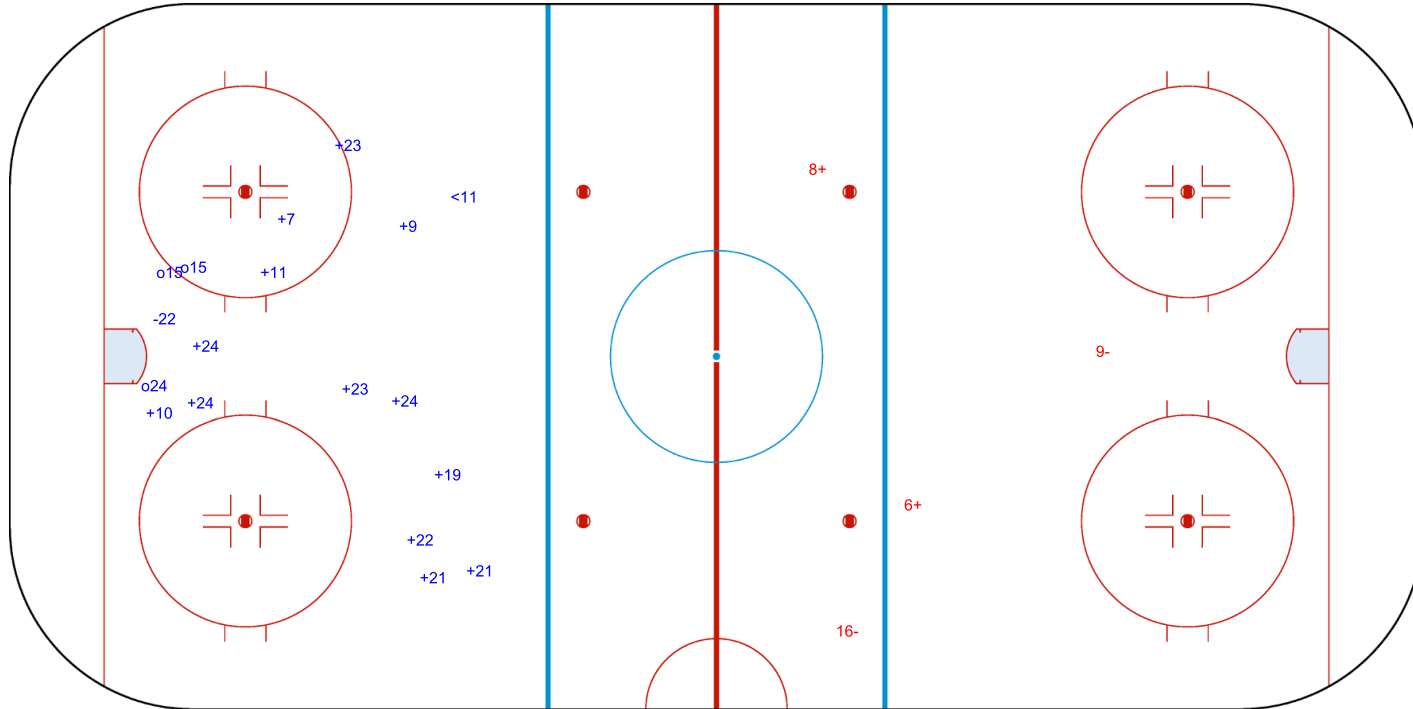

SHOT CHART  
 RSA - TUR

RSA → Period: 3 ← TUR

Shots by TUR  
 Goals (o): 3    SSG (+): 13  
 SSP (-): 1    SPG (-): 1

Shots by RSA  
 Goals (o): 0    SSG (+): 2  
 SSP (>): 0    SPG (-): 2

<b>Legend:</b>	<b>ENG</b> Empty net goal	<b>GK</b> Goalkeeper	<b>SPG</b> Shots past goal	<b>SSG</b> Shots saved by goalkeeper	<b>SSP</b> Shots saved by player
----------------	---------------------------	----------------------	----------------------------	--------------------------------------	----------------------------------