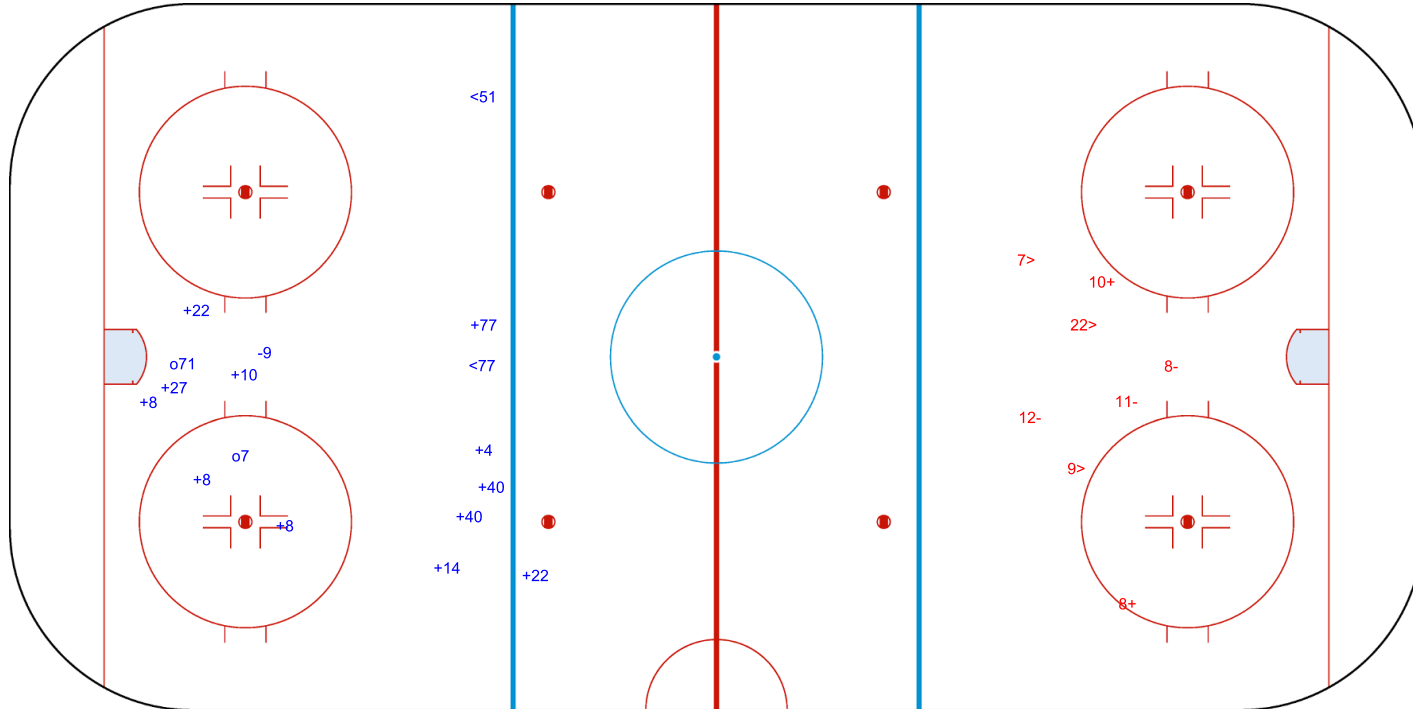

Shots by LTU

Goals (o): 2   SSG (+): 12
SSP (<): 2   SPG (-): 1

GK 1 of EST

EST → 3rd Period ← LTU

Shots by EST

Goals (o): 0   SSG (+): 2
SSP (>): 3   SPG (-): 3

GK 50 of LTU

Legend:
GK Goalkeeper   **SPG** Shots past goal   **SSG** Shots saved by goalkeeper   **SSP** Shots saved by player