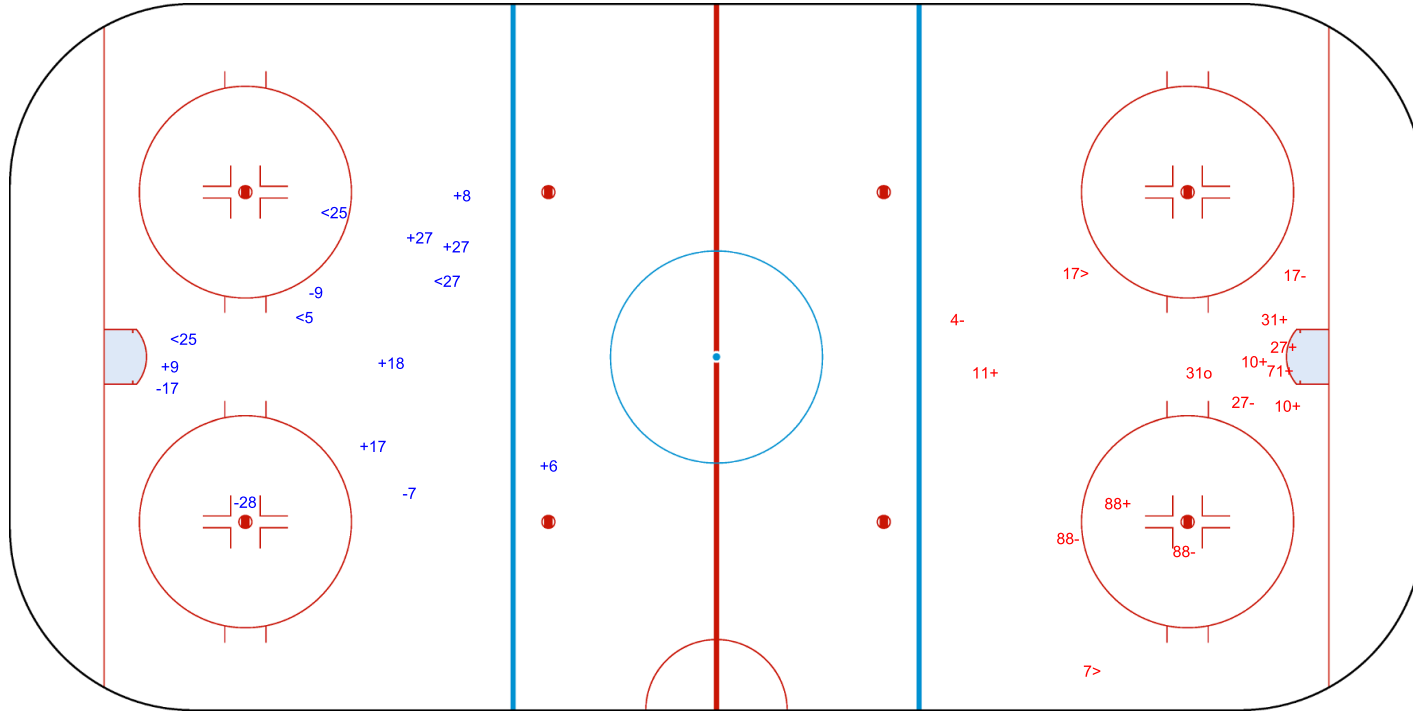

SHOT CHART
LTU - EST

Shots by LTU
Goals (o): 3 SSG (+): 8
SSP (<): 3 SPG (-): 7

GK 1 of EST

GK 30 of EST

1st Period

Shots by EST
Goals (o): 1 SSG (+): 7
SSP (>): 4 SPG (-): 4

GK 50 of LTU

Shots by EST

Goals (o): 0

SSP (<): 4

SSG (+): 7

SPG (-): 4

GK 50 of LTU

2nd Period

Shots by LTU

Goals (o): 1

SSP (>): 2

SSG (+): 7

SPG (-): 5

GK 1 of EST

Shots by LTU

Goals (o): 2 SSG (+): 12
SSP (<): 2 SPG (-): 1

GK 1 of EST

EST → 3rd Period ← LTU