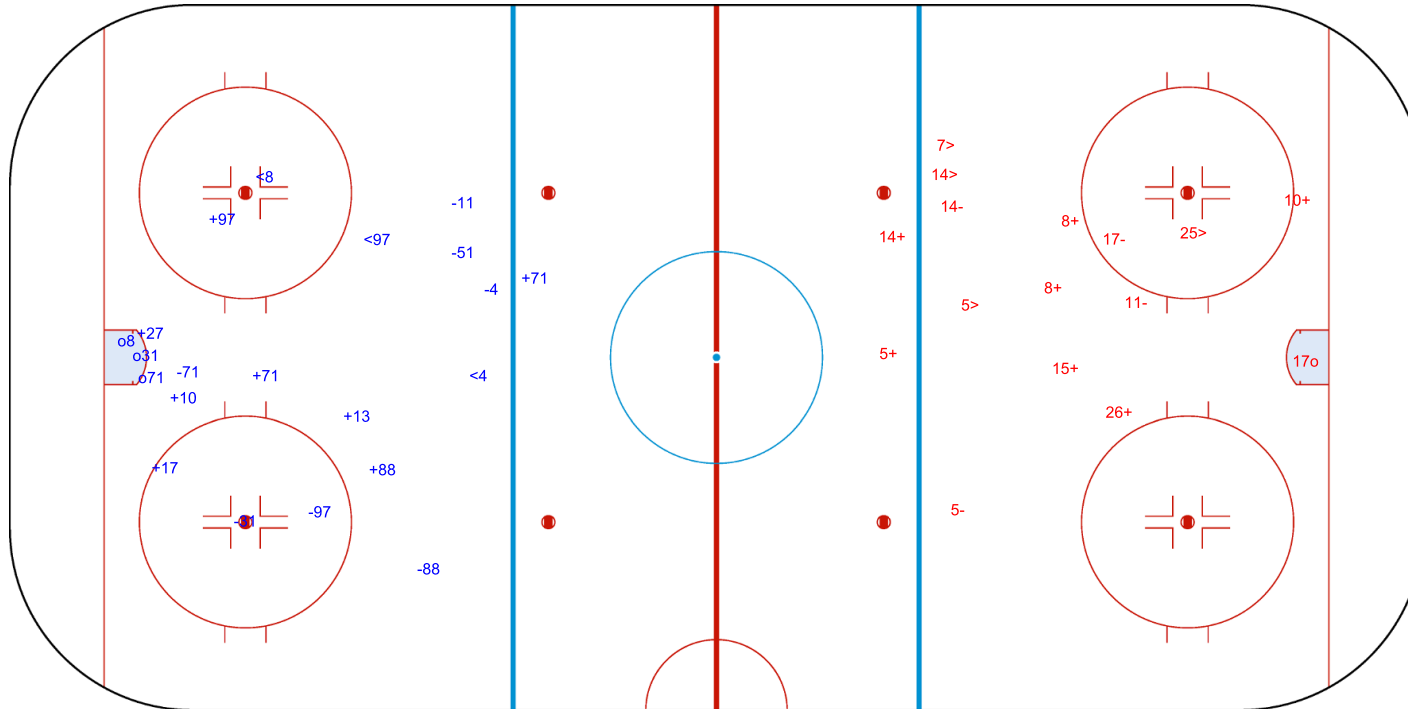

SHOT CHART
LTU - EST

Shots by LTU
Goals (o): 3 SSG (+): 8
SSP (<): 3 SPG (-): 7

GK 1 of EST

GK 30 of EST

1st Period

Shots by EST
Goals (o): 1 SSG (+): 7
SSP (>): 4 SPG (-): 4

GK 50 of LTU

Shots by EST

Goals (o): 0

SSP (<): 4

SSG (+): 7

SPG (-): 4

GK 50 of LTU

2nd Period

Shots by LTU

Goals (o): 1

SSP (>): 2

SSG (+): 7

SPG (-): 5

GK 1 of EST

Shots by LTU

Goals (o): 2 SSG (+): 12
SSP (<): 2 SPG (-): 1

GK 1 of EST

EST → 3rd Period ← LTU