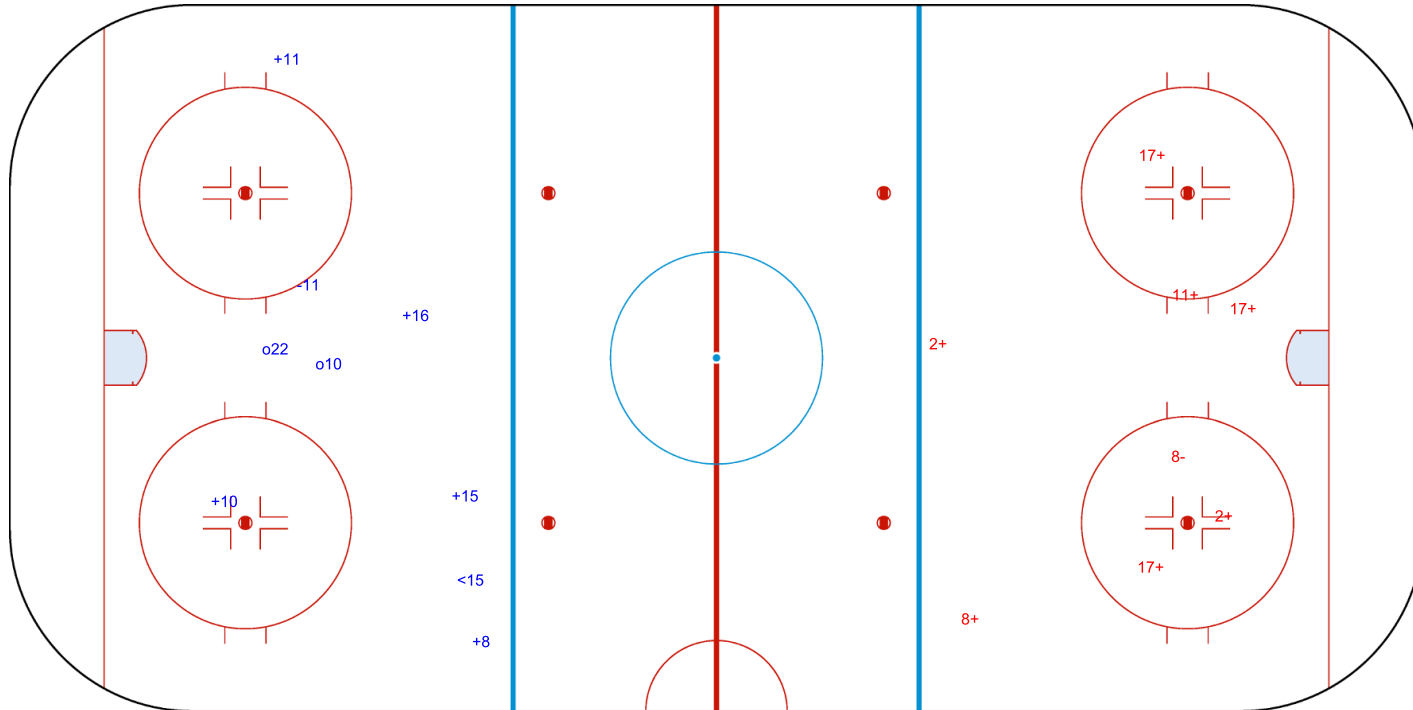

Shots by TPE

Goals (o): 2   SSG (+): 5
SSP (<): 1   SPG (-): 1

GK 1 of SRB

ENG

3rd Period

Shots by SRB

Goals (o): 0   SSG (+): 7
SSP (>): 0   SPG (-): 1

GK 25 of TPE

Legend:	
ENG	Empty net goal
GK	Goalkeeper
SPG	Shots past goal
SSG	Shots saved by goalkeeper
SSP	Shots saved by player