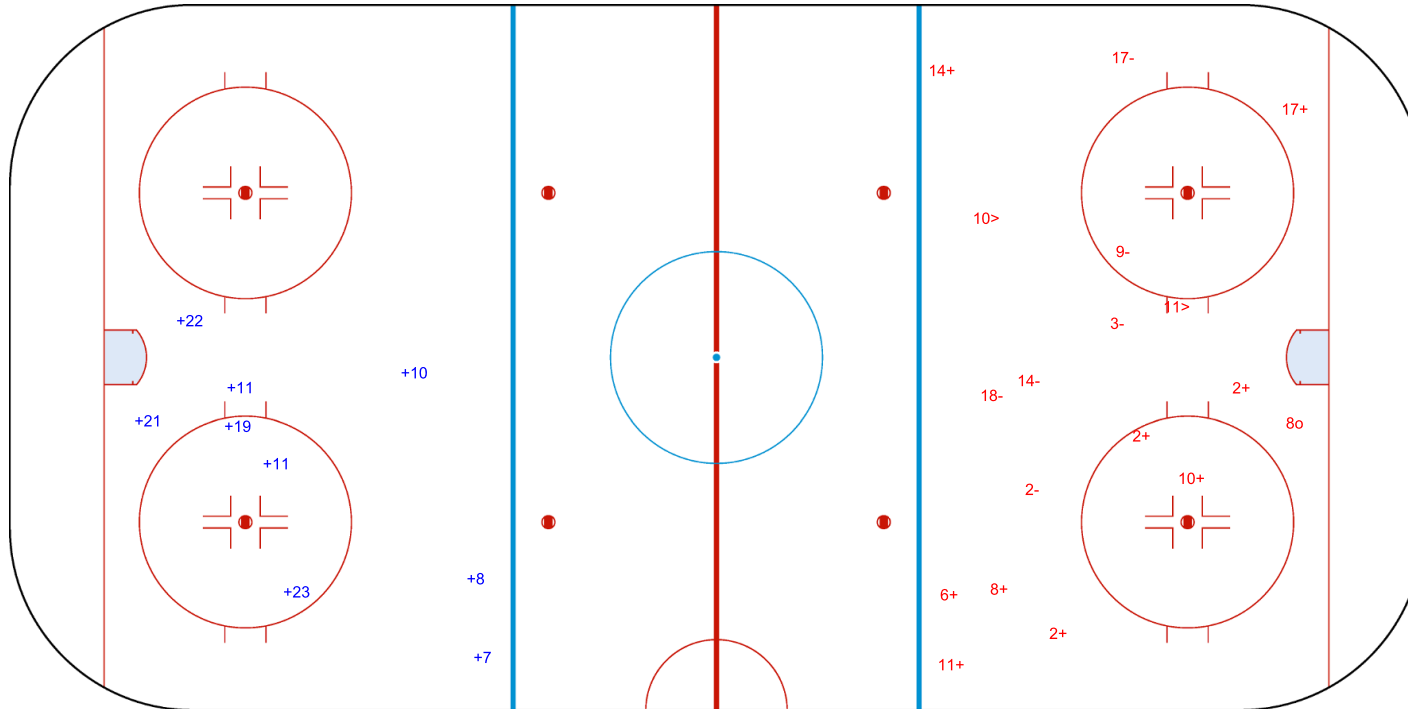

SHOT CHART
SRB - TPE

Shots by TPE
Goals (o): 0
SSP (<): 0
SSG (+): 9
SPG (-): 0

GK 1 of SRB

1st Period

Shots by SRB
Goals (o): 1
SSP (>): 2
SSG (+): 9
SPG (-): 6

GK 25 of TPE

Shots by SRB

Goals (o): 1 SSG (+): 6
SSP (<): 2 SPG (-): 1

GK 25 of TPE

TPE → **2nd Period** ← **SRB**

Shots by TPE

Goals (o): 2 SSG (+): 8
SSP (>): 2 SPG (-): 2

GK 1 of SRB

Shots by TPE

Goals (o): 2 SSG (+): 5
SSP (<): 1 SPG (-): 1

GK 1 of SRB