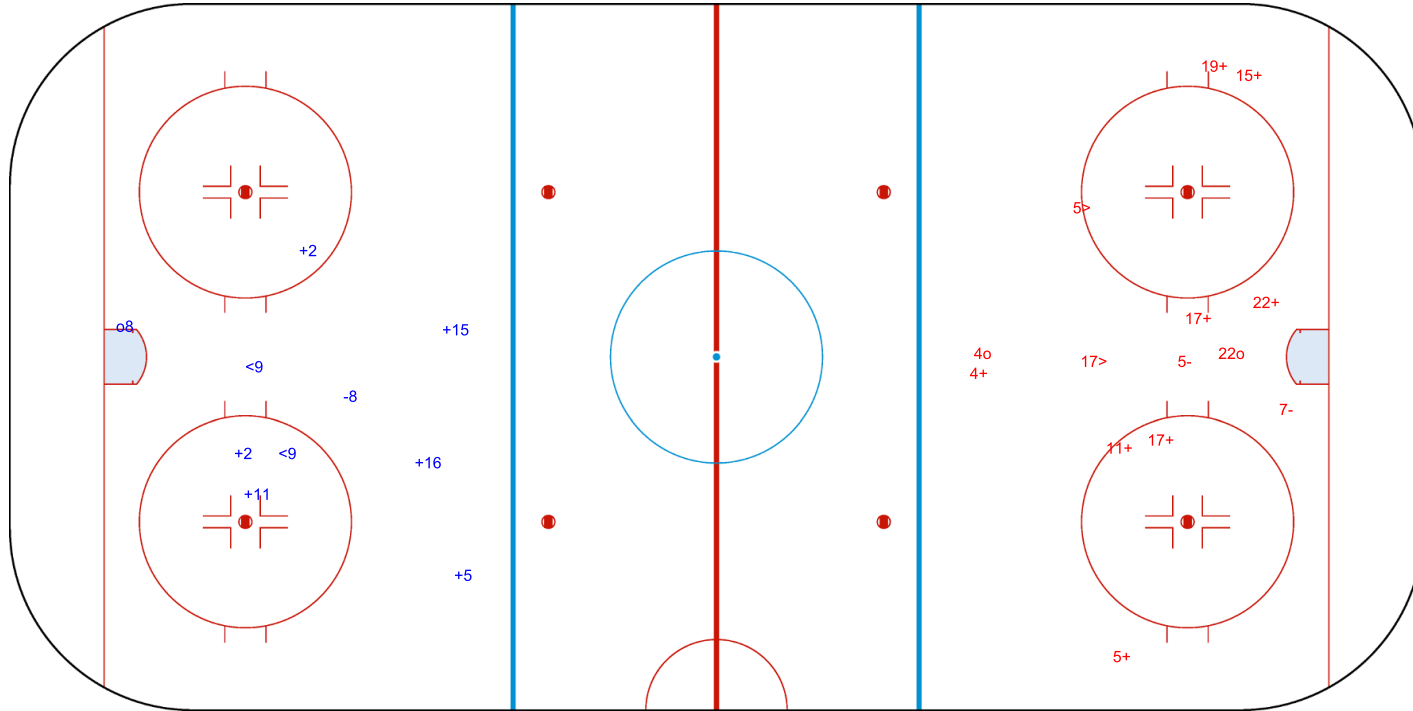

SHOT CHART
SRB - TPE

Shots by TPE
Goals (o): 0
SSP (<): 0
SSG (+): 9
SPG (-): 0

GK 1 of SRB

1st Period

Shots by SRB
Goals (o): 1
SSP (>): 2
SSG (+): 9
SPG (-): 6

GK 25 of TPE

Shots by SRB

Goals (o): 1 SSG (+): 6
SSP (<): 2 SPG (-): 1

GK 25 of TPE

TPE → **2nd Period** ← **SRB**

Shots by TPE

Goals (o): 2 SSG (+): 8
SSP (>): 2 SPG (-): 2

GK 1 of SRB

Shots by TPE

Goals (o): 2 SSG (+): 5
SSP (<): 1 SPG (-): 1

GK 1 of SRB