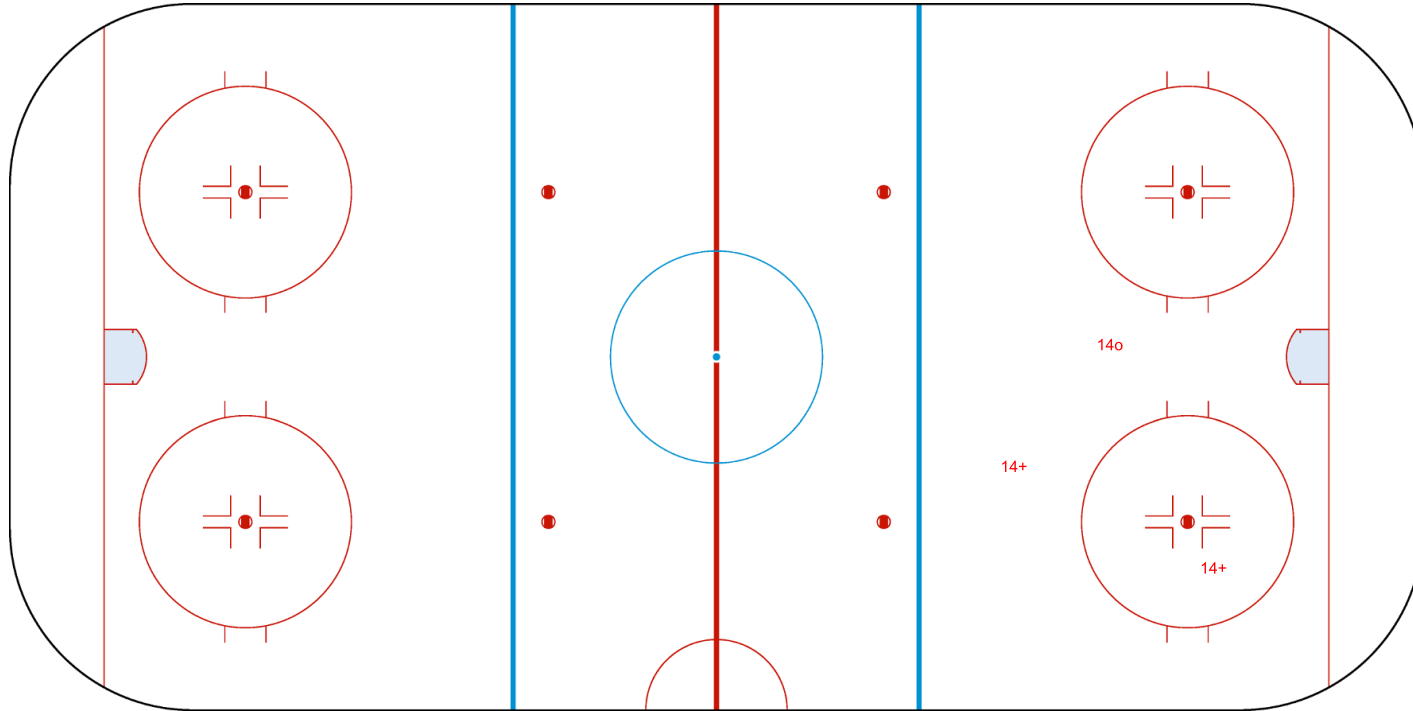

Shots by TPE

Goals (o): 0

SSG (+): 0

SSP (<): 0

SPG (-): 0

GK 25 of AUS

Overtime

Shots by AUS

Goals (o): 1

SSG (+): 2

SSP (>): 0

SPG (-): 0

GK 25 of TPE

Legend:					
GK	Goalkeeper	SPG	Shots past goal	SSG	Shots saved by goalkeeper
				SSP	Shots saved by player