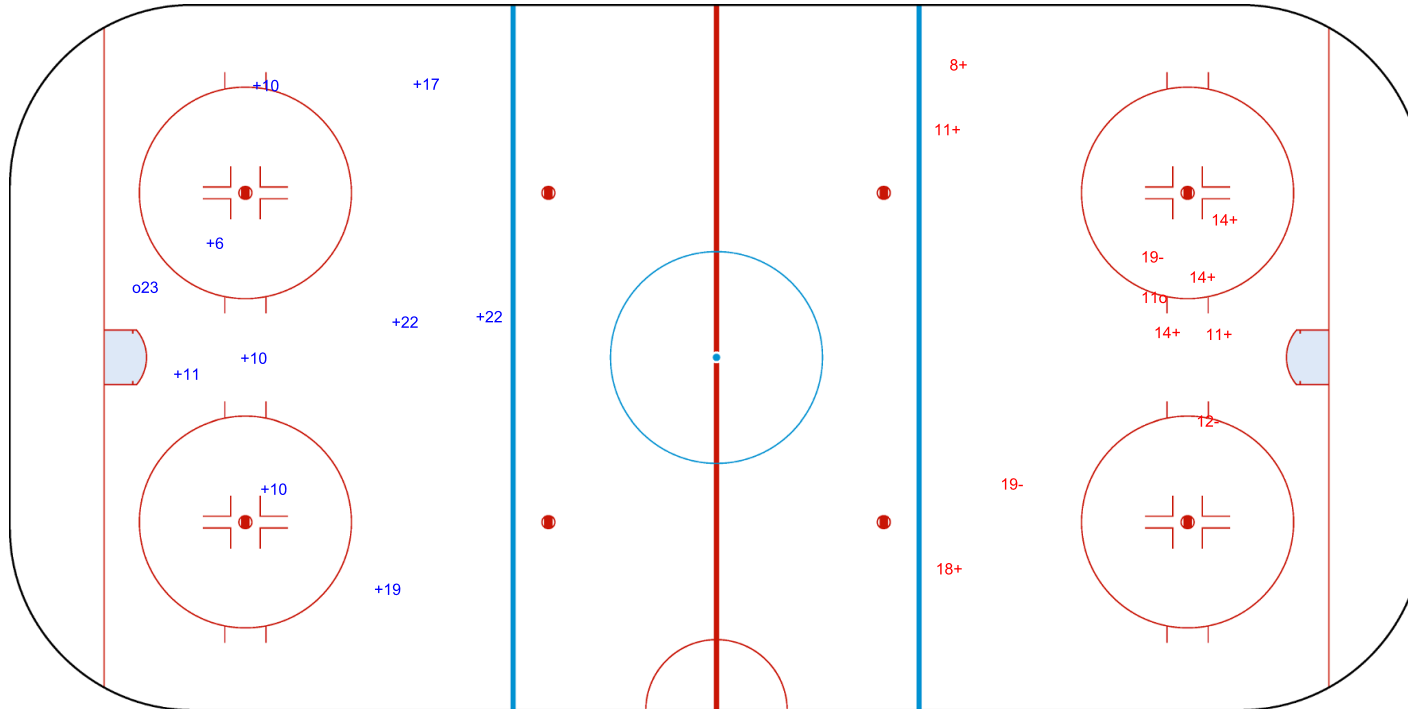

SHOT CHART
AUS - TPE

Shots by TPE
Goals (o): 1
SSP (<): 0

SSG (+): 9
SPG (-): 0

GK 25 of AUS

1st Period

Shots by AUS
Goals (o): 1
SSP (>): 0

SSG (+): 7
SPG (-): 3

GK 25 of TPE