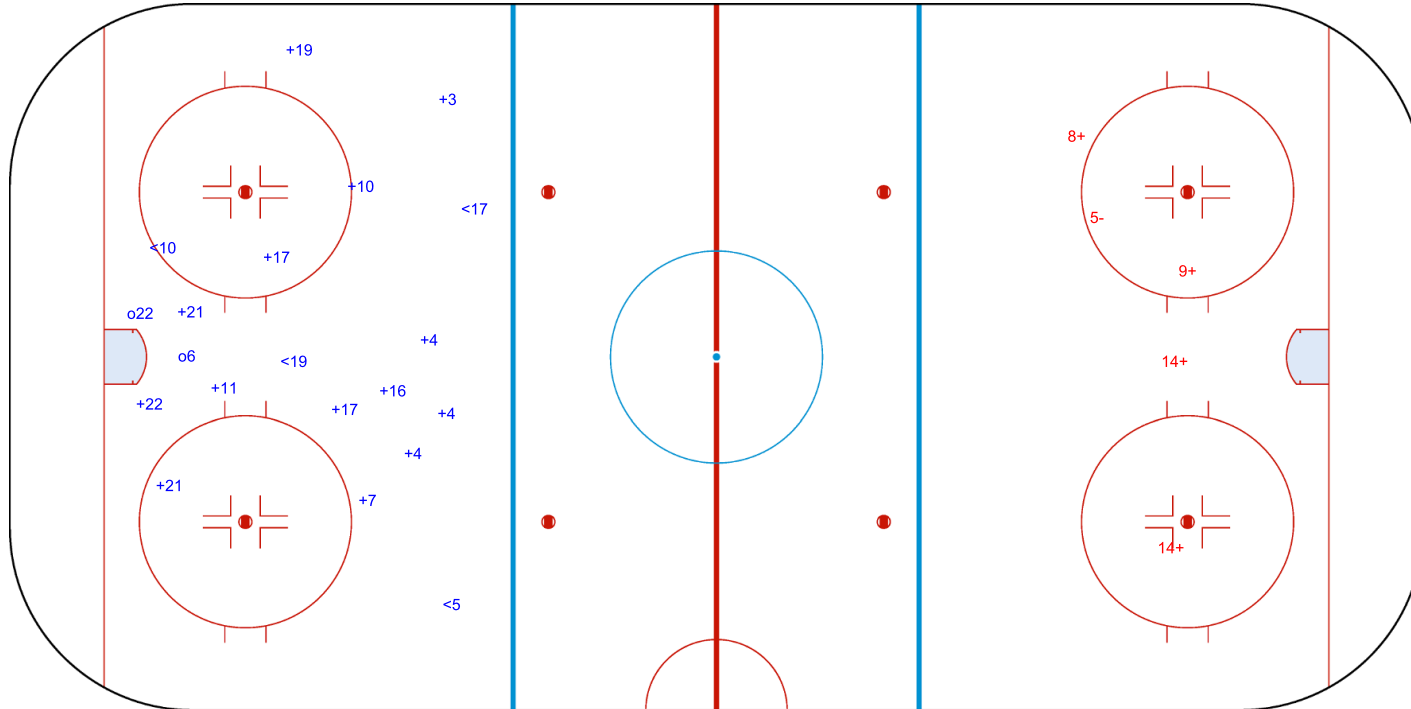

Shots by TPE

Goals (o): 2   SSG (+): 14
SSP (<): 4   SPG (-): 0

GK 25 of AUS

3rd Period

Shots by AUS

Goals (o): 0   SSG (+): 4
SSP (>): 0   SPG (-): 1

GK 25 of TPE