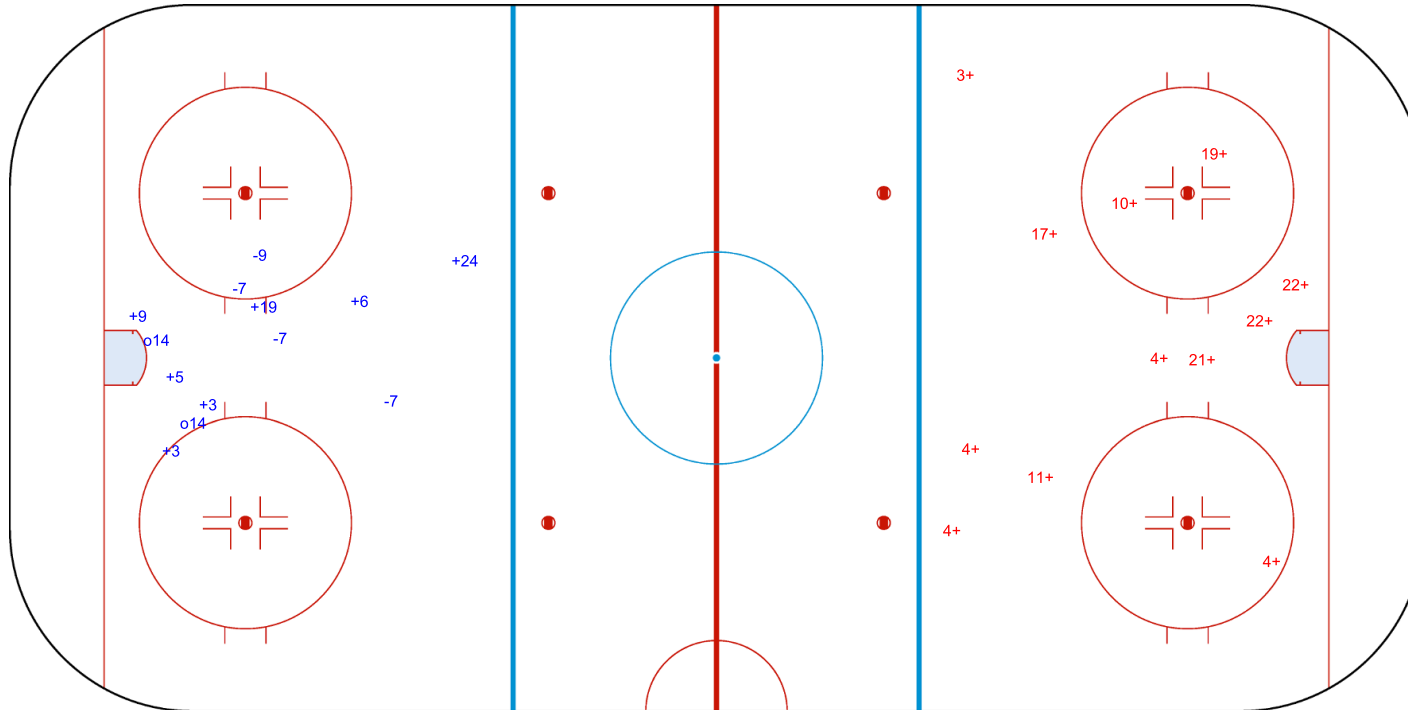

Shots by AUS

Goals (o): 2

SSG (+): 7

SSP (<): 0

SPG (-): 4

GK 25 of TPE

2nd Period

Shots by TPE