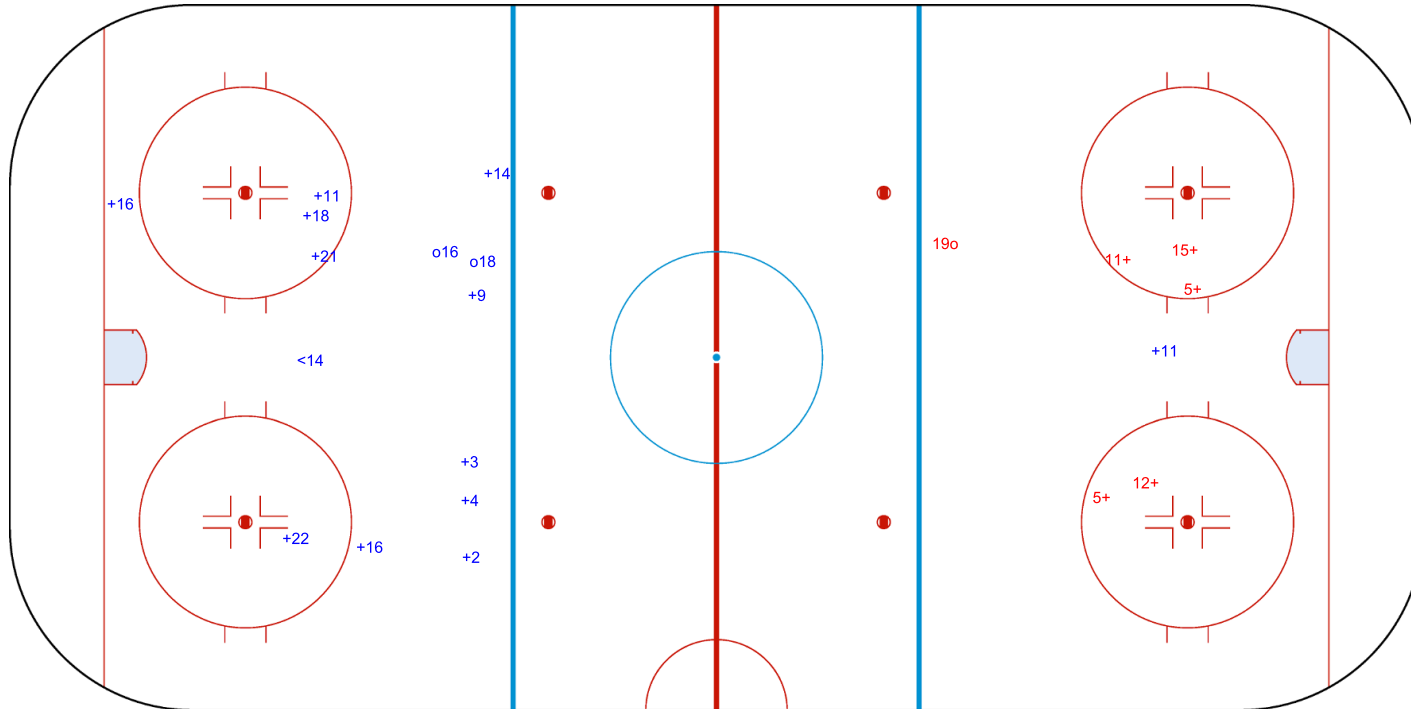

SHOT CHART
SRB - ESP

Shots by ESP
Goals (o): 2
SSP (<): 1
SSG (+): 12
SPG (-): 0

GK 1 of SRB

1st Period

Shots by SRB
Goals (o): 1
SSP (>): 0
SSG (+): 5
SPG (-): 0

GK 20 of ESP

Shots by SRB

Goals (o): 0 SSG (+): 12
SSP (<): 0 SPG (-): 0

GK 20 of ESP

2nd Period

Shots by ESP

Goals (o): 2 SSG (+): 7
SSP (>): 1 SPG (-): 0

GK 1 of SRB

Shots by ESP

Goals (o): 0

SSP (<): 1