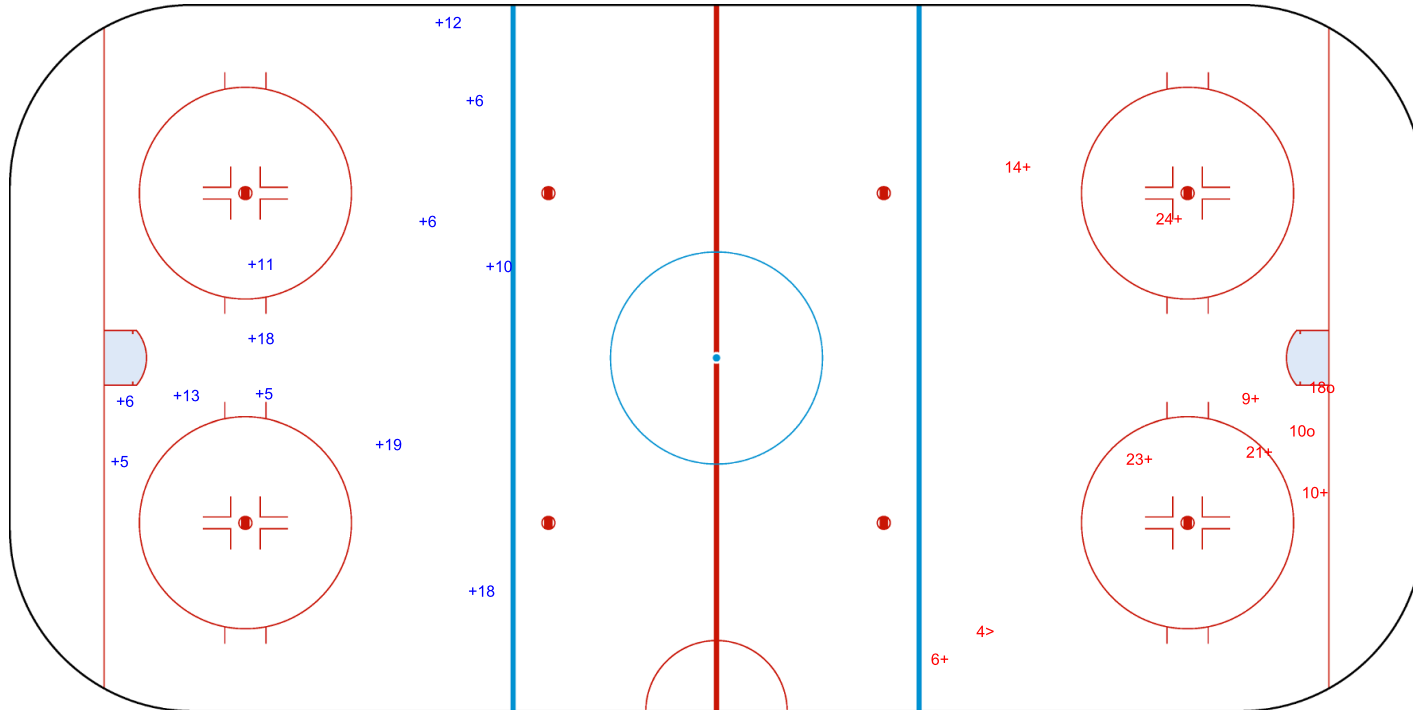

SHOT CHART
SRB - ESP

Shots by ESP
Goals (o): 2
SSP (<): 1
SSG (+): 12
SPG (-): 0

GK 1 of SRB

1st Period

Shots by SRB
Goals (o): 1
SSP (>): 0
SSG (+): 5
SPG (-): 0

GK 20 of ESP

Shots by SRB

Goals (o): 0 SSG (+): 12
SSP (<): 0 SPG (-): 0

GK 20 of ESP

2nd Period

Shots by ESP

Goals (o): 2 SSG (+): 7
SSP (>): 1 SPG (-): 0

GK 1 of SRB

Shots by ESP

Goals (o): 0

SSP (<): 1