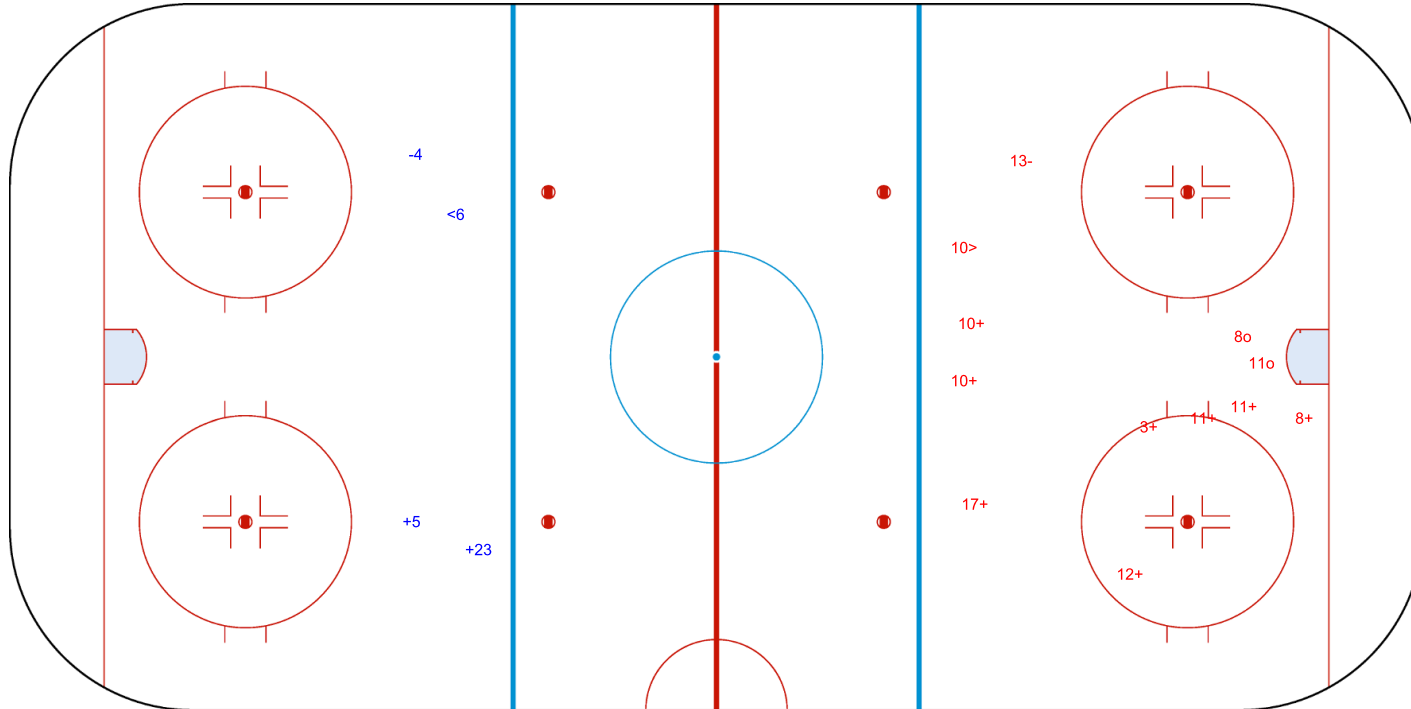

SSG (+): 2

SPG (-): 1

GK 1 of SRB

GK 25 of SRB

3rd Period

Shots by SRB

Goals (o): 2

SSP (>): 1