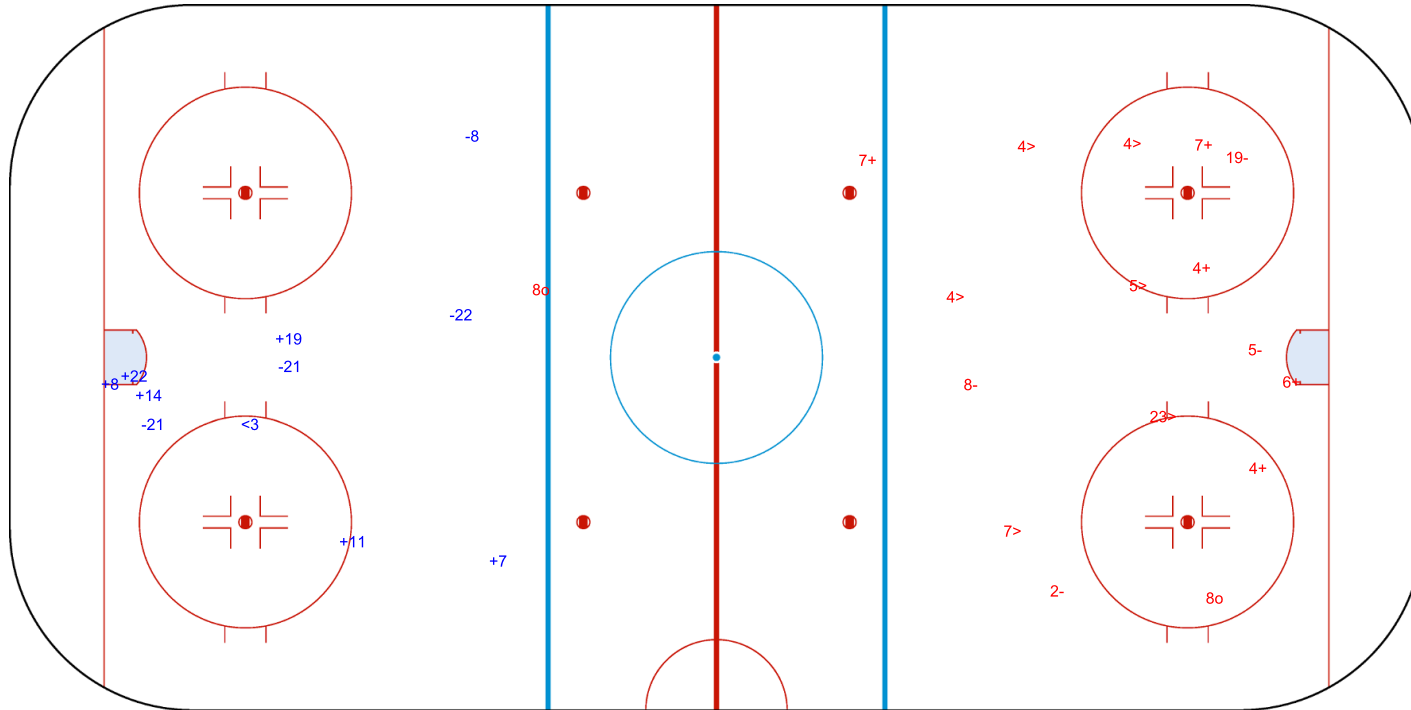

SHOT CHART  
LAT - NED

Shots by LAT  
Goals (o): 0  
SSP (-): 1  
SSG (+): 6  
SPG (-): 4

GK 20 of NED

Period: 3

Shots by NED  
Goals (o): 2  
SSP (>): 6  
SSG (+): 5  
SPG (-): 4

GK 20 of LAT

ENG

Legend:	
ENG	Empty net goal
GK	Goalkeeper
SPG	Shots past goal
SSG	Shots saved by goalkeeper
SSP	Shots saved by player