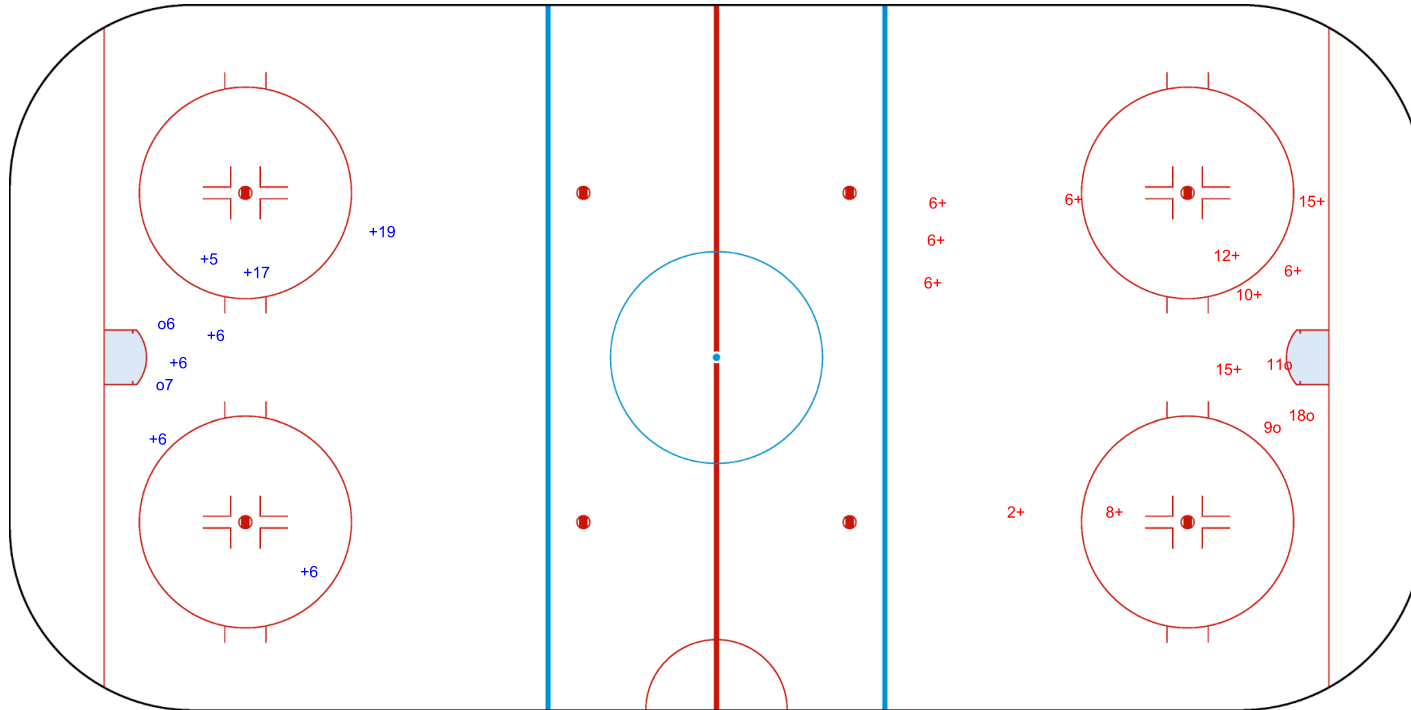

SHOT CHART

TPE - TUR

Shots by TUR
 Goals (o): 2
 SSP (<): 0
 SSG (+): 7
 SPG (-): 0

GK 25 of TPE

TPE → **Period: 3** ← **TUR**

Shots by TPE
 Goals (o): 3
 SSP (>): 0
 SSG (+): 11
 SPG (-): 0

GK 20 of TUR

Legend:	GK Goalkeeper	SPG Shots past goal	SSG Shots saved by goalkeeper	SSP Shots saved by player
----------------	----------------------	----------------------------	--------------------------------------	----------------------------------