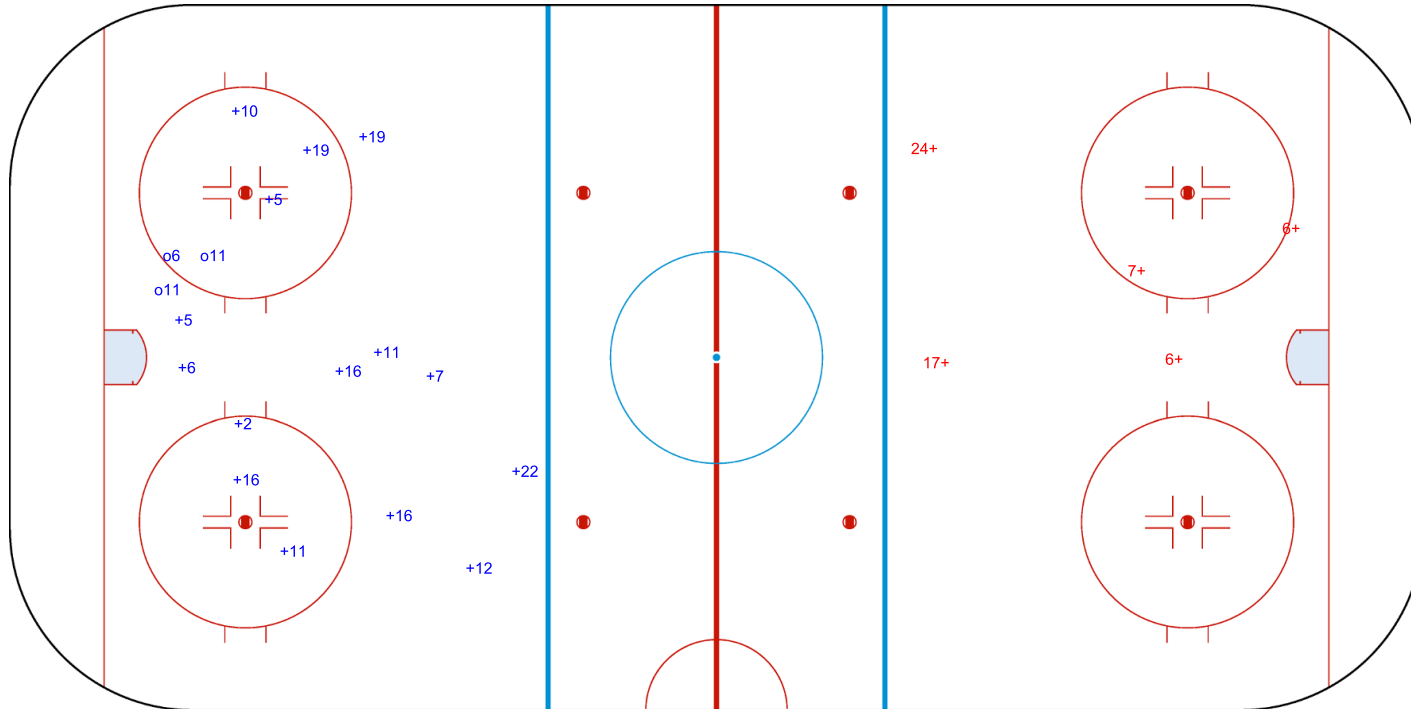

GK 20 of TUR

GK 25 of TUR

Shots by TUR

Goals (o): 0

SSP (>): 0

SSG (+): 5

SPG (-): 0

GK 20 of ISL