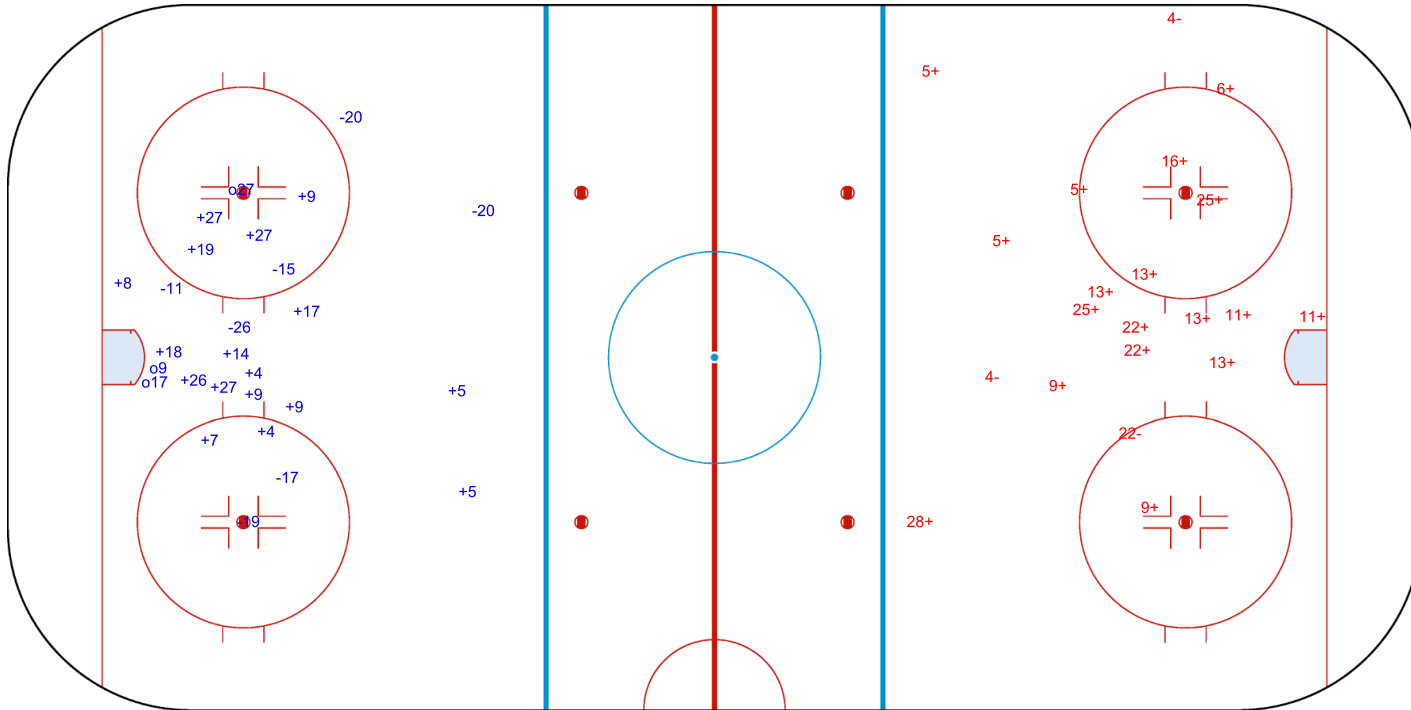

SHOT CHART  
BLR - CAN

Shots by CAN  
Goals (o): 3  
SSP (-): 0  
SSG (+): 17  
SPG (-): 7

GK 30 of BLR

BLR → Period: 3 ← CAN

Shots by BLR  
Goals (o): 0  
SSP (>): 0  
SSG (+): 18  
SPG (-): 3

GK 29 of CAN

Legend:	
<b>GK</b>	Goalkeeper
<b>SPG</b>	Shots past goal
<b>SSG</b>	Shots saved by goalkeeper
<b>SSP</b>	Shots saved by player