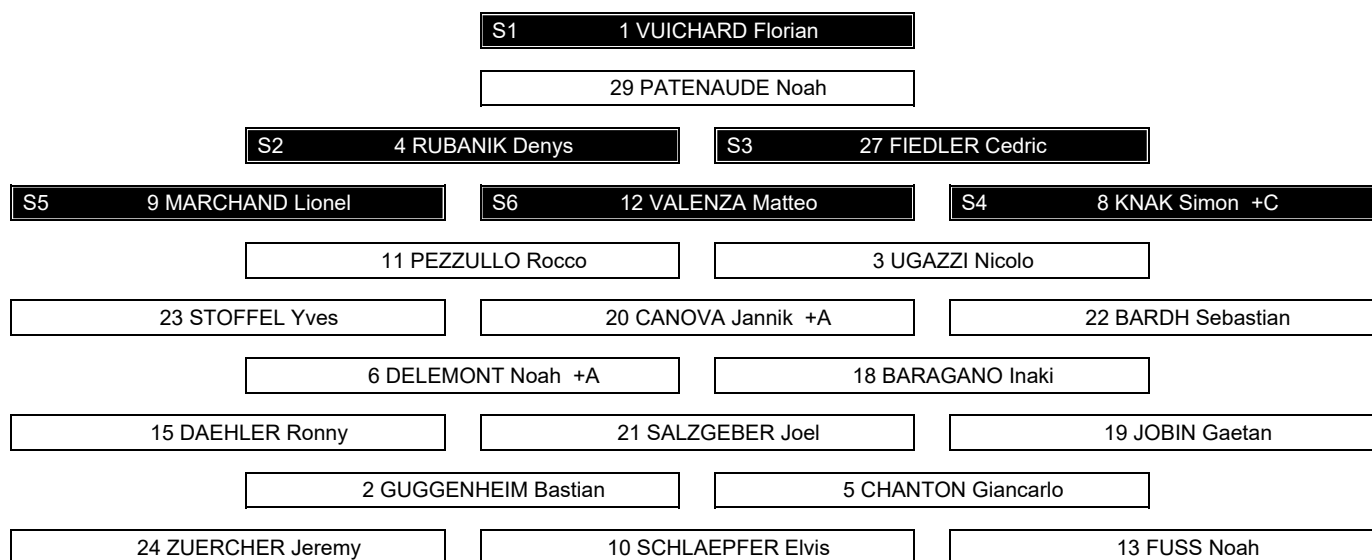

GRAPHICAL LINE-UPS

SUI - BLR

Referees
MACFARLANE Sean (USA) , SCHRADER Andre (GER)

Linesmen
PESONEN Jani (FIN) , WYONZEK Tarrington (CAN)

Team: SUI - Switzerland (red)

Head Coach: PATERLINI Thierry

Team: BLR - Belarus (white)

Head Coach: YESAULOV Yevgeni

Legend:

Sn Starting position +A Assistant captain +C Captain