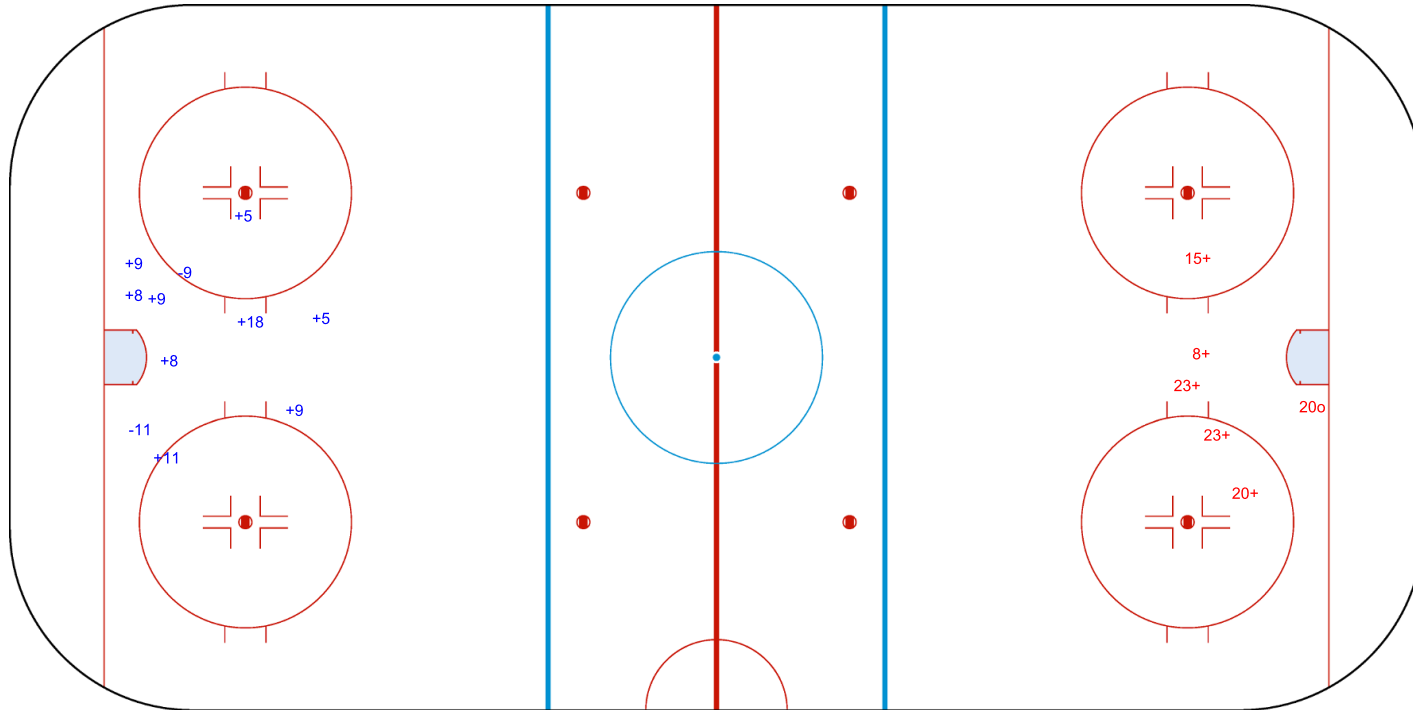

SHOT CHART
SUI - BLR

SUI → Overtime ← BLR

Shots by BLR
Goals (o): 0
SSP (-): 0
SSG (+): 9
SPG (-): 2

Shots by SUI
Goals (o): 1
SSP (>): 0
SSG (+): 5
SPG (-): 0

Legend:	GK Goalkeeper	SPG Shots past goal	SSG Shots saved by goalkeeper	SSP Shots saved by player
----------------	----------------------	----------------------------	--------------------------------------	----------------------------------