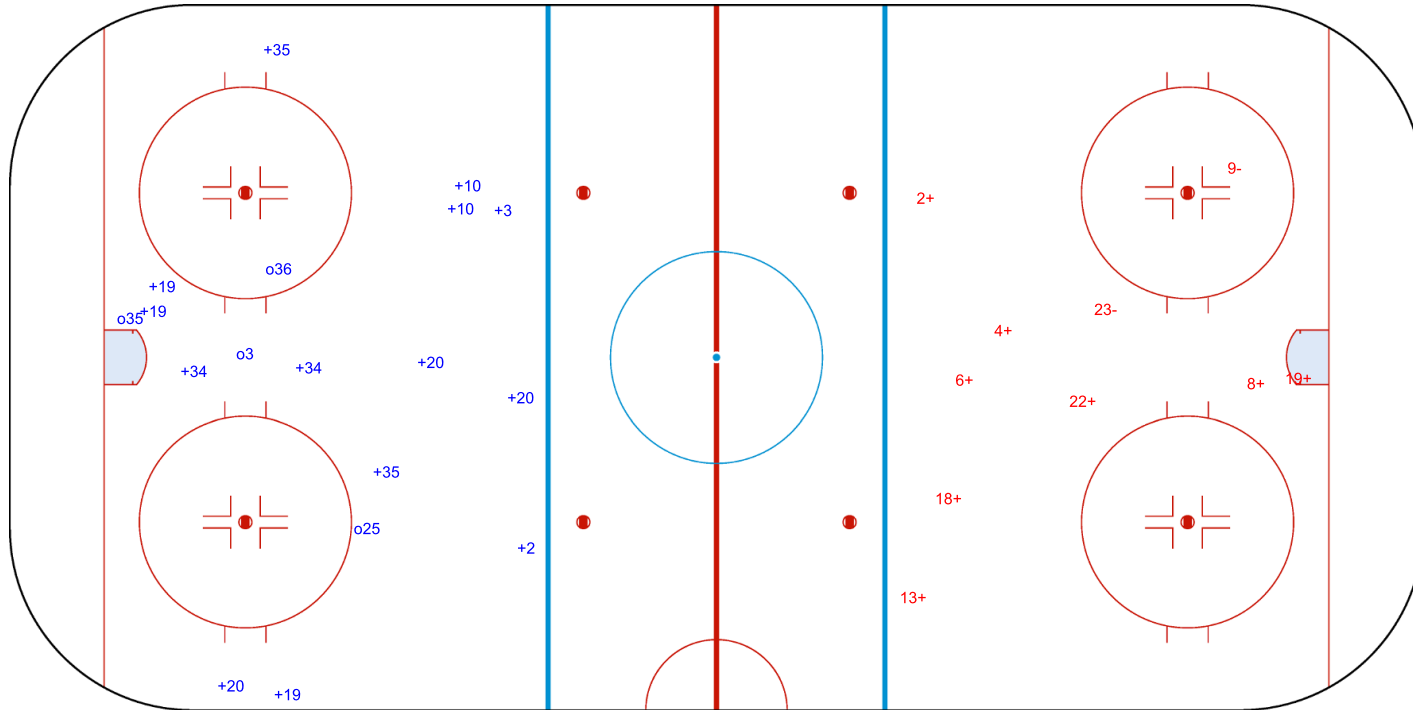

SHOT CHART  
FIN - SUI

Shots by FIN  
Goals (o): 4  
SSP (-): 0  
SSG (+): 14  
SPG (-): 0

GK 1 of SUI

Period: 3

Shots by SUI  
Goals (o): 0  
SSP (>): 0  
SSG (+): 8  
SPG (-): 2

GK 1 of FIN

Legend:	
<b>GK</b>	Goalkeeper
<b>SPG</b>	Shots past goal
<b>SSG</b>	Shots saved by goalkeeper
<b>SSP</b>	Shots saved by player