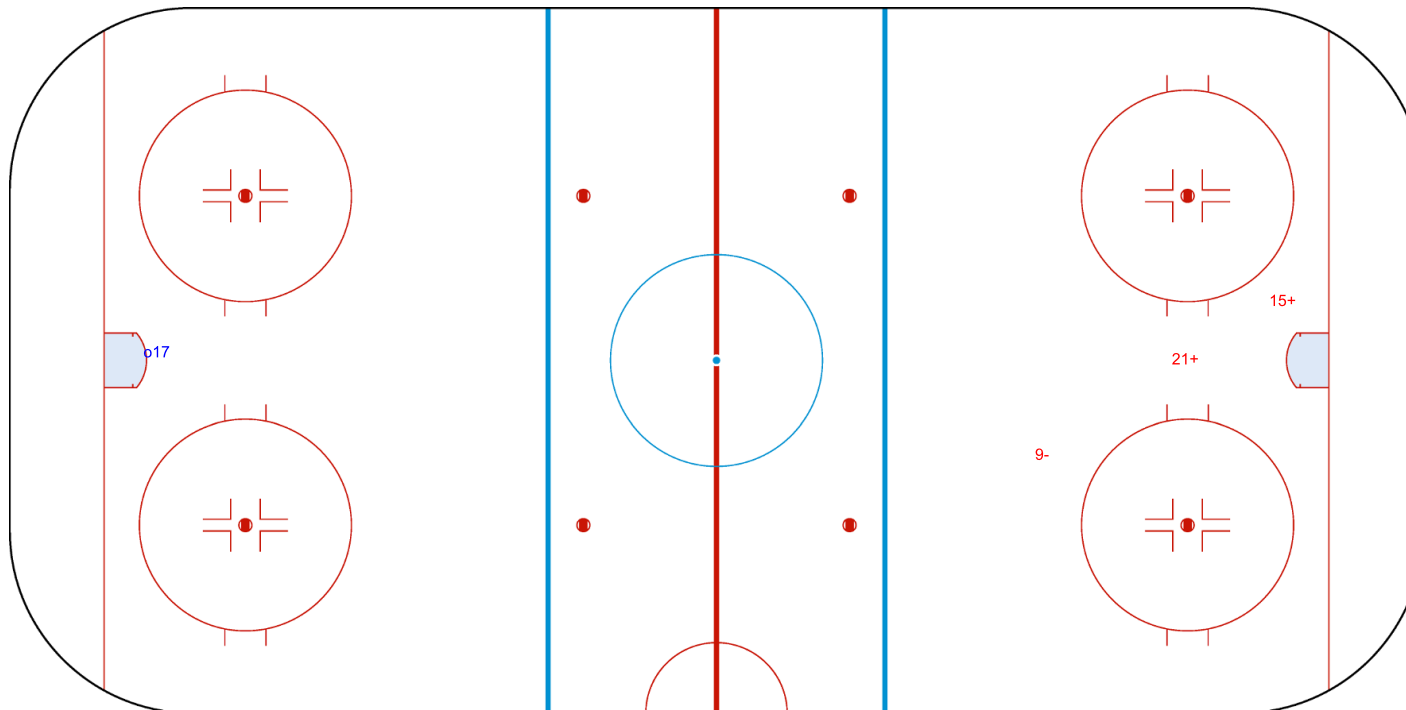

SHOT CHART
ESP - ROU

Shots by ROU
Goals (o): 1
SSP (<): 0

SSG (+): 0
SPG (-): 0

GK 1 of ESP

Overtime

Shots by ESP
Goals (o): 0
SSP (>): 0

SSG (+): 2
SPG (-): 1

GK 25 of ROU