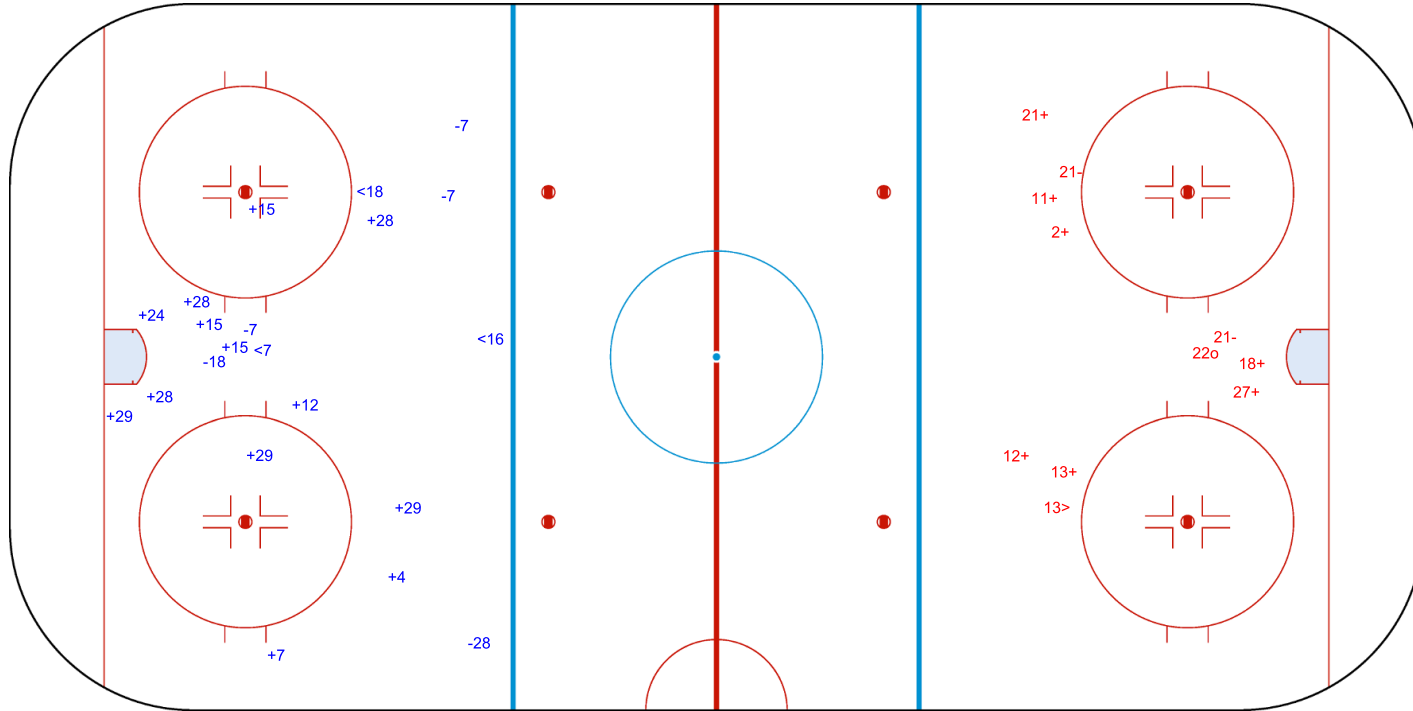

Shots by SWE

Goals (o): 0 SSG (+): 13
SSP (<): 3 SPG (-): 5

GK 1 of FIN

FIN → 3rd Period ← SWE

Shots by FIN

Goals (o): 1 SSG (+): 7
SSP (>): 1 SPG (-): 2

GK 1 of SWE

Shots by SWE