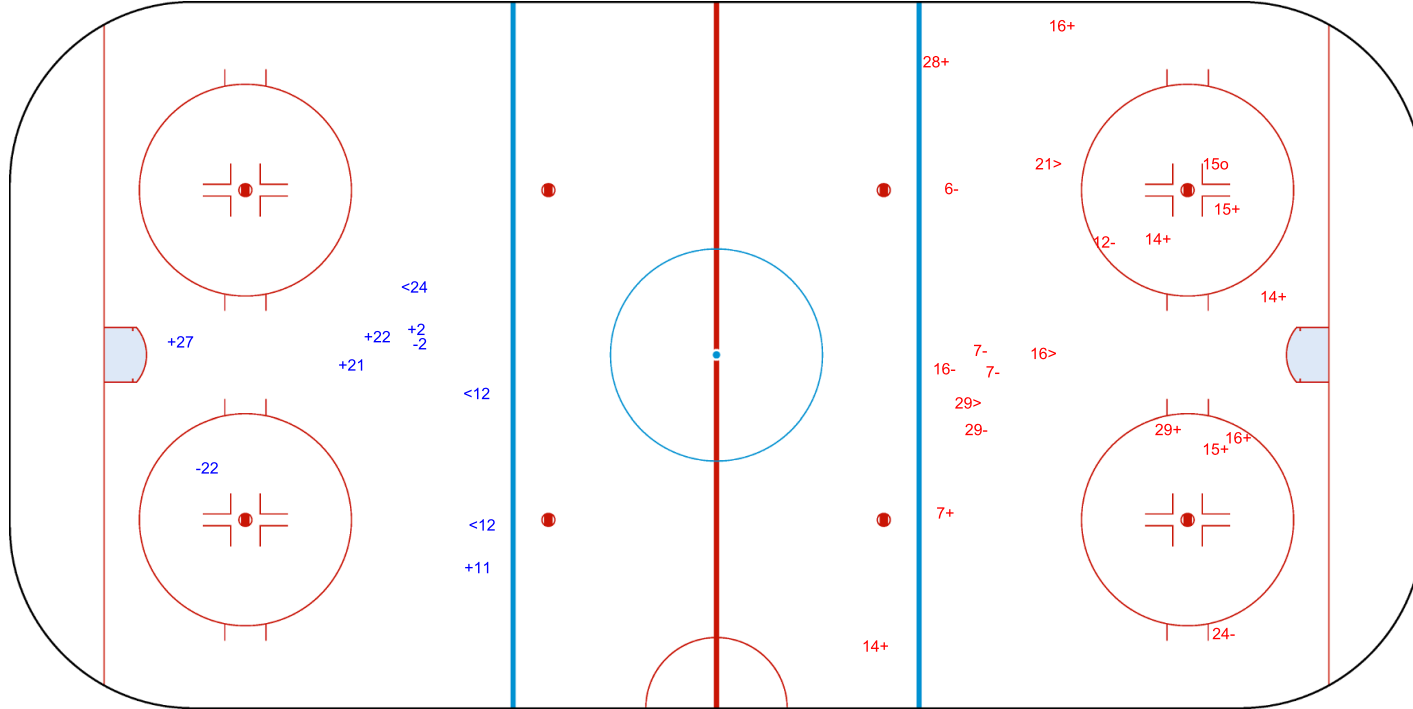

GK 1 of SWE

Shots by FIN
Goals (o): 0
SSP (<): 3

SSG (+): 5
SPG (-): 2

GK 1 of SWE

SWE → 2nd Period ← FIN

Shots by SWE
Goals (o): 1
SSP (>): 3

SSG (+): 10
SPG (-): 7

GK 1 of FIN