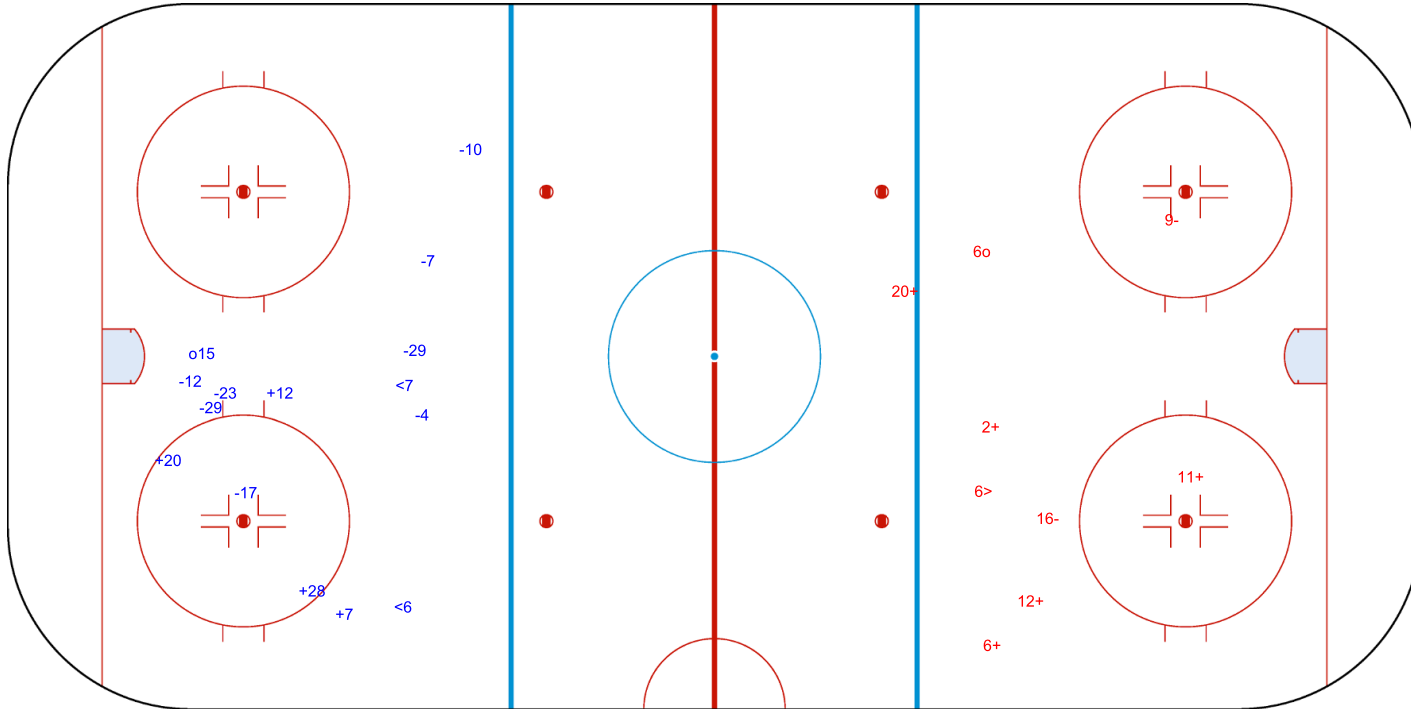

SHOT CHART

JPN - SWE

1st Period

Shots by SWE

Goals (o): 1 SSG (+): 4
SSP (-): 2 SPG (-): 8

GK 1 of JPN

Shots by JPN

Goals (o): 1 SSG (+): 5
SSP (>): 1 SPG (-): 2

GK 30 of SWE

Shots by JPN

Goals (o): 3

SSG (+): 8

SSP (<): 3

SPG (-): 2

GK 30 of SWE

2nd Period