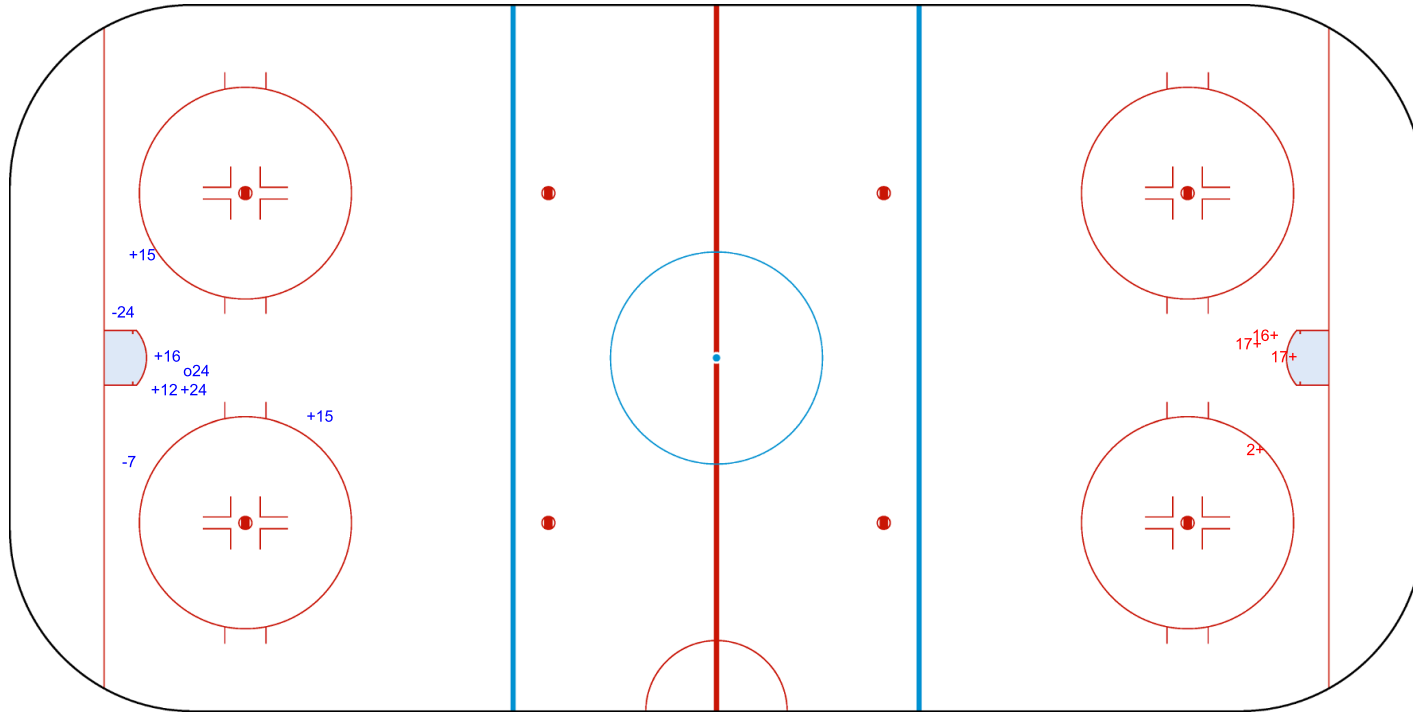

Shots by SWE

Goals (o): 1   SSG (+): 5
SSP (<): 0   SPG (-): 2

GK 1 of JPN

Overtime

Shots by JPN

Goals (o): 0   SSG (+): 4
SSP (>): 0   SPG (-): 0

GK 30 of SWE

Legend:					
GK	Goalkeeper	SPG	Shots past goal	SSG	Shots saved by goalkeeper
				SSP	Shots saved by player