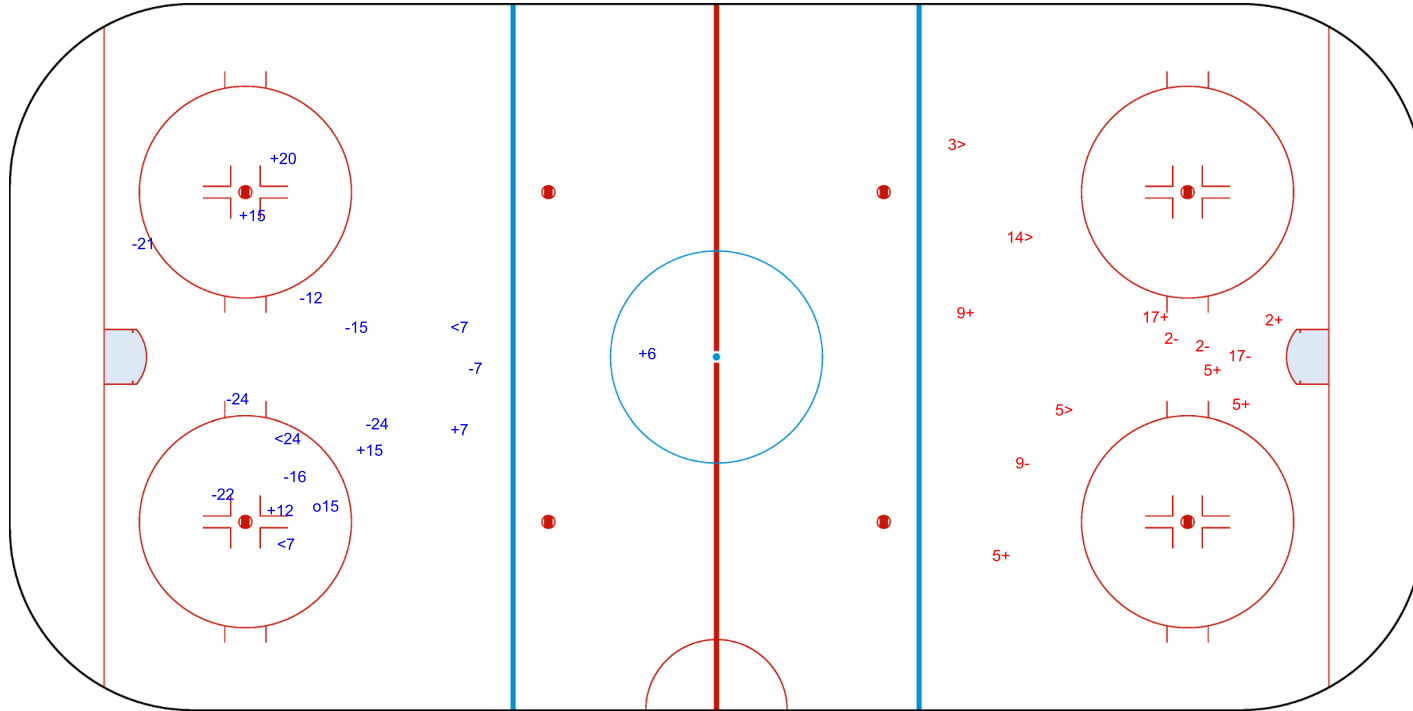

Shots by SWE

Goals (o): 1   SSG (+): 6
SSP (<): 3   SPG (-): 8

JPN →   3rd Period   ← SWE

Shots by JPN

Goals (o): 0   SSG (+): 6
SSP (>): 3   SPG (-): 4

GK 1 of JPN