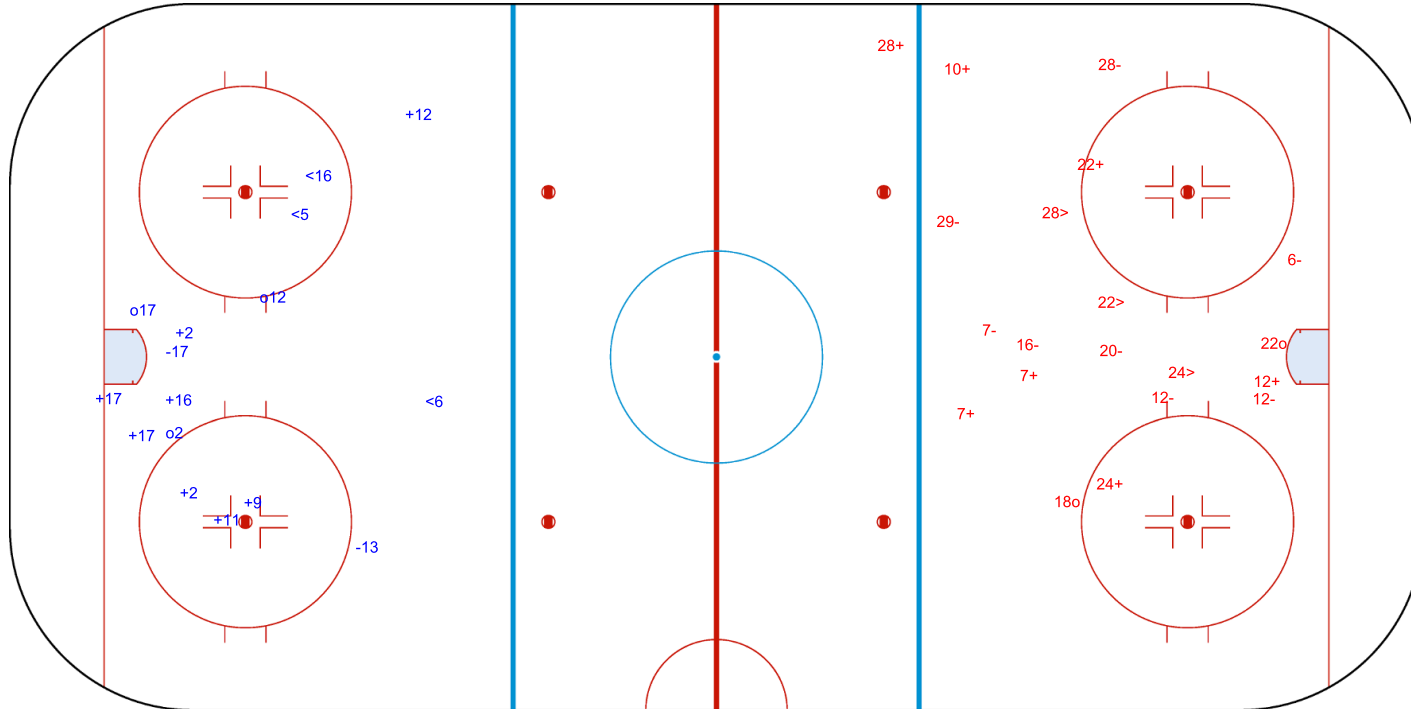

SHOT CHART

JPN - SWE

1st Period

Shots by SWE

Goals (o): 1 SSG (+): 4
SSP (-): 2 SPG (-): 8

GK 1 of JPN

Shots by JPN

Goals (o): 1 SSG (+): 5
SSP (>): 1 SPG (-): 2

GK 30 of SWE

Shots by JPN

Goals (o): 3

SSG (+): 8

SSP (<): 3

SPG (-): 2

GK 30 of SWE

2nd Period