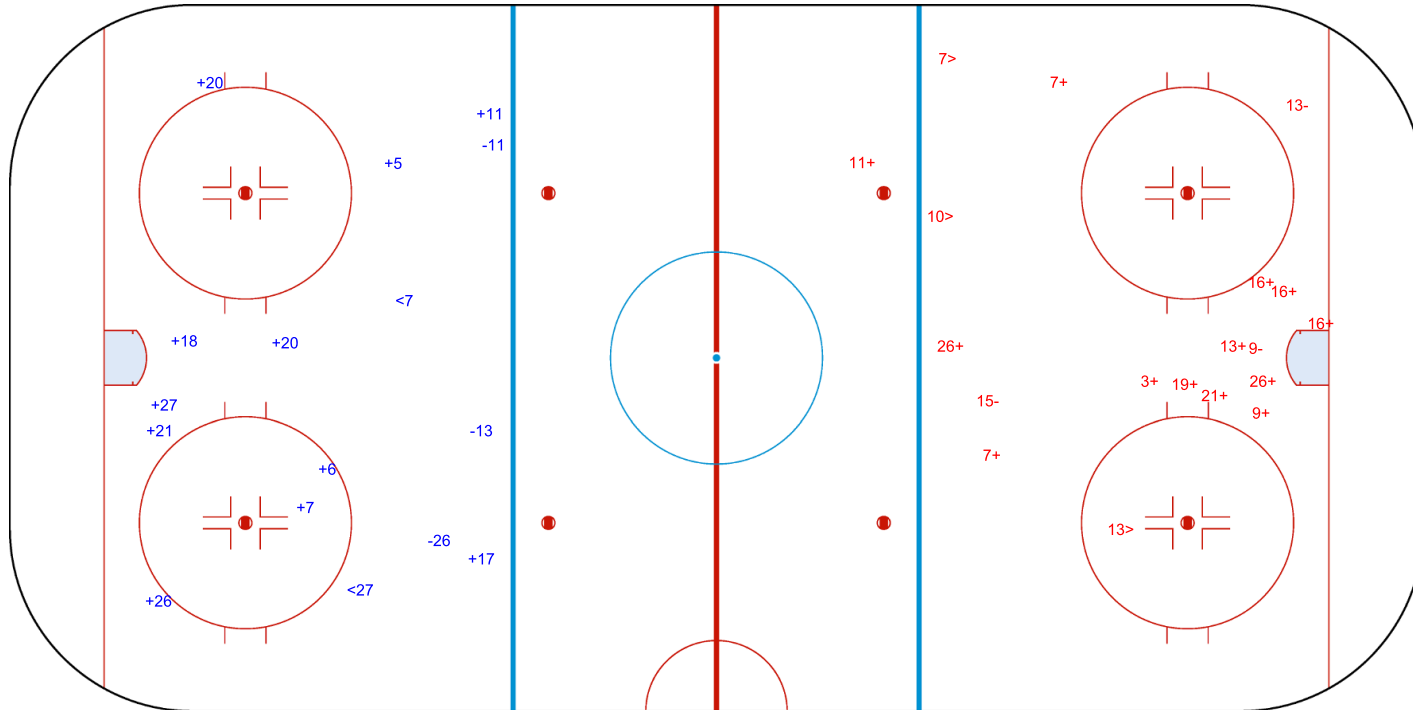

GK 1 of SUI

2nd Period

Shots by SUI

Goals (o): 0 SSG (+): 13
SSP (>): 3 SPG (-): 3

GK 30 of CZE

Shots by SUI
Goals (o): 1
SSP (<): 2

SSG (+): 3
SPG (-): 1

GK 30 of CZE