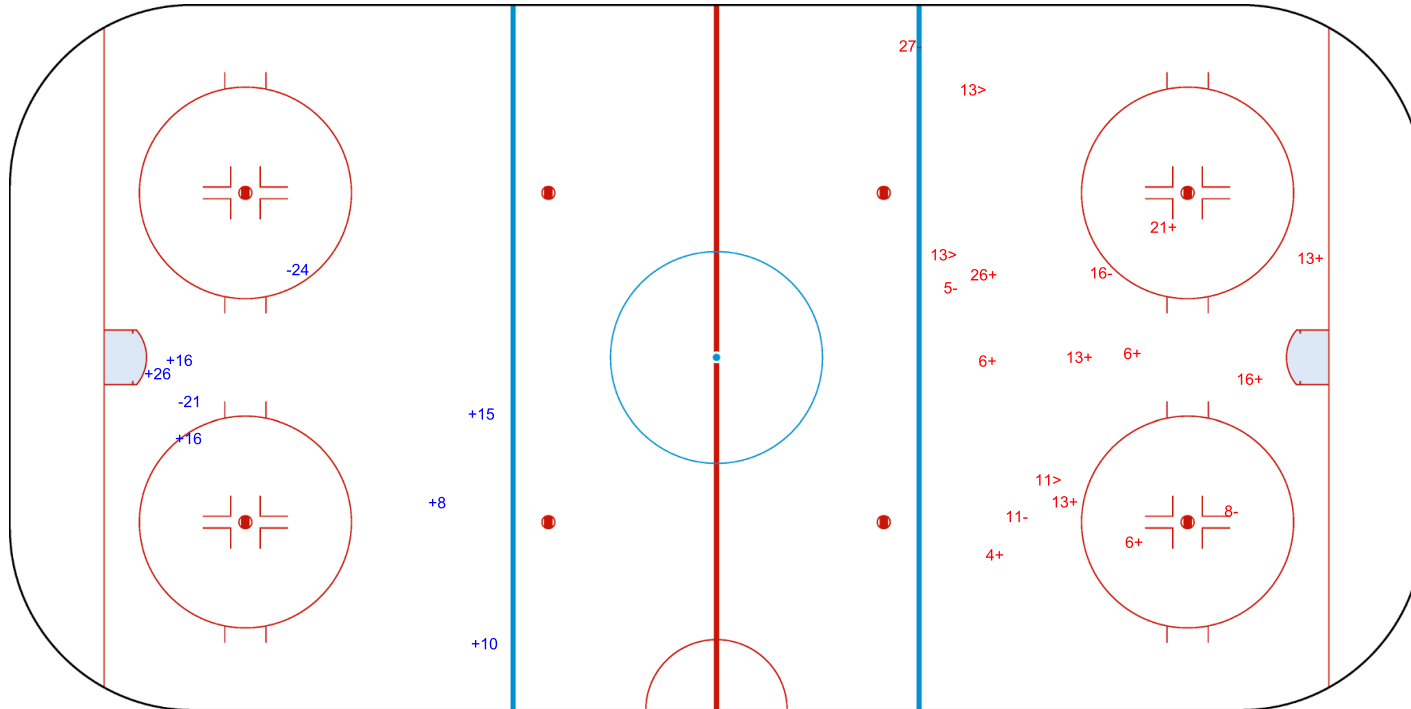

SHOT CHART
CZE - SUI

Shots by SUI
Goals (o): 0
SSP (<): 0
SSG (+): 6
SPG (-): 2

GK 30 of CZE

1st Period

Shots by CZE
Goals (o): 0
SSP (>): 3
SSG (+): 10
SPG (-): 5

GK 1 of SUI

Shots by CZE

Goals (o): 0 SSG (+): 11
SSP (<): 2 SPG (-): 3