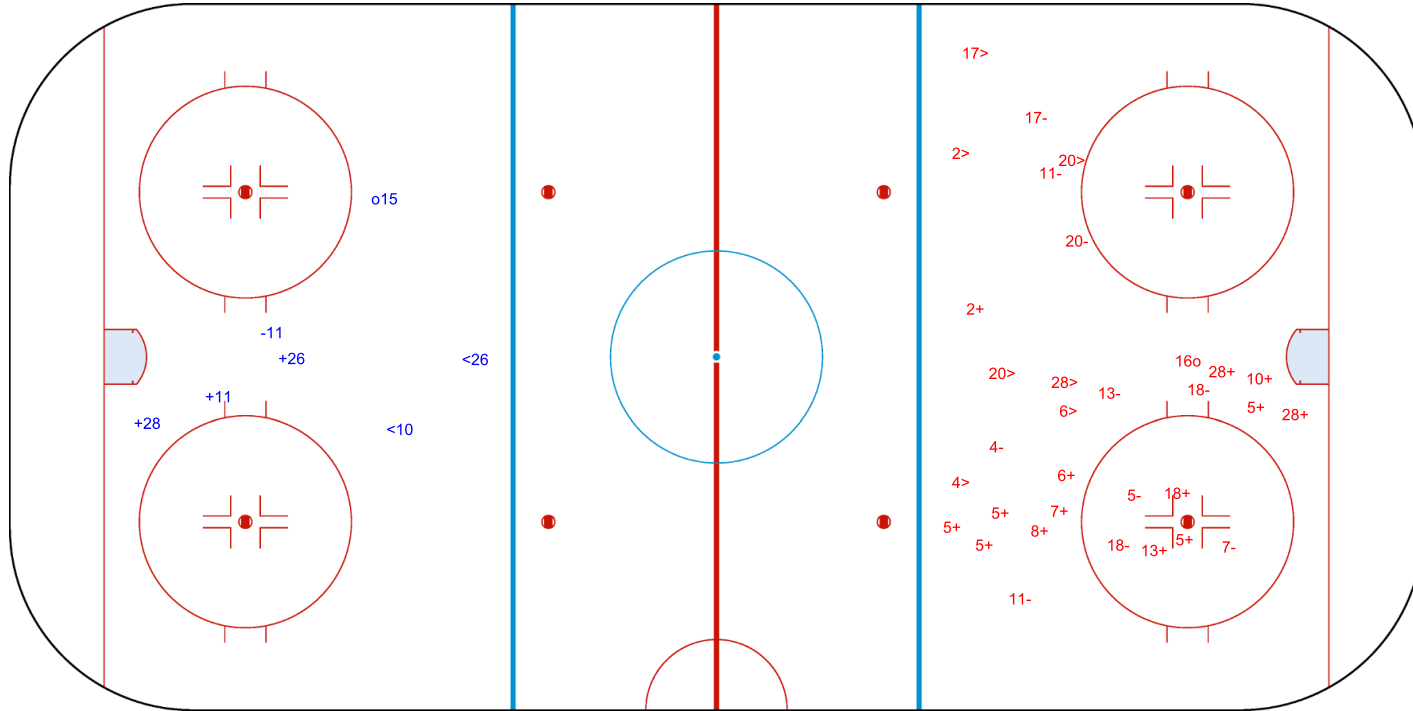

3rd Period

Shots by CZE
Goals (o): 1
SSP (>): 7

SSG (+): 14
SPG (-): 10

GK 1 of SUI

Shots by SUI
Goals (o): 0
SSP (<): 0

SSG (+): 1
SPG (-): 0

GK 30 of CZE

Overtime