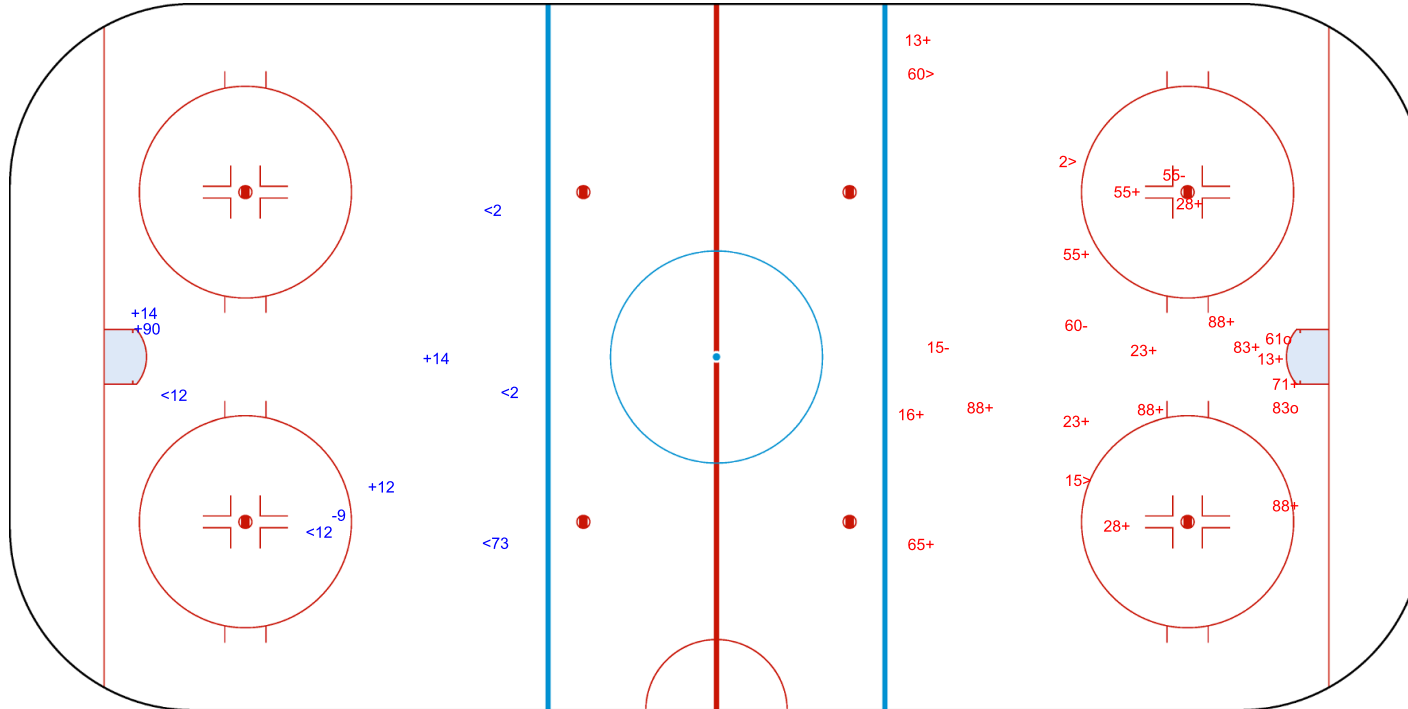

2021

ICE HOCKEY
WORLD
CHAMPIONSHIP
LATVIA
Riga

OLYMPIC SPORTS CENTRE

SUN 30 MAY 2021

START TIME 16:15

ICE HOCKEY

IIHF ICE HOCKEY WORLD CHAMPIONSHIP

PRELIMINARY ROUND - GROUP A, GAME 43

INTERNATIONAL
ICE HOCKEY
FEDERATION

Shots by BLR

Goals (o): 0

SSP (<): 5

SSG (+): 4

SPG (-): 1

GK 63 of SUI

Period: 3

Shots by SUI

Goals (o): 2

SSP (>): 3

SSG (+): 16

SPG (-): 3

GK 40 of BLR

Legend:	
GK	Goalkeeper
SPG	Shots past goal
SSG	Shots saved by goalkeeper
SSP	Shots saved by player