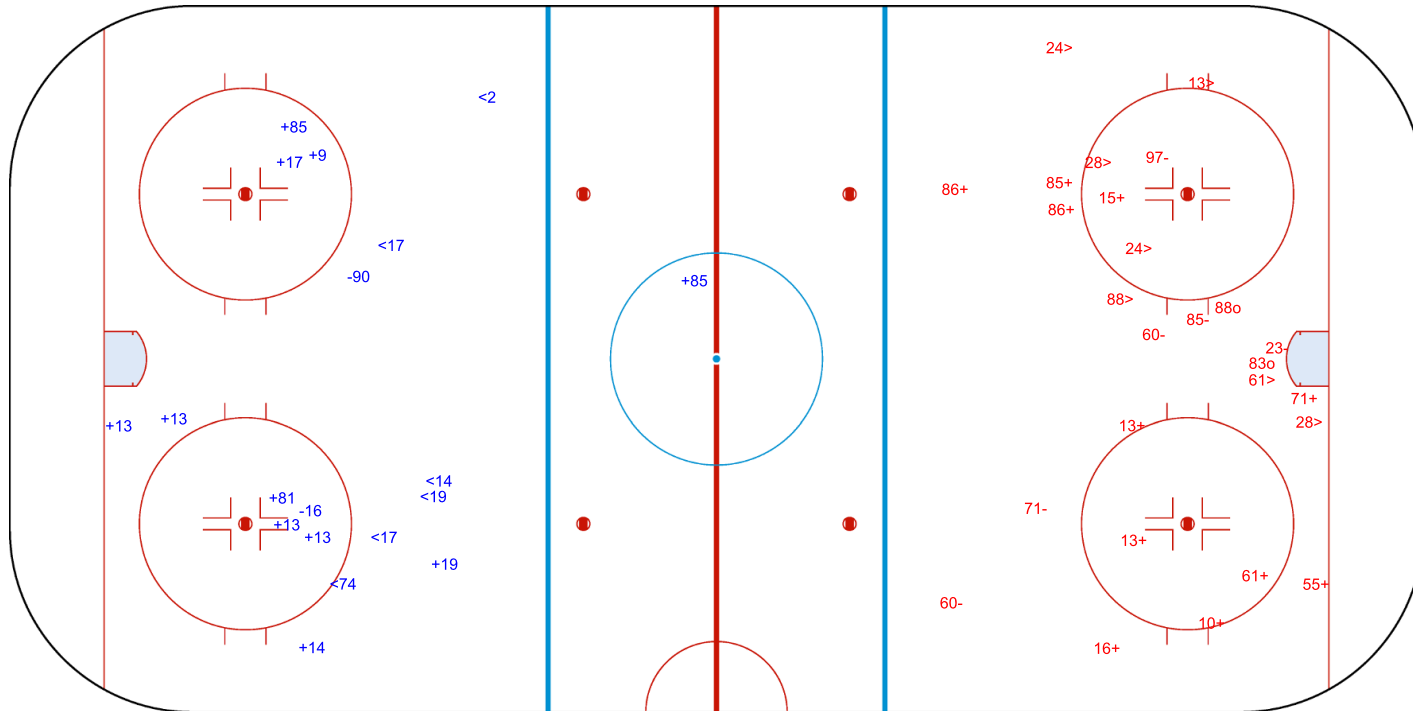

SHOT CHART
BLR - SUI

Shots by BLR
Goals (o): 0
SSP (<): 6
SSG (+): 11
SPG (-): 2

GK 63 of SUI

SUI → Period: 1 ← BLR

Shots by SUI
Goals (o): 2
SSP (>): 7
SSG (+): 11
SPG (-): 6

GK 30 of BLR

Shots by SUI
 Goals (o): 2 SSG (+): 9
 SSP (<): 6 SPG (-): 9

GK 30 of BLR

GK 40 of BLR

Period: 2

Shots by BLR
 Goals (o): 0 SSG (+): 5
 SSP (>): 2 SPG (-): 4

GK 63 of SUI

2021

ICE HOCKEY
WORLD
CHAMPIONSHIP
LATVIA
Riga

OLYMPIC SPORTS CENTRE