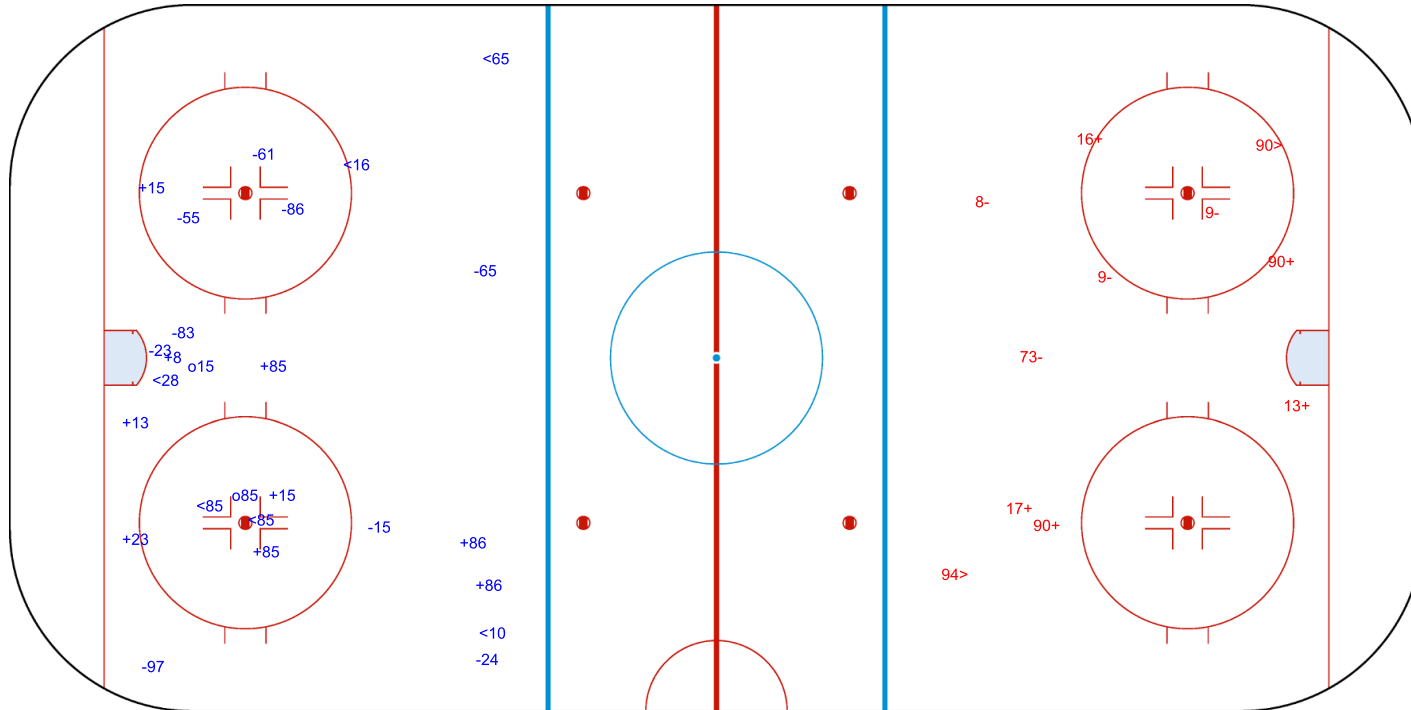

SHOT CHART
BLR - SUI

Shots by BLR
Goals (o): 0
SSP (<): 6
SSG (+): 11
SPG (-): 2

GK 63 of SUI

SUI → Period: 1 ← BLR

Shots by SUI
Goals (o): 2
SSP (>): 7
SSG (+): 11
SPG (-): 6

GK 30 of BLR

Shots by SUI
 Goals (o): 2 SSG (+): 9
 SSP (<): 6 SPG (-): 9

GK 30 of BLR

GK 40 of BLR

Period: 2

Shots by BLR
 Goals (o): 0 SSG (+): 5
 SSP (>): 2 SPG (-): 4

GK 63 of SUI

2021

ICE HOCKEY
WORLD
CHAMPIONSHIP
LATVIA
Riga

OLYMPIC SPORTS CENTRE

SUN 30 MAY 2021

START TIME 16:15

ICE HOCKEY

IIHF ICE HOCKEY WORLD CHAMPIONSHIP

PRELIMINARY ROUND - GROUP A, GAME 43

INTERNATIONAL
ICE HOCKEY
FEDERATION

Shots by BLR

Goals (o): 0