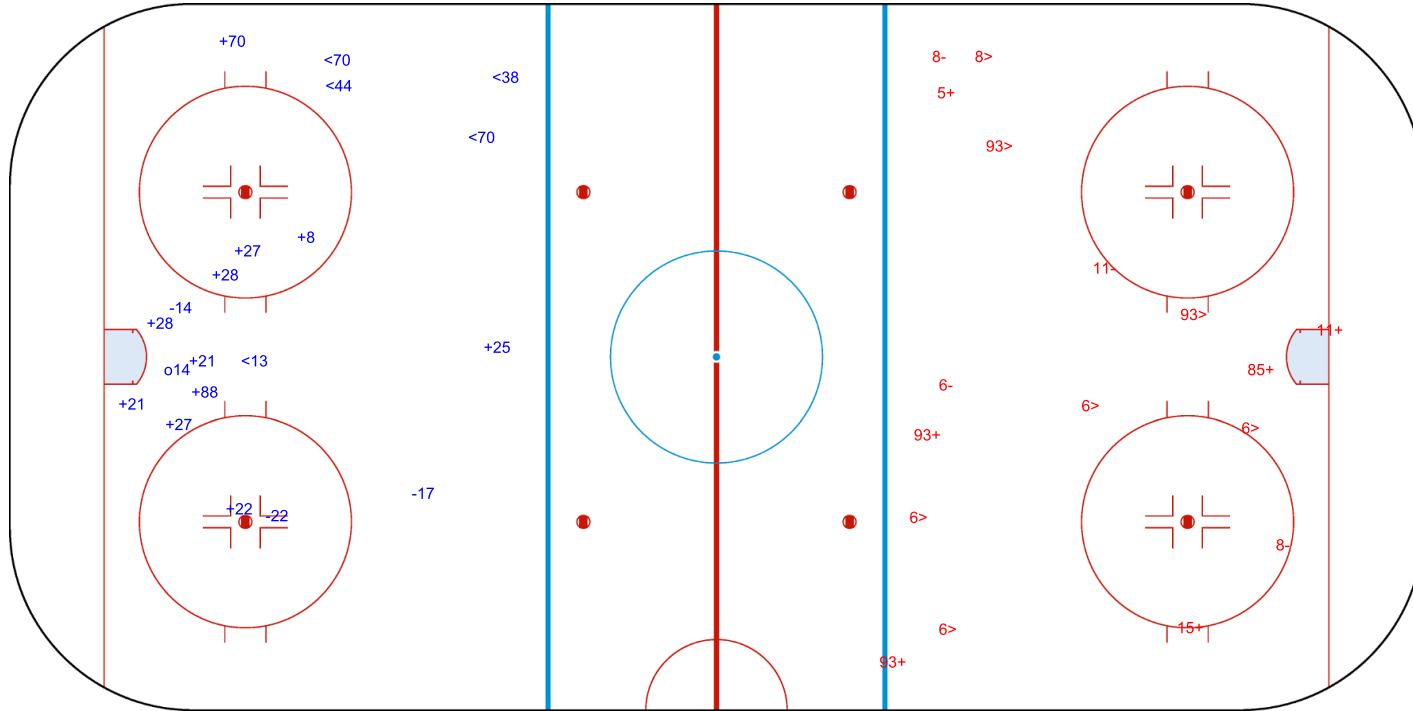

Shots by CAN

Goals (o): 1 SSG (+): 11
SSP (<): 5 SPG (-): 3

GK 33 of NOR

Period: 3

Shots by NOR

Goals (o): 0 SSG (+): 6
SSP (>): 7 SPG (-): 4

GK 35 of CAN

Legend:	
GK	Goalkeeper
SPG	Shots past goal
SSG	Shots saved by goalkeeper
SSP	Shots saved by player