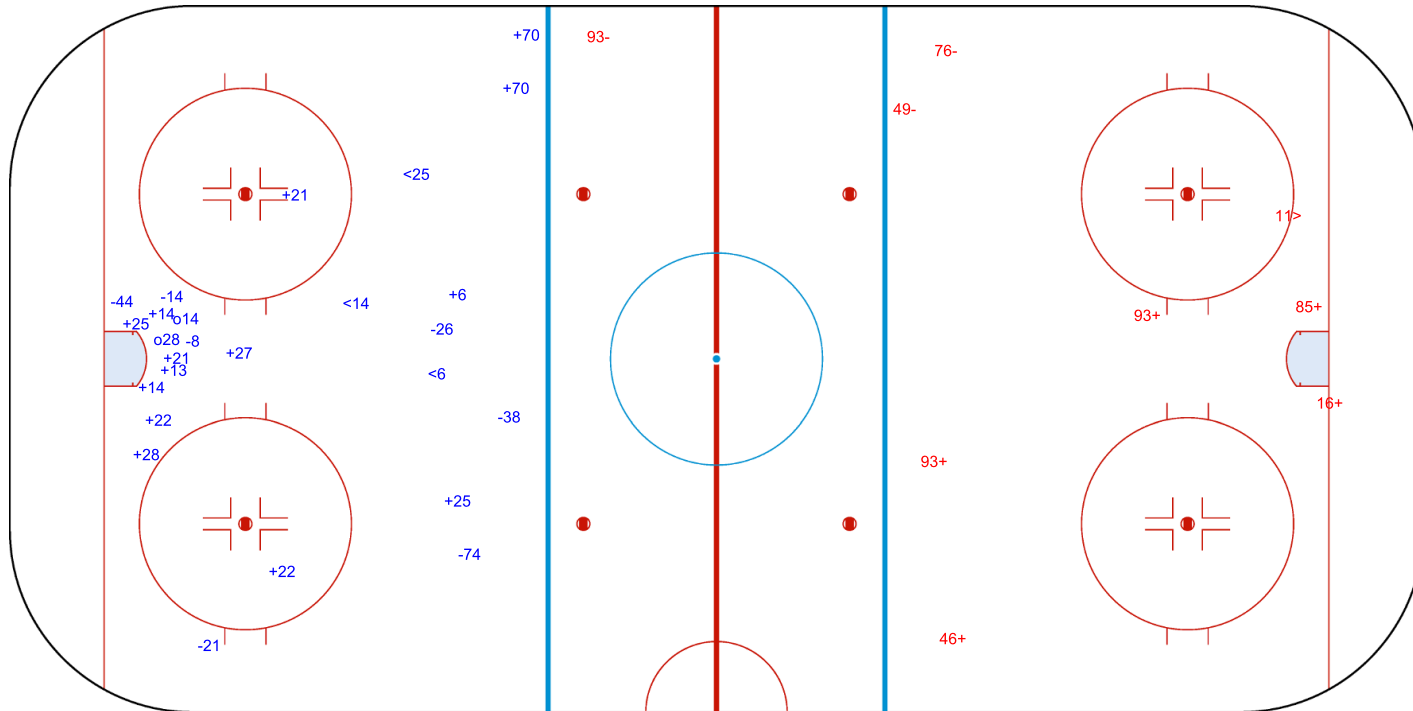

SHOT CHART
CAN - NOR

Shots by CAN
 Goals (o): 2 SSG (+): 14
 SSP (-): 3 SPG (-): 7

GK 33 of NOR

NOR **Period: 1** **CAN**

Shots by NOR
 Goals (o): 0 SSG (+): 5
 SSP (>): 1 SPG (-): 3

GK 35 of CAN

Shots by NOR

Goals (o): 2 SSG (+): 2
 SSP (<): 5 SPG (-): 1

GK 35 of CAN

CAN →

Period: 2

← **NOR**

Shots by CAN

Goals (o): 1 SSG (+): 13
 SSP (>): 14 SPG (-): 1

GK 33 of NOR