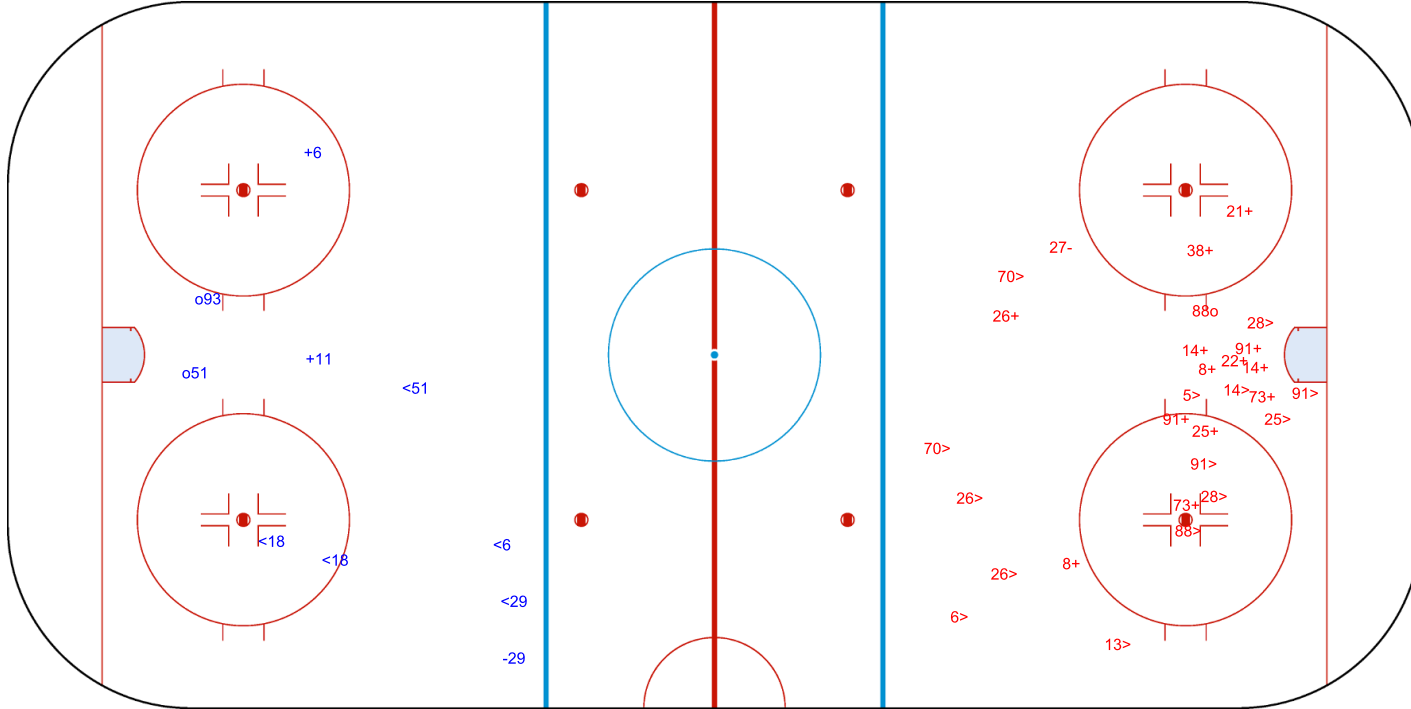

SHOT CHART
CAN - NOR

Shots by CAN
 Goals (o): 2 SSG (+): 14
 SSP (-): 3 SPG (-): 7

GK 33 of NOR

NOR **Period: 1** **CAN**

Shots by NOR
 Goals (o): 0 SSG (+): 5
 SSP (>): 1 SPG (-): 3

GK 35 of CAN

Shots by NOR

Goals (o): 2 SSG (+): 2
 SSP (<): 5 SPG (-): 1

GK 35 of CAN

CAN →

Period: 2

← **NOR**

Shots by CAN

Goals (o): 1 SSG (+): 13
 SSP (>): 14 SPG (-): 1

GK 33 of NOR