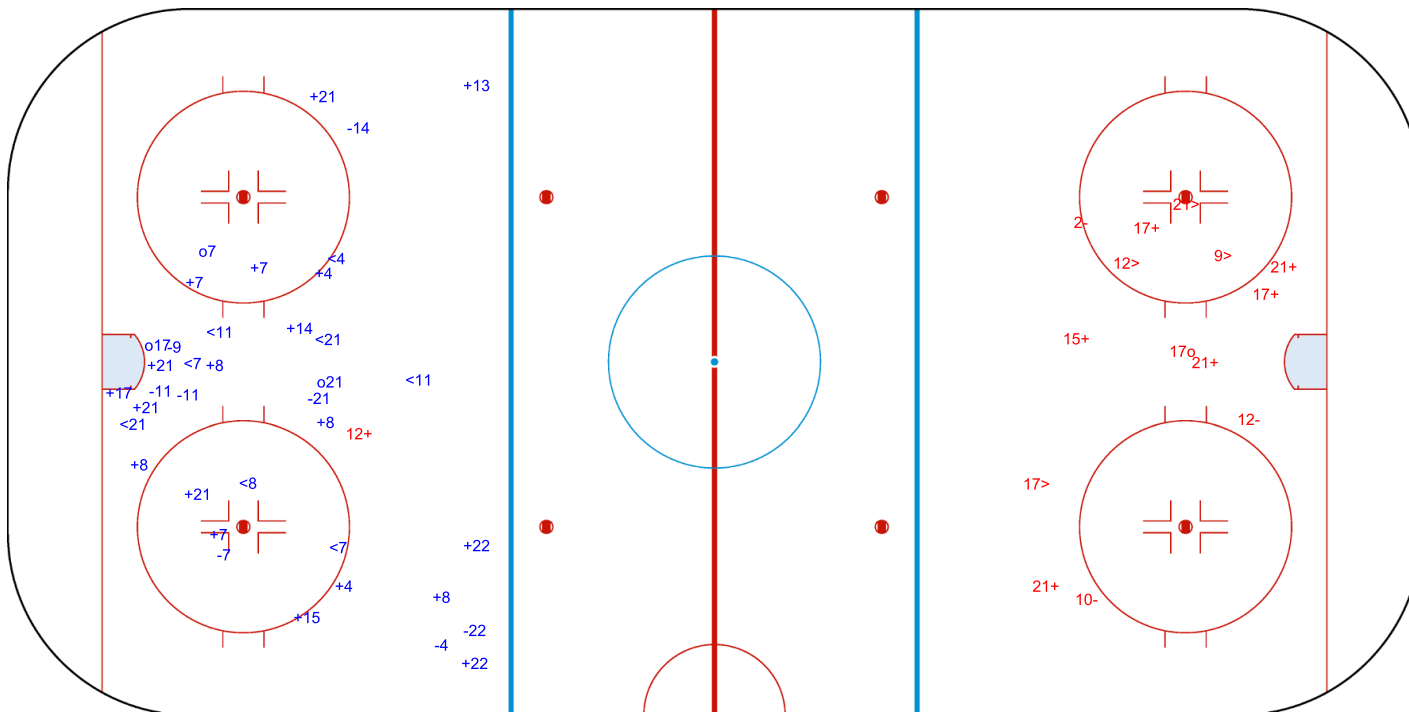

Goals (o): 3    SSG (+): 19

SSP (<): 8    SPG (-): 8

GK 1 of RSA

GK 20 of RSA

2nd Period

Shots by RSA

Goals (o): 1    SSG (+): 7

SSP (>): 4    SPG (-): 3