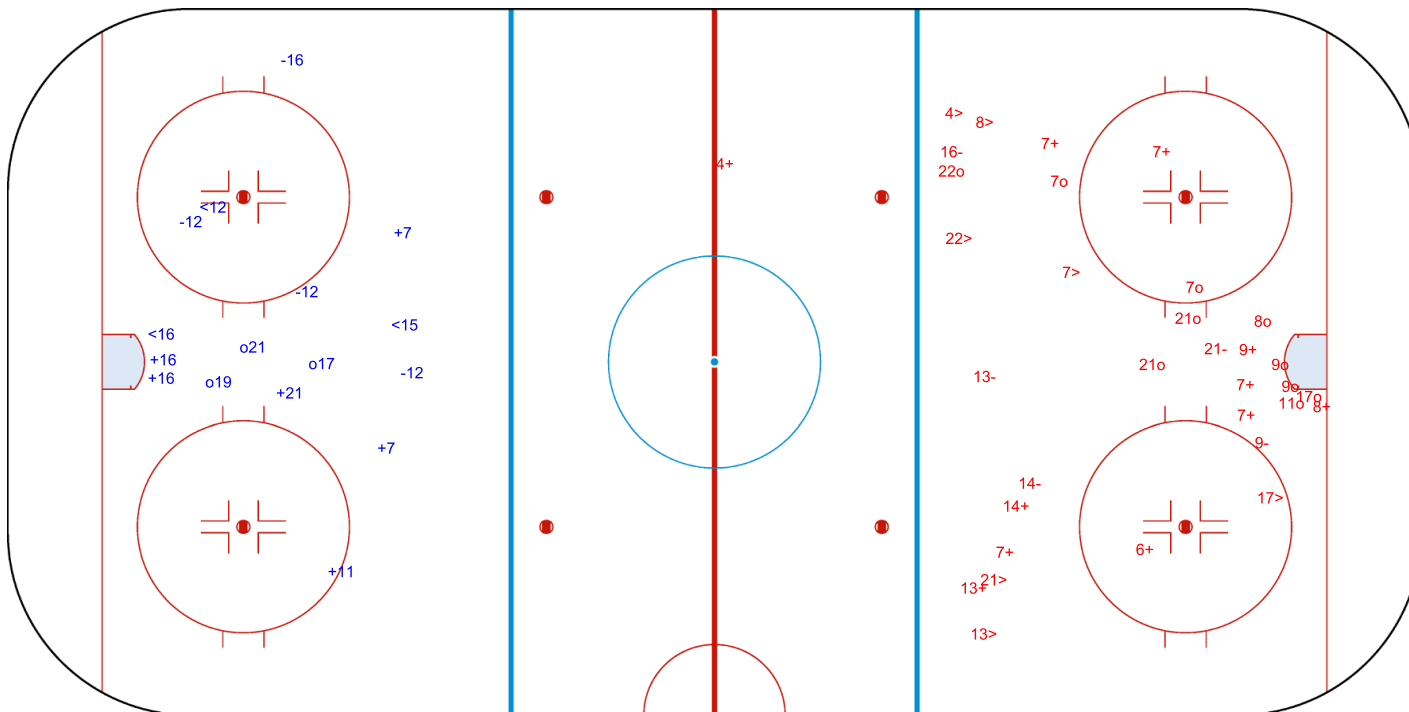

GK 1 of TKM

GK 20 of TKM

Shots by RSA

Goals (o): 3    SSG (+): 6  
SSP (<): 3    SPG (-): 4

GK 1 of TKM

GK 20 of TKM

3rd Period

Shots by TKM