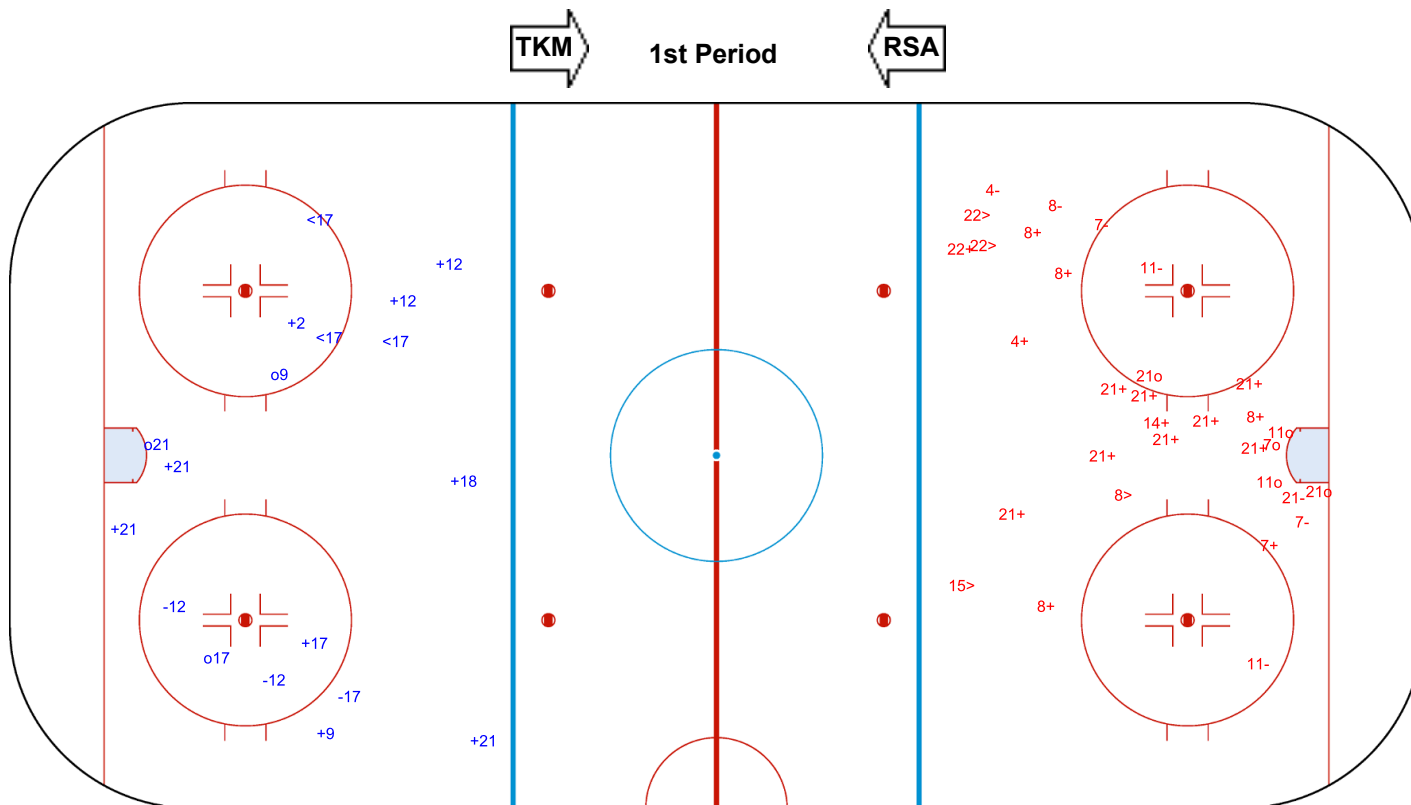

SHOT CHART  
RSA - TKM

Shots by RSA  
Goals (o): 3    SSG (+): 9  
SSP (-): 3    SPG (-): 3

GK 1 of TKM

GK 20 of TKM

Shots by TKM  
Goals (o): 5    SSG (+): 16  
SSP (>): 4    SPG (-): 7

GK 20 of RSA

Shots by TKM