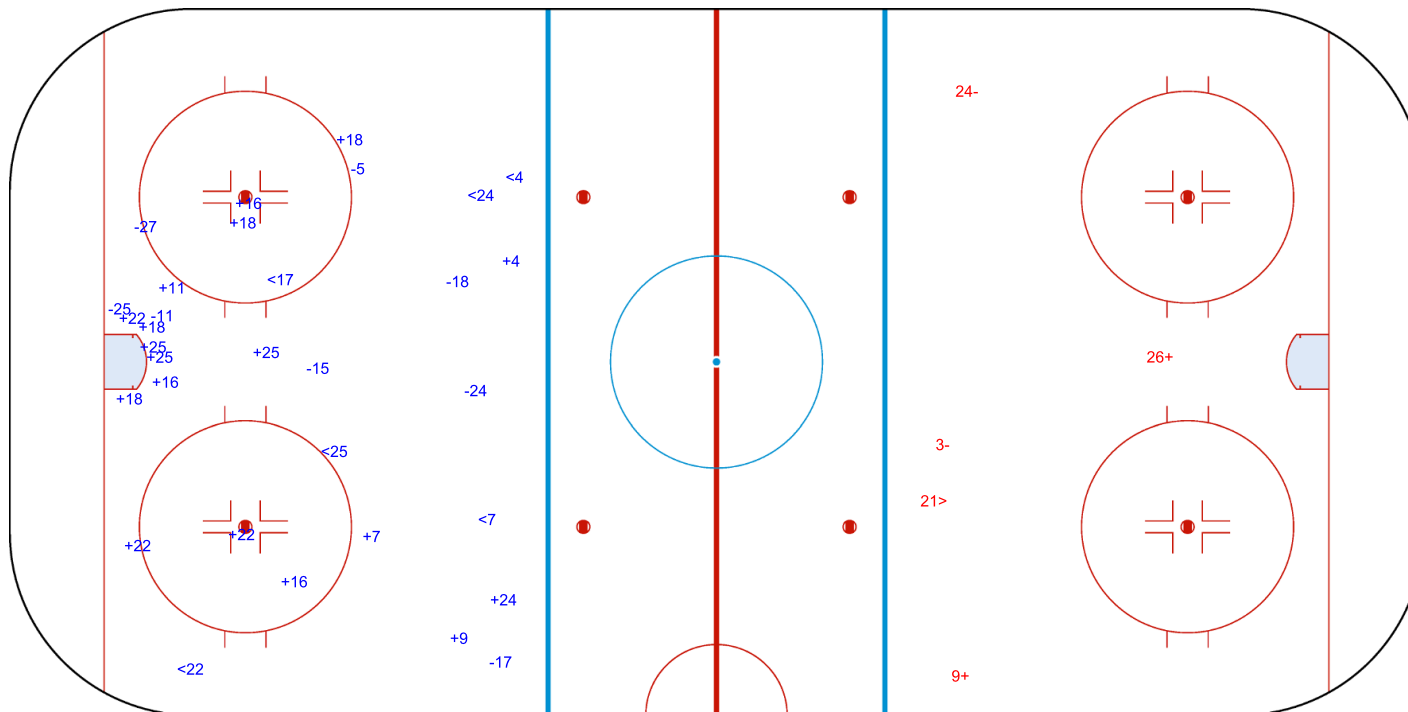

Goals (o): 1

SSG (+): 12

SSP (>): 12

SPG (-): 3

GK 29 of LAT

Shots by SWE

Goals (o): 0 SSG (+): 18
SSP (-): 6 SPG (-): 8

GK 29 of LAT

3rd Period

Shots by LAT

Goals (o): 0 SSG (+): 2
SSP (>): 1 SPG (-): 2

GK 35 of SWE

Legend:		
GK	Goalkeeper	
SPG	Shots past goal	
SSG	Shots saved by goalkeeper	
SSP	Shots saved by player	