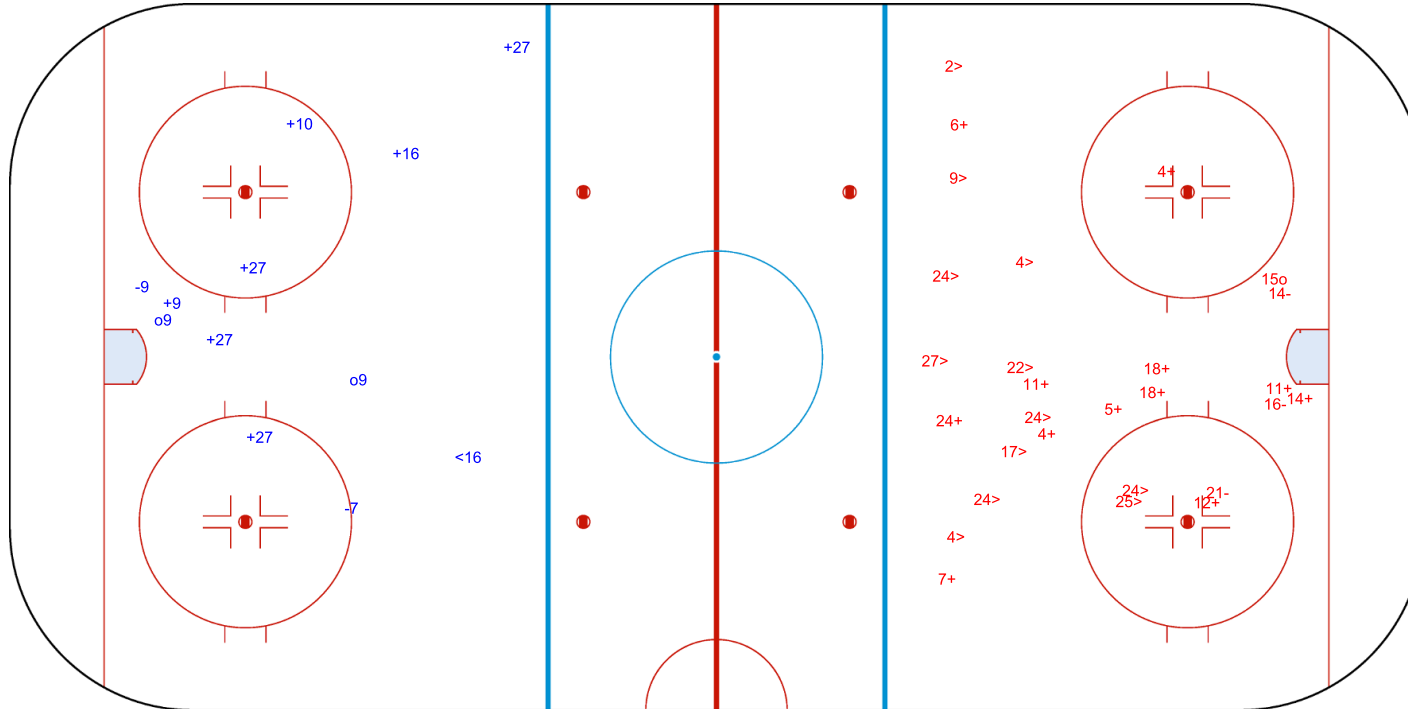

SHOT CHART
SWE - LAT

Shots by SWE
Goals (o): 2
SSP (<): 11

SSG (+): 17
SPG (-): 3

GK 29 of LAT

1st Period

Shots by LAT
Goals (o): 0
SSP (>): 3

SSG (+): 2
SPG (-): 1

GK 35 of SWE

Shots by LAT

Goals (o): 2

SSG (+): 7

SSP (<): 1

SPG (-): 2

GK 35 of SWE

2nd Period

Shots by SWE

Goals (o): 1

SSG (+): 12

SSP (>): 12

SPG (-): 3

GK 29 of LAT

Shots by SWE

Goals (o): 0 SSG (+): 18
SSP (-): 6 SPG (-): 8

GK 29 of LAT