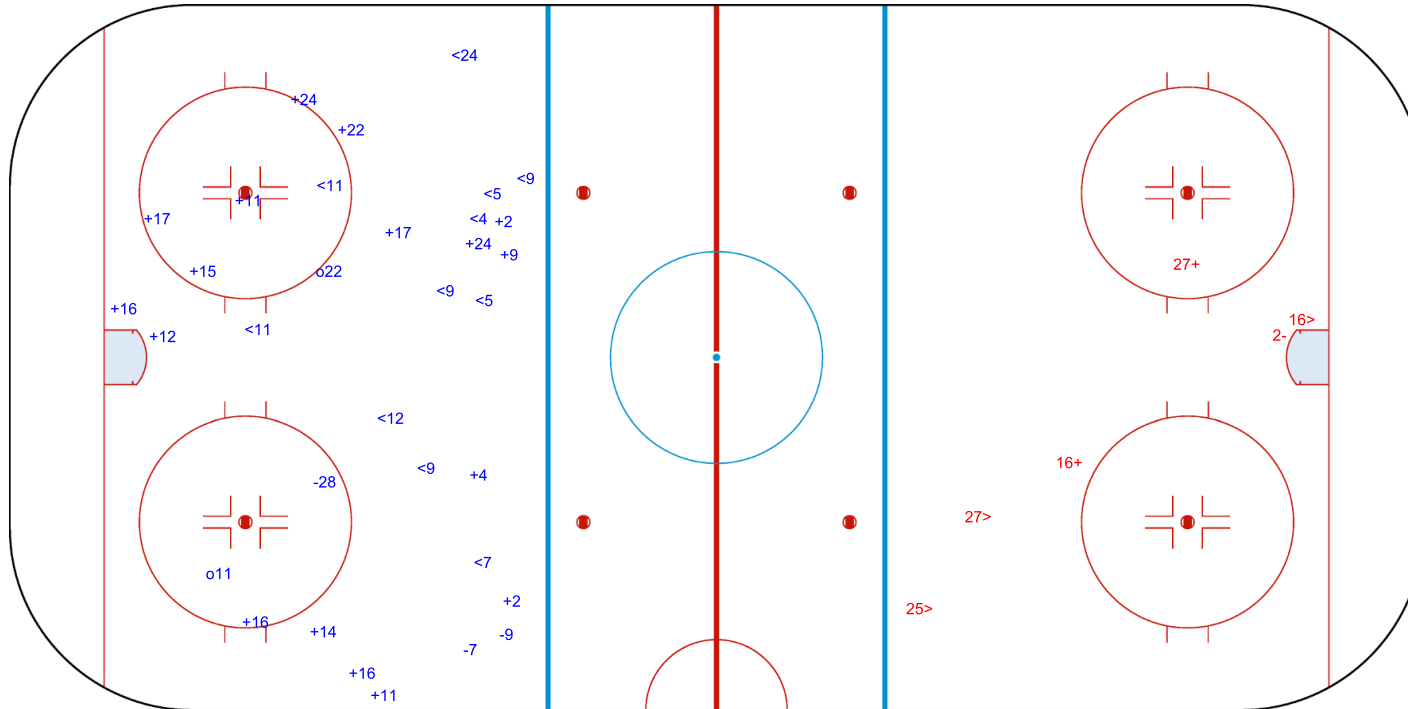

SHOT CHART
SWE - LAT

Shots by SWE
Goals (o): 2
SSP (<): 11

SSG (+): 17
SPG (-): 3

GK 29 of LAT

1st Period

Shots by LAT
Goals (o): 0
SSP (>): 3

SSG (+): 2
SPG (-): 1

GK 35 of SWE

Shots by LAT

Goals (o): 2

SSG (+): 7

SSP (<): 1

SPG (-): 2

GK 35 of SWE

2nd Period

Shots by SWE