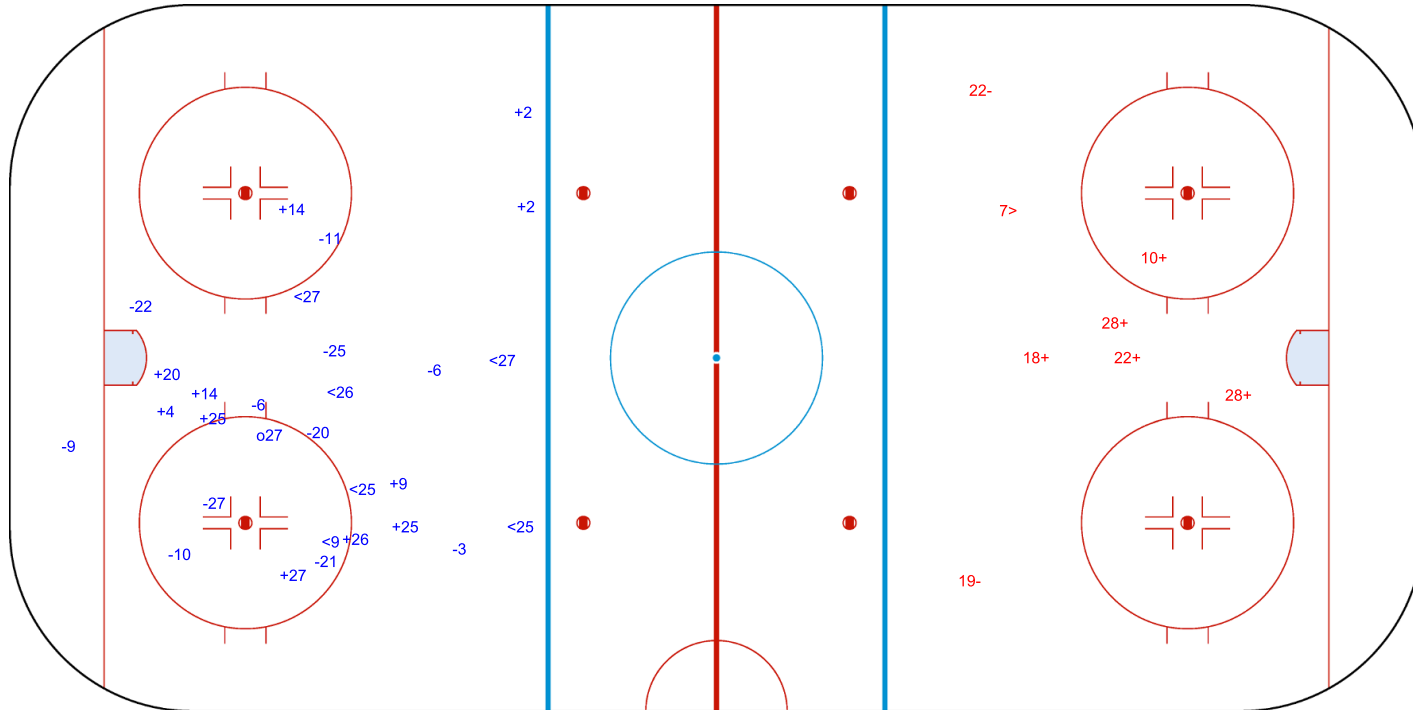

SHOT CHART

FIN - CAN

1st Period

Shots by FIN  
Goals (o): 0  
SSP (<): 8  
SSG (+): 6  
SPG (-): 1

GK 30 of CAN

Shots by CAN  
Goals (o): 1  
SSP (>): 9  
SSG (+): 16  
SPG (-): 1

GK 30 of FIN

Shots by CAN

Goals (o): 1    SSG (+): 11  
SSP (<): 6    SPG (-): 11

o27

GK 30 of FIN

FIN → 2nd Period ← CAN

Shots by FIN

Goals (o): 0    SSG (+): 5  
SSP (>): 1    SPG (-): 2

GK 30 of CAN

Shots by FIN