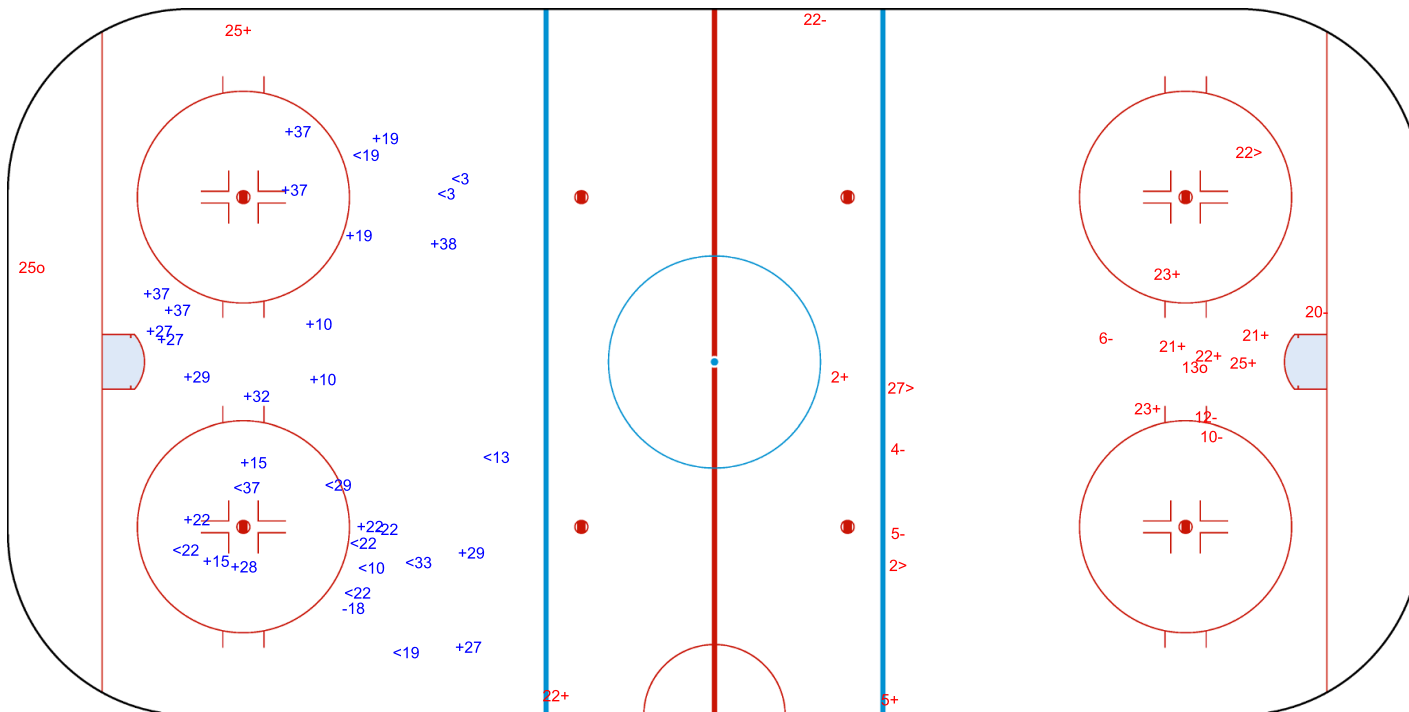

Goals (o): 0

SSP (<): 12

SSG (+): 20

SPG (-): 2

GK 30 of CAN

3rd Period

Shots by CAN

Goals (o): 2