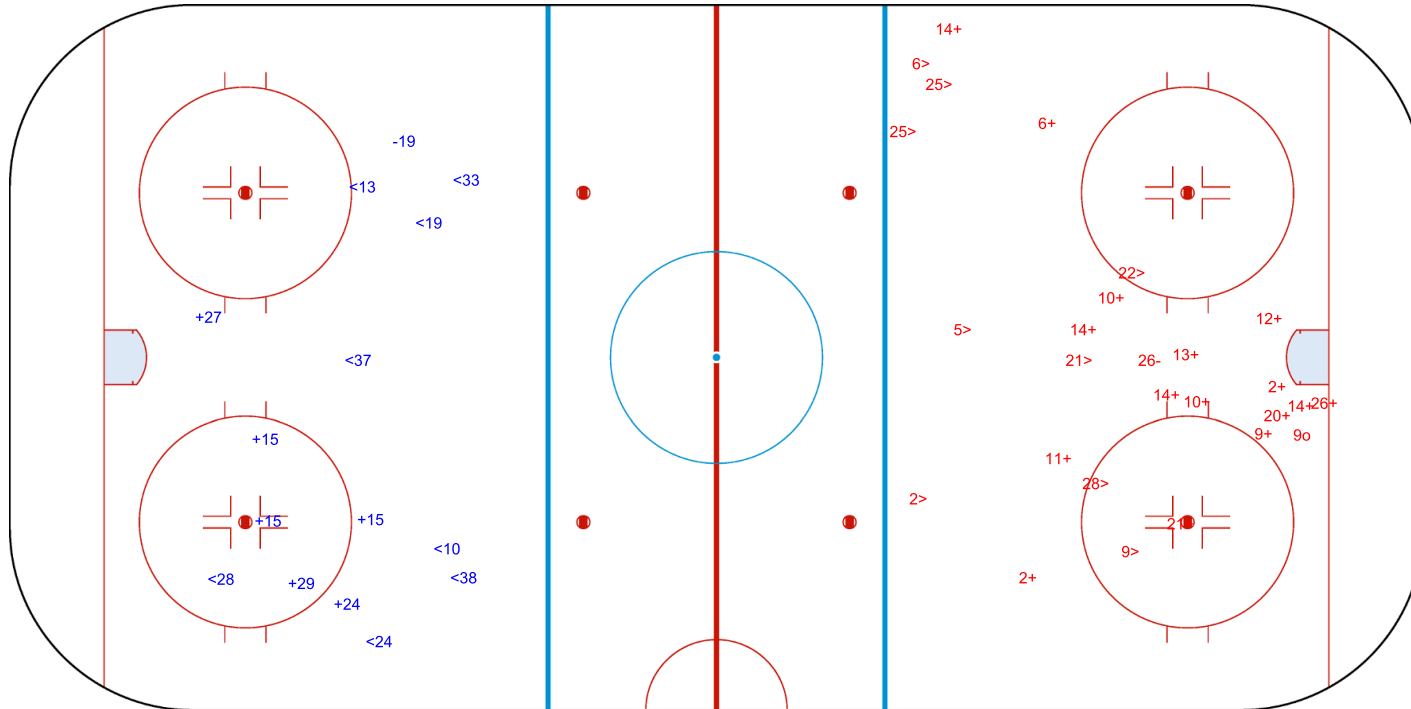

SHOT CHART

FIN - CAN

1st Period

Shots by FIN  
Goals (o): 0  
SSP (<): 8  
SSG (+): 6  
SPG (-): 1

GK 30 of CAN

Shots by CAN  
Goals (o): 1  
SSP (>): 9  
SSG (+): 16  
SPG (-): 1

GK 30 of FIN

Shots by CAN

Goals (o): 1    SSG (+): 11  
SSP (<): 6    SPG (-): 11

o27

GK 30 of FIN

FIN → 2nd Period ← CAN

Shots by FIN

Goals (o): 0    SSG (+): 5  
SSP (>): 1    SPG (-): 2

GK 30 of CAN

Shots by FIN