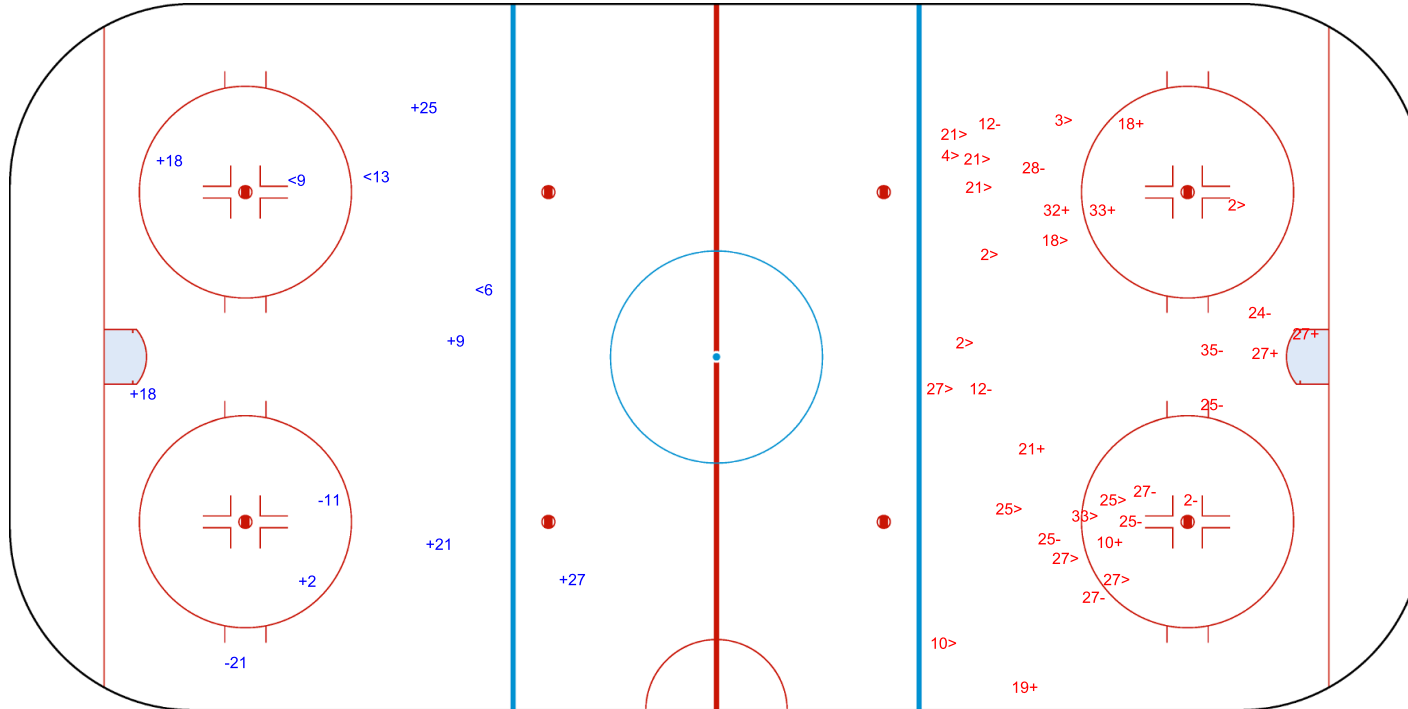

SHOT CHART
FIN - SUI

Shots by SUI
Goals (o): 0
SSG (+): 7
SSP (<): 3
SPG (-): 2

GK 30 of FIN

Period: 1

Shots by FIN
Goals (o): 0
SSG (>): 8
SSP (>): 16
SPG (-): 11

GK 30 of SUI

Shots by FIN
 Goals (o): 1 SSG (+): 9
 SSP (<): 10 SPG (-): 5

GK 30 of SUI

SUI **Period: 2** **FIN**

Shots by SUI
 Goals (o): 0 SSG (+): 12
 SSP (>): 3 SPG (-): 6

GK 30 of FIN

Shots by SUI
 Goals (o): 0 SSG (+): 4
 SSP (-): 3 SPG (-): 3

GK 30 of FIN

Period: 3

Shots by FIN
 Goals (o): 1 SSG (+): 6
 SSP (>): 8 SPG (-): 6