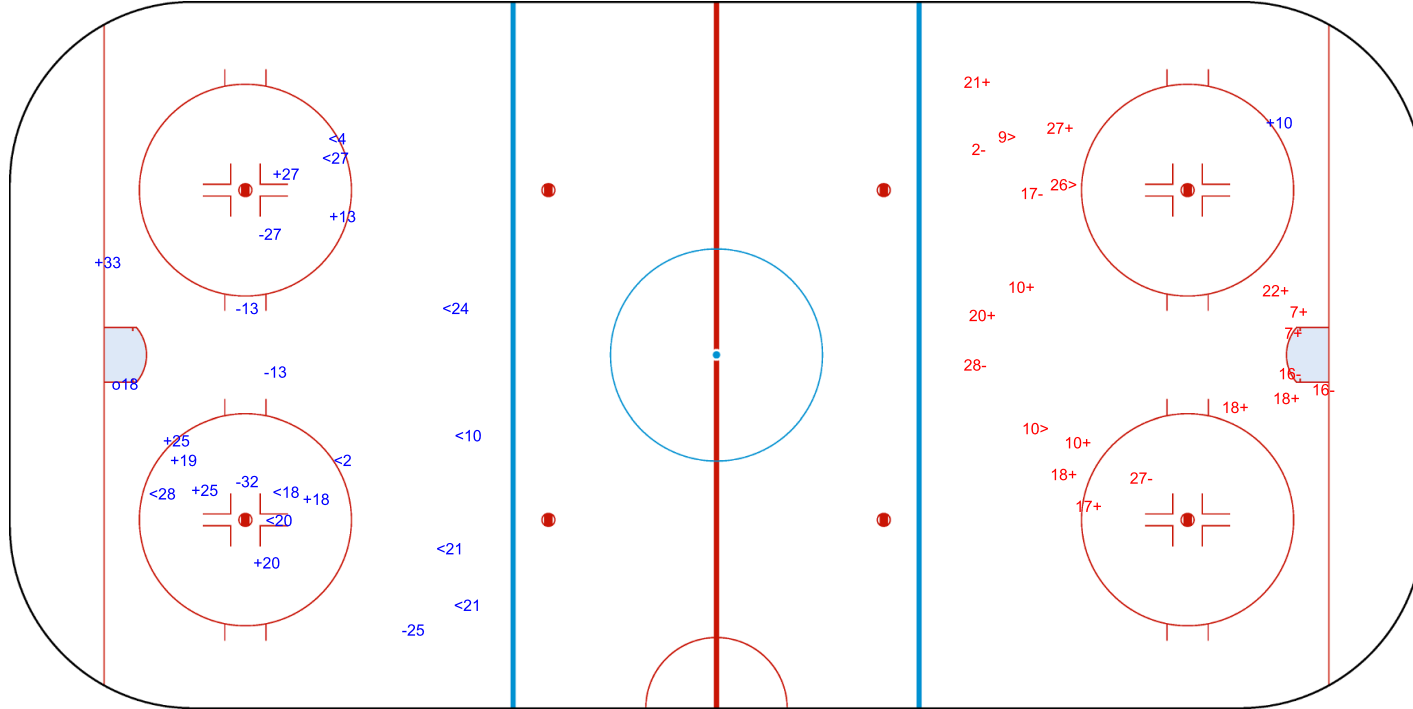

SHOT CHART
FIN - SUI

Shots by SUI
Goals (o): 0
SSG (+): 7
SSP (<): 3
SPG (-): 2

GK 30 of FIN

Period: 1

Shots by FIN
Goals (o): 0
SSG (>): 8
SSP (>): 16
SPG (-): 11

GK 30 of SUI

Shots by FIN
 Goals (o): 1 SSG (+): 9
 SSP (<): 10 SPG (-): 5

GK 30 of SUI

SUI **Period: 2** **FIN**

Shots by SUI
 Goals (o): 0 SSG (+): 12
 SSP (>): 3 SPG (-): 6

GK 30 of FIN

Shots by SUI
 Goals (o): 0 SSG (+): 4
 SSP (-): 3 SPG (-): 3

GK 30 of FIN

Period: 3

Shots by FIN
 Goals (o): 1 SSG (+): 6
 SSP (>): 8 SPG (-): 6