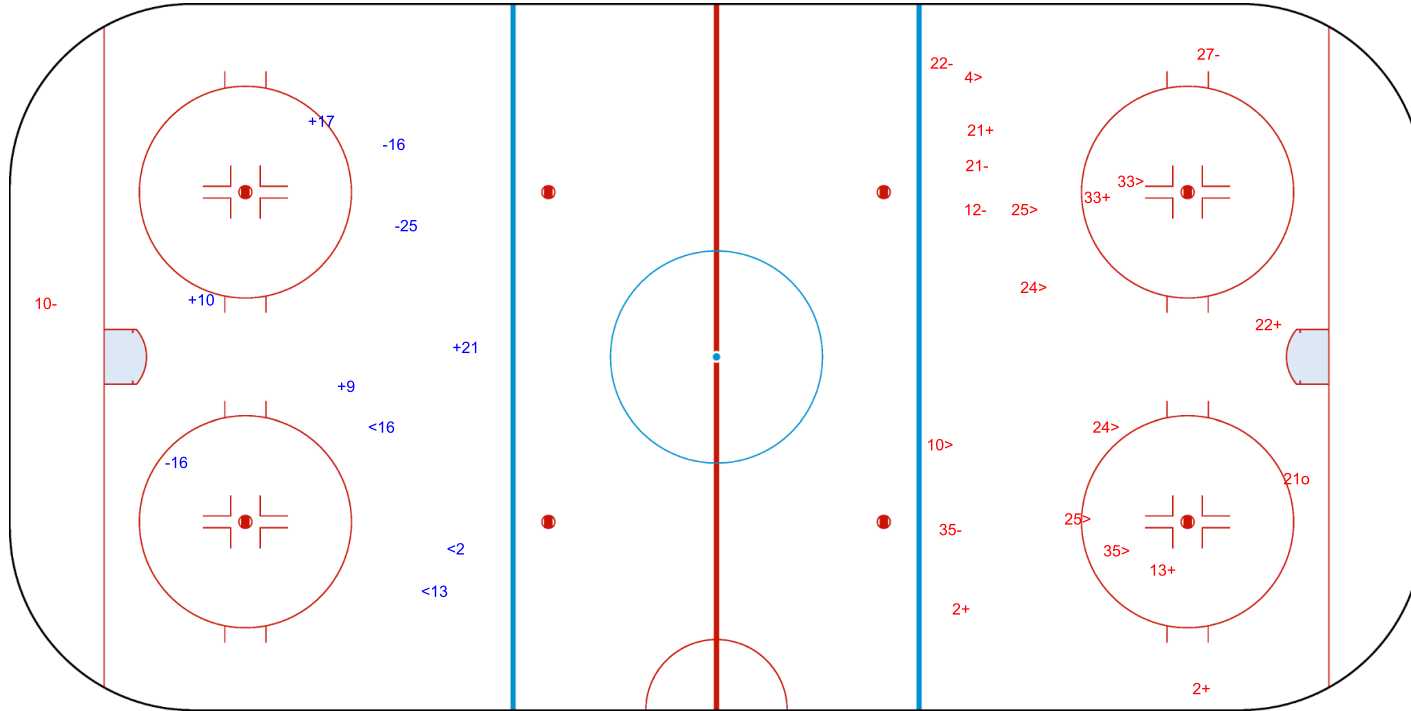

SHOT CHART
FIN - SUI

Shots by SUI
Goals (o): 0
SSG (+): 7
SSP (<): 3
SPG (-): 2

GK 30 of FIN

Period: 1

Shots by FIN
Goals (o): 0
SSG (>): 8
SSP (>): 16
SPG (-): 11

GK 30 of SUI

Shots by FIN
 Goals (o): 1 SSG (+): 9
 SSP (<): 10 SPG (-): 5

GK 30 of SUI

SUI **Period: 2** **FIN**

Shots by SUI
 Goals (o): 0 SSG (+): 12
 SSP (>): 3 SPG (-): 6

GK 30 of FIN

Shots by SUI
 Goals (o): 0 SSG (+): 4
 SSP (-): 3 SPG (-): 3

GK 30 of FIN

Period: 3

Shots by FIN
 Goals (o): 1 SSG (+): 6
 SSP (>): 8 SPG (-): 6