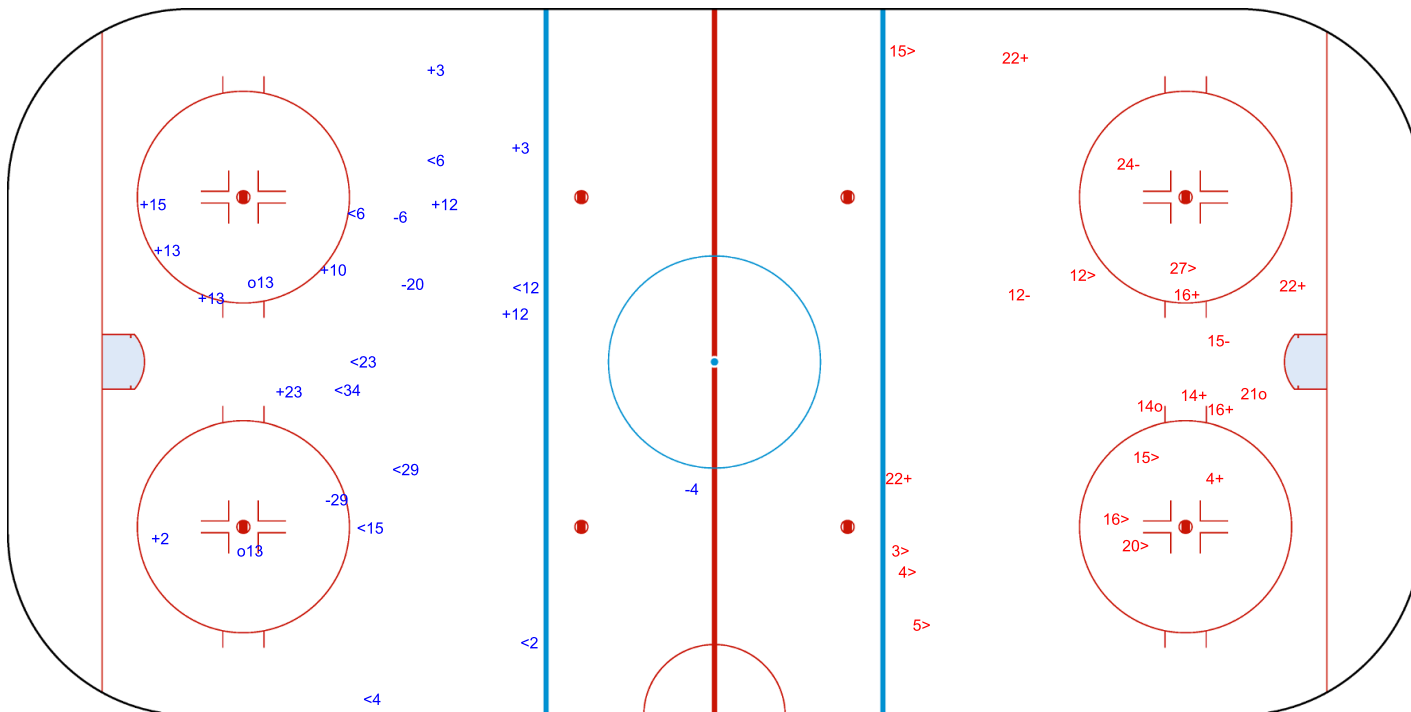

SHOT CHART
FIN - CAN

Shots by FIN
Goals (o): 2
SSG (+): 10
SSP (<): 9
SPG (-): 4

GK 30 of CAN

CAN → 1st Period ← FIN

Shots by CAN
Goals (o): 2
SSG (+): 7
SSP (>): 9
SPG (-): 3

GK 1 of FIN

Shots by CAN

Goals (o): 2 SSG (+): 11

SSP (<): 4 SPG (-): 6

o19

o16

GK 1 of FIN

2nd Period

Shots by FIN

Goals (o): 1 SSG (+): 5

SSP (>): 3 SPG (-): 7