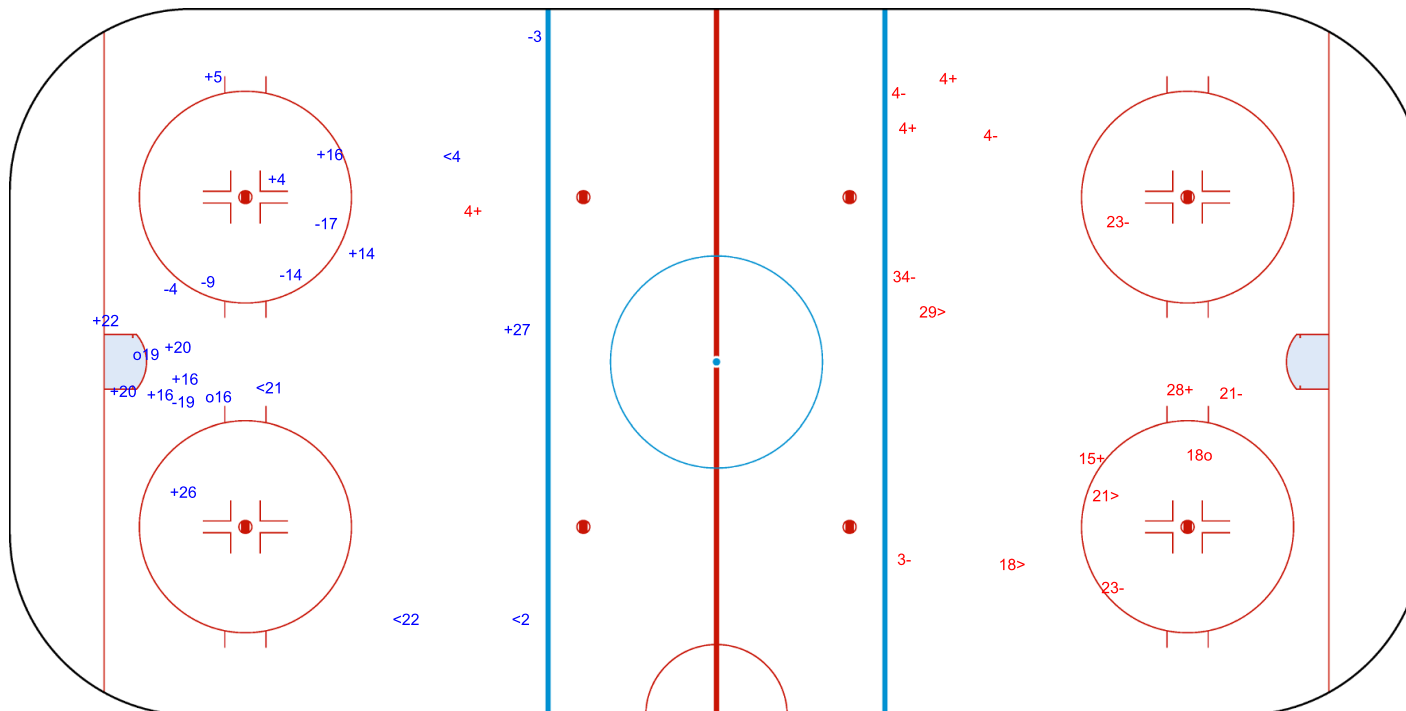

SHOT CHART
FIN - CAN

Shots by FIN
Goals (o): 2
SSG (+): 10
SSP (<): 9
SPG (-): 4

GK 30 of CAN

CAN → 1st Period ← FIN

Shots by CAN
Goals (o): 2
SSG (+): 7
SSP (>): 9
SPG (-): 3

GK 1 of FIN

Shots by CAN

Goals (o): 2 SSG (+): 11

SSP (<): 4 SPG (-): 6

o19

o16

GK 1 of FIN

2nd Period

Shots by FIN

Goals (o): 1 SSG (+): 5

SSP (>): 3 SPG (-): 7

o18

GK 30 of CAN

Shots by FIN
Goals (o): 2
SSP (<): 5

SSG (+): 14
SPG (-): 5

GK 30 of CAN

Shots by CAN
Goals (o): 1
SSP (>): 2

SSG (+): 6
SPG (-): 2

GK 1 of FIN