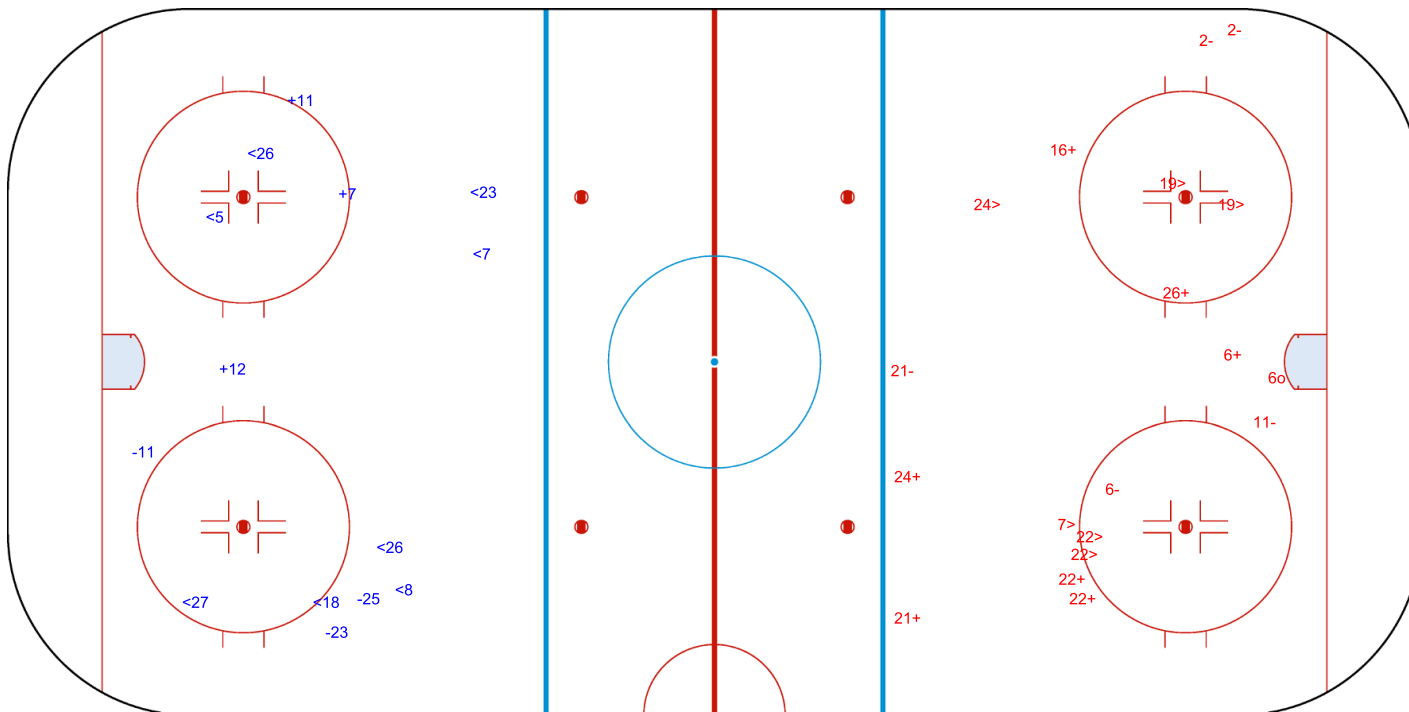

SHOT CHART  
LAT - SWE

Shots by SWE  
Goals (o): 0  
SSP (<): 8

SSG (+): 3  
SPG (-): 3

GK 1 of LAT

1st Period

Shots by LAT  
Goals (o): 1  
SSP (>): 6

SSG (+): 7  
SPG (-): 5

GK 35 of SWE

Shots by LAT  
Goals (o): 2  
SSP (<): 5

GK 35 of SWE

SWE → 2nd Period ← LAT

Shots by SWE  
Goals (o): 2  
SSP (>): 8

GK 1 of LAT

Shots by SWE

Goals (o): 0    SSG (+): 14  
SSP (-): 15    SPG (-): 7

GK 1 of LAT