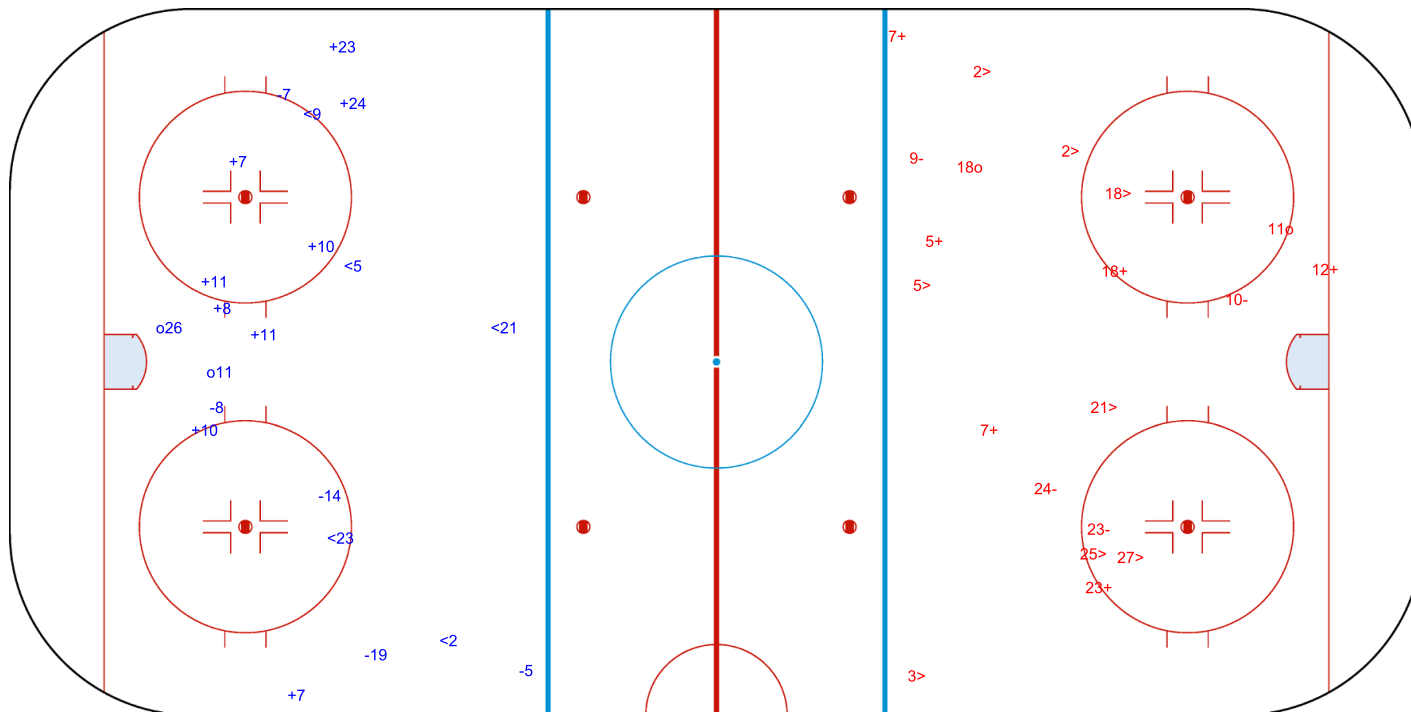

SHOT CHART  
LAT - SWE

Shots by SWE  
Goals (o): 0  
SSP (<): 8

SSG (+): 3  
SPG (-): 3

GK 1 of LAT

1st Period

Shots by LAT  
Goals (o): 1  
SSP (>): 6

SSG (+): 7  
SPG (-): 5

GK 35 of SWE

Shots by LAT  
Goals (o): 2  
SSP (<): 5

GK 35 of SWE

SWE → 2nd Period ← LAT

Shots by SWE  
Goals (o): 2  
SSP (>): 8

GK 1 of LAT

Shots by SWE

Goals (o): 0    SSG (+): 14  
SSP (-): 15    SPG (-): 7

GK 1 of LAT