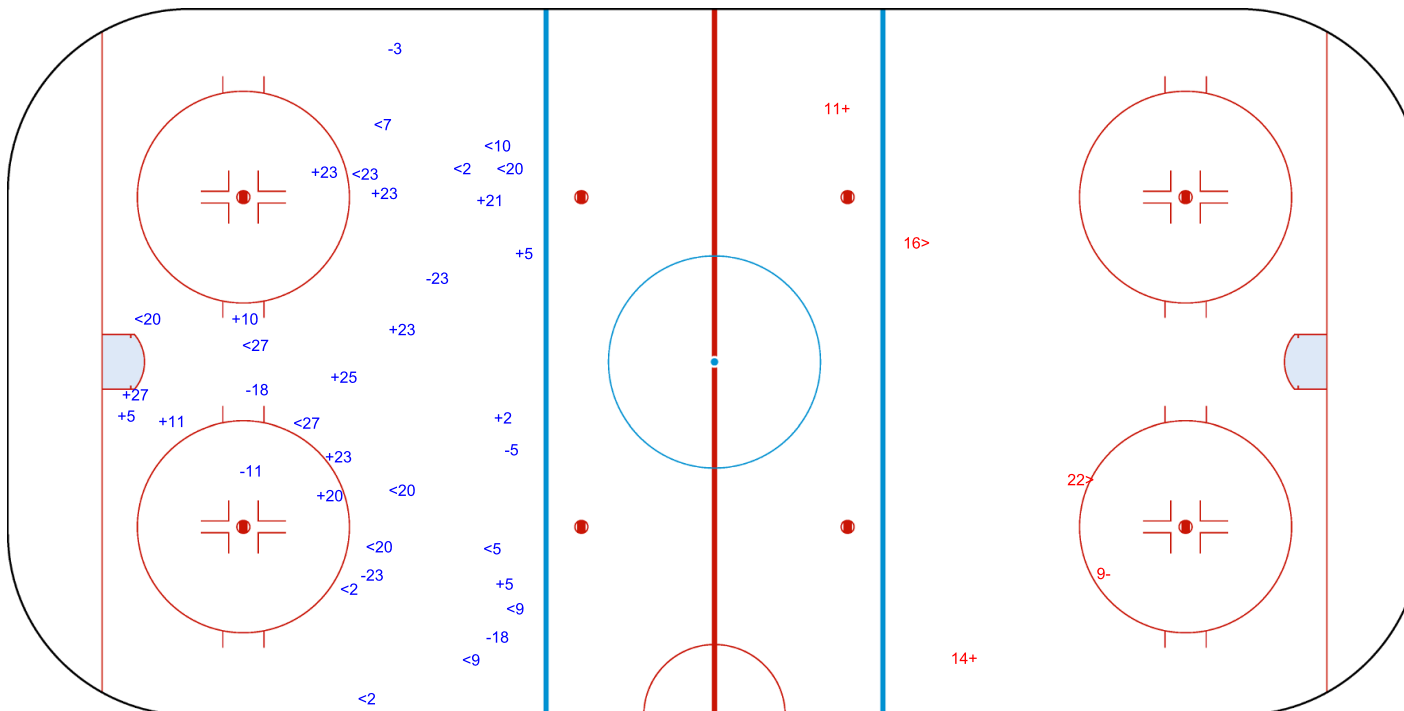

Shots by LAT  
Goals (o): 2  
SSP (<): 5

GK 35 of SWE

SWE → 2nd Period ← LAT

Shots by SWE  
Goals (o): 2  
SSP (>): 8

GK 1 of LAT

Shots by SWE

Goals (o): 0    SSG (+): 14  
SSP (-): 15    SPG (-): 7

GK 1 of LAT

3rd Period

Shots by LAT

Goals (o): 0    SSG (+): 2  
SSP (>): 2    SPG (-): 1

GK 35 of SWE

Legend:	
<b>GK</b>	Goalkeeper
<b>SPG</b>	Shots past goal
<b>SSG</b>	Shots saved by goalkeeper
<b>SSP</b>	Shots saved by player