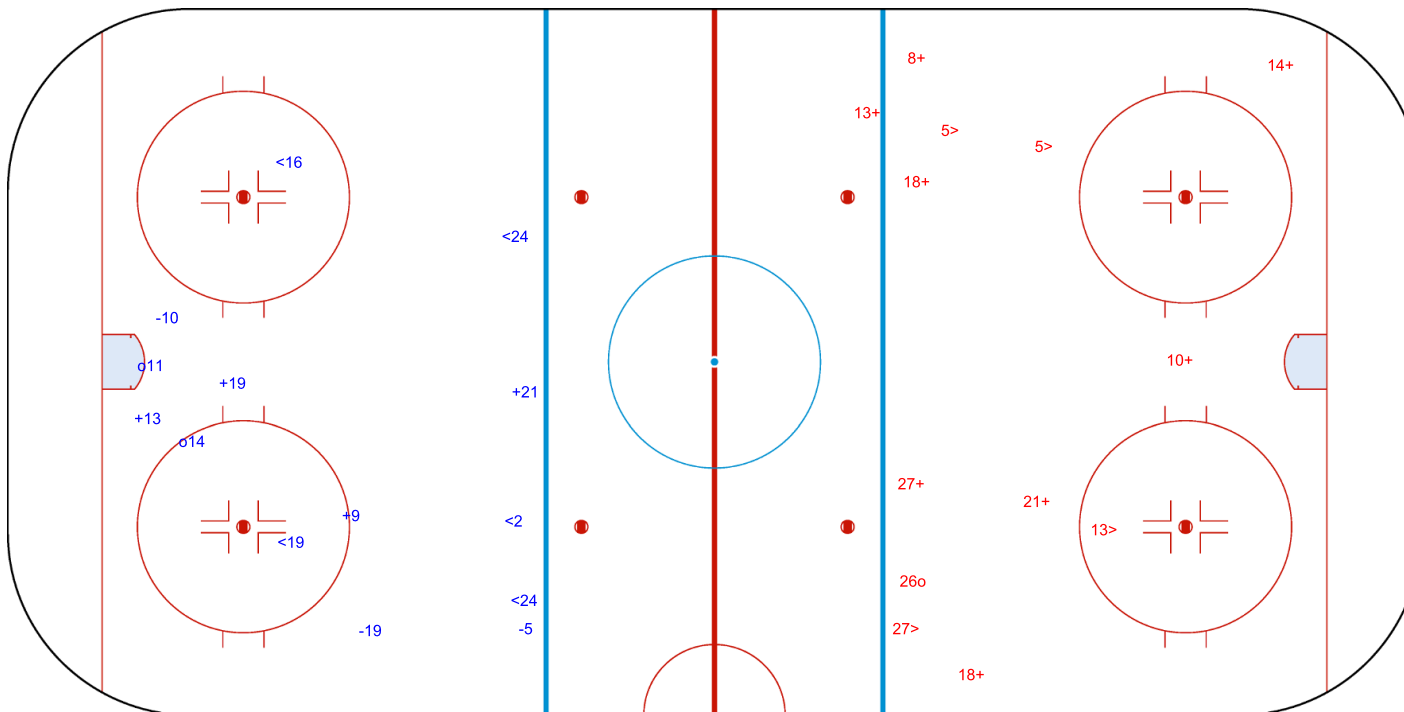

SHOT CHART  
SUI - LAT

Shots by LAT  
Goals (o): 2  
SSG (+): 4  
SSP (<): 5

GK 1 of SUI

SUI → 1st Period ← LAT

Shots by SUI  
Goals (o): 1  
SSG (>): 4  
SSP (>): 8  
SPG (-): 0

GK 1 of LAT

Shots by SUI

Goals (o): 2    SSG (+): 3

SSP (<): 3    SPG (-): 3

GK 1 of LAT

2nd Period

Shots by LAT

Goals (o): 1    SSG (+): 8

SSP (>): 5    SPG (-): 1

GK 1 of SUI

Shots by LAT