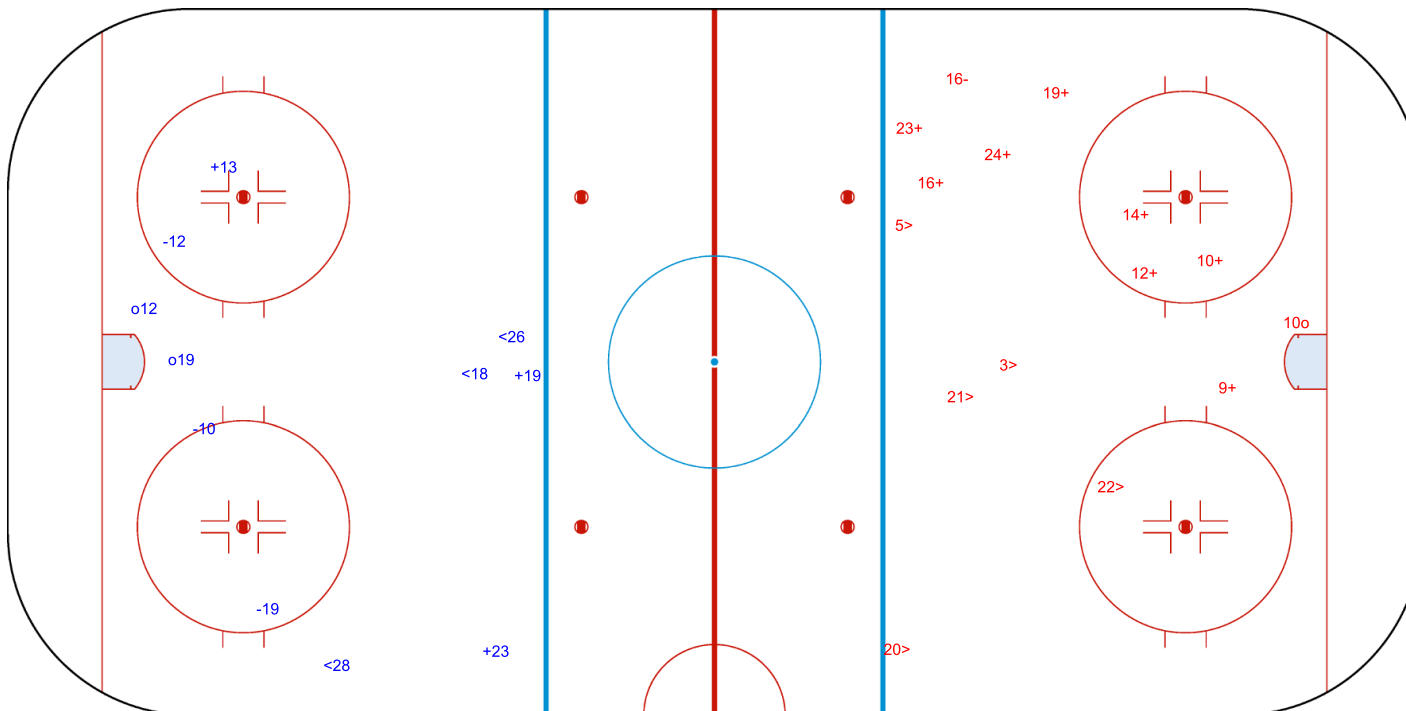

SHOT CHART  
SUI - LAT

Shots by LAT  
Goals (o): 2  
SSG (+): 4  
SSP (<): 5

GK 1 of SUI

SUI → 1st Period ← LAT

Shots by SUI  
Goals (o): 1  
SSG (>): 4  
SSP (>): 8  
SPG (-): 0

GK 1 of LAT

Shots by SUI

Goals (o): 2    SSG (+): 3

SSP (<): 3    SPG (-): 3

GK 1 of LAT

2nd Period

Shots by LAT

Goals (o): 1    SSG (+): 8

SSP (>): 5    SPG (-): 1

GK 1 of SUI

Shots by LAT

Goals (o): 0

SSG (+): 8

SSP (<): 6

SPG (-): 8

GK 1 of SUI

SUI → 3rd Period ← LAT

Shots by SUI

Goals (o): 1