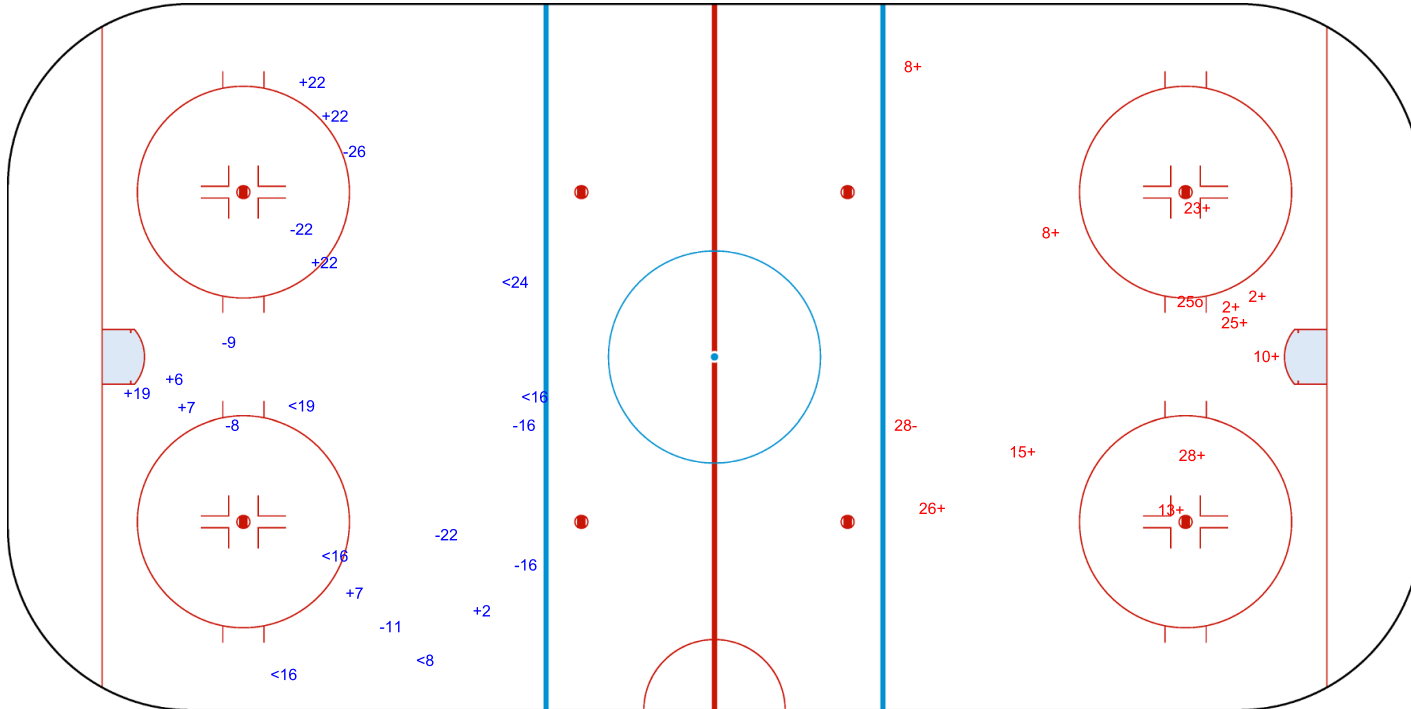

SSP (<): 3    SPG (-): 3

GK 1 of LAT

2nd Period

Shots by LAT

Goals (o): 1    SSG (+): 8

SSP (>): 5    SPG (-): 1

GK 1 of SUI

Shots by LAT

Goals (o): 0

SSG (+): 8

SSP (<): 6

SPG (-): 8

GK 1 of SUI

SUI → 3rd Period ← LAT

Shots by SUI

Goals (o): 1

SSG (+): 11

SSP (>): 0

SPG (-): 1

GK 1 of LAT

Legend:					
<b>GK</b>	Goalkeeper	<b>SPG</b>	Shots past goal	<b>SSG</b>	Shots saved by goalkeeper
				<b>SSP</b>	Shots saved by player