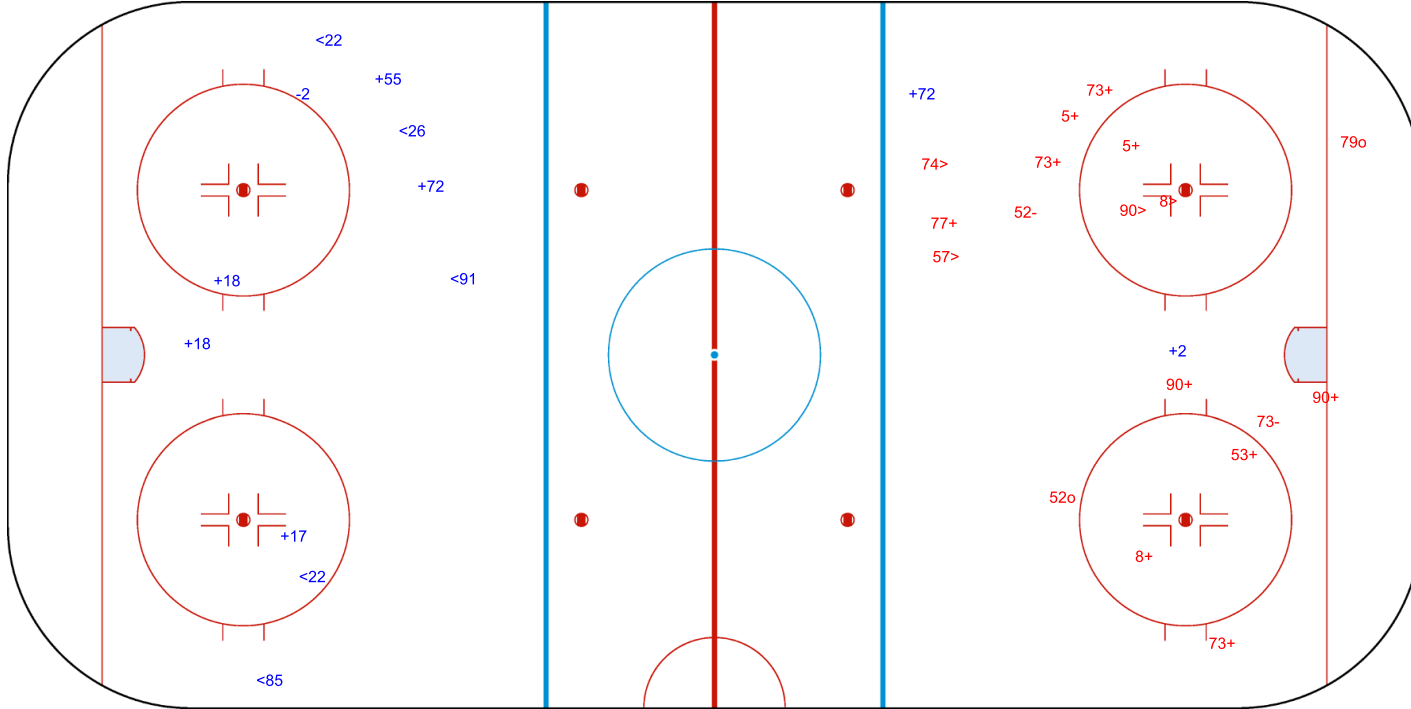

## SHOT CHART LAT - CAN

Shots by CAN

Goals (o): 2    SSG (+): 7  
SSP (<): 5    SPG (-): 5

GK 31 of LAT

GK 74 of LAT

Shots by LAT

Goals (o): 0    SSG (+): 8  
SSP (>): 2    SPG (-): 1

GK 35 of CAN

Shots by LAT  
Goals (o): 0  
SSP (<): 5  
SSG (+): 7  
SPG (-): 1

GK 35 of CAN

CAN → 2nd Period ← LAT

Shots by CAN  
Goals (o): 2  
SSP (>): 4  
SSG (+): 10  
SPG (-): 2

GK 31 of LAT

Shots by CAN

Goals (o): 2    SSG (+): 6  
SSP (-): 5    SPG (-): 5