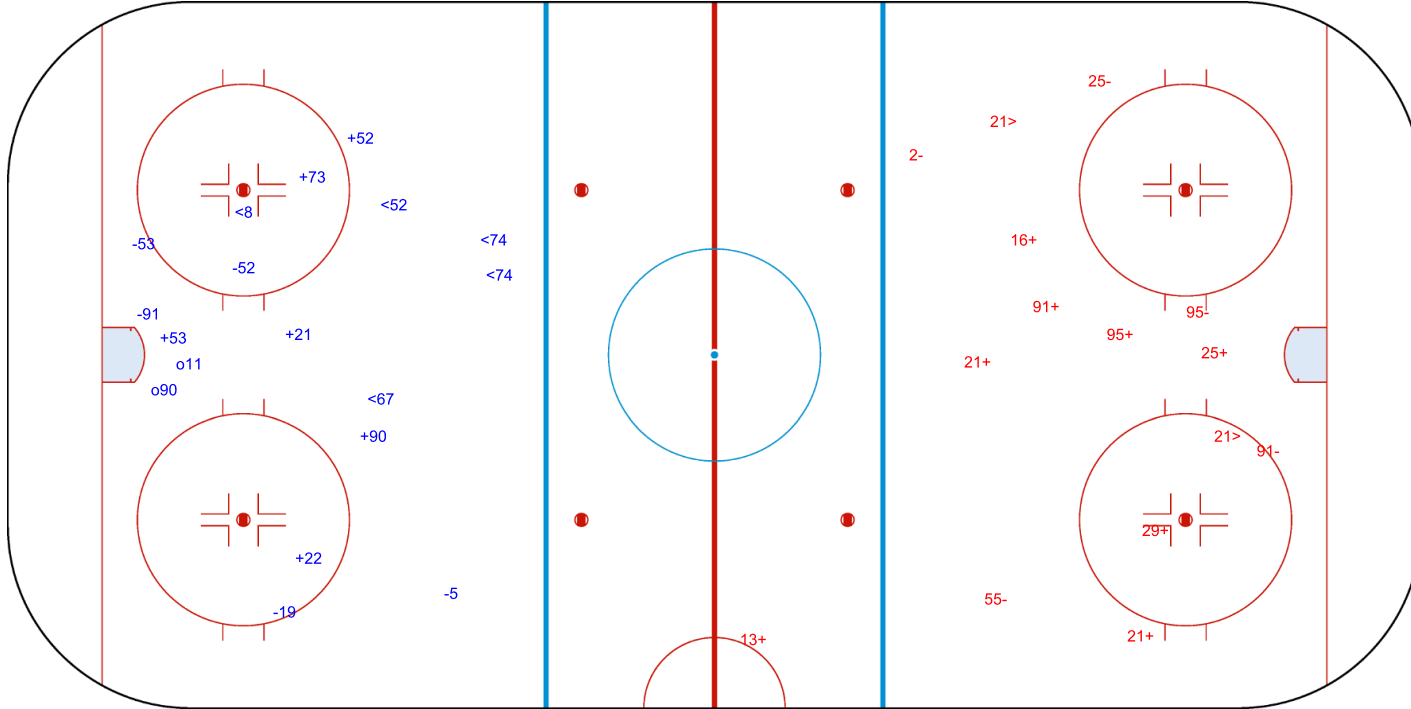

## SHOT CHART LAT - CAN

Shots by CAN

Goals (o): 2    SSG (+): 7  
SSP (<): 5    SPG (-): 5

GK 31 of LAT

GK 74 of LAT

Shots by LAT

Goals (o): 0    SSG (+): 8  
SSP (>): 2    SPG (-): 1

GK 35 of CAN

Shots by LAT  
Goals (o): 0  
SSP (<): 5  
SSG (+): 7  
SPG (-): 1

GK 35 of CAN

CAN → 2nd Period ← LAT

Shots by CAN  
Goals (o): 2  
SSP (>): 4  
SSG (+): 10  
SPG (-): 2

GK 31 of LAT

Shots by CAN

Goals (o): 2    SSG (+): 6  
SSP (-): 5    SPG (-): 5

GK 31 of LAT

LAT → 3rd Period ← CAN

Shots by LAT

Goals (o): 0    SSG (+): 8  
SSP (>): 2    SPG (-): 5

GK 35 of CAN

<b>Legend:</b>	<b>GK</b> Goalkeeper	<b>SPG</b> Shots past goal	<b>SSG</b> Shots saved by goalkeeper	<b>SSP</b> Shots saved by player
----------------	----------------------	----------------------------	--------------------------------------	----------------------------------