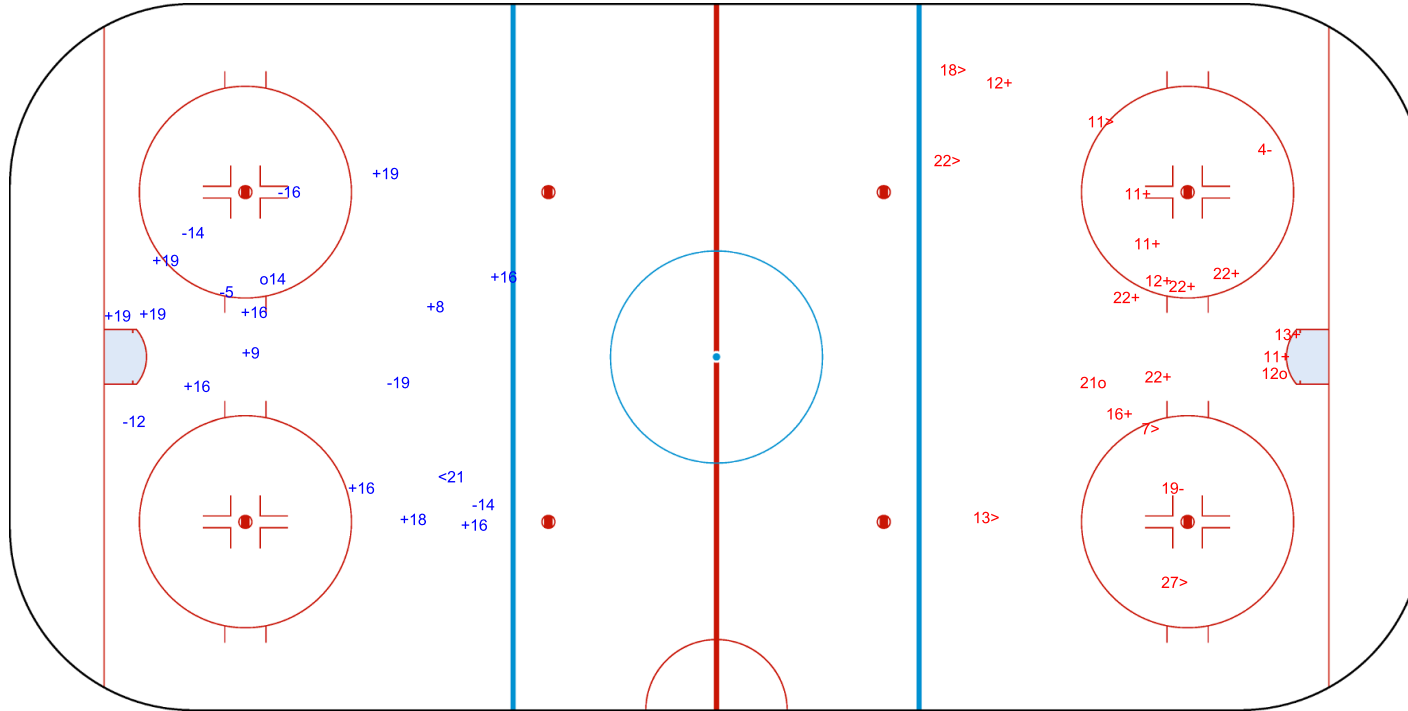

SHOT CHART
BIH - EST

Shots by EST
Goals (o): 1
SSP (-): 8

SSG (+): 4
SPG (-): 2

GK 25 of BIH

1st Period

Shots by BIH
Goals (o): 1
SSP (>): 7

SSG (+): 14
SPG (-): 5

GK 30 of EST

Shots by BIH
Goals (o): 1
SSP (<): 1
SSG (+): 12
SPG (-): 6

GK 30 of EST

EST → 2nd Period ← BIH

Shots by EST
Goals (o): 2
SSP (>): 6
SSG (+): 11
SPG (-): 2

GK 25 of BIH

Shots by EST

Goals (o): 1 SSG (+): 4
SSP (-): 4 SPG (-): 2