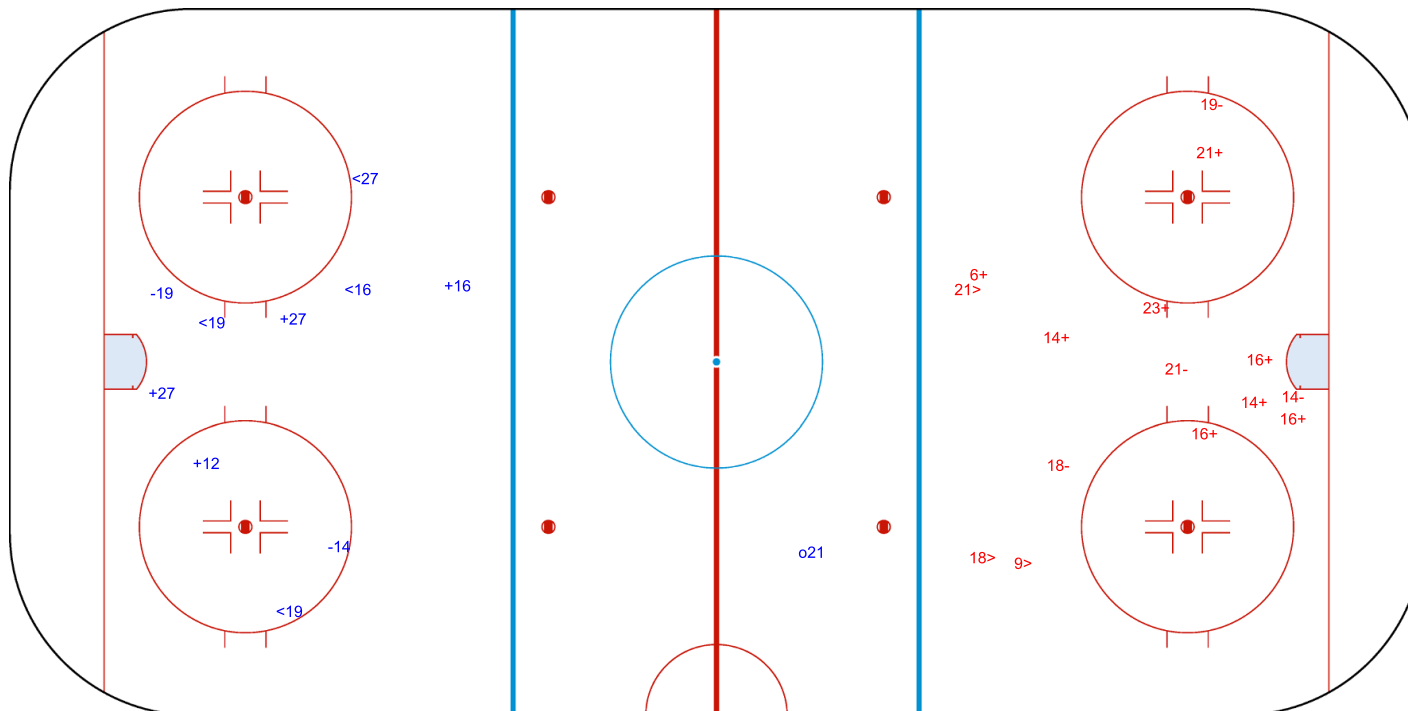

Shots by EST

Goals (o): 1   SSG (+): 4
SSP (-): 4   SPG (-): 2

GK 25 of BIH

ENG

3rd Period

Shots by BIH

Goals (o): 0   SSG (+): 8
SSP (>): 3   SPG (-): 4

GK 30 of EST

Legend:	ENG Empty net goal	GK Goalkeeper	SPG Shots past goal	SSG Shots saved by goalkeeper	SSP Shots saved by player