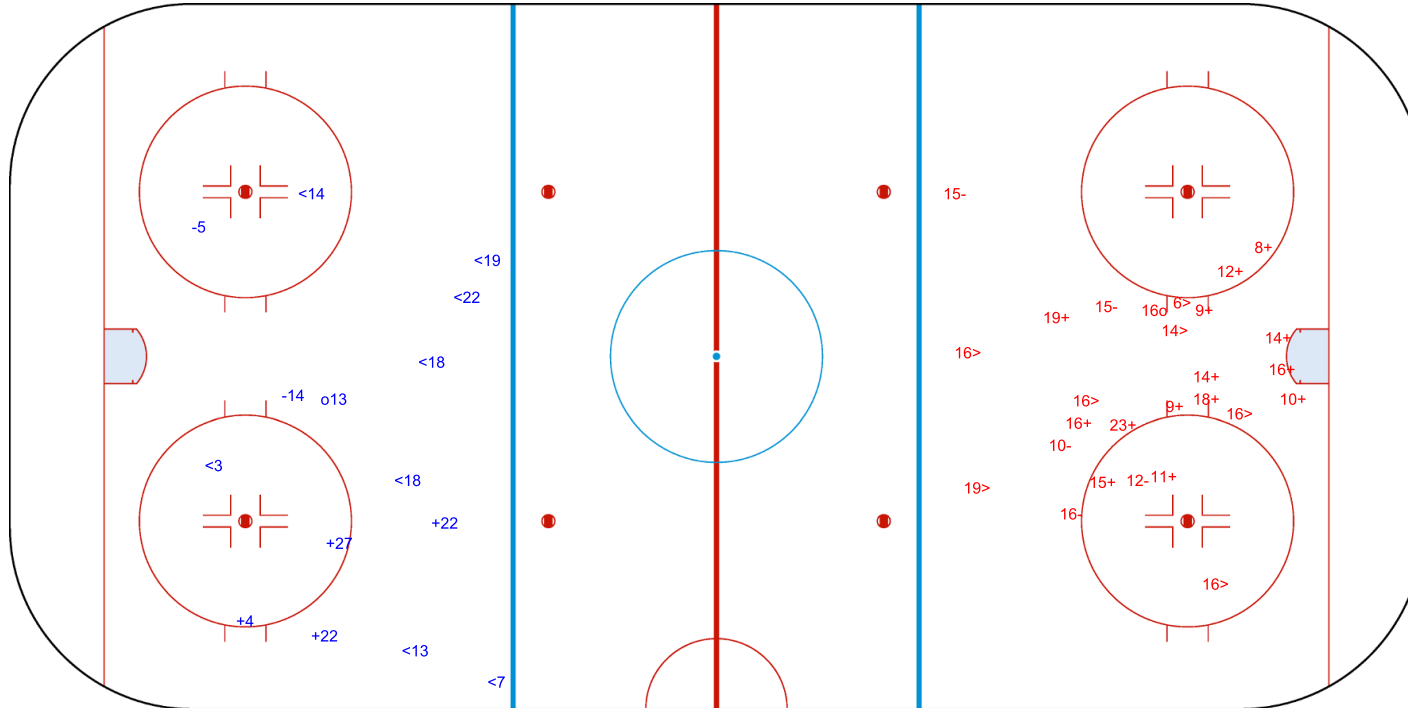

SHOT CHART
BIH - EST

Shots by EST
Goals (o): 1
SSP (-): 8

SSG (+): 4
SPG (-): 2

GK 25 of BIH

1st Period

Shots by BIH
Goals (o): 1
SSP (>): 7

SSG (+): 14
SPG (-): 5

GK 30 of EST

Shots by BIH
Goals (o): 1
SSP (<): 1
SSG (+): 12
SPG (-): 6

GK 30 of EST

EST → 2nd Period ← BIH

Shots by EST
Goals (o): 2
SSP (>): 6
SSG (+): 11
SPG (-): 2

GK 25 of BIH

Shots by EST

Goals (o): 1 SSG (+): 4
SSP (-): 4 SPG (-): 2