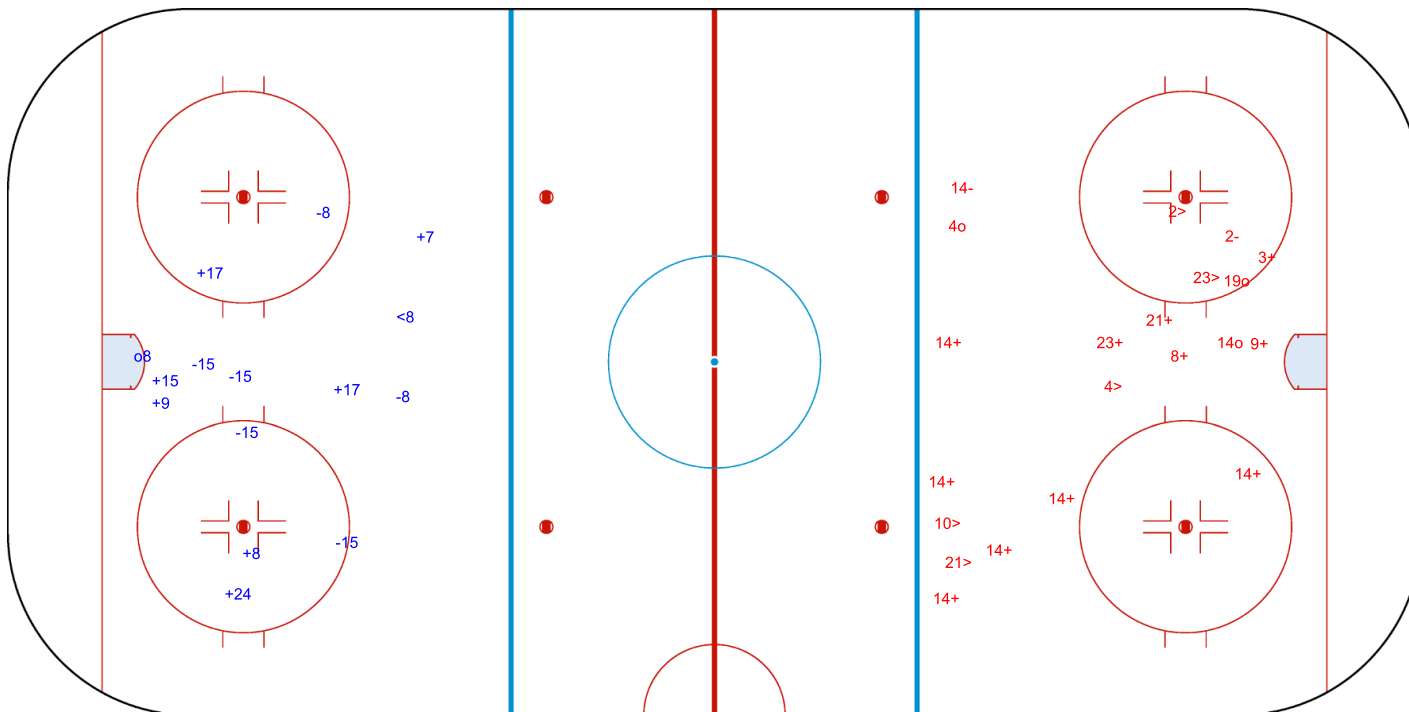

SHOT CHART
GBR - SLO

Shots by GBR
Goals (o): 1
SSP (<): 1
SSG (+): 12
SPG (-): 1

GK 1 of SLO

1st Period

Shots by SLO
Goals (o): 0
SSP (>): 3
SSG (+): 10
SPG (-): 1

GK 1 of GBR

Shots by SLO

Goals (o): 1 SSG (+): 7
SSP (<): 1 SPG (-): 6

GK 1 of GBR

2nd Period

Shots by GBR

Goals (o): 3 SSG (+): 11
SSP (>): 5 SPG (-): 2

GK 1 of SLO

Shots by GBR

Goals (o): 4 SSG (+): 20
SSP (<): 1 SPG (-): 3

GK 1 of SLO