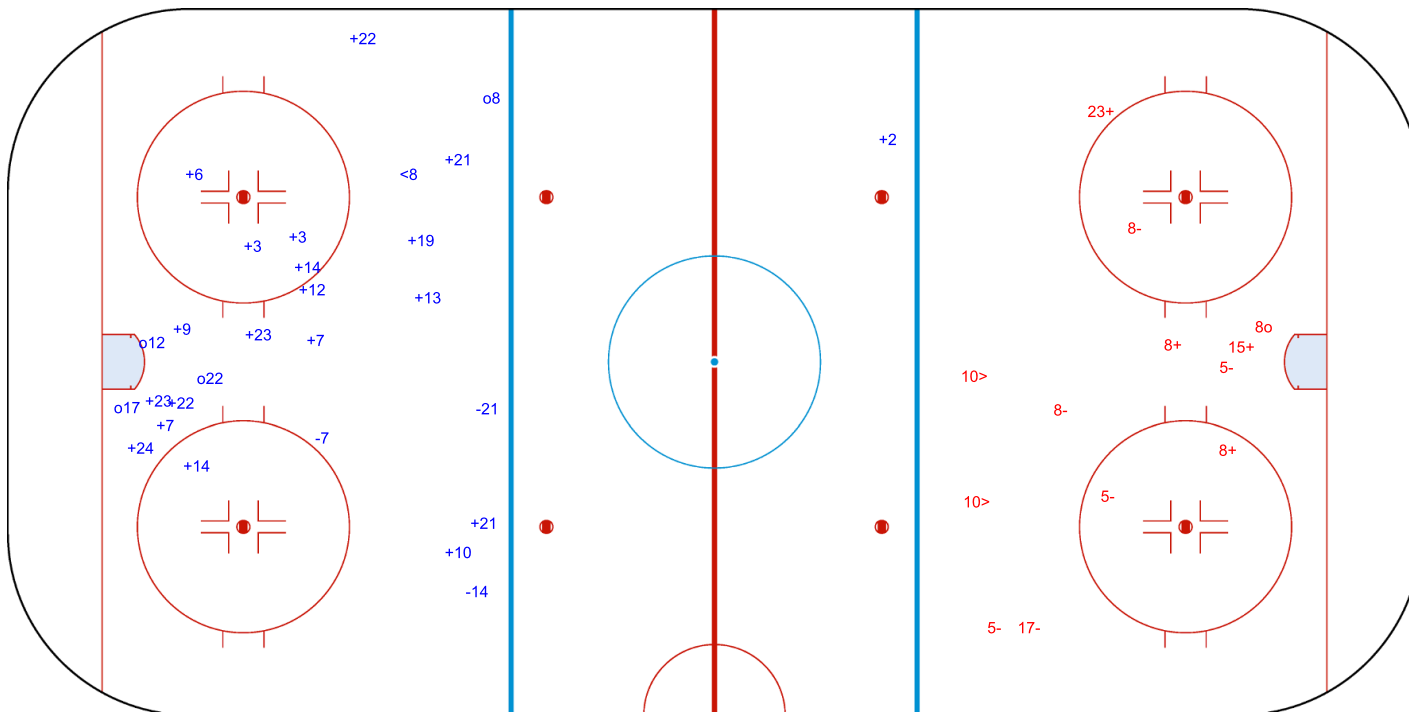

GK 1 of GBR

2nd Period

Shots by GBR

Goals (o): 3 SSG (+): 11
SSP (>): 5 SPG (-): 2

GK 1 of SLO

Shots by GBR

Goals (o): 4 SSG (+): 20
SSP (<): 1 SPG (-): 3

GK 1 of SLO

3rd Period

Shots by SLO

Goals (o): 1 SSG (+): 4
SSP (>): 2 SPG (-): 6

GK 1 of GBR

Legend:	
GK	Goalkeeper
SPG	Shots past goal
SSG	Shots saved by goalkeeper
SSP	Shots saved by player