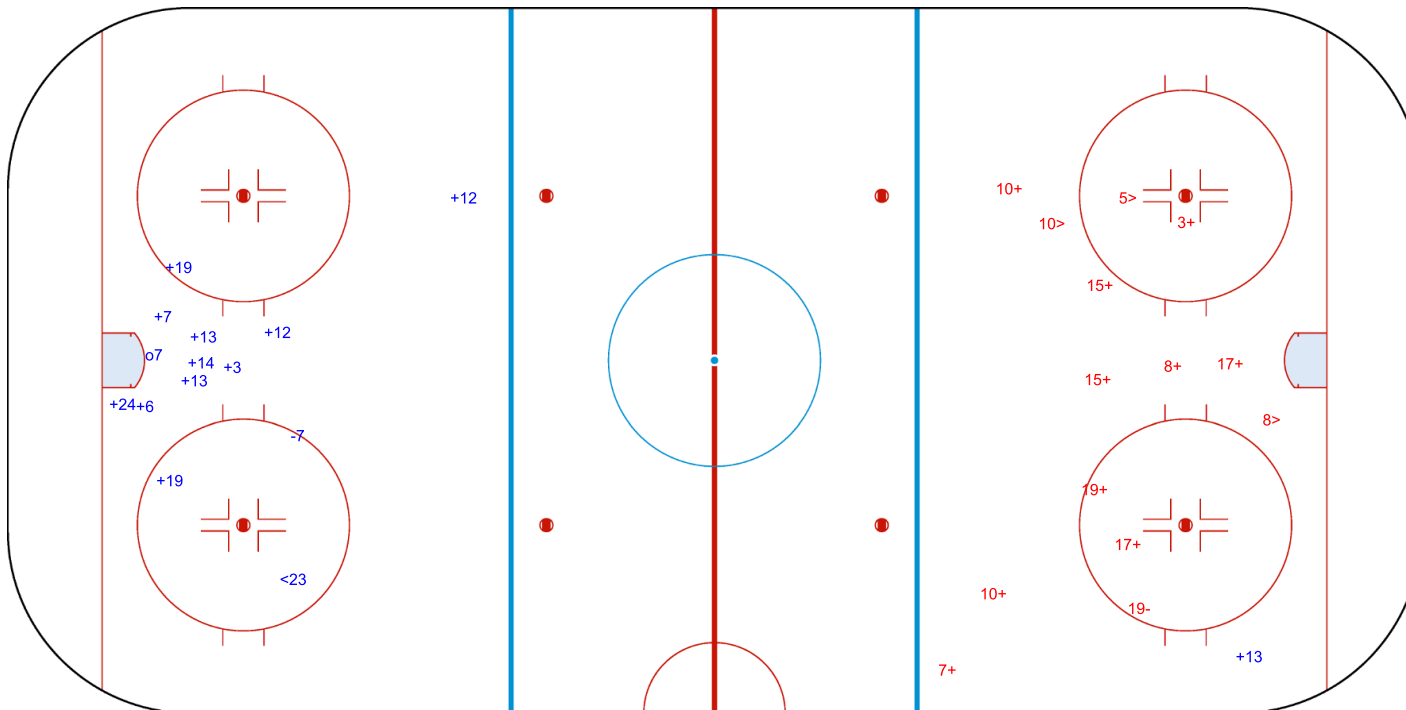

SHOT CHART
GBR - SLO

Shots by GBR
Goals (o): 1
SSP (<): 1
SSG (+): 12
SPG (-): 1

GK 1 of SLO

1st Period

Shots by SLO
Goals (o): 0
SSP (>): 3
SSG (+): 10
SPG (-): 1

GK 1 of GBR

Shots by SLO

Goals (o): 1 SSG (+): 7
SSP (<): 1 SPG (-): 6

GK 1 of GBR

2nd Period

Shots by GBR

Goals (o): 3 SSG (+): 11
SSP (>): 5 SPG (-): 2

GK 1 of SLO

Shots by GBR

Goals (o): 4 SSG (+): 20
SSP (<): 1 SPG (-): 3

GK 1 of SLO