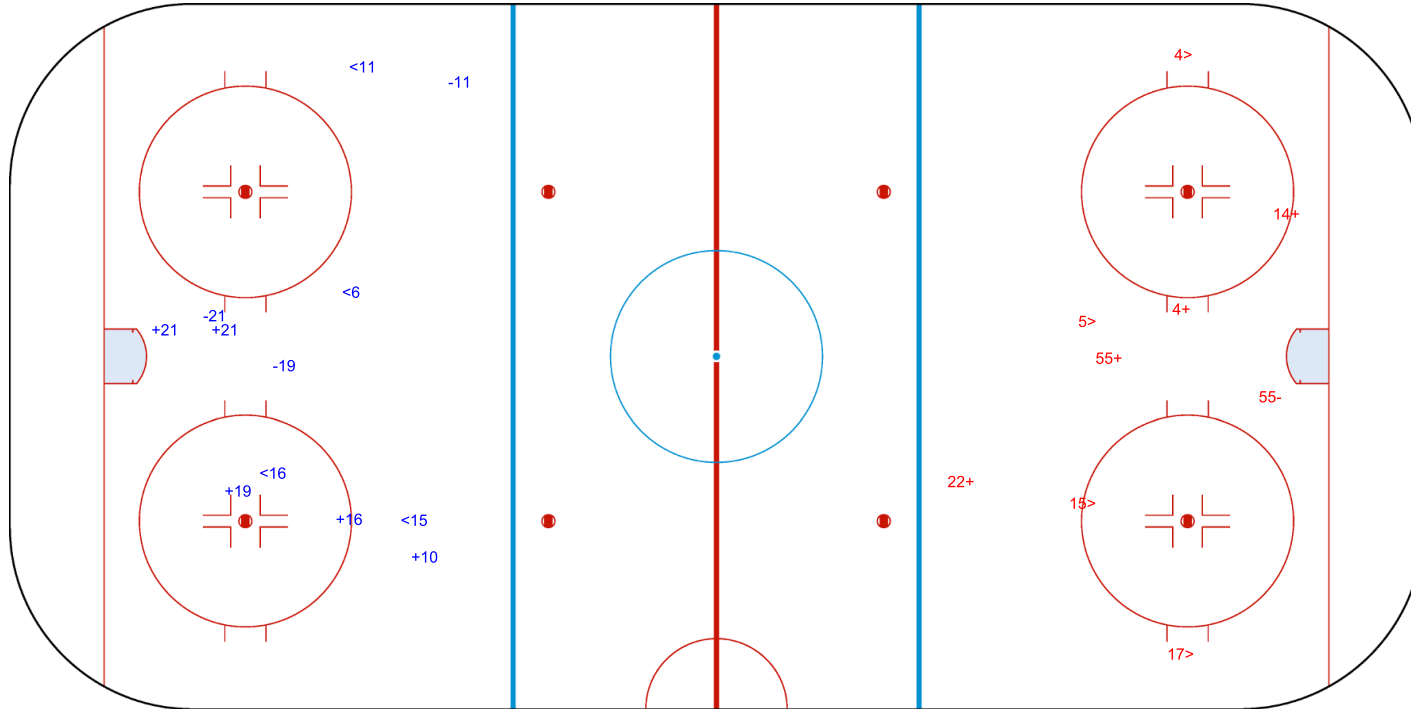

SHOT CHART  
ROU - CRO

Shots by ROU  
Goals (o): 0  
SSP (<): 4

SSG (+): 5  
SPG (-): 3

GK 25 of CRO

1st Period

Shots by CRO  
Goals (o): 0  
SSP (>): 4

SSG (+): 4  
SPG (-): 1

GK 20 of ROU

Shots by CRO

Goals (o): 1    SSG (+): 11

SSP (<): 0    SPG (-): 0

GK 20 of ROU

2nd Period

Shots by ROU

Goals (o): 2    SSG (+): 9

SSP (>): 2    SPG (-): 5