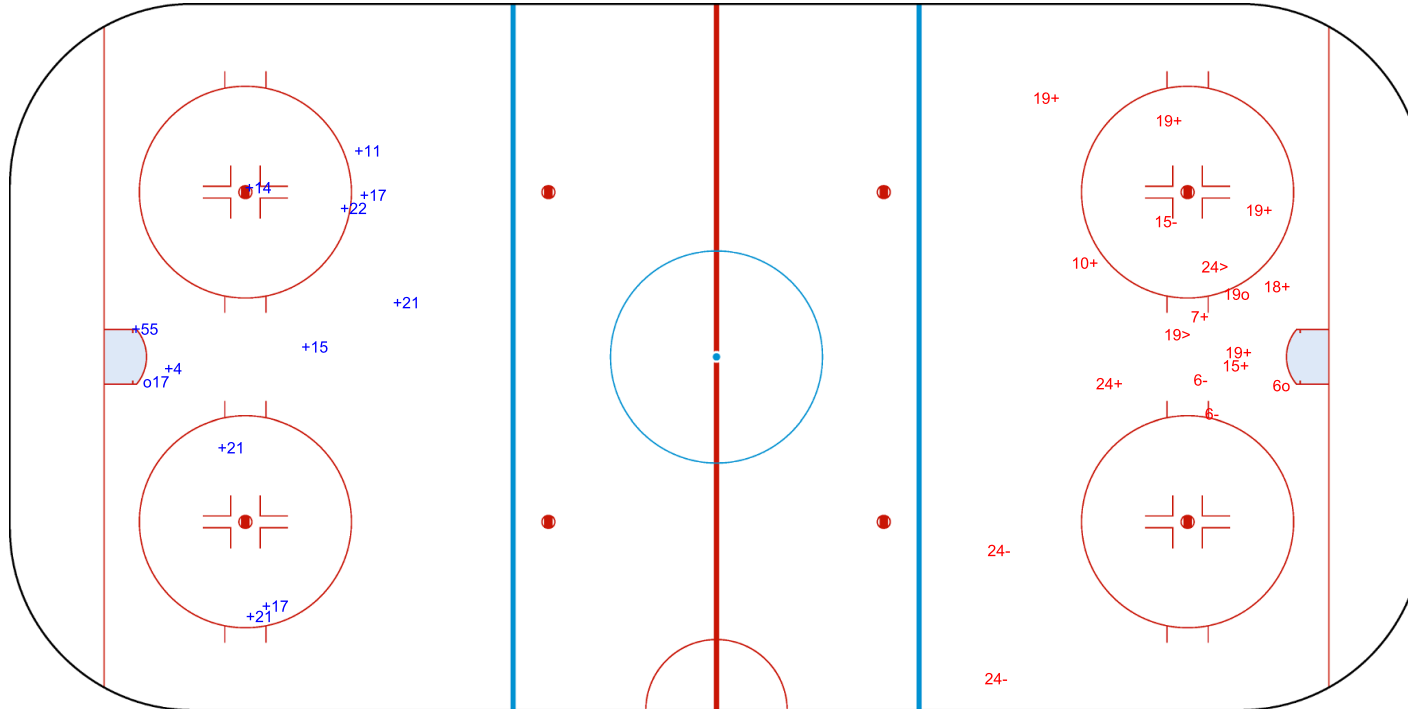

SHOT CHART  
ROU - CRO

Shots by ROU  
Goals (o): 0  
SSP (<): 4

SSG (+): 5  
SPG (-): 3

GK 25 of CRO

1st Period

Shots by CRO  
Goals (o): 0  
SSP (>): 4

SSG (+): 4  
SPG (-): 1

GK 20 of ROU

Shots by CRO

Goals (o): 1    SSG (+): 11

SSP (<): 0    SPG (-): 0

GK 20 of ROU

2nd Period

Shots by ROU

Goals (o): 2    SSG (+): 9

SSP (>): 2    SPG (-): 5