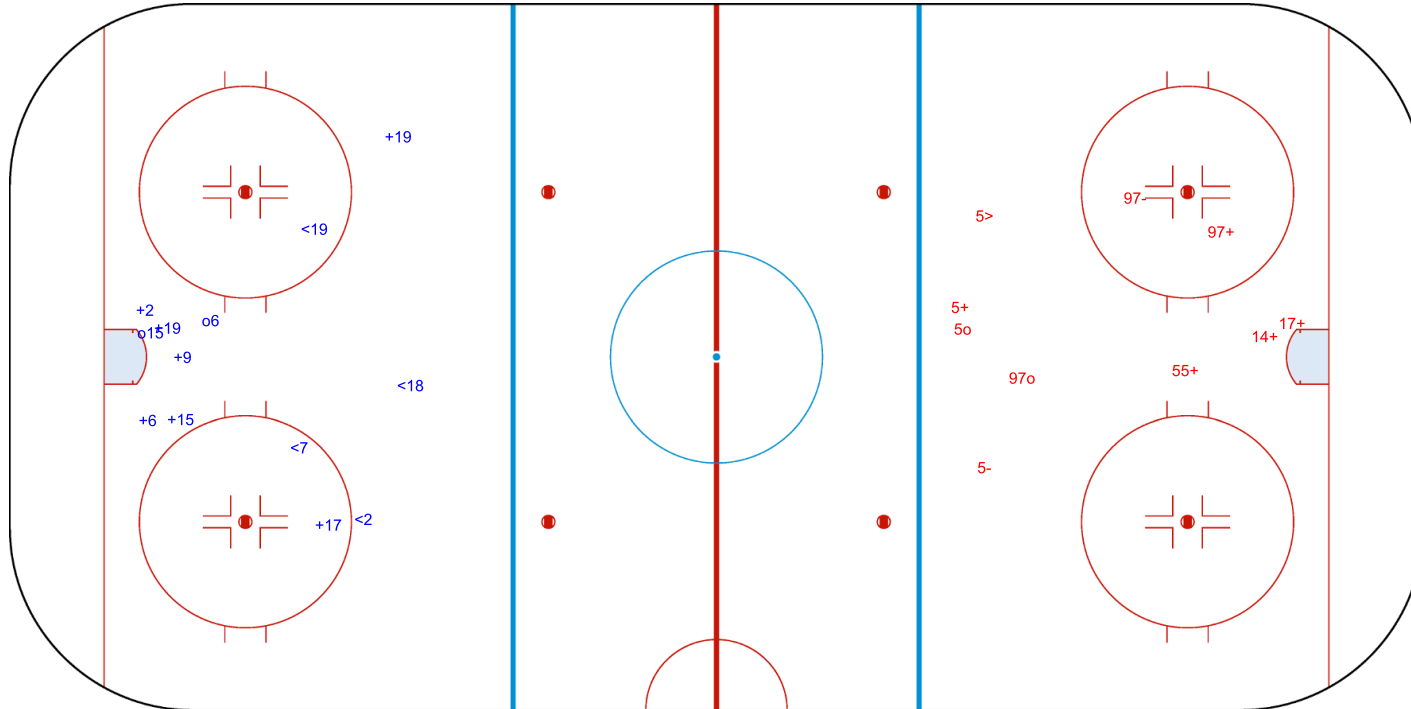

GK 25 of CRO

Shots by ROU

Goals (o): 2    SSG (+): 7  
SSP (<): 4    SPG (-): 0

GK 25 of CRO

3rd Period

Shots by CRO

Goals (o): 2    SSG (+): 5  
SSP (>): 1    SPG (-): 2

GK 20 of ROU