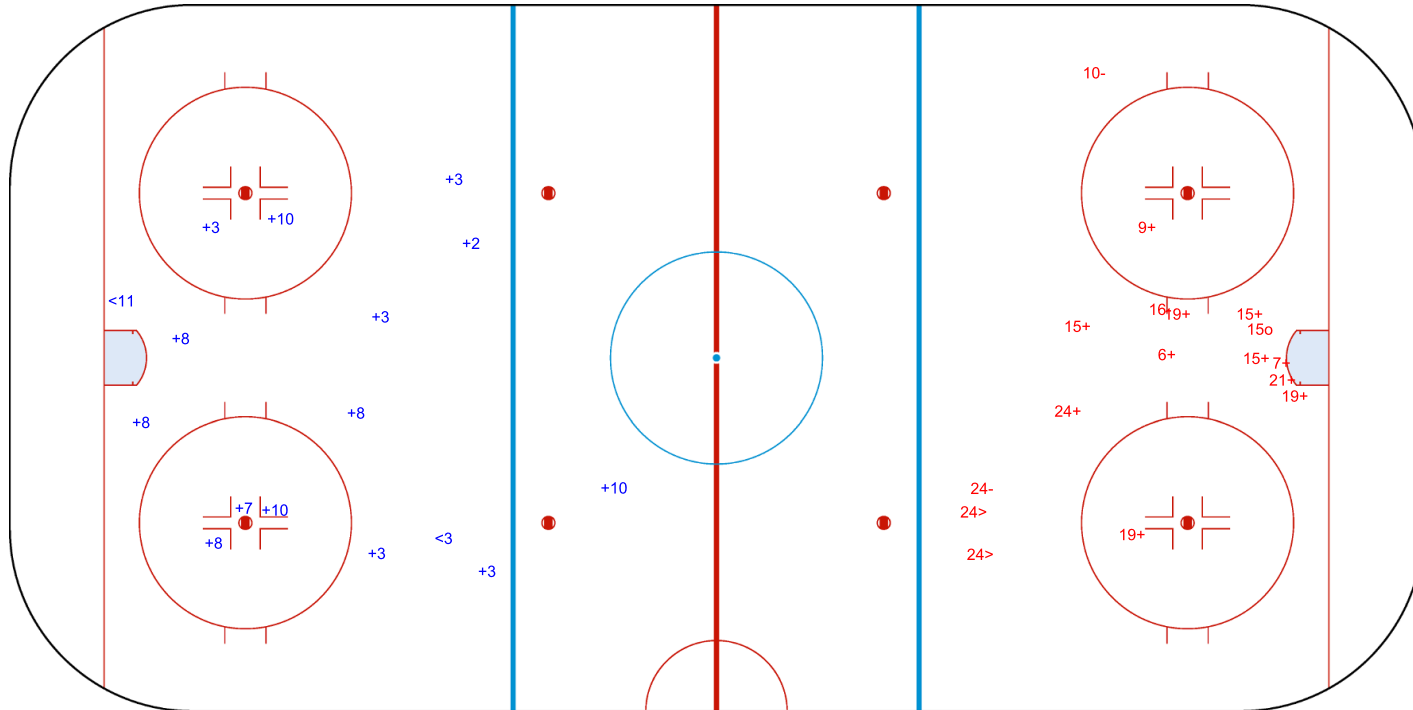

SHOT CHART
ROU - LTU

Shots by ROU
Goals (o): 0
SSP (<): 3
SSG (+): 11
SPG (-): 0

GK 25 of LTU

1st Period

Shots by LTU
Goals (o): 1
SSP (>): 2
SSG (+): 6
SPG (-): 0

GK 20 of ROU

Shots by LTU

Goals (o): 0 SSG (+): 14
SSP (<): 2 SPG (-): 0

GK 20 of ROU

2nd Period

Shots by ROU

Goals (o): 1 SSG (+): 11
SSP (>): 2 SPG (-): 3

GK 25 of LTU

Shots by ROU

Goals (o): 1 SSG (+): 9
SSP (<): 0 SPG (-): 2

GK 25 of LTU