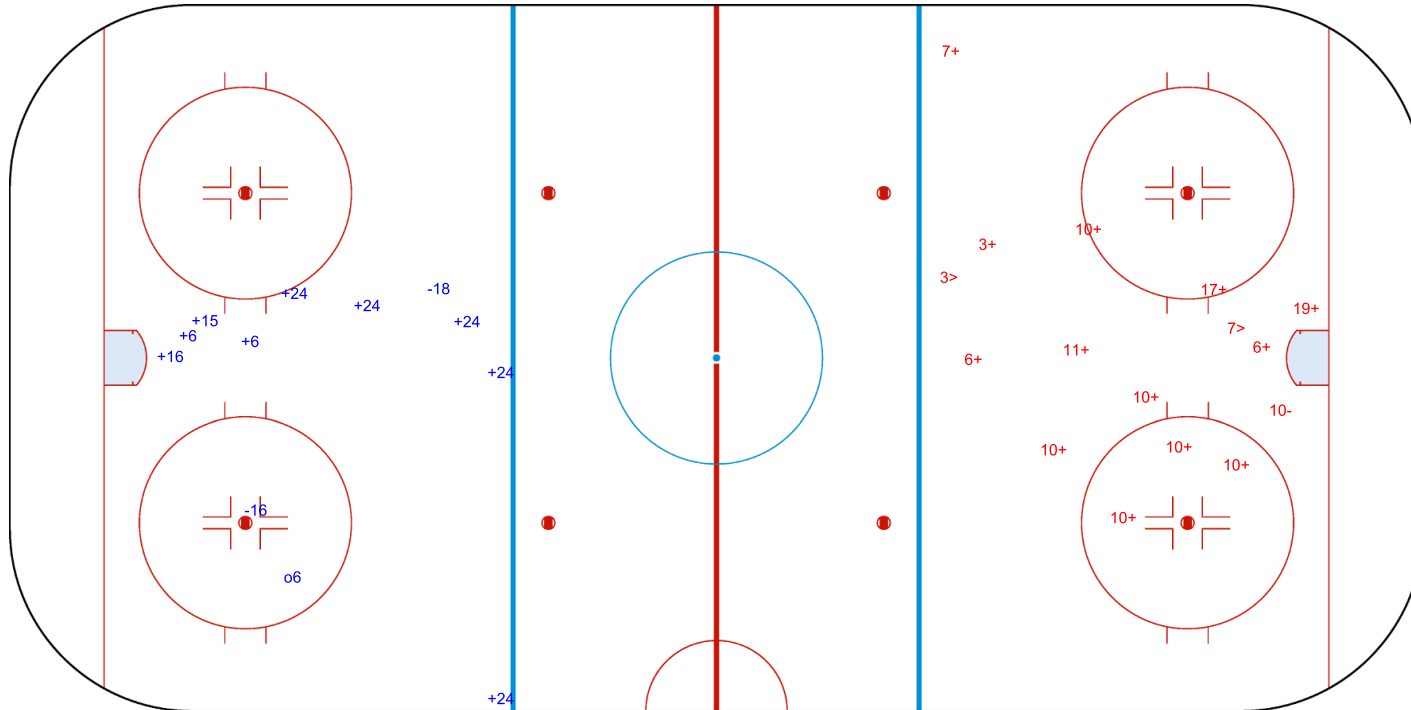

3rd Period

Shots by LTU

Goals (o): 0 SSG (+): 13
SSP (>): 2 SPG (-): 1

GK 20 of ROU

Legend:		
GK	Goalkeeper	
SPG	Shots past goal	
SSG	Shots saved by goalkeeper	
SSP	Shots saved by player	