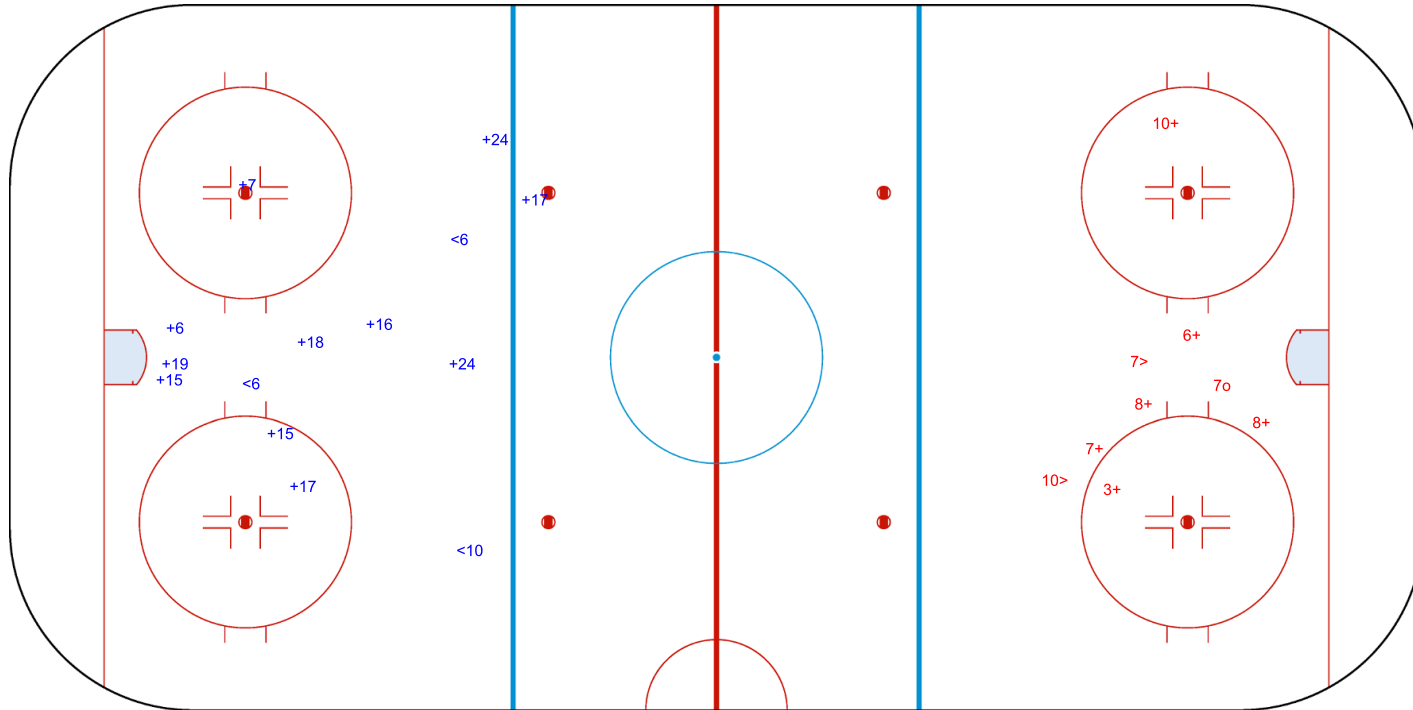

SHOT CHART
ROU - LTU

Shots by ROU
Goals (o): 0
SSP (<): 3
SSG (+): 11
SPG (-): 0

GK 25 of LTU

1st Period

Shots by LTU
Goals (o): 1
SSP (>): 2
SSG (+): 6
SPG (-): 0

GK 20 of ROU

Shots by LTU

Goals (o): 0 SSG (+): 14
SSP (<): 2 SPG (-): 0

GK 20 of ROU

2nd Period

Shots by ROU

Goals (o): 1 SSG (+): 11
SSP (>): 2 SPG (-): 3

GK 25 of LTU

Shots by ROU

Goals (o): 1 SSG (+): 9
SSP (<): 0 SPG (-): 2

GK 25 of LTU