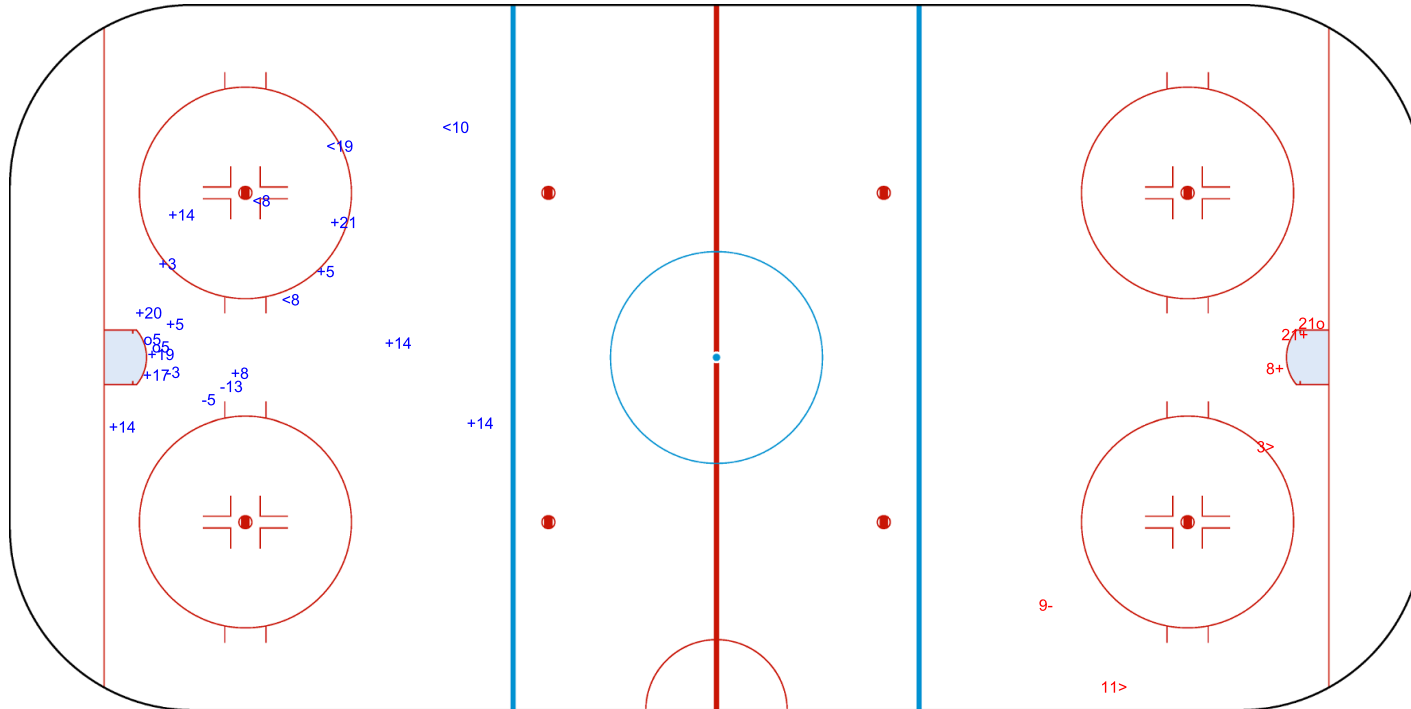

SHOT CHART
RSA - SRB

Shots by SRB
Goals (o): 2
SSP (<): 4
SSG (+): 12
SPG (-): 3

GK 1 of RSA

1st Period

Shots by RSA
Goals (o): 1
SSP (>): 2
SSG (+): 2
SPG (-): 1

GK 1 of SRB

Shots by RSA

Goals (o): 1

SSP (<): 0

SSG (+): 8

SPG (-): 2

GK 1 of SRB

2nd Period

Shots by SRB

Goals (o): 4

SSP (>): 2