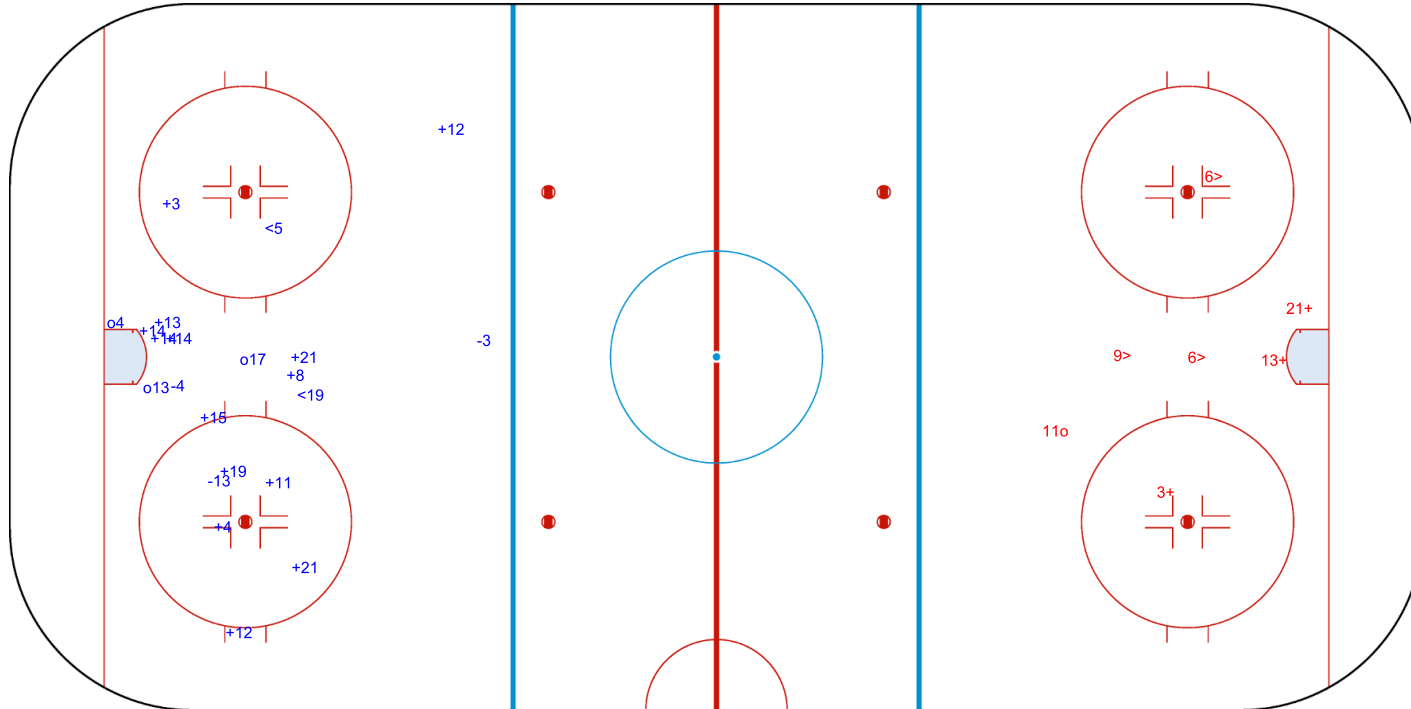

SSG (+): 10

SPG (-): 4

GK 1 of RSA

Shots by SRB

Goals (o): 3 SSG (+): 14
SSP (-): 2 SPG (-): 3

GK 1 of RSA

GK 20 of RSA

3rd Period