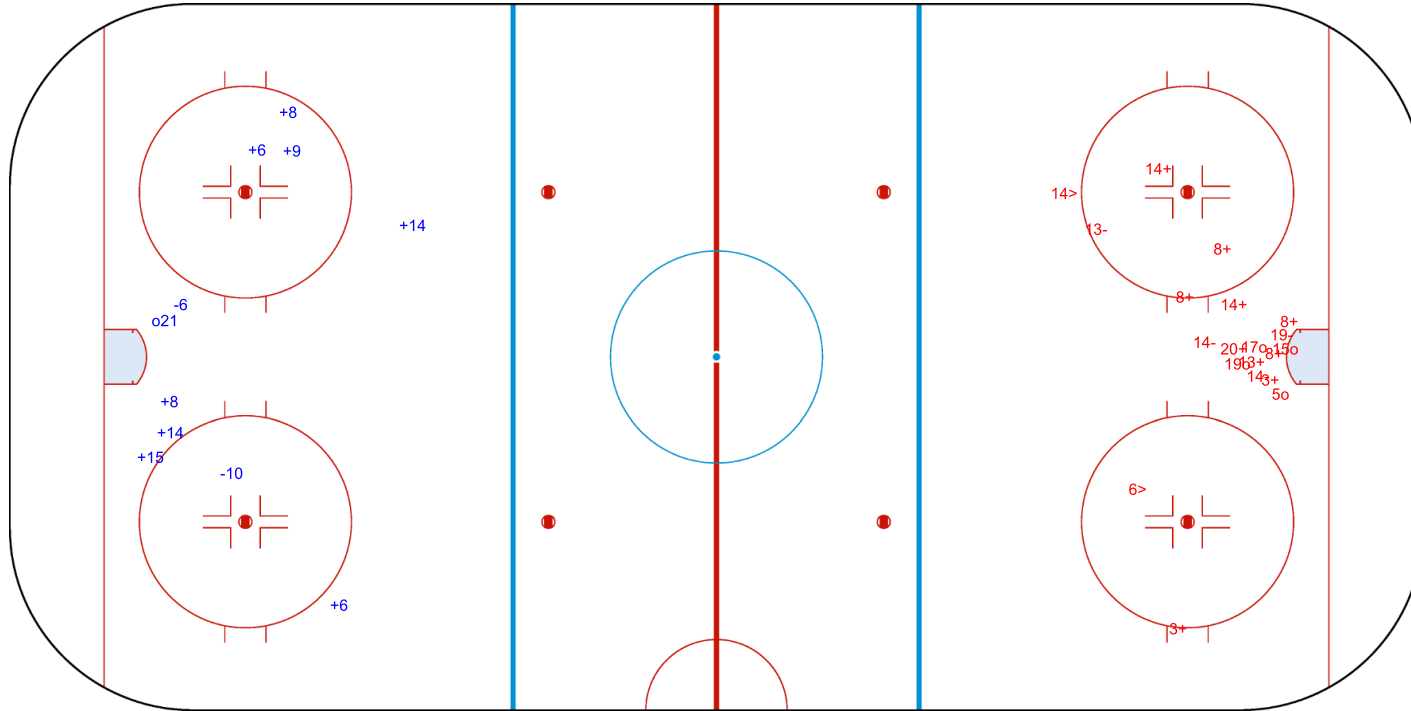

SHOT CHART
RSA - SRB

Shots by SRB
Goals (o): 2
SSP (<): 4
SSG (+): 12
SPG (-): 3

GK 1 of RSA

1st Period

Shots by RSA
Goals (o): 1
SSP (>): 2
SSG (+): 2
SPG (-): 1

GK 1 of SRB

Shots by RSA

Goals (o): 1

SSP (<): 0

SSG (+): 8

SPG (-): 2

GK 1 of SRB

2nd Period

Shots by SRB

Goals (o): 4

SSP (>): 2

SSG (+): 10

SPG (-): 4

GK 1 of RSA

Shots by SRB

Goals (o): 3 SSG (+): 14
SSP (-): 2 SPG (-): 3

GK 1 of RSA

GK 20 of RSA

3rd Period