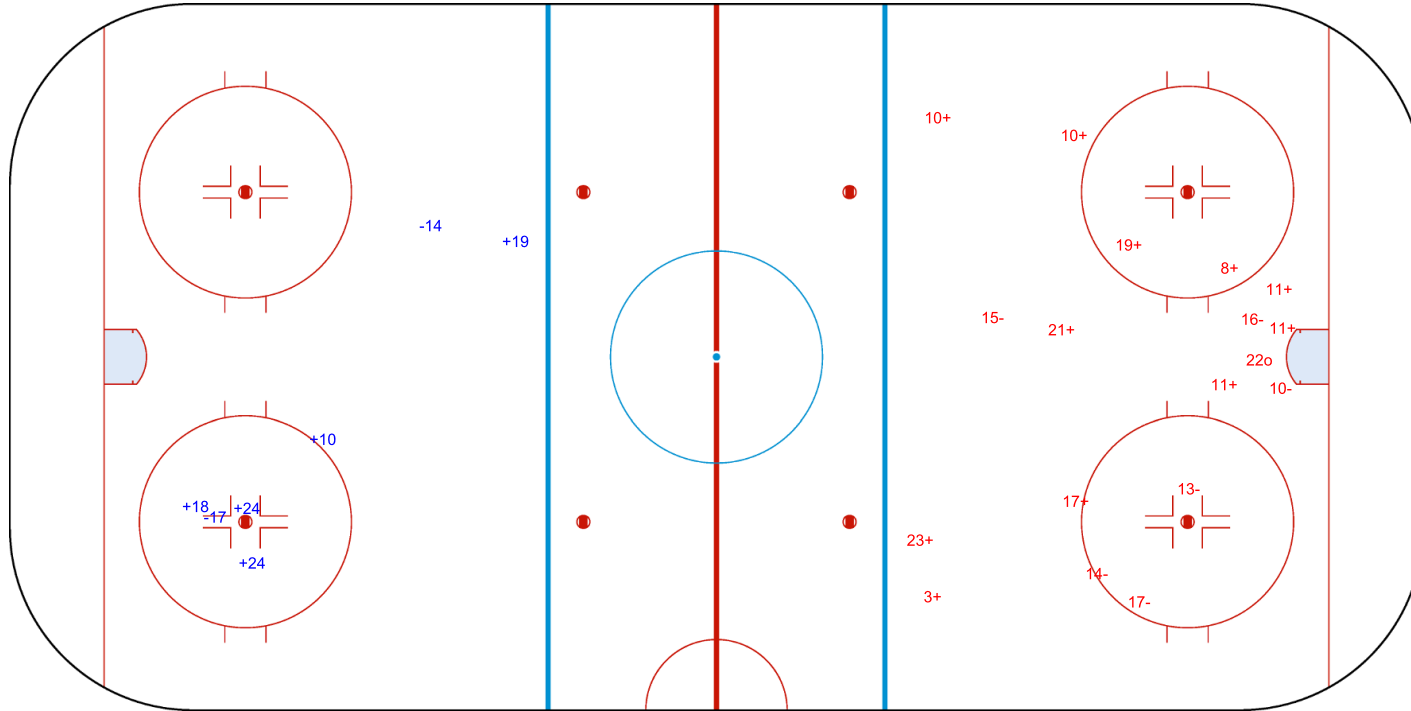

ICE HOCKEY  
U20 WORLD  
CHAMPIONSHIP  
LITHUANIA  
Vilnius  
Division II - Group A

PRAMOGU ARENA

MON 6 JAN 2020  
START TIME 19:00

IIHF ICE HOCKEY U20 WORLD CHAMPIONSHIP DIV II GROUP A

ROUND ROBIN, GAME 3

INTERNATIONAL  
ICE HOCKEY  
FEDERATION

Shots by ESP

Goals (o): 0    SSG (+): 5  
SSP (<): 0    SPG (-): 2

GK 1 of LTU

Period: 3

Shots by LTU

Goals (o): 1    SSG (+): 11  
SSP (>): 0    SPG (-): 6

GK 1 of ESP