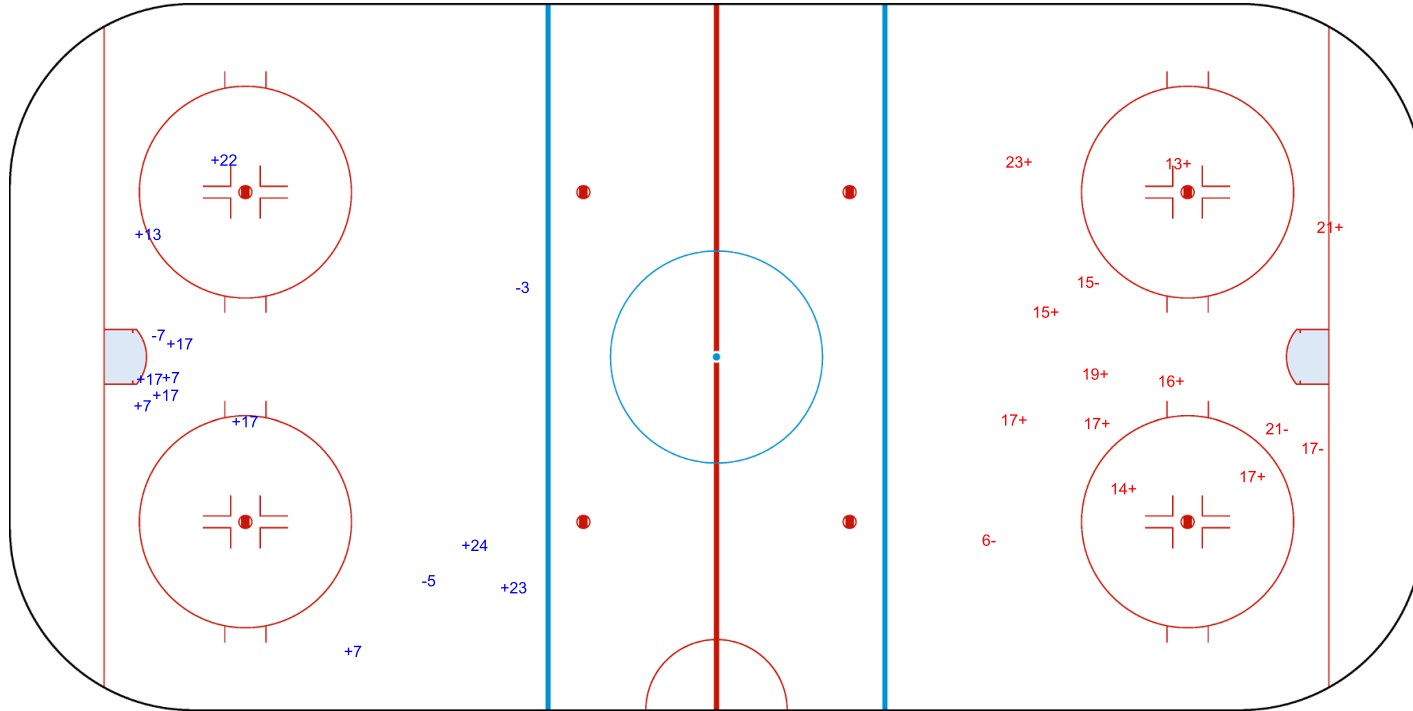

ROUND ROBIN, GAME 3

INTERNATIONAL  
ICE HOCKEY  
FEDERATION

Shots by LTU

Goals (o): 0

SSG (+): 11

SSP (<): 0

SPG (-): 3

GK 1 of ESP

Period: 2

Shots by ESP

Goals (o): 0

SSG (+): 10

SSP (>): 0

SPG (-): 4

GK 1 of LTU

2020

ICE HOCKEY  
U20 WORLD  
CHAMPIONSHIP  
LITHUANIA  
Vilnius  
Division II - Group A

PRAMOGU ARENA

MON 6 JAN 2020  
START TIME 19:00

IIHF ICE HOCKEY U20 WORLD CHAMPIONSHIP DIV II GROUP A

ROUND ROBIN, GAME 3