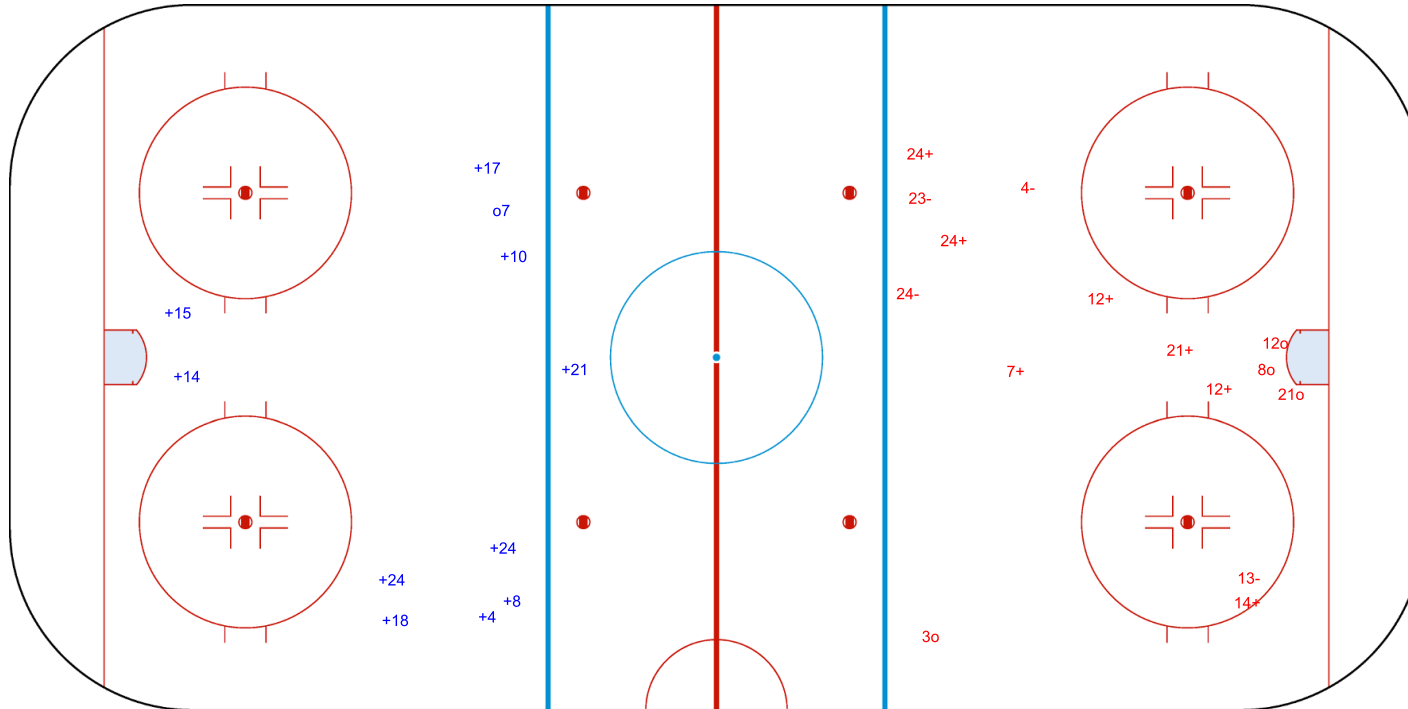

SHOT CHART

LTU - ESP

Period: 1

Shots by ESP

Goals (o): 1   SSG (+): 10
SSP (<): 0   SPG (-): 0

GK 1 of LTU

Shots by LTU

Goals (o): 4   SSG (+): 7
SSP (>): 0   SPG (-): 4

GK 1 of ESP

GK 25 of ESP