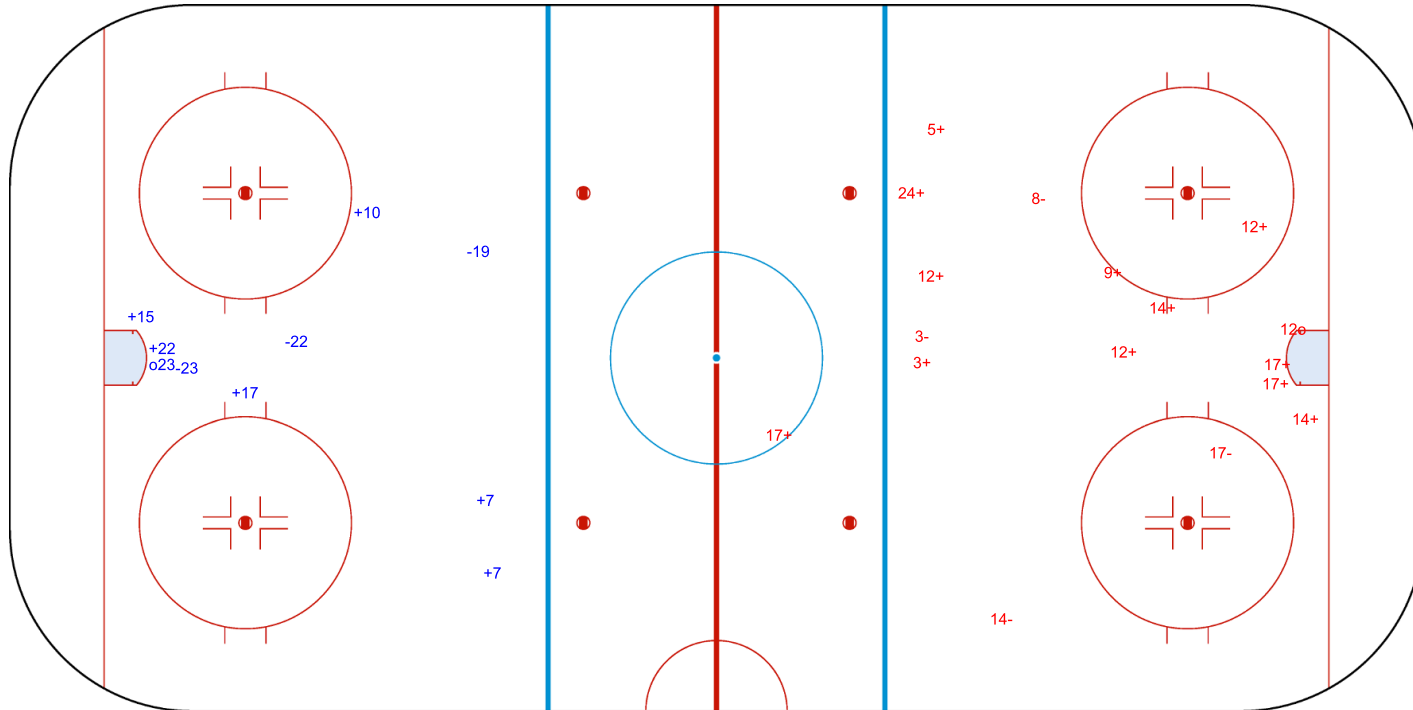

SHOT CHART

LTU - GBR

Period: 1

Shots by GBR

Goals (o): 2 SSG (+): 10
SSP (<): 0 SPG (-): 2

GK 1 of LTU

Shots by LTU

Goals (o): 1 SSG (+): 11
SSP (>): 0 SPG (-): 4

GK 25 of GBR

Shots by LTU

Goals (o): 1 SSG (+): 5
 SSP (<): 0 SPG (-): 2

GK 25 of GBR

Period: 2

Shots by GBR

Goals (o): 3 SSG (+): 4
 SSP (>): 0 SPG (-): 2

GK 1 of LTU

GK 25 of LTU

Shots by GBR

Goals (o): 1 SSG (+): 6
 SSP (-): 0 SPG (-): 3

GK 25 of LTU

Period: 3

Shots by LTU

Goals (o): 1 SSG (+): 12
 SSP (>): 0 SPG (-): 4

GK 25 of GBR