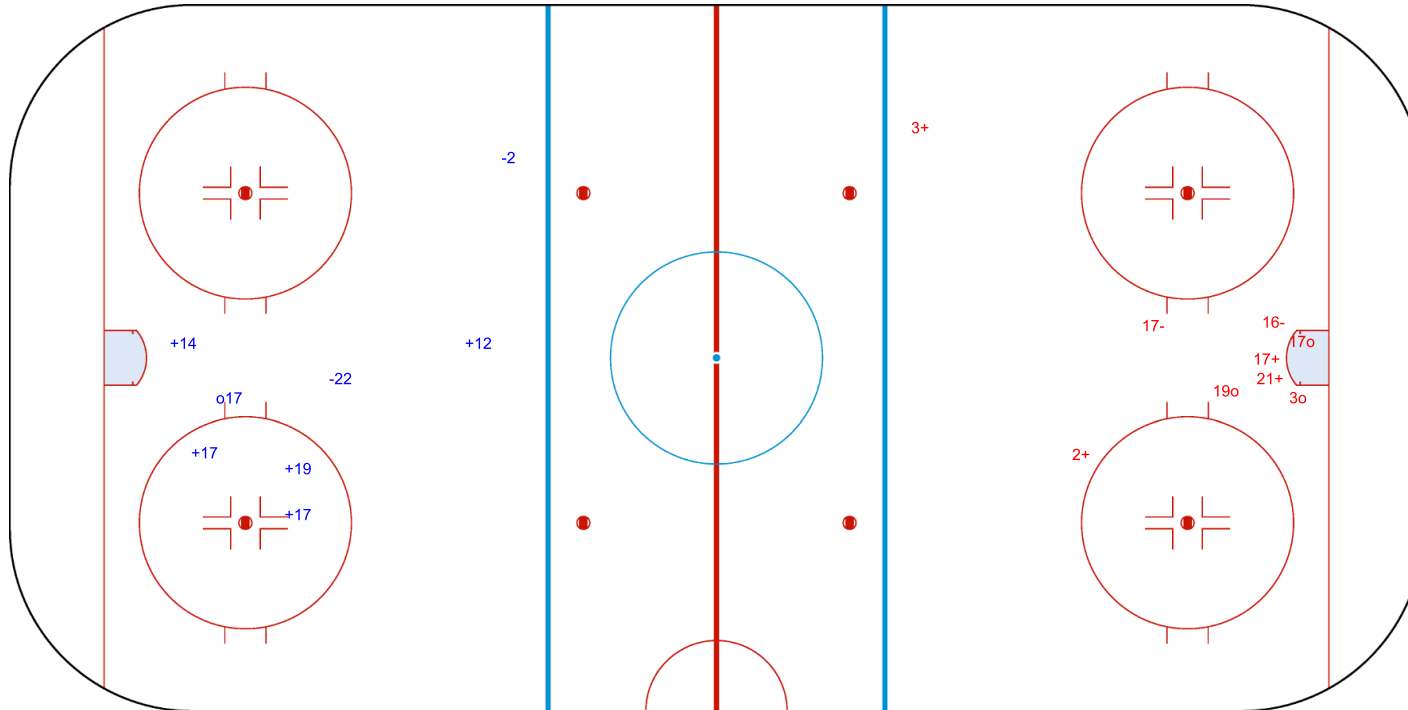

SHOT CHART

LTU - GBR

Period: 1

Shots by GBR

Goals (o): 2 SSG (+): 10
SSP (<): 0 SPG (-): 2

GK 1 of LTU

Shots by LTU

Goals (o): 1 SSG (+): 11
SSP (>): 0 SPG (-): 4

GK 25 of GBR

Shots by LTU

Goals (o): 1 SSG (+): 5
 SSP (<): 0 SPG (-): 2

GK 25 of GBR

Period: 2

Shots by GBR

Goals (o): 3 SSG (+): 4
 SSP (>): 0 SPG (-): 2

GK 1 of LTU

GK 25 of LTU

Shots by GBR

Goals (o): 1 SSG (+): 6
 SSP (-): 0 SPG (-): 3

GK 25 of LTU

Period: 3

Shots by LTU

Goals (o): 1 SSG (+): 12
 SSP (>): 0 SPG (-): 4

GK 25 of GBR