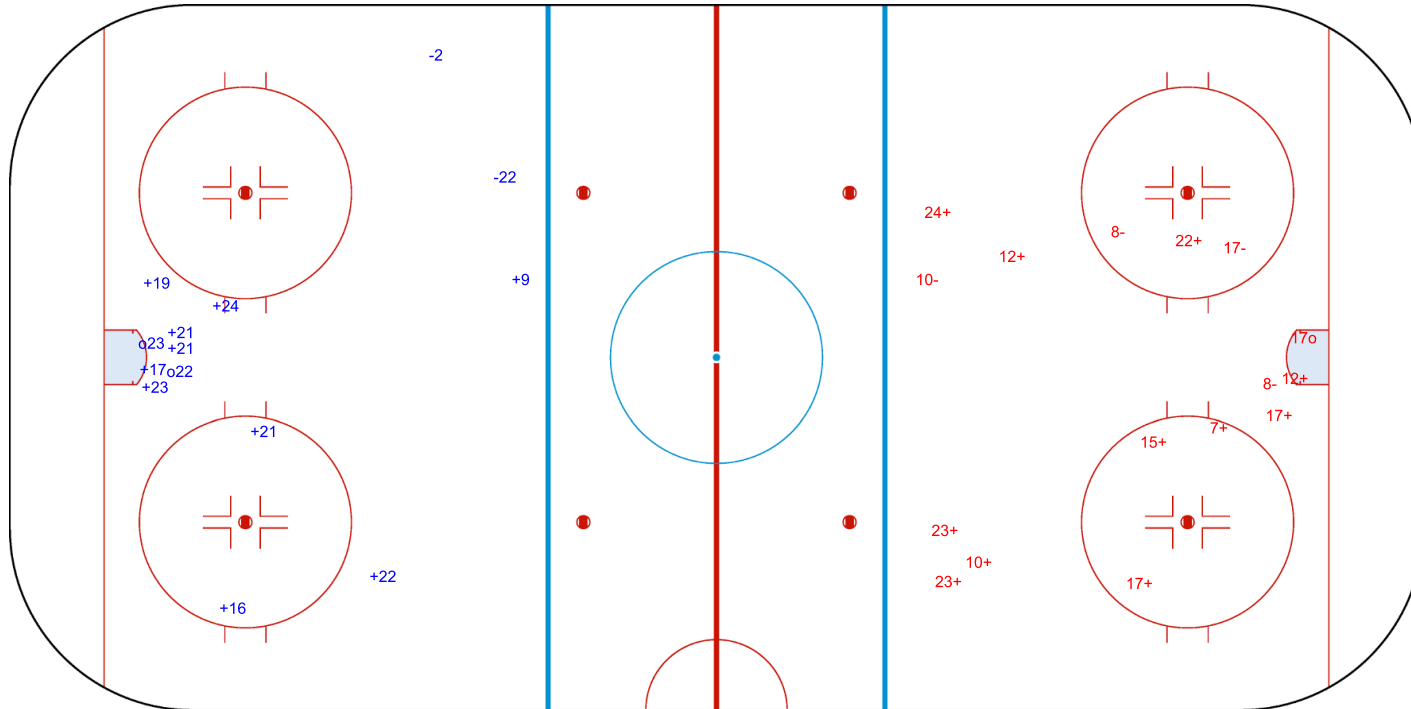

SHOT CHART

LTU - GBR

Period: 1

Shots by GBR

Goals (o): 2 SSG (+): 10
SSP (<): 0 SPG (-): 2

GK 1 of LTU

Shots by LTU

Goals (o): 1 SSG (+): 11
SSP (>): 0 SPG (-): 4

GK 25 of GBR

Shots by LTU

Goals (o): 1 SSG (+): 5
 SSP (<): 0 SPG (-): 2

GK 25 of GBR

Period: 2

Shots by GBR

Goals (o): 3 SSG (+): 4
 SSP (>): 0 SPG (-): 2

GK 1 of LTU

GK 25 of LTU

Shots by GBR

Goals (o): 1 SSG (+): 6
 SSP (-): 0 SPG (-): 3

GK 25 of LTU

Period: 3

Shots by LTU

Goals (o): 1 SSG (+): 12
 SSP (>): 0 SPG (-): 4

GK 25 of GBR