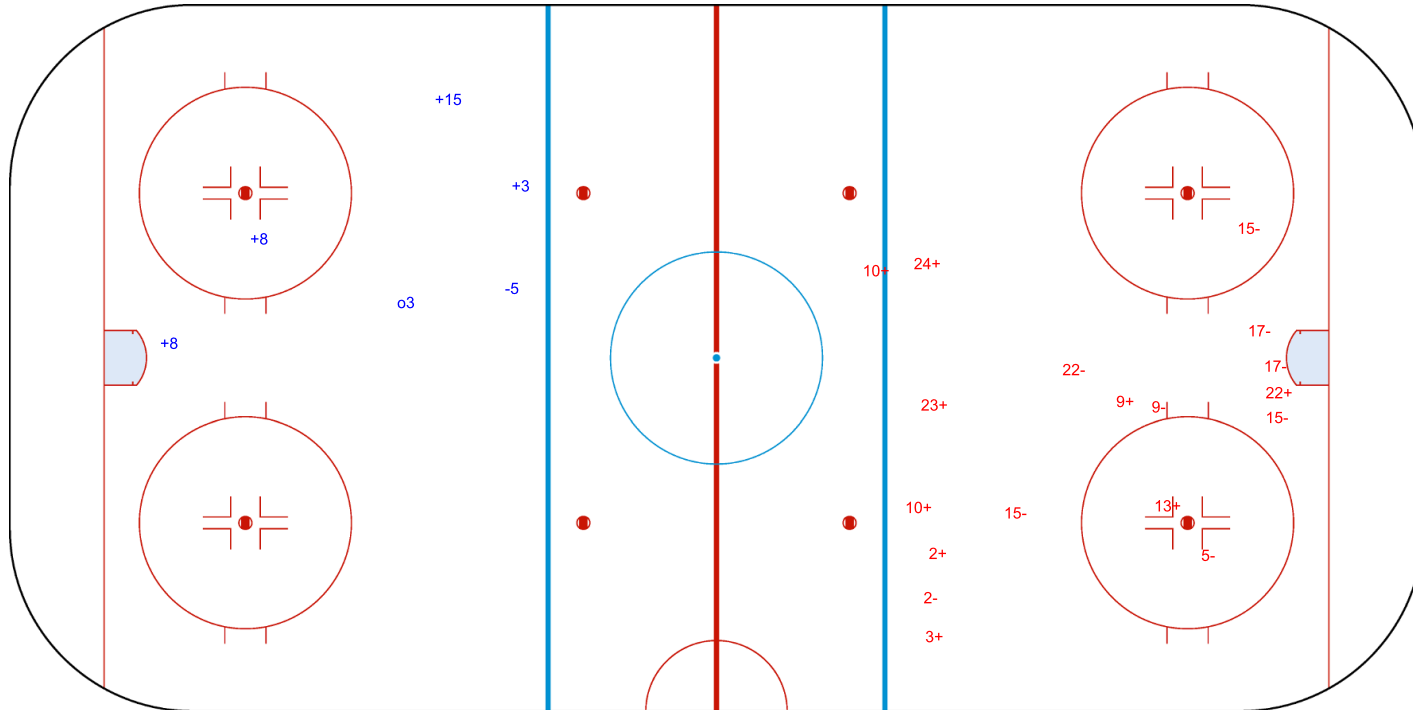

GK 1 of SRB

GK 25 of SRB

Period: 2

Shots by SRB

Goals (o): 1 SSG (+): 5
SSP (>): 0 SPG (-): 1

GK 1 of LTU

Shots by SRB

Goals (o): 1 SSG (+): 4
SSP (<): 0 SPG (-): 1

GK 1 of LTU

Period: 3

Shots by LTU

Goals (o): 0 SSG (+): 9
SSP (>): 0 SPG (-): 9

GK 1 of SRB

Legend:	GK Goalkeeper	SPG Shots past goal	SSG Shots saved by goalkeeper	SSP Shots saved by player
----------------	----------------------	----------------------------	--------------------------------------	----------------------------------