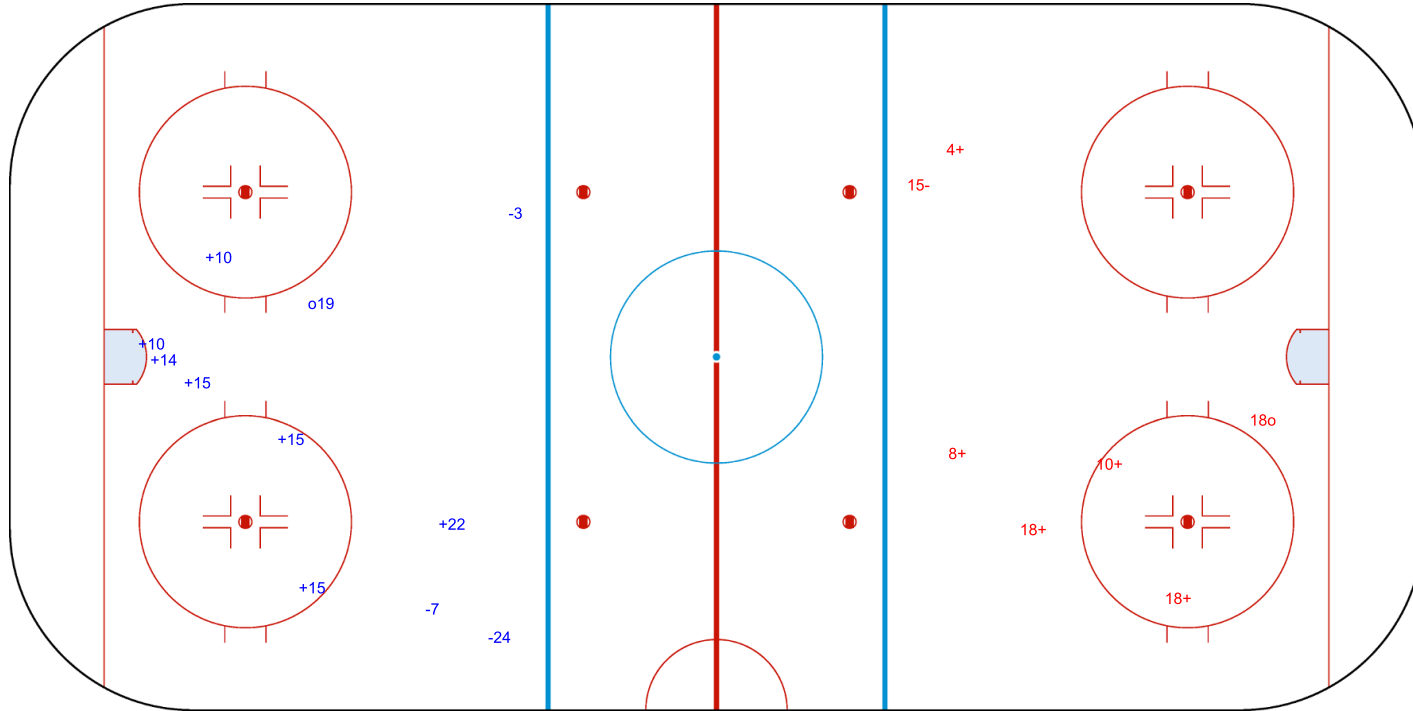

SHOT CHART
LTU - SRB

Shots by SRB
 Goals (o): 0
 SSP (<): 0
 SSG (+): 8
 SPG (-): 2

GK 1 of LTU

LTU → **Period: 1** ← SRB

Shots by LTU
 Goals (o): 2
 SSP (>): 0
 SSG (+): 12
 SPG (-): 4

GK 25 of SRB

2020

ICE HOCKEY
U20 WORLD
CHAMPIONSHIP
LITHUANIA
Vilnius
Division II - Group A

PRAMOGU ARENA

THU 9 JAN 2020
START TIME 19:00

IIHF ICE HOCKEY U20 WORLD CHAMPIONSHIP DIV II GROUP A

ROUND ROBIN, GAME 9

INTERNATIONAL
ICE HOCKEY
FEDERATION

Shots by LTU

Goals (o): 1 SSG (+): 7
SSP (<): 0 SPG (-): 3

GK 1 of SRB

GK 25 of SRB

Period: 2

Shots by SRB

Goals (o): 1 SSG (+): 5
SSP (>): 0 SPG (-): 1

GK 1 of LTU

Shots by SRB

Goals (o): 1 SSG (+): 4
SSP (<): 0 SPG (-): 1