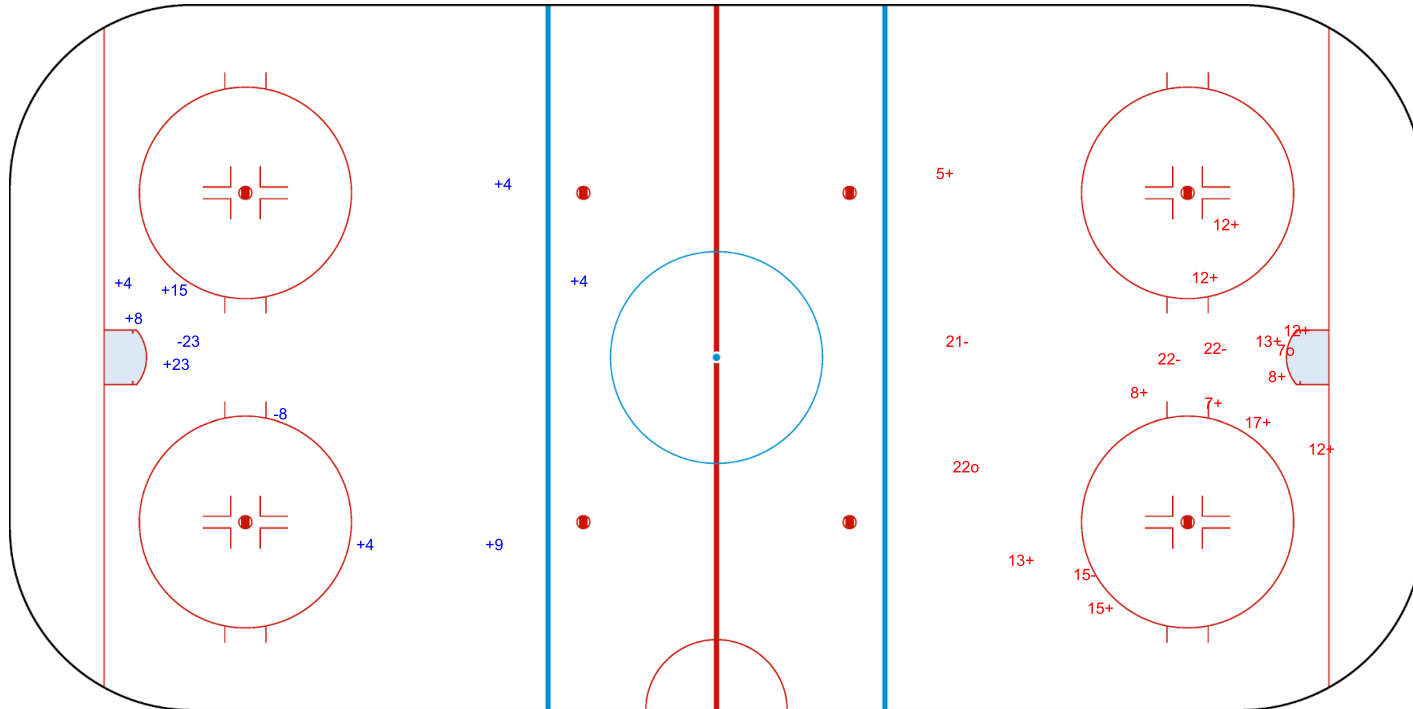

SHOT CHART
LTU - SRB

Shots by SRB
 Goals (o): 0
 SSP (<): 0
 SSG (+): 8
 SPG (-): 2

GK 1 of LTU

LTU → **Period: 1** ← SRB

Shots by LTU
 Goals (o): 2
 SSP (>): 0
 SSG (+): 12
 SPG (-): 4

GK 25 of SRB

2020

ICE HOCKEY
U20 WORLD
CHAMPIONSHIP
LITHUANIA
Vilnius
Division II - Group A

PRAMOGU ARENA

THU 9 JAN 2020
START TIME 19:00

IIHF ICE HOCKEY U20 WORLD CHAMPIONSHIP DIV II GROUP A

ROUND ROBIN, GAME 9

INTERNATIONAL
ICE HOCKEY
FEDERATION

Shots by LTU

Goals (o): 1 SSG (+): 7
SSP (<): 0 SPG (-): 3

GK 1 of SRB

GK 25 of SRB

Period: 2

Shots by SRB

Goals (o): 1 SSG (+): 5
SSP (>): 0 SPG (-): 1

GK 1 of LTU

Shots by SRB

Goals (o): 1 SSG (+): 4
SSP (<): 0 SPG (-): 1