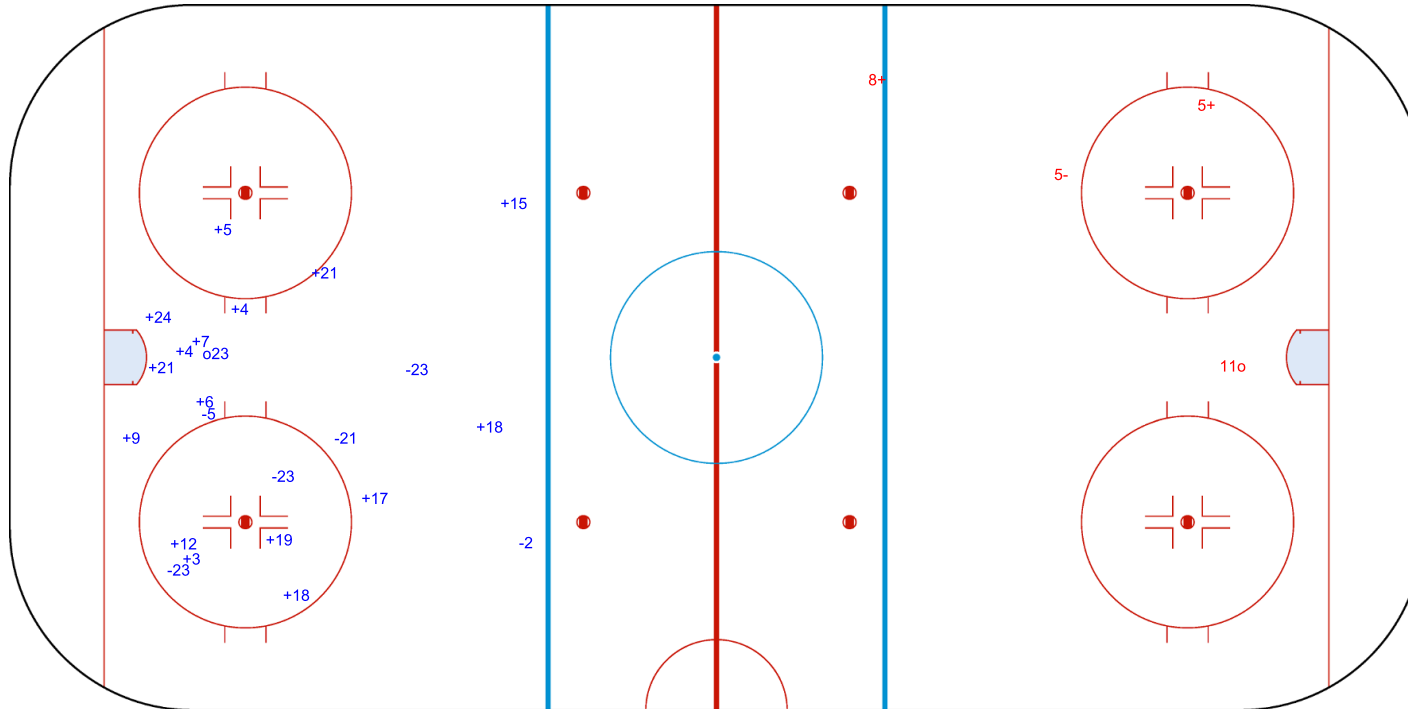

SHOT CHART

BEL - ISR

Period: 1

Shots by BEL
Goals (o): 1
SSP (<): 0
SSG (+): 16
SPG (-): 6

Shots by ISR
Goals (o): 1
SSP (>): 0
SSG (+): 2
SPG (-): 1

GK 1 of ISR

GK 1 of BEL

Shots by ISR
Goals (o): 0
SSP (<): 0
SSG (+): 2
SPG (-): 2

GK 1 of BEL

BEL

Period: 2

ISR

Shots by BEL
Goals (o): 1
SSP (>): 0
SSG (+): 23
SPG (-): 4

GK 1 of ISR

Shots by BEL
Goals (o): 2
SSP (<): 0
SSG (+): 26
SPG (-): 2

GK 1 of ISR