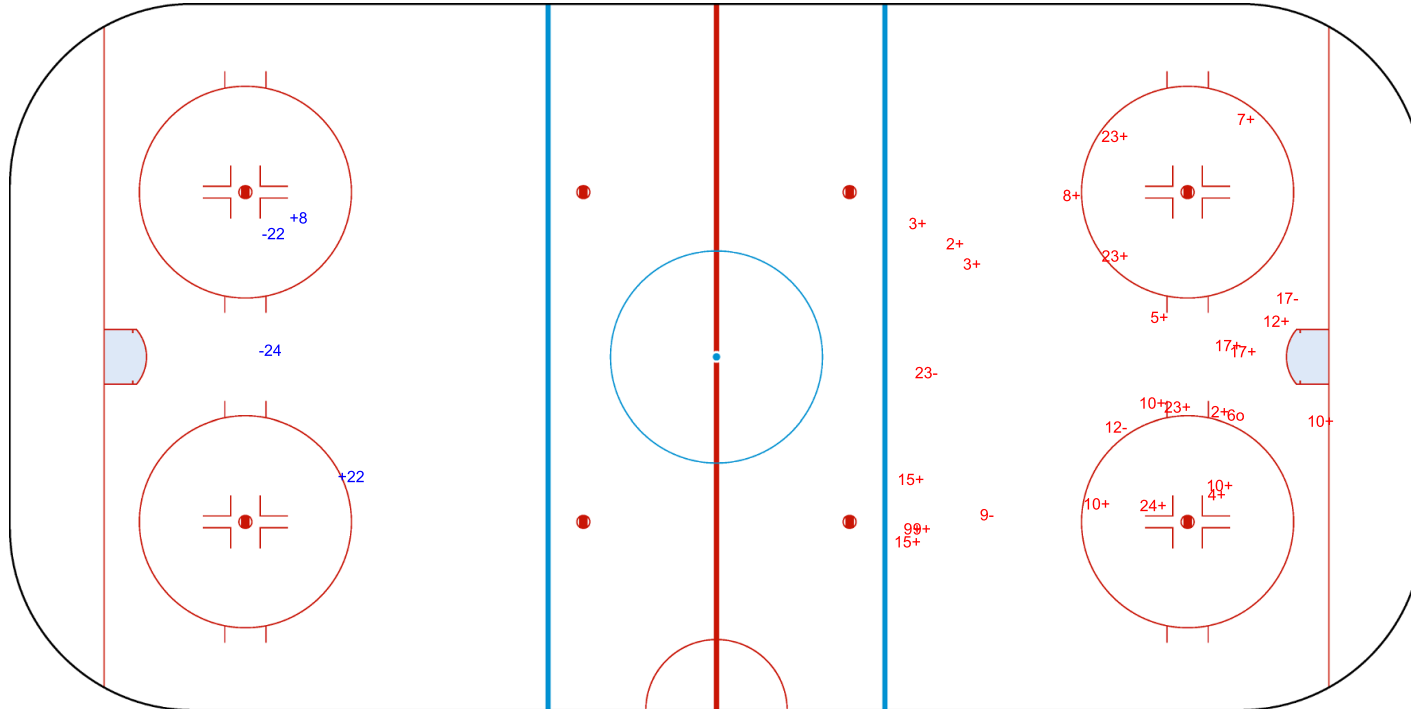

SHOT CHART

BEL - ISR

Period: 1

Shots by BEL
Goals (o): 1
SSP (<): 0
SSG (+): 16
SPG (-): 6

Shots by ISR
Goals (o): 1
SSP (>): 0
SSG (+): 2
SPG (-): 1

GK 1 of ISR

GK 1 of BEL

Shots by ISR
Goals (o): 0
SSP (<): 0
SSG (+): 2
SPG (-): 2

GK 1 of BEL

BEL

Period: 2

ISR

Shots by BEL
Goals (o): 1
SSP (>): 0
SSG (+): 23
SPG (-): 4

GK 1 of ISR

Shots by BEL
Goals (o): 2
SSP (<): 0
SSG (+): 26
SPG (-): 2

GK 1 of ISR

ISR → Period: 3 ← BEL

Shots by ISR
Goals (o): 0
SSP (>): 0
SSG (+): 4
SPG (-): 1

GK 1 of BEL

Legend:	
GK	Goalkeeper
SPG	Shots past goal
SSG	Shots saved by goalkeeper
SSP	Shots saved by player