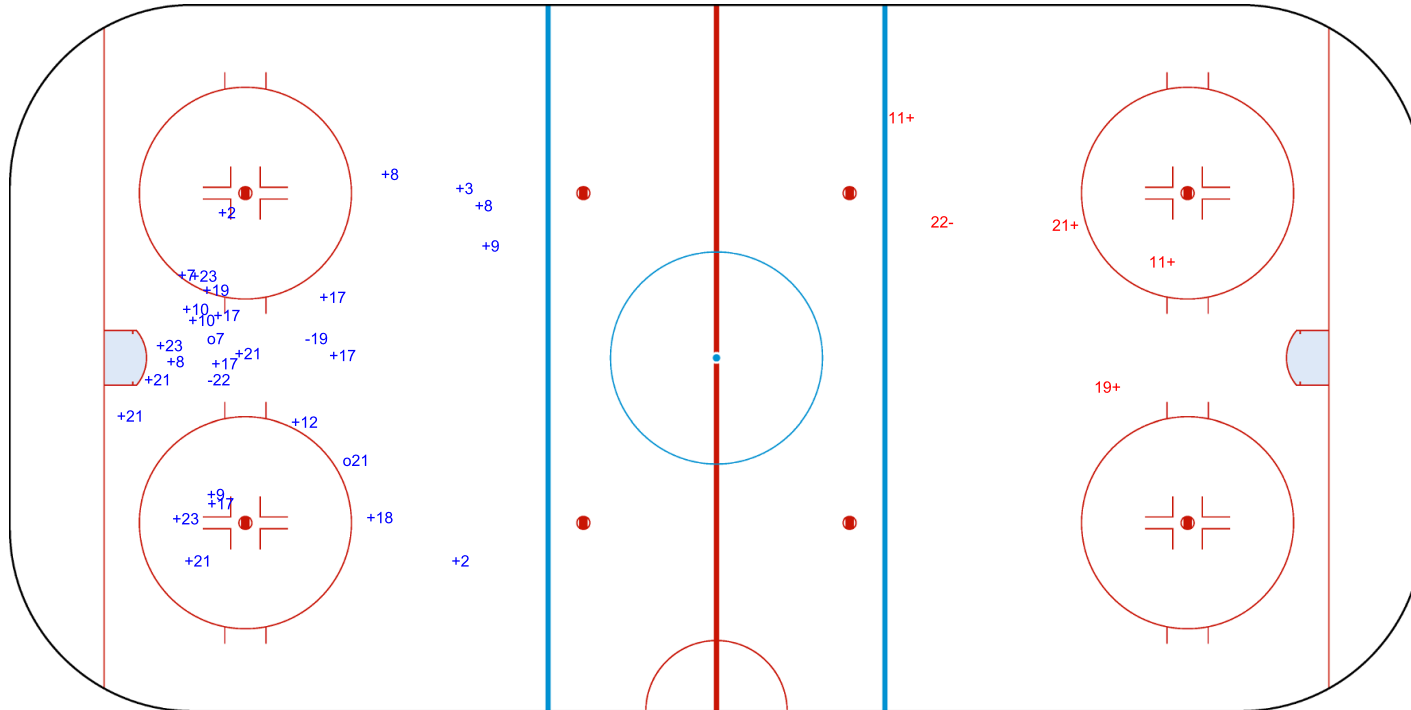

SHOT CHART

BEL - ISR

Period: 1

Shots by BEL
Goals (o): 1
SSP (<): 0
SSG (+): 16
SPG (-): 6

Shots by ISR
Goals (o): 1
SSP (>): 0
SSG (+): 2
SPG (-): 1

GK 1 of ISR

GK 1 of BEL

Shots by ISR
Goals (o): 0
SSP (<): 0
SSG (+): 2
SPG (-): 2

GK 1 of BEL

BEL

Period: 2

ISR

Shots by BEL
Goals (o): 1
SSP (>): 0
SSG (+): 23
SPG (-): 4

GK 1 of ISR

Shots by BEL
Goals (o): 2
SSP (<): 0
SSG (+): 26
SPG (-): 2

GK 1 of ISR

ISR → Period: 3 ← BEL

Shots by ISR
Goals (o): 0
SSP (>): 0
SSG (+): 4
SPG (-): 1

GK 1 of BEL

Legend:	
GK	Goalkeeper
SPG	Shots past goal
SSG	Shots saved by goalkeeper
SSP	Shots saved by player