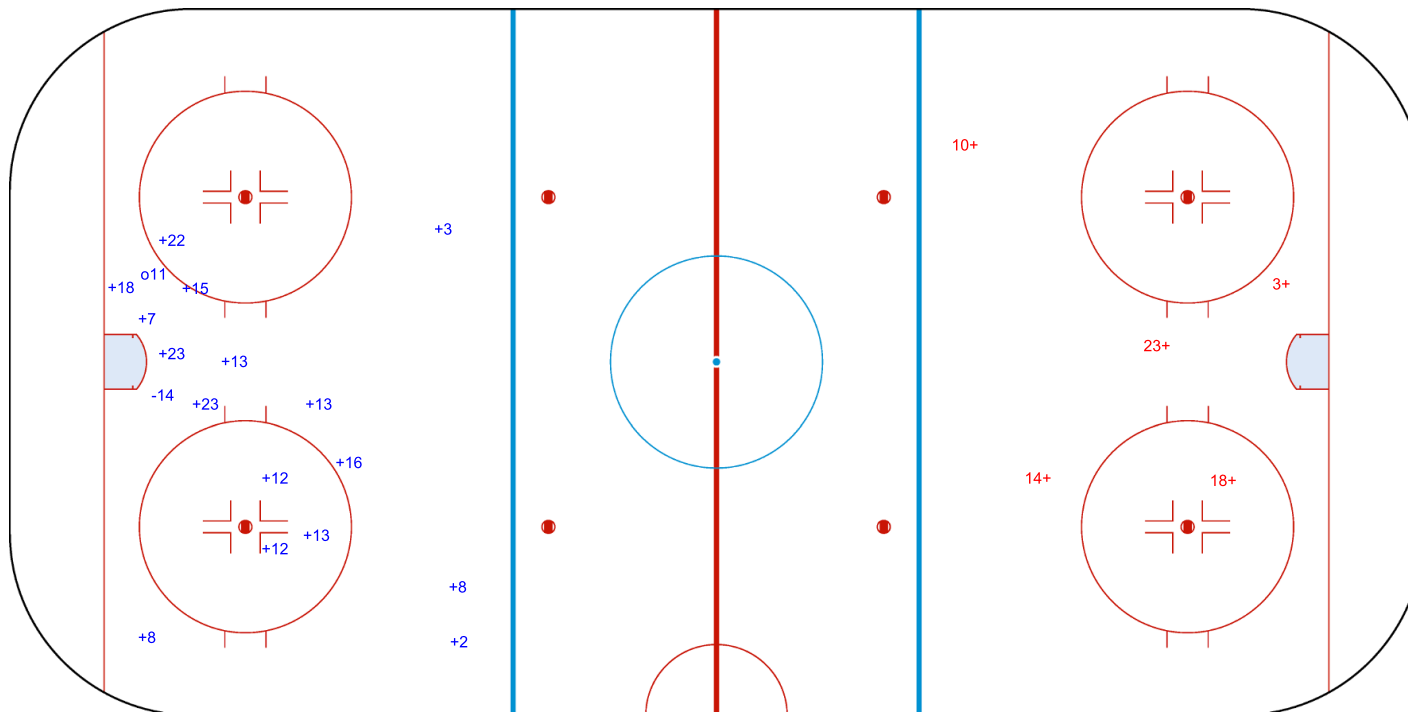

Goals (o): 1    SSG (+): 16  
SSP (<): 0    SPG (-): 1

GK 20 of NED

3rd Period

Shots by NED

Goals (o): 0    SSG (+): 5  
SSP (>): 0    SPG (-): 0

GK 1 of GBR

| Legend:    |                           |
|------------|---------------------------|
| <b>GK</b>  | Goalkeeper                |
| <b>SPG</b> | Shots past goal           |
| <b>SSG</b> | Shots saved by goalkeeper |
| <b>SSP</b> | Shots saved by player     |