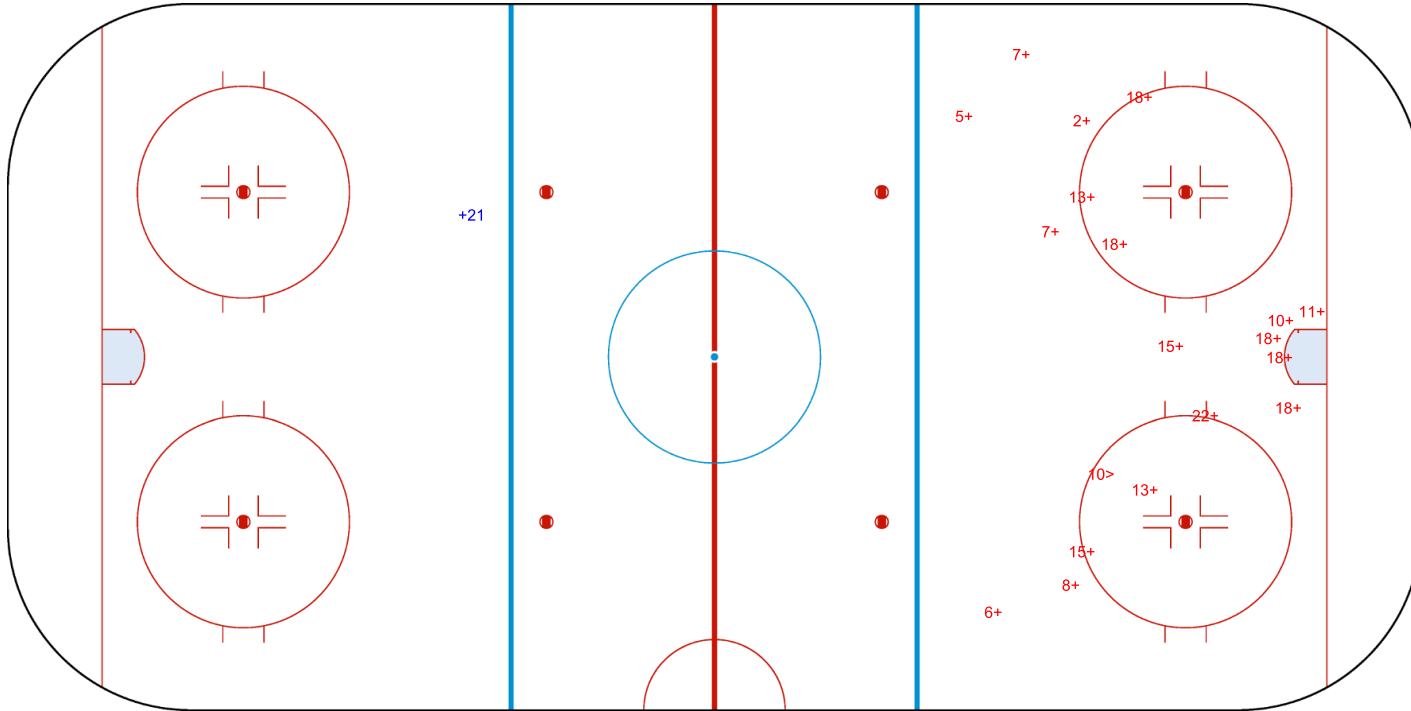

SHOT CHART  
GBR - NED

Shots by GBR  
Goals (o): 3  
SSP (<): 0

SSG (+): 16  
SPG (-): 0

GK 20 of NED

1st Period

Shots by NED  
Goals (o): 1  
SSP (>): 0

SSG (+): 2  
SPG (-): 1

GK 1 of GBR

Shots by NED

Goals (o): 0    SSG (+): 1  
SSP (<): 0    SPG (-): 0

GK 1 of GBR

2nd Period

Shots by GBR

Goals (o): 0    SSG (+): 18  
SSP (>): 1    SPG (-): 0

GK 20 of NED

Shots by GBR