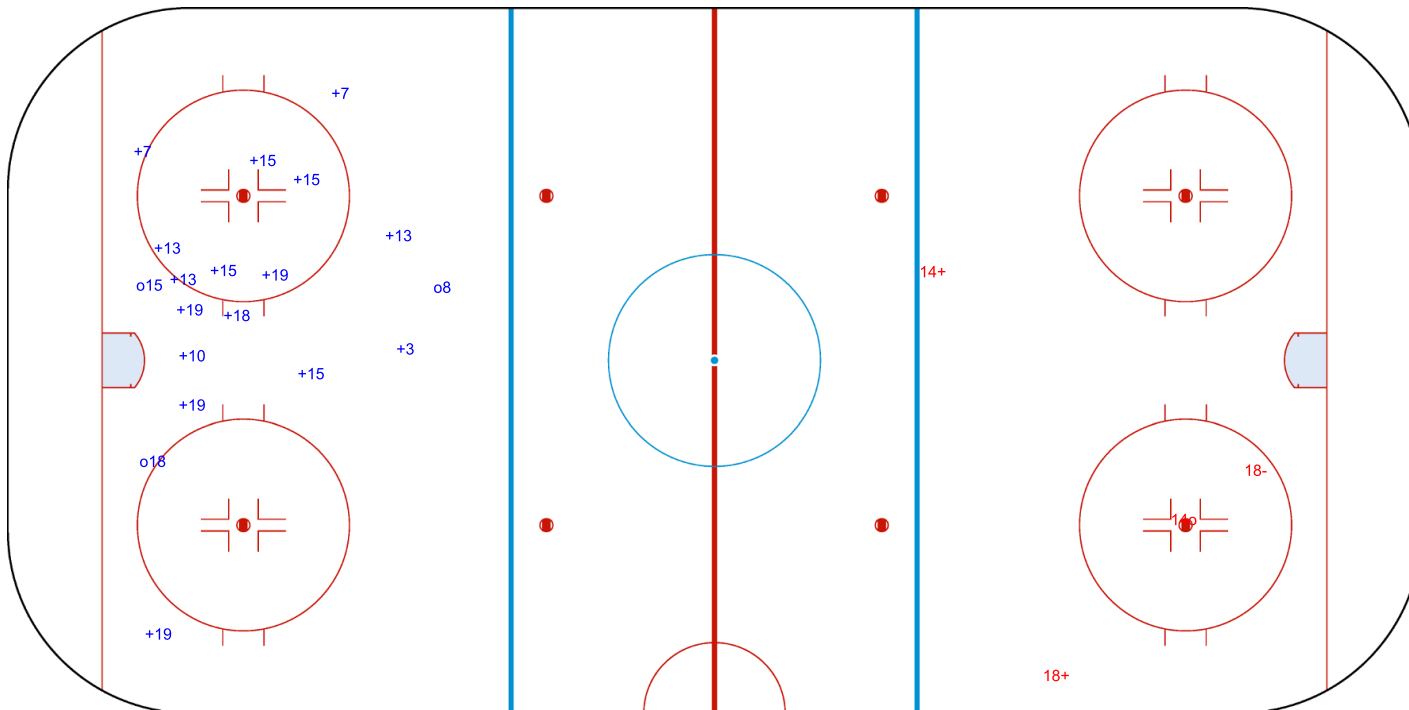

SHOT CHART  
GBR - NED

Shots by GBR  
Goals (o): 3  
SSP (<): 0

SSG (+): 16  
SPG (-): 0

GK 20 of NED

1st Period

Shots by NED  
Goals (o): 1  
SSP (>): 0

SSG (+): 2  
SPG (-): 1

GK 1 of GBR

Shots by NED

Goals (o): 0    SSG (+): 1  
SSP (<): 0    SPG (-): 0

GK 1 of GBR

2nd Period

Shots by GBR

Goals (o): 0    SSG (+): 18  
SSP (>): 1    SPG (-): 0

GK 20 of NED

Shots by GBR