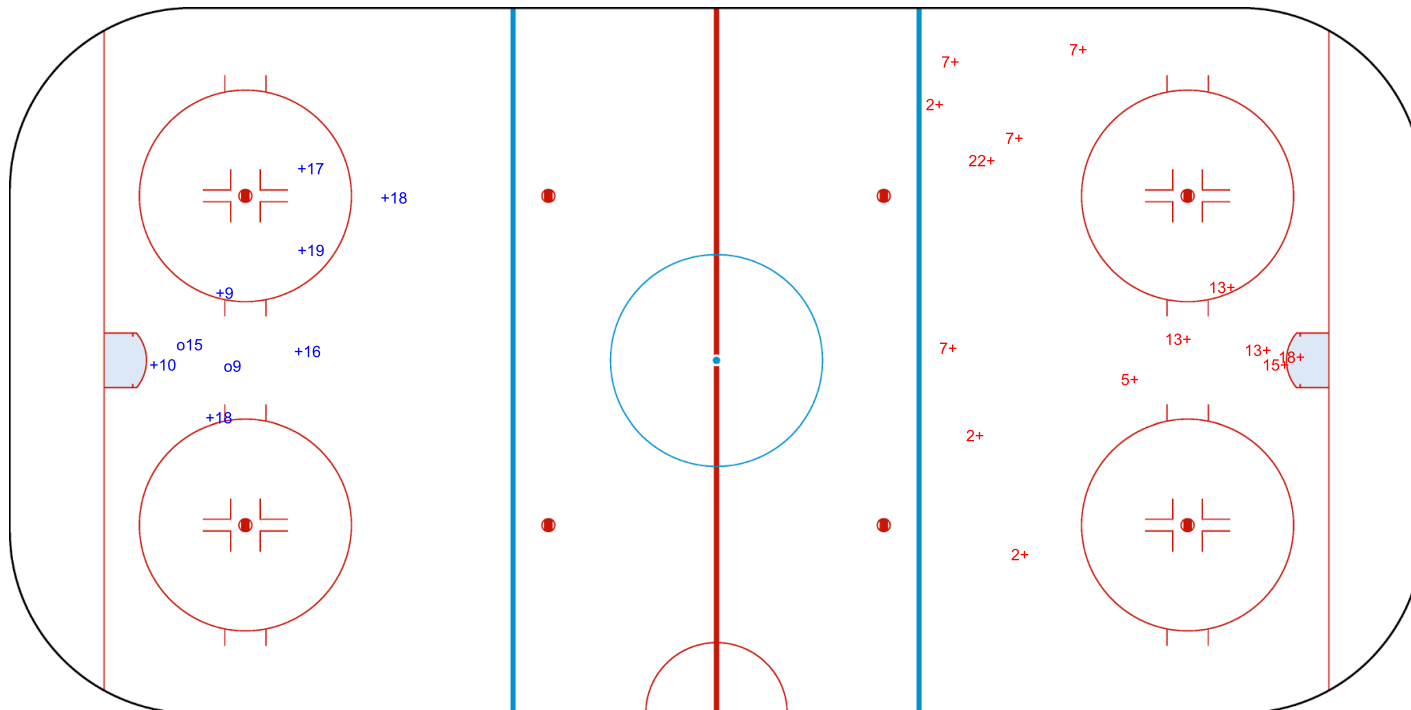

SHOT CHART
ESP - GBR

Shots by GBR
Goals (o): 2
SSP (<): 0

SSG (+): 7
SPG (-): 0

GK 1 of ESP

1st Period

Shots by ESP
Goals (o): 0
SSP (>): 0

SSG (+): 14
SPG (-): 0

GK 1 of GBR

GK 20 of GBR

Shots by ESP

Goals (o): 1 SSG (+): 11
SSP (<): 0 SPG (-): 0

GK 1 of GBR

2nd Period

Shots by GBR

Goals (o): 2 SSG (+): 12
SSP (>): 0 SPG (-): 0

GK 1 of ESP