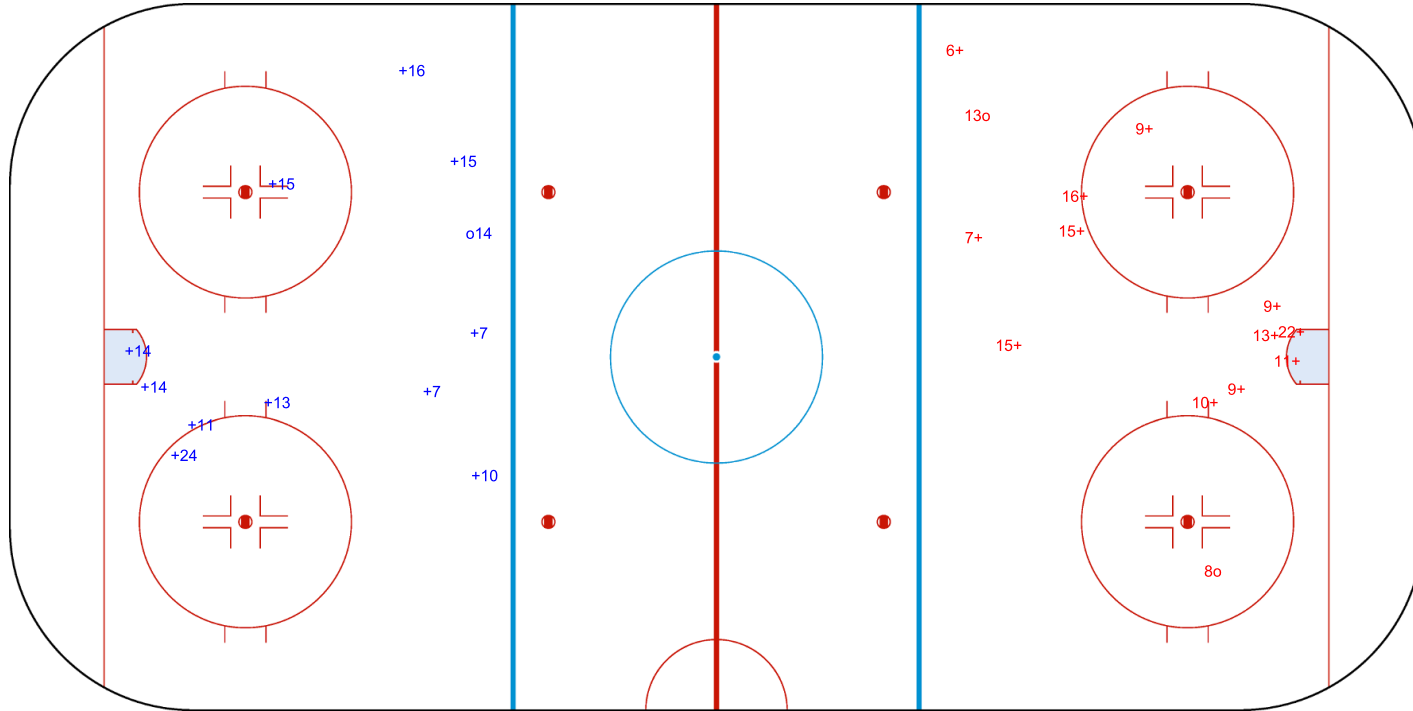

GK 20 of GBR

Shots by ESP

Goals (o): 1 SSG (+): 11
SSP (<): 0 SPG (-): 0

GK 1 of GBR

2nd Period

Shots by GBR

Goals (o): 2 SSG (+): 12
SSP (>): 0 SPG (-): 0

GK 1 of ESP