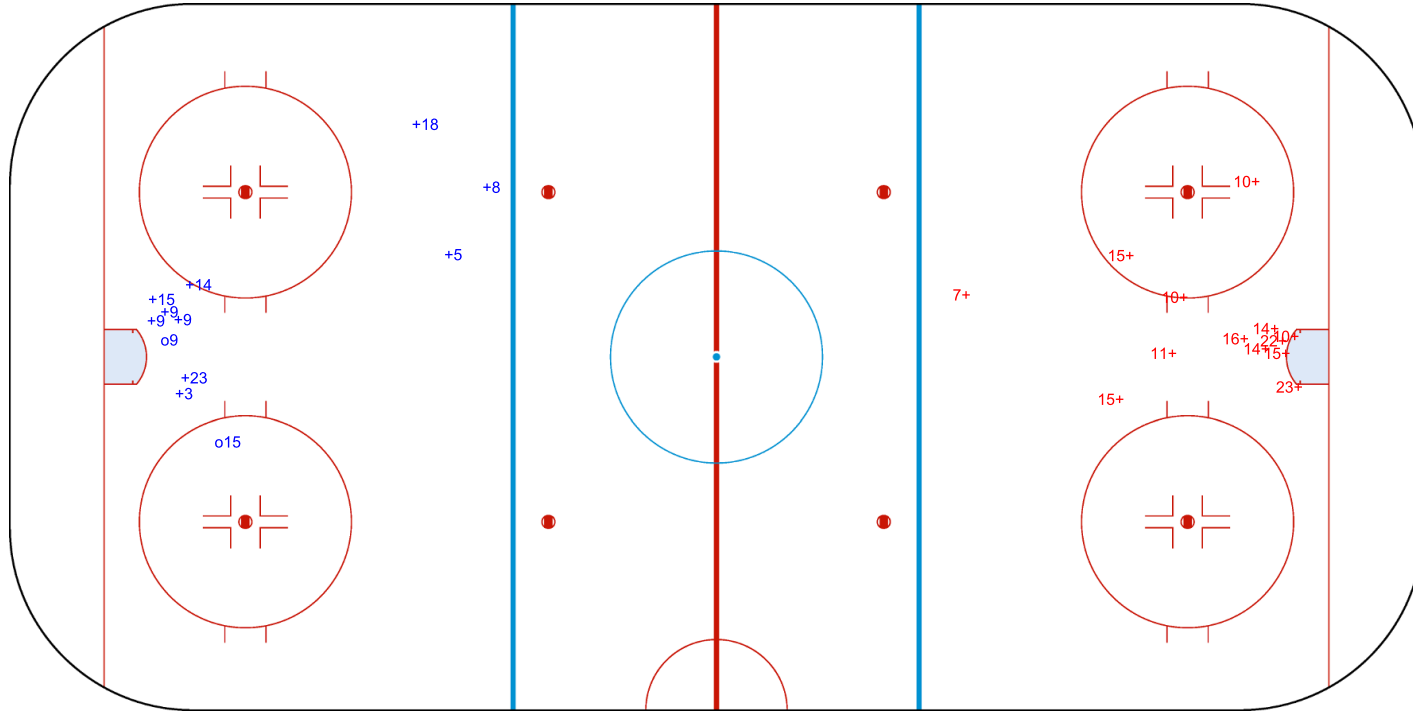

Shots by GBR

Goals (o): 2 SSG (+): 10
SSP (<): 0 SPG (-): 0

GK 1 of ESP

ESP → 3rd Period ← GBR

Shots by ESP

Goals (o): 0 SSG (+): 13
SSP (>): 0 SPG (-): 0

GK 1 of GBR

Legend:	
GK	Goalkeeper
SPG	Shots past goal
SSG	Shots saved by goalkeeper
SSP	Shots saved by player