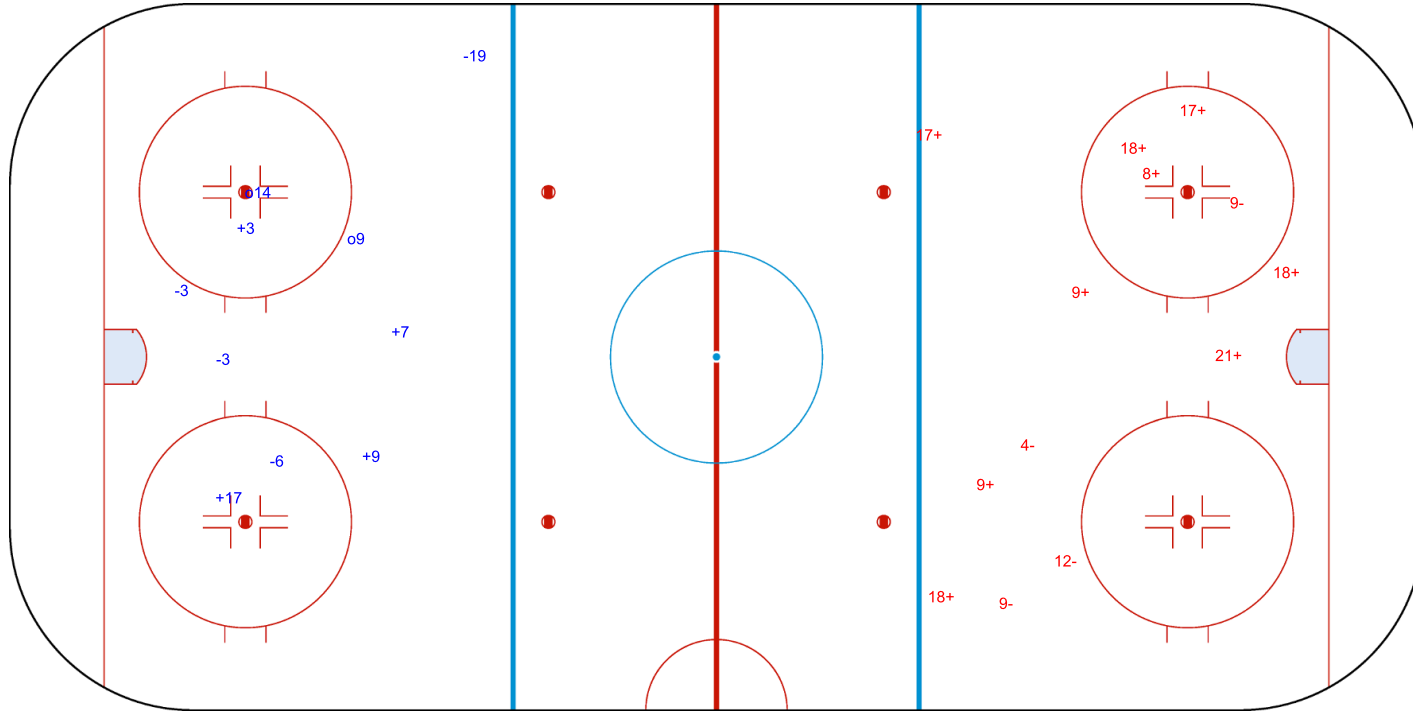

Shots by ROU

Goals (o): 2   SSG (+): 4
SSP (<): 0   SPG (-): 4

GK 20 of BEL

BEL → 3rd Period ← ROU

Shots by BEL

Goals (o): 0   SSG (+): 9
SSP (>): 0   SPG (-): 4

GK 20 of ROU

Legend:	
GK	Goalkeeper
SPG	Shots past goal
SSG	Shots saved by goalkeeper
SSP	Shots saved by player