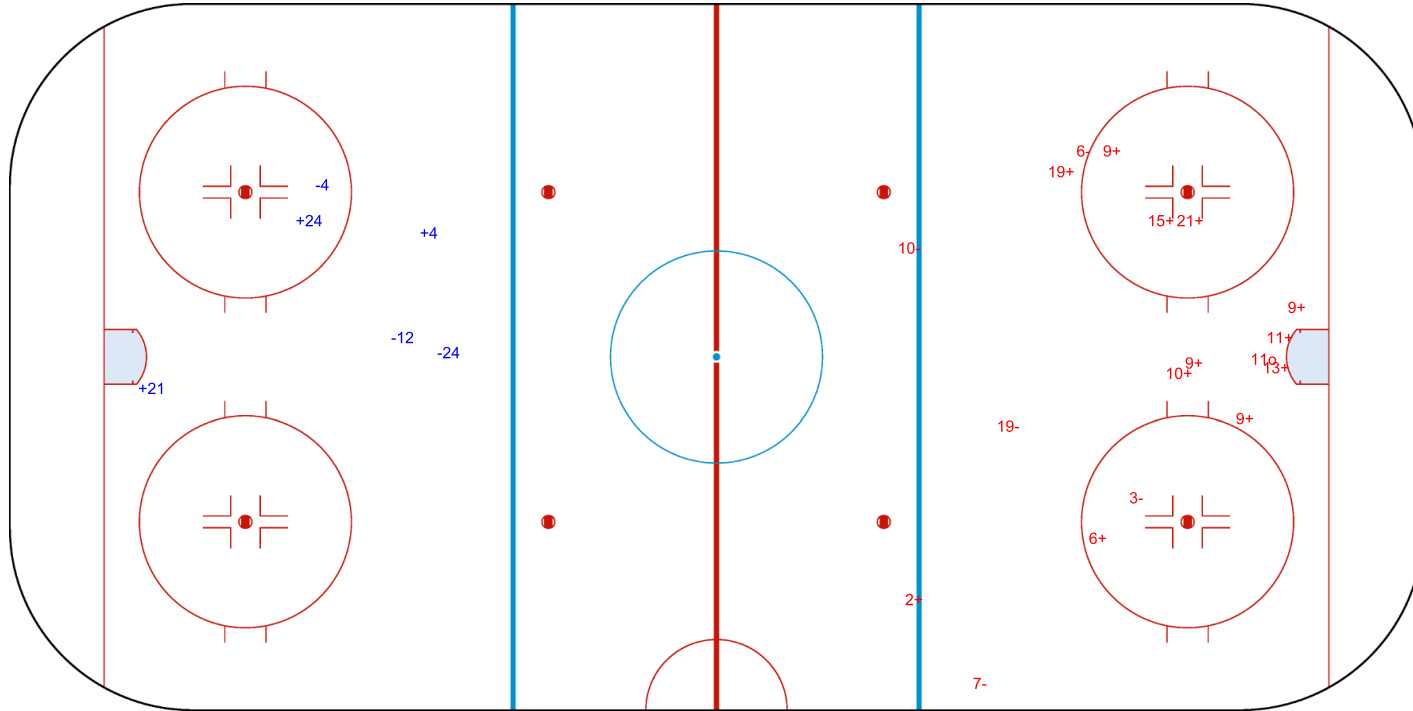

SHOT CHART  
ROU - BEL

Shots by ROU  
Goals (o): 1  
SSP (<): 0  
SSG (+): 11  
SPG (-): 9

GK 20 of BEL

BEL → 1st Period ← ROU

Shots by BEL  
Goals (o): 0  
SSP (>): 0  
SSG (+): 5  
SPG (-): 3

GK 20 of ROU

Shots by BEL

Goals (o): 0    SSG (+): 3  
SSP (<): 0    SPG (-): 3

GK 20 of ROU

ROU → 2nd Period ← BEL

Shots by ROU

Goals (o): 1    SSG (+): 12  
SSP (>): 0    SPG (-): 5

GK 20 of BEL

Shots by ROU