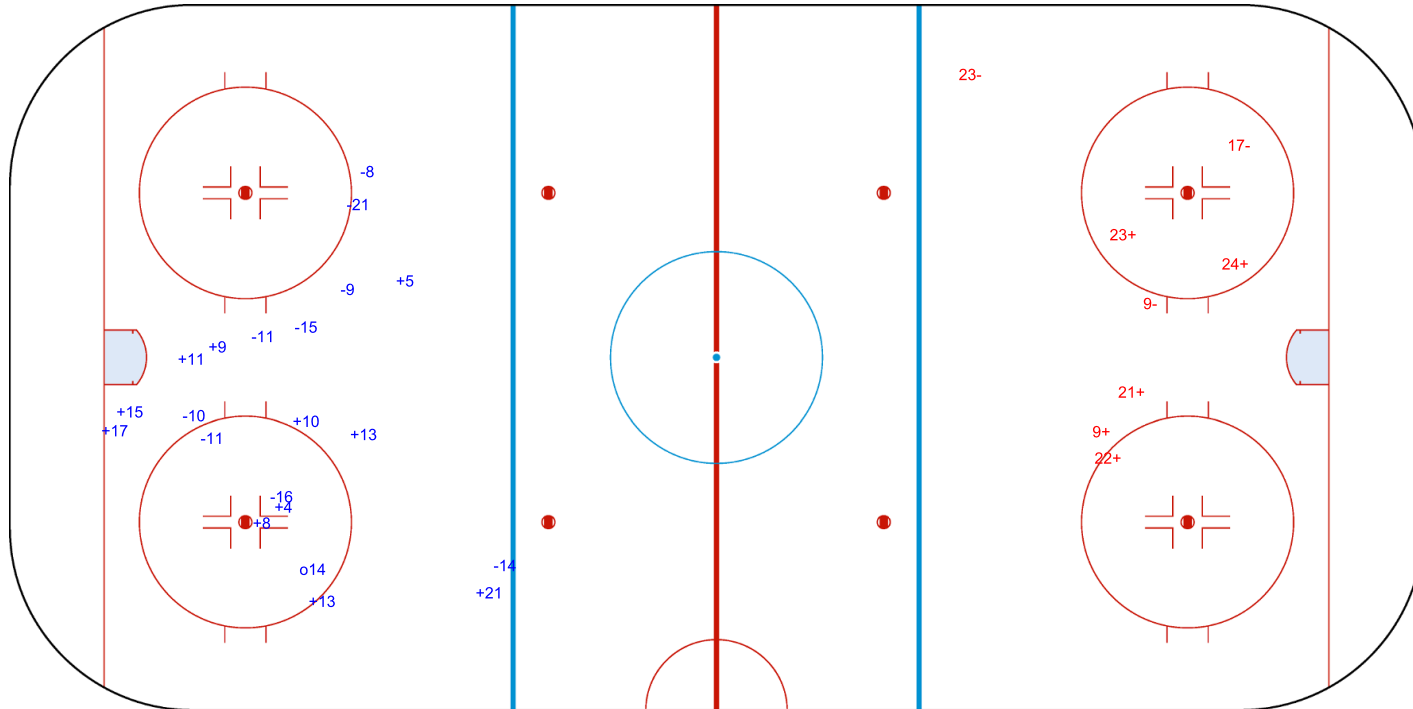

SHOT CHART  
ROU - BEL

Shots by ROU  
Goals (o): 1  
SSP (<): 0  
SSG (+): 11  
SPG (-): 9

GK 20 of BEL

BEL → 1st Period ← ROU

Shots by BEL  
Goals (o): 0  
SSP (>): 0  
SSG (+): 5  
SPG (-): 3

GK 20 of ROU

Shots by BEL

Goals (o): 0    SSG (+): 3  
SSP (<): 0    SPG (-): 3

GK 20 of ROU

ROU → 2nd Period ← BEL

Shots by ROU

Goals (o): 1    SSG (+): 12  
SSP (>): 0    SPG (-): 5

GK 20 of BEL

Shots by ROU