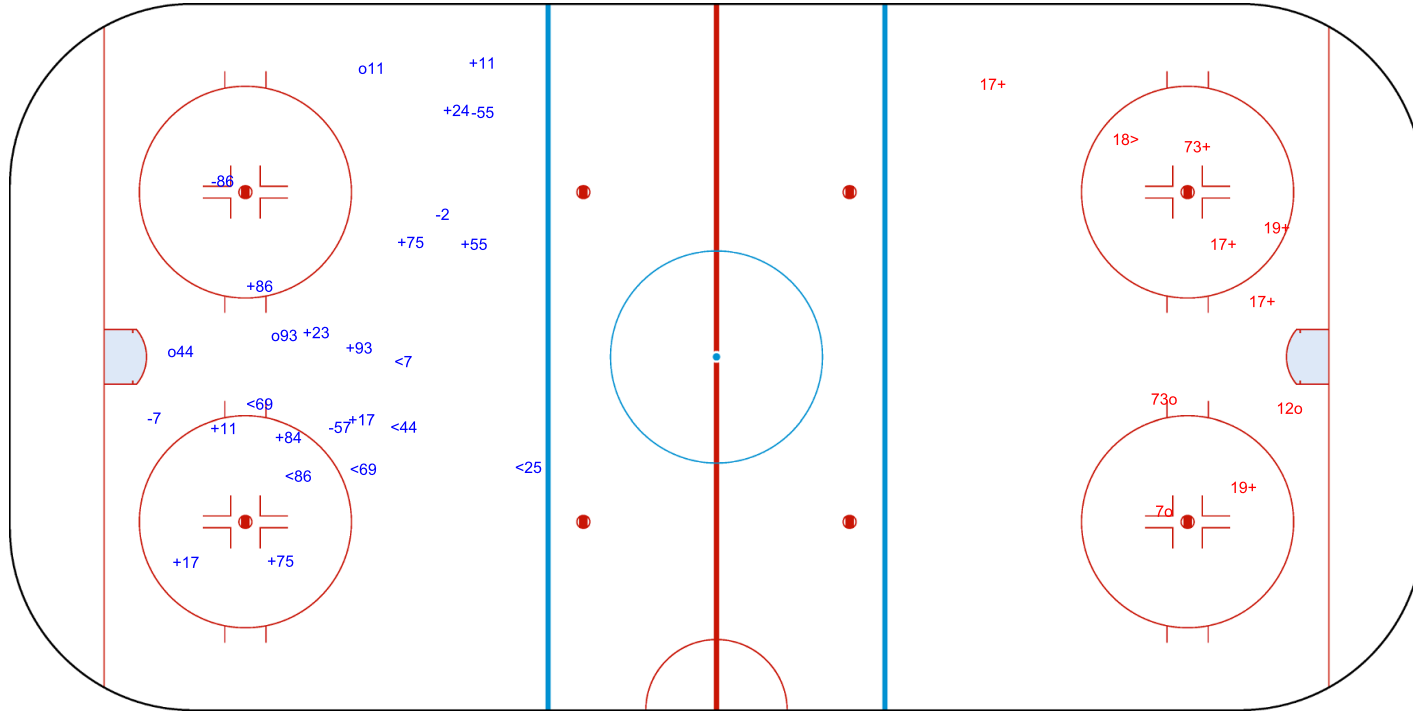

SHOT CHART
ENE - RIG

Shots by ENE
Goals (o): 0
SSP (<): 0
SSG (+): 12
SPG (-): 6

GK 80 of RIG

RIG → 1st Period ← ENE

Shots by RIG
Goals (o): 2
SSP (>): 2
SSG (+): 13
SPG (-): 3

GK 35 of ENE

Shots by RIG
Goals (o): 3 SSG (+): 12
SSP (<): 6 SPG (-): 5

GK 35 of ENE

ENE → 2nd Period ← RIG

Shots by ENE
Goals (o): 3 SSG (+): 6
SSP (>): 1 SPG (-): 0

GK 80 of RIG

Shots by ENE

Goals (o): 2 SSG (+): 8
SSP (-): 2 SPG (-): 3

GK 33 of RIG

GK 80 of RIG