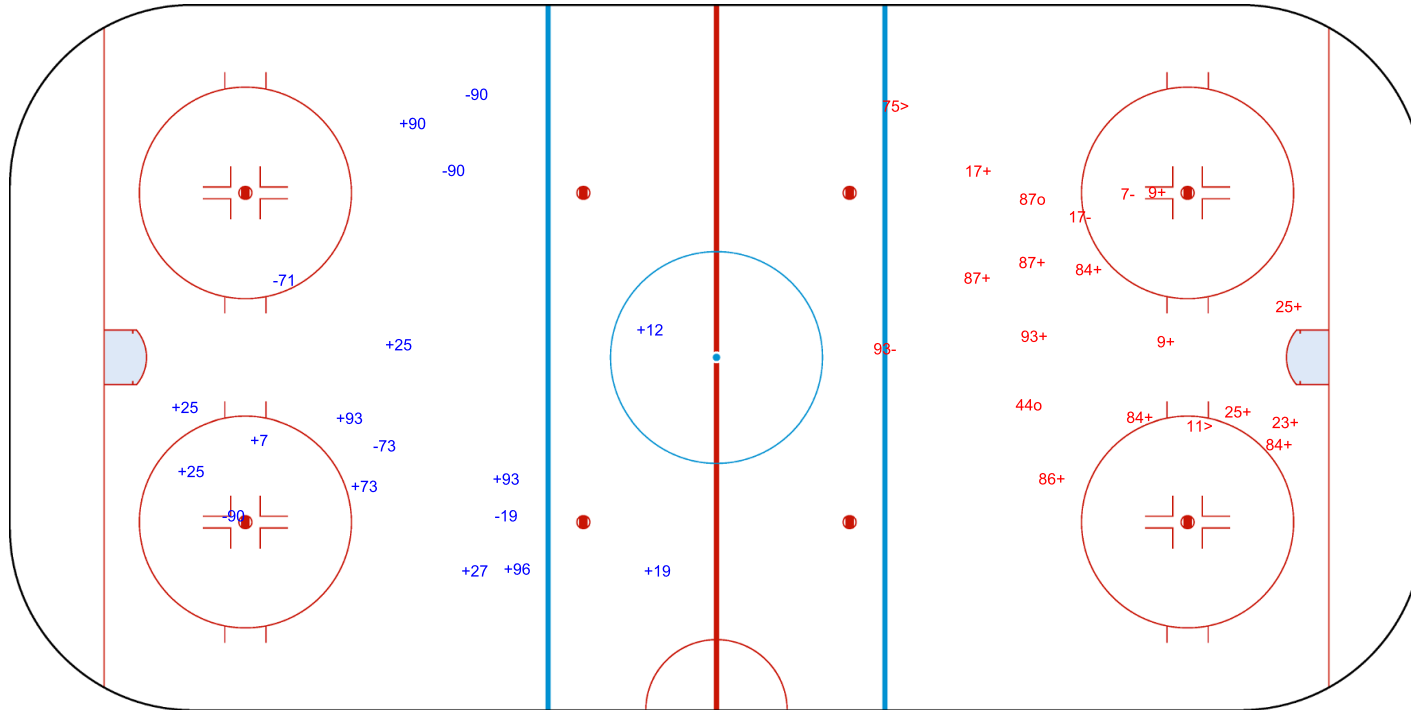

SHOT CHART
ENE - RIG

Shots by ENE
Goals (o): 0
SSP (<): 0
SSG (+): 12
SPG (-): 6

GK 80 of RIG

RIG → 1st Period ← ENE

Shots by RIG
Goals (o): 2
SSP (>): 2
SSG (+): 13
SPG (-): 3

GK 35 of ENE

Shots by RIG
Goals (o): 3 SSG (+): 12
SSP (<): 6 SPG (-): 5

GK 35 of ENE

ENE → 2nd Period ← RIG

Shots by ENE
Goals (o): 3 SSG (+): 6
SSP (>): 1 SPG (-): 0

GK 80 of RIG

Shots by ENE

Goals (o): 2 SSG (+): 8
SSP (-): 2 SPG (-): 3

GK 33 of RIG

GK 80 of RIG