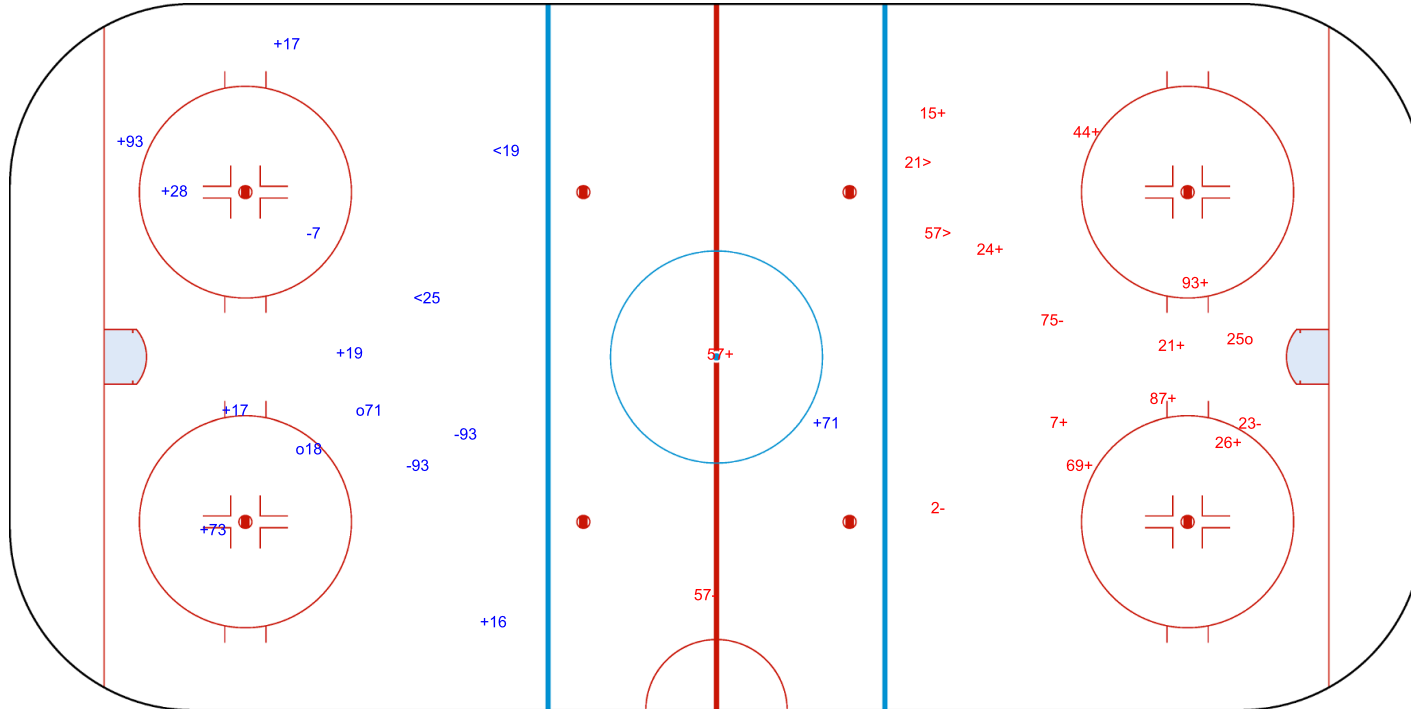

3rd Period

Shots by RIG

Goals (o): 1 SSG (+): 10
SSP (>): 2 SPG (-): 4

GK 35 of ENE

Legend:	
GK	Goalkeeper
SPG	Shots past goal
SSG	Shots saved by goalkeeper
SSP	Shots saved by player