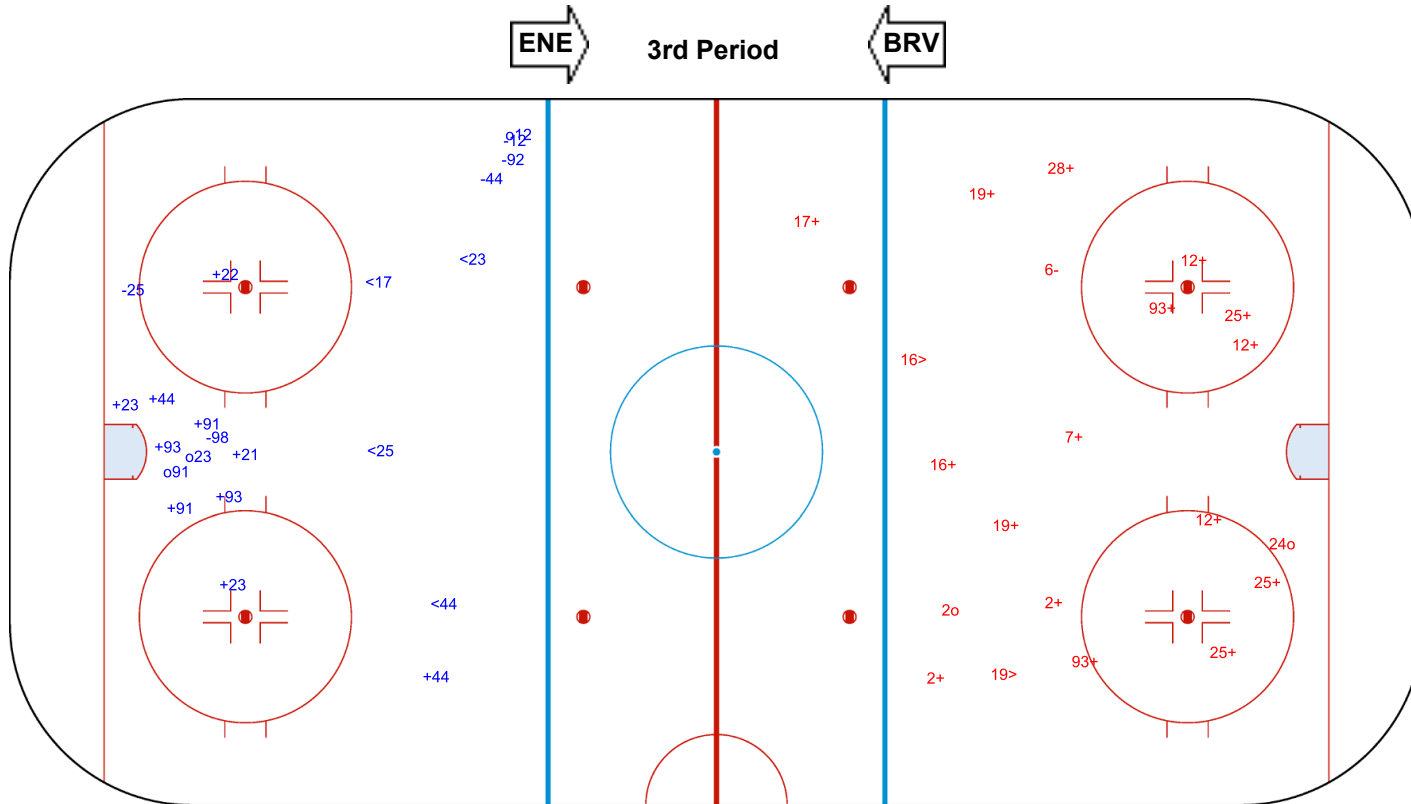

SUN 20 OCT 2024
START TIME 18:30

ROUND ROBIN, GAME 6

Shots by BRV
Goals (o): 3   SSG (+): 10
SSP (<): 4   SPG (-): 5

Shots by ENE
Goals (o): 2   SSG (+): 16
SSP (>): 2   SPG (-): 1

GK 30 of ENE

GK 30 of BRV

Legend:					
GK	Goalkeeper	SPG	Shots past goal	SSG	Shots saved by goalkeeper
				SSP	Shots saved by player