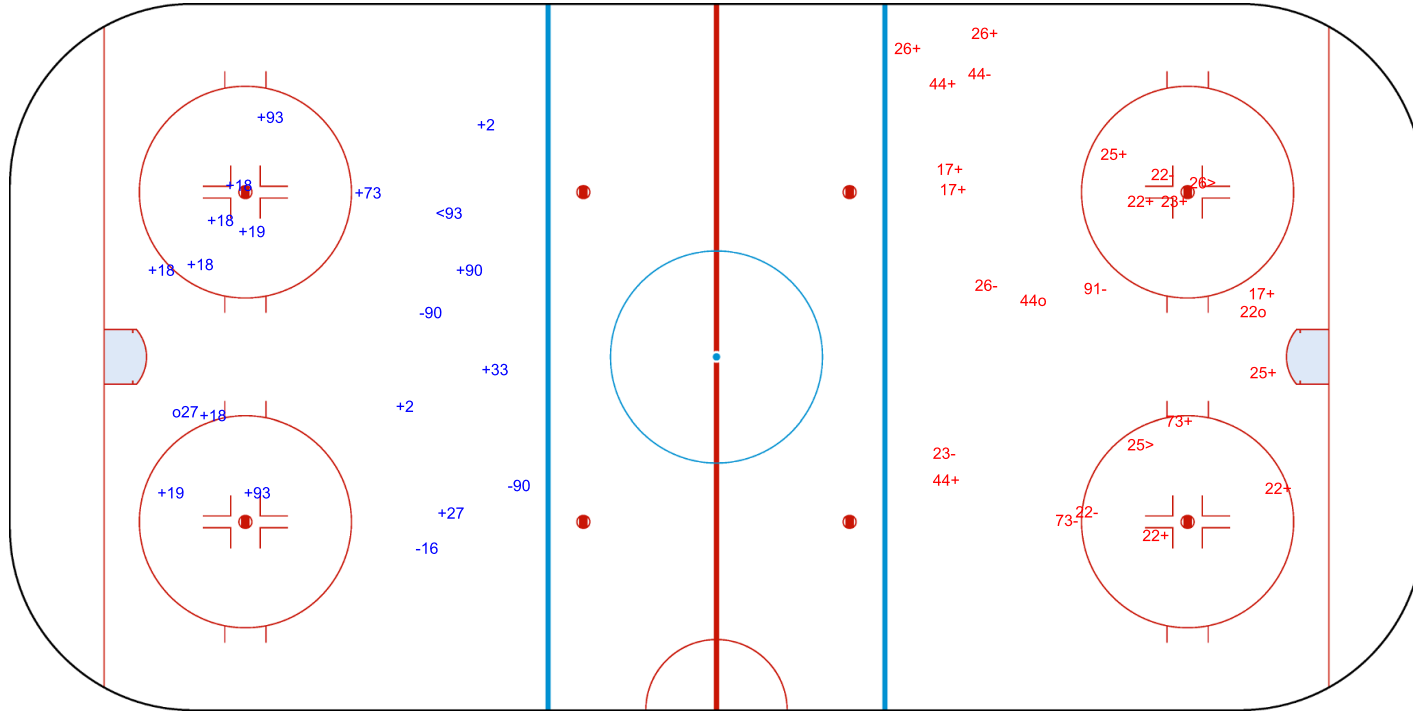

SHOT CHART
BRV - ENE

Shots by BRV
Goals (o): 1
SSP (<): 4
SSG (+): 13
SPG (-): 6

GK 30 of ENE

ENE 1st Period BRV

Shots by ENE
Goals (o): 0
SSP (>): 2
SSG (+): 10
SPG (-): 3

GK 30 of BRV

Shots by ENE

Goals (o): 1 SSG (+): 15
SSP (<): 1 SPG (-): 3

GK 30 of BRV

2nd Period

Shots by BRV

Goals (o): 2 SSG (+): 14
SSP (>): 2 SPG (-): 7

GK 30 of ENE

SUN 20 OCT 2024
START TIME 18:30

ROUND ROBIN, GAME 6

Shots by BRV
Goals (o): 3 SSG (+): 10
SSP (<): 4 SPG (-): 5