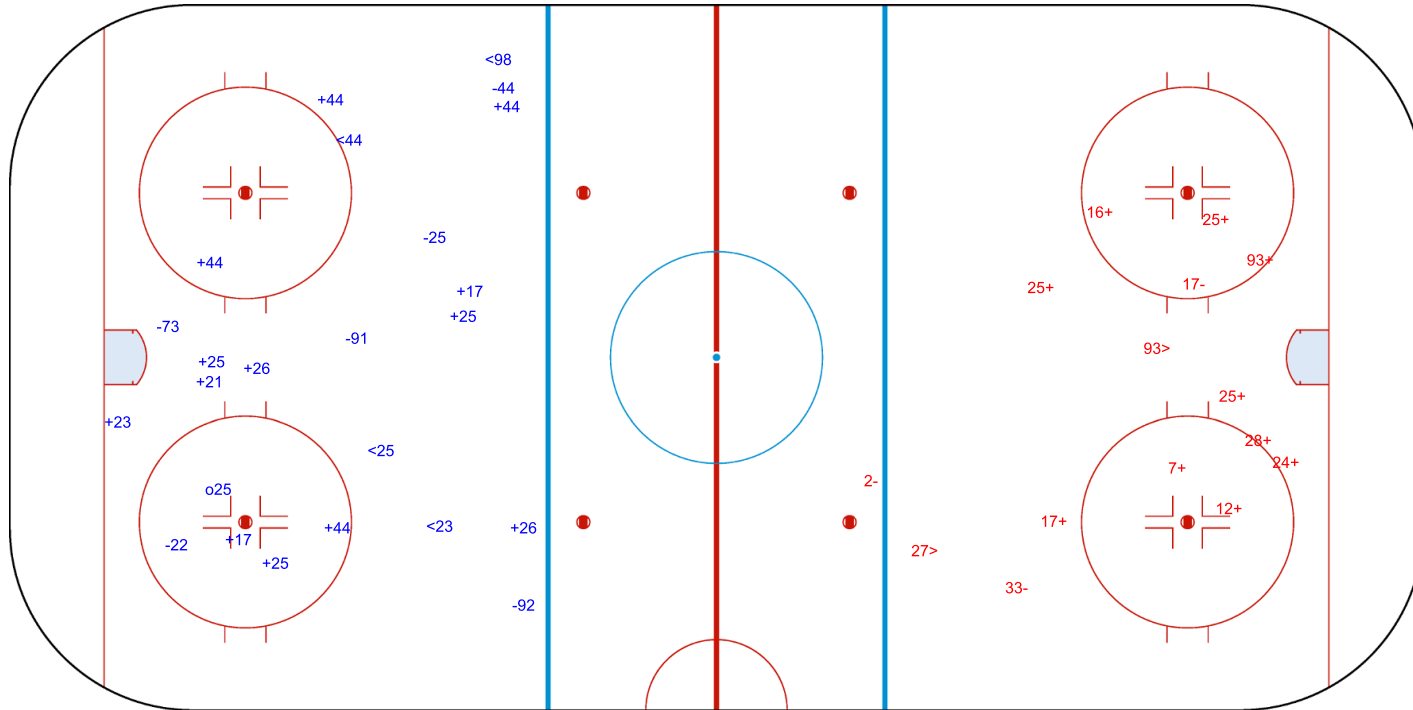

SHOT CHART
BRV - ENE

Shots by BRV
Goals (o): 1
SSP (<): 4
SSG (+): 13
SPG (-): 6

GK 30 of ENE

ENE 1st Period BRV

Shots by ENE
Goals (o): 0
SSP (>): 2
SSG (+): 10
SPG (-): 3

GK 30 of BRV

Shots by ENE

Goals (o): 1 SSG (+): 15
SSP (<): 1 SPG (-): 3

GK 30 of BRV

2nd Period

Shots by BRV

Goals (o): 2 SSG (+): 14
SSP (>): 2 SPG (-): 7

GK 30 of ENE

SUN 20 OCT 2024
START TIME 18:30

ROUND ROBIN, GAME 6

Shots by BRV
Goals (o): 3 SSG (+): 10
SSP (<): 4 SPG (-): 5