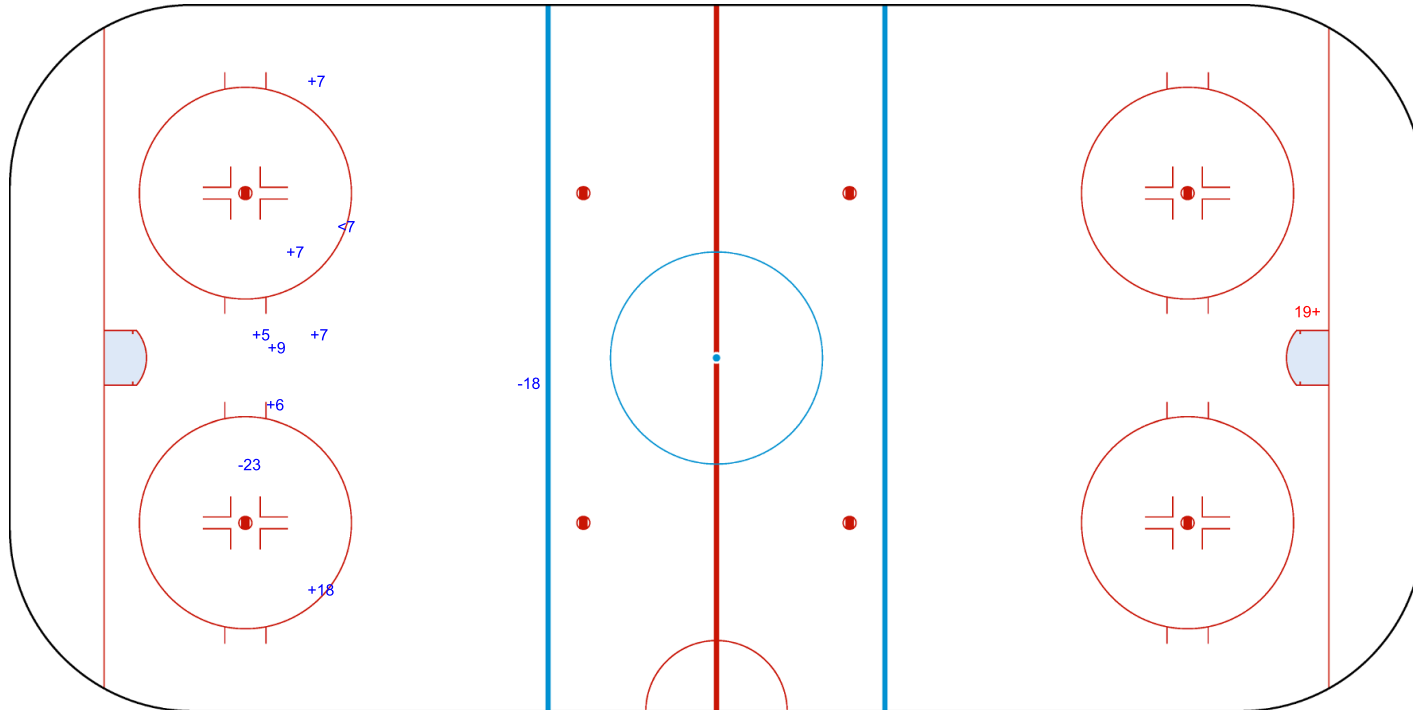

Goals (o): 6

SSG (+): 9

SSP (>): 1

SPG (-): 1

o23

o5

o18
o23
o6

GK 1 of HKG

o18

GK 20 of HKG

Shots by BEL
Goals (o): 0
SSP (<): 1
SSG (+): 7
SPG (-): 2

GK 20 of HKG

Period: 3

Shots by HKG
Goals (o): 0
SSP (>): 0
SSG (+): 1
SPG (-): 0

GK 1 of BEL

GK 25 of BEL