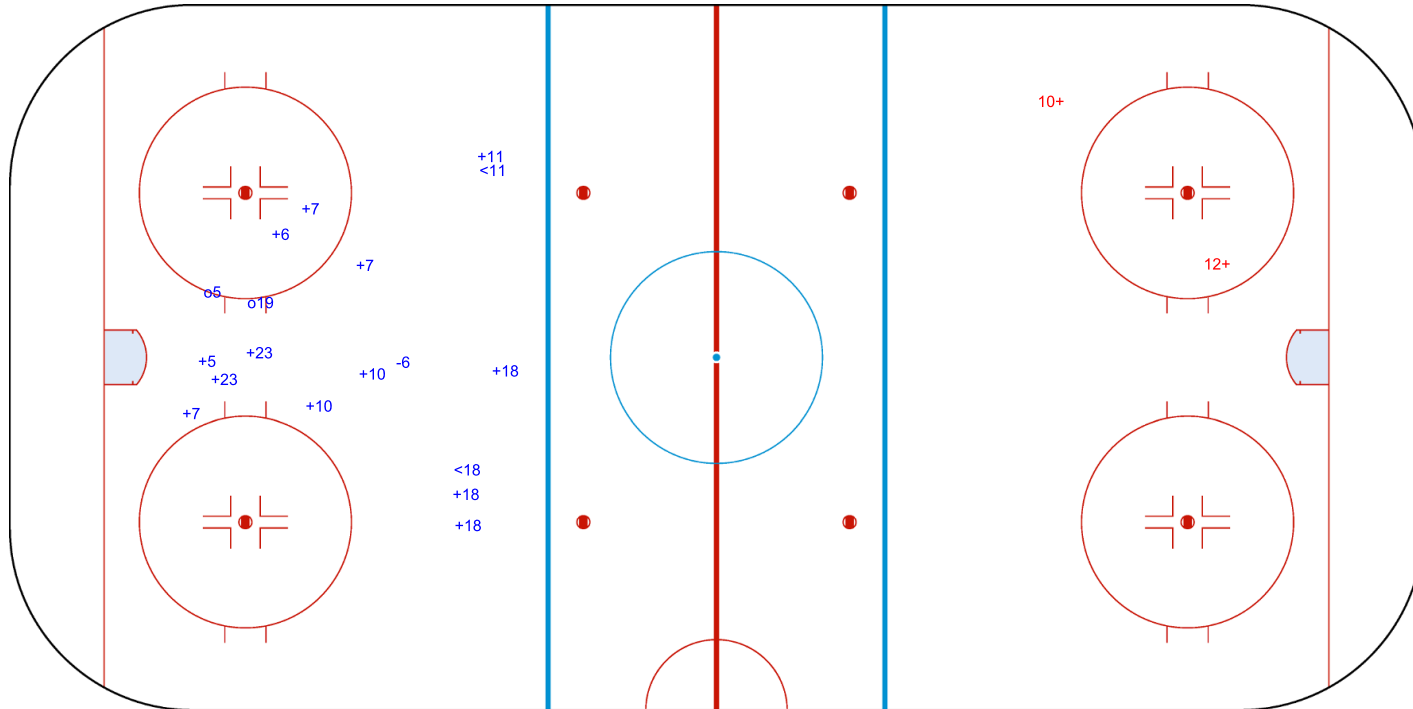

SHOT CHART
HKG - BEL

Shots by BEL
Goals (o): 2 SSG (+): 13
SSP (-): 2 SPG (-): 1

HKG → Period: 1 ← BEL

Shots by HKG
Goals (o): 0 SSG (+): 2
SSP (>): 0 SPG (-): 0

2020

ICE HOCKEY
WOMEN'S WORLD
CHAMPIONSHIP
BULGARIA
Sofia
Division III

WINTER SPORTS PALACE

SUN 8 DEC 2019

START TIME 13:00

ICE HOCKEY

IIHF ICE HOCKEY WOMEN'S WORLD CHAMPIONSHIP DIV III

ROUND ROBIN, GAME 10

INTERNATIONAL
ICE HOCKEY
FEDERATION

Shots by HKG