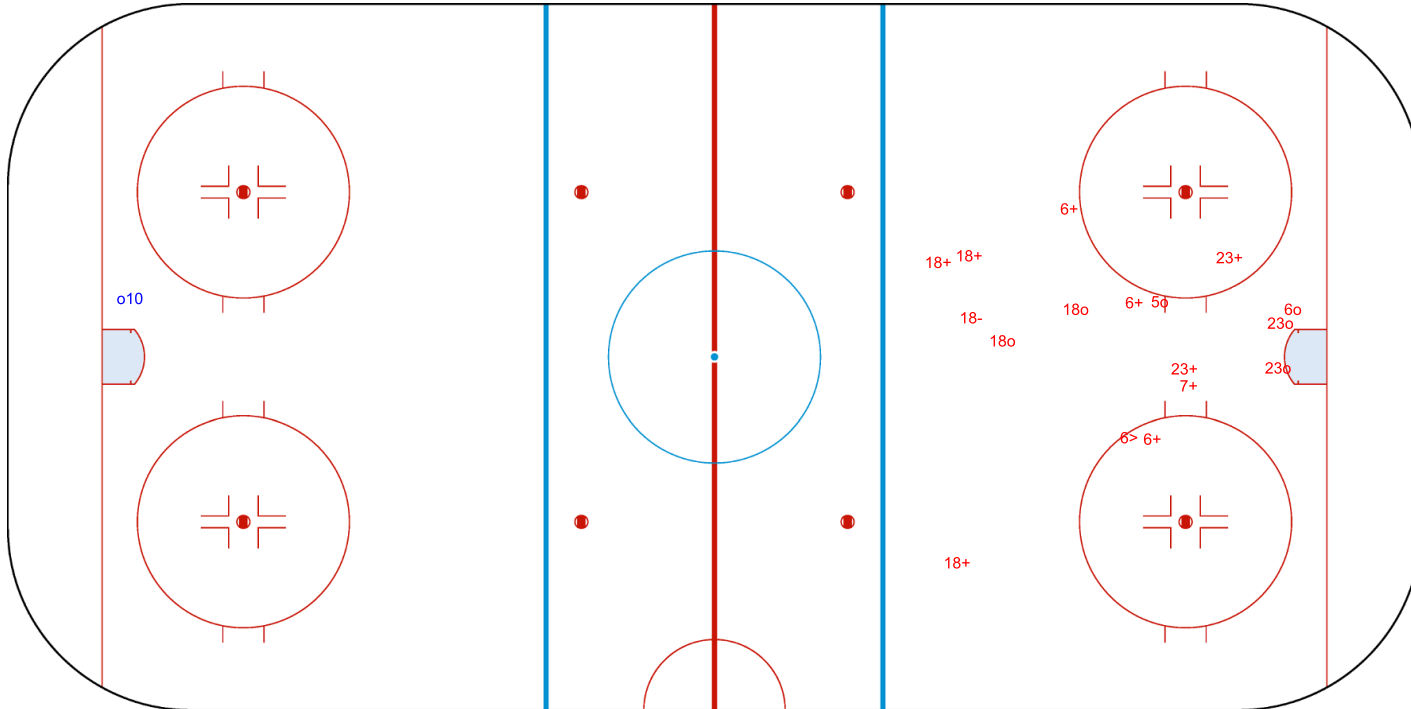

WINTER SPORTS PALACE

SUN 8 DEC 2019

START TIME 13:00

ICE HOCKEY

IIHF ICE HOCKEY WOMEN'S WORLD CHAMPIONSHIP DIV III

ROUND ROBIN, GAME 10

INTERNATIONAL
ICE HOCKEY
FEDERATION

Shots by HKG

Goals (o): 1

SSG (+): 0

SSP (<): 0

SPG (-): 0

o10

GK 1 of BEL

Period: 2

Shots by BEL

Goals (o): 6

SSG (+): 9

SSP (>): 1

SPG (-): 1

o23

o5

o18
o23
o6

GK 1 of HKG