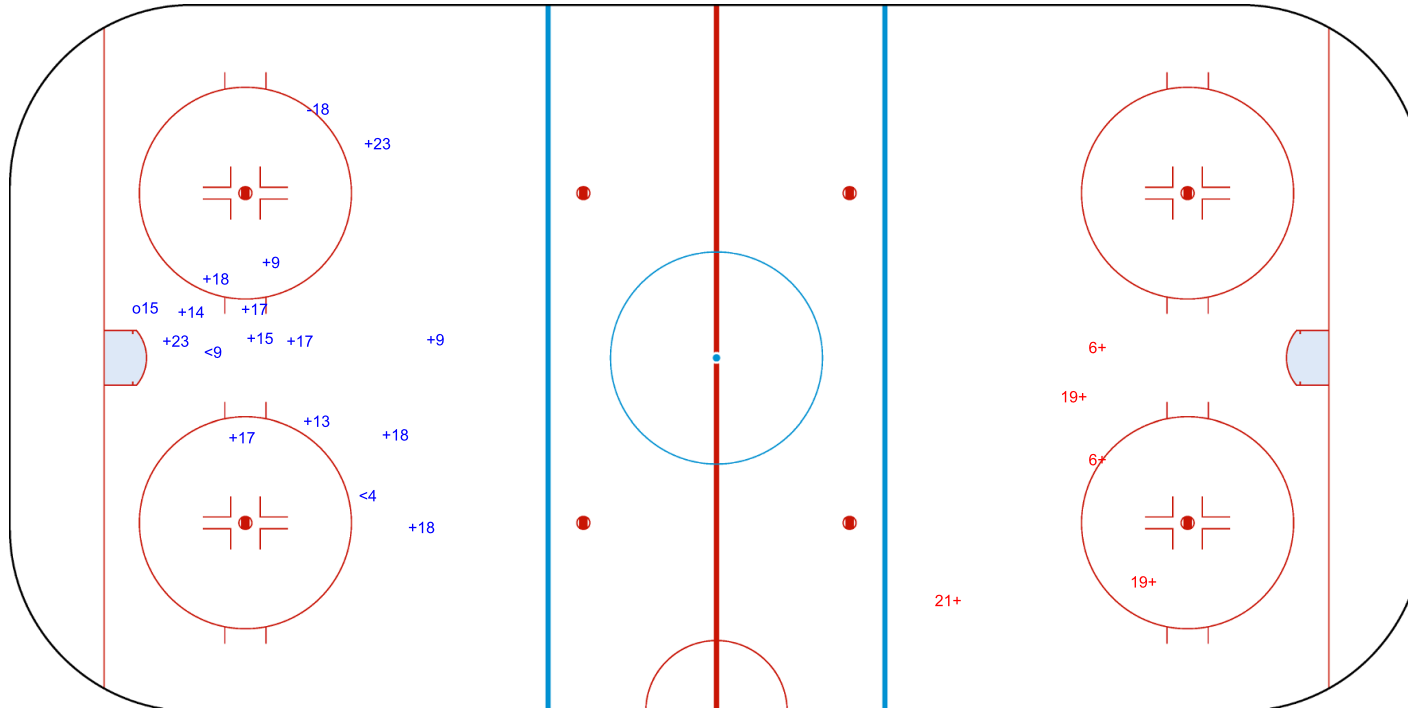

Shots by ROU

Goals (o): 0

SSG (+): 6

SSP (>): 3

SPG (-): 3

GK 1 of BEL

Shots by ROU

Goals (o): 1 SSG (+): 13
SSP (-): 2 SPG (-): 1

GK 1 of BEL

Period: 3

Shots by BEL

Goals (o): 0 SSG (+): 5
SSP (>): 0 SPG (-): 0

GK 25 of ROU

Legend:	GK Goalkeeper	SPG Shots past goal	SSG Shots saved by goalkeeper	SSP Shots saved by player
----------------	----------------------	----------------------------	--------------------------------------	----------------------------------