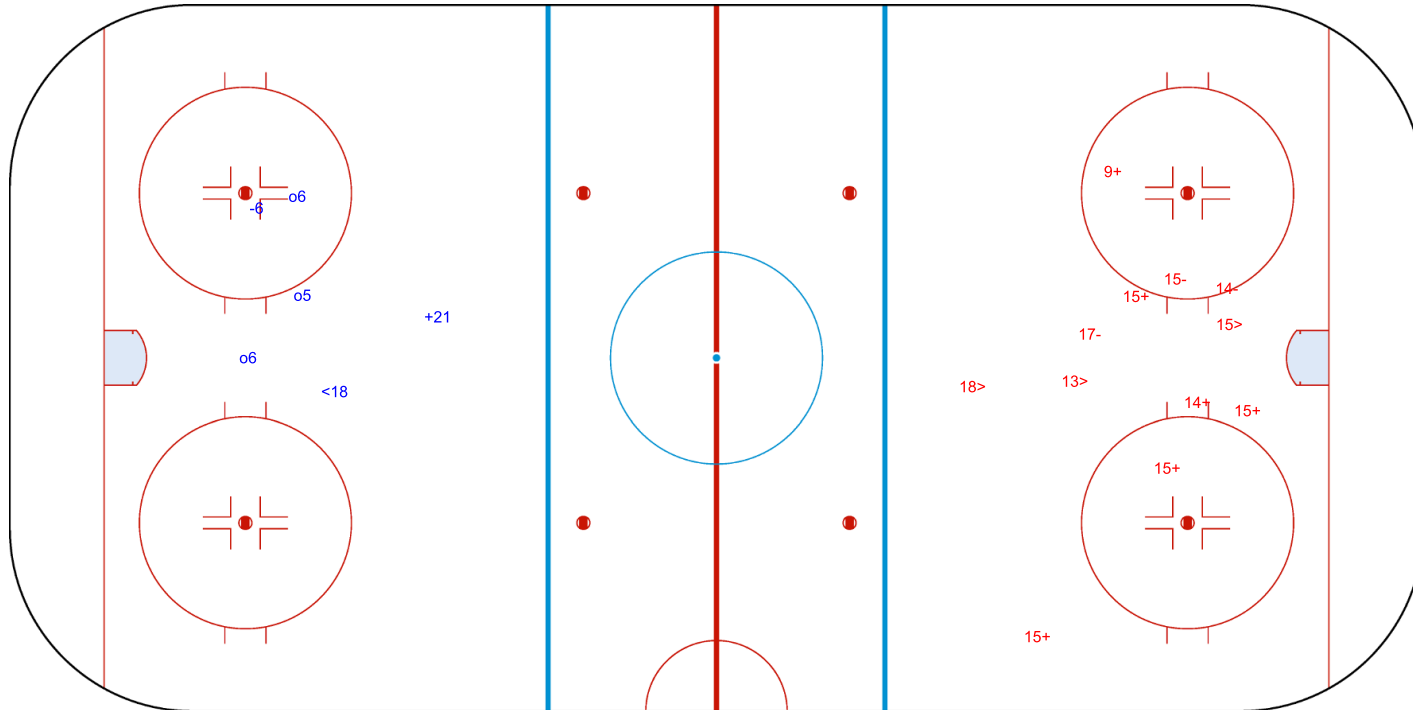

SHOT CHART ROU - BEL

Period: 1

Shots by ROU

Goals (o): 1 SSG (+): 3
SSP (-): 1 SPG (-): 3

GK 1 of BEL

Shots by BEL

Goals (o): 1 SSG (+): 5
SSP (>): 1 SPG (-): 2

GK 1 of ROU

Shots by BEL

Goals (o): 3

SSG (+): 1

SSP (<): 1

SPG (-): 1

GK 1 of ROU

GK 25 of ROU

Period: 2

Shots by ROU

Goals (o): 0

SSG (+): 6

SSP (>): 3

SPG (-): 3

GK 1 of BEL

Shots by ROU

Goals (o): 1 SSG (+): 13
SSP (-): 2 SPG (-): 1