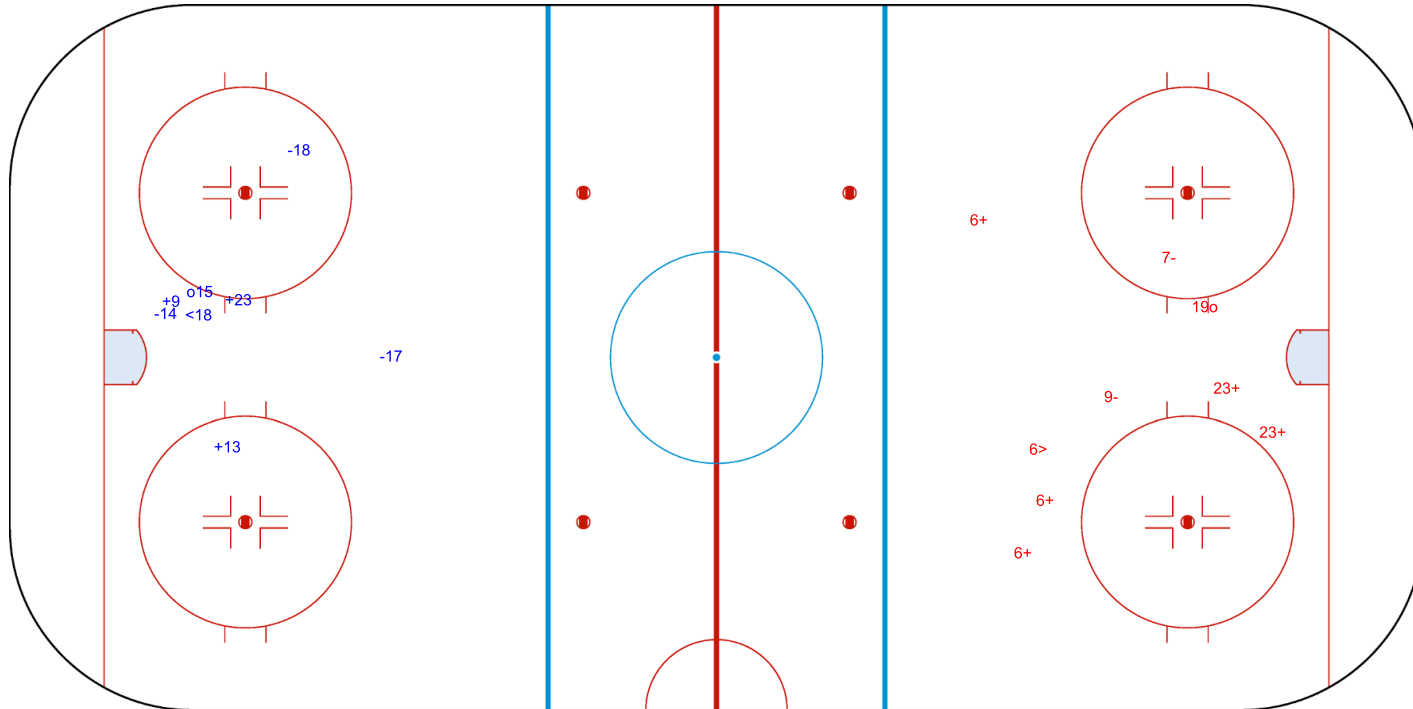

SHOT CHART ROU - BEL

Period: 1

Shots by ROU

Goals (o): 1 SSG (+): 3
SSP (-): 1 SPG (-): 3

GK 1 of BEL

Shots by BEL

Goals (o): 1 SSG (+): 5
SSP (>): 1 SPG (-): 2

GK 1 of ROU

Shots by BEL

Goals (o): 3

SSG (+): 1

SSP (<): 1

SPG (-): 1

GK 1 of ROU

GK 25 of ROU

Period: 2