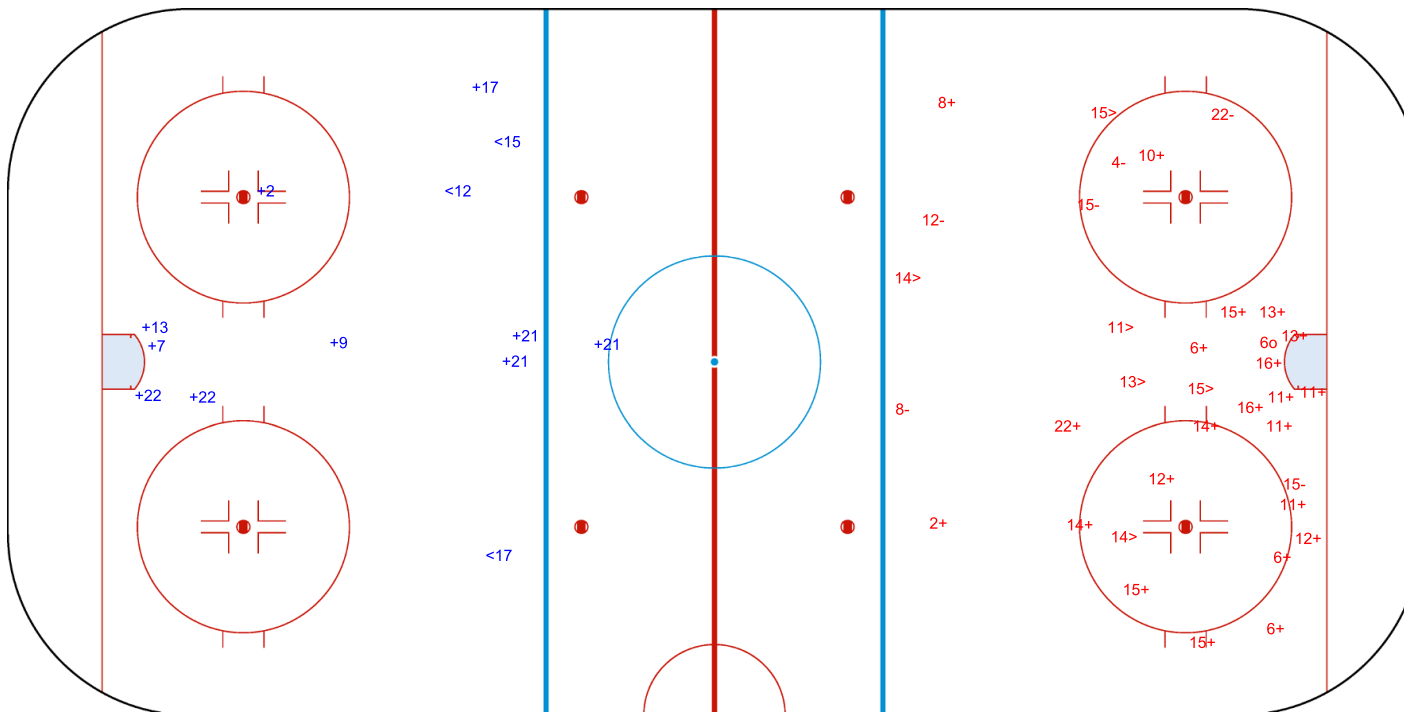

SHOT CHART
LAT - GBR

Shots by LAT
Goals (o): 0
SSG (+): 10
SSP (-): 3
SPG (-): 0

GK 1 of GBR

GBR → 1st Period ← LAT

Shots by GBR
Goals (o): 1
SSG (+): 22
SSP (>): 6
SPG (-): 6

GK 1 of LAT

2022

ICE HOCKEY
WOMEN'S WORLD
CHAMPIONSHIP
SPAIN
Jaca

Division II - Group A

PABELLON DE HIELO

FRI 8 APR 2022

START TIME 16:00

ICE HOCKEY

IIHF ICE HOCKEY WOMEN'S WORLD CHAMPIONSHIP

ROUND ROBIN, GAME 9

INTERNATIONAL
ICE HOCKEY
FEDERATION

Shots by GBR

Goals (o): 0

SSG (+): 12

SSP (<): 6

SPG (-): 8

GK 1 of LAT

2nd Period

Shots by LAT