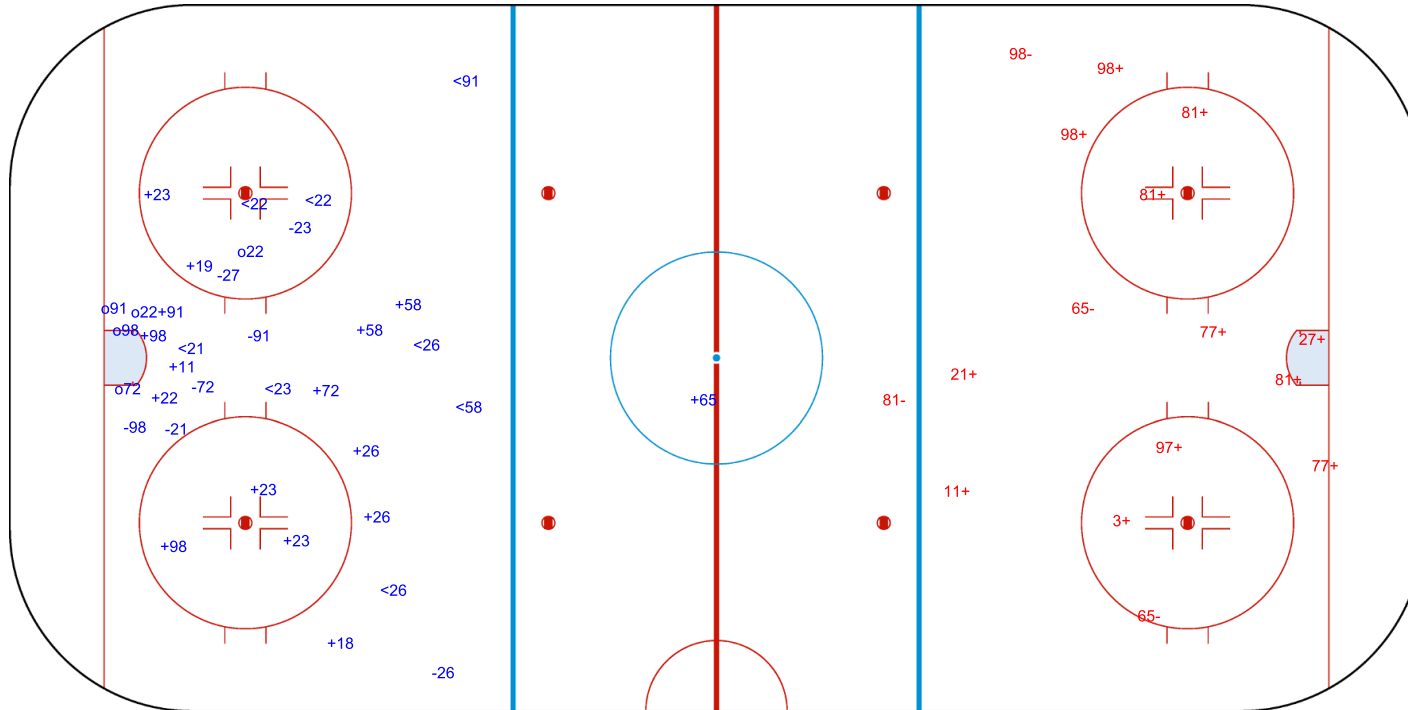

Shots by BRV

Goals (o): 5   SSG (+): 16

SSP (-): 8   SPG (-): 7

3rd Period

Shots by LBU

Goals (o): 0   SSG (+): 12

SSP (>): 0   SPG (-): 4

GK 30 of BRV

GK 31 of LBU

GK 30 of BRV

Legend:	
GK	Goalkeeper
SPG	Shots past goal
SSG	Shots saved by goalkeeper
SSP	Shots saved by player