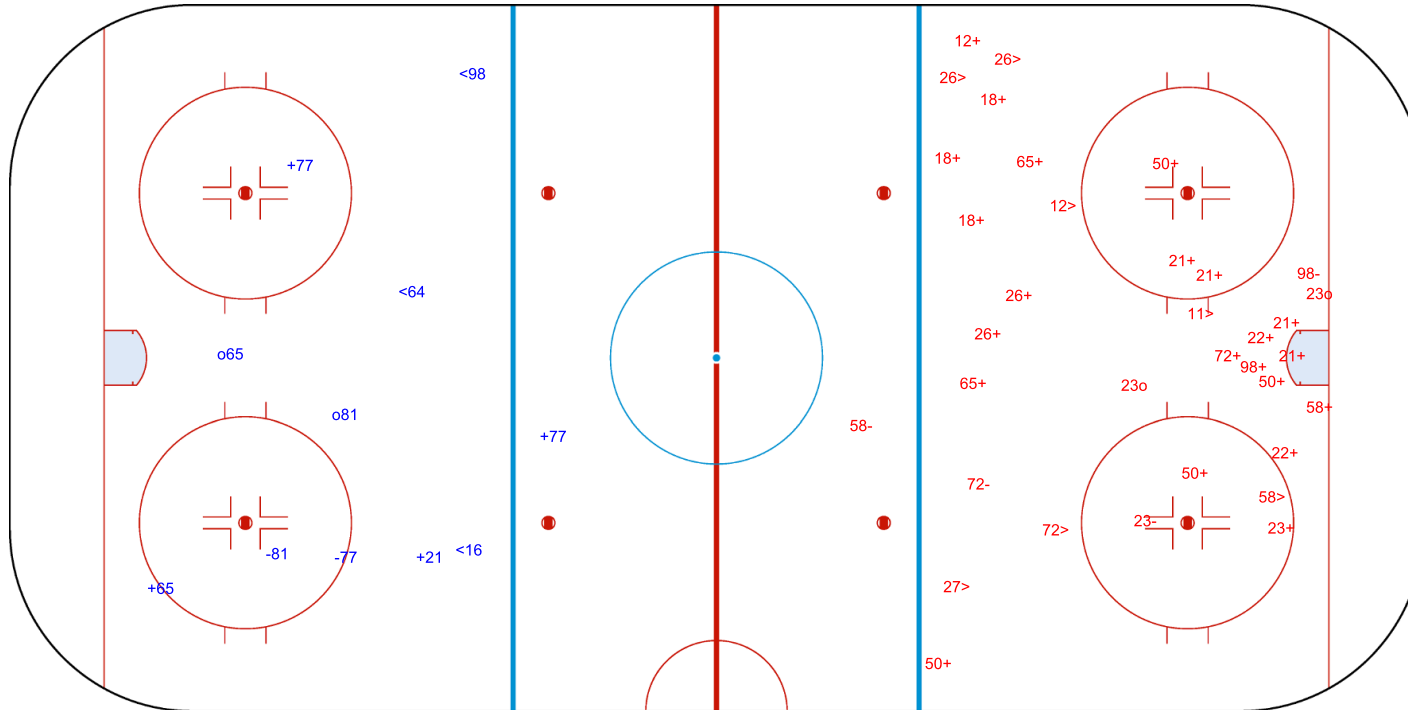

SHOT CHART
BRV - LBU

Shots by BRV
Goals (o): 4
SSP (<): 10
SSG (+): 22
SPG (-): 6

GK 31 of LBU

Shots by LBU
Goals (o): 0
SSP (>): 3
SSG (+): 10
SPG (-): 4

GK 30 of BRV

Shots by LBU

Goals (o): 2

SSG (+): 4

SSP (<): 3

SPG (-): 2

GK 30 of BRV

2nd Period

Shots by BRV

Goals (o): 2

SSG (+): 22

SSP (>): 7

SPG (-): 4

GK 31 of LBU

Shots by BRV

Goals (o): 5 SSG (+): 16

SSP (-): 8 SPG (-): 7

3rd Period

Shots by LBU

Goals (o): 0 SSG (+): 12