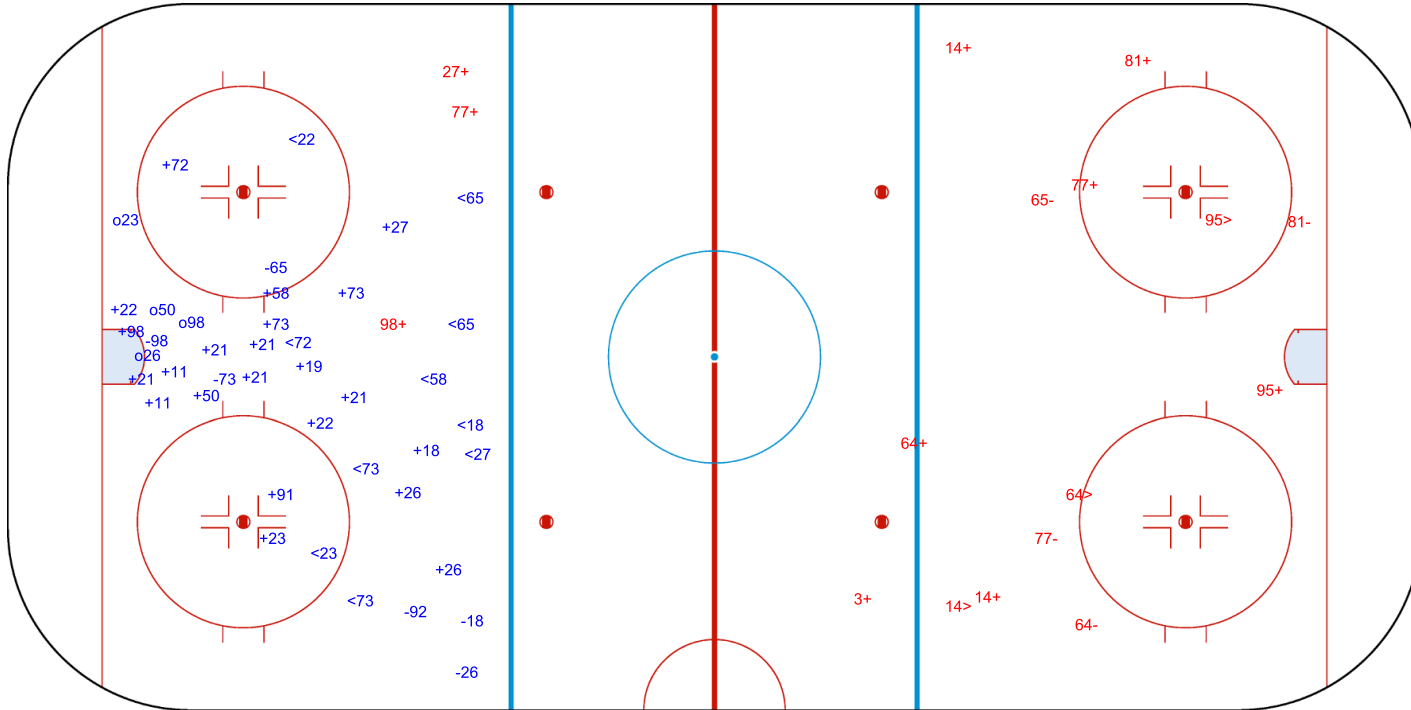

SHOT CHART
BRV - LBU

Shots by BRV
Goals (o): 4
SSP (<): 10
SSG (+): 22
SPG (-): 6

GK 31 of LBU

Shots by LBU
Goals (o): 0
SSP (>): 3
SSG (+): 10
SPG (-): 4

GK 30 of BRV

Shots by LBU

Goals (o): 2

SSG (+): 4

SSP (<): 3

SPG (-): 2

GK 30 of BRV

2nd Period

Shots by BRV

Goals (o): 2

SSG (+): 22

SSP (>): 7