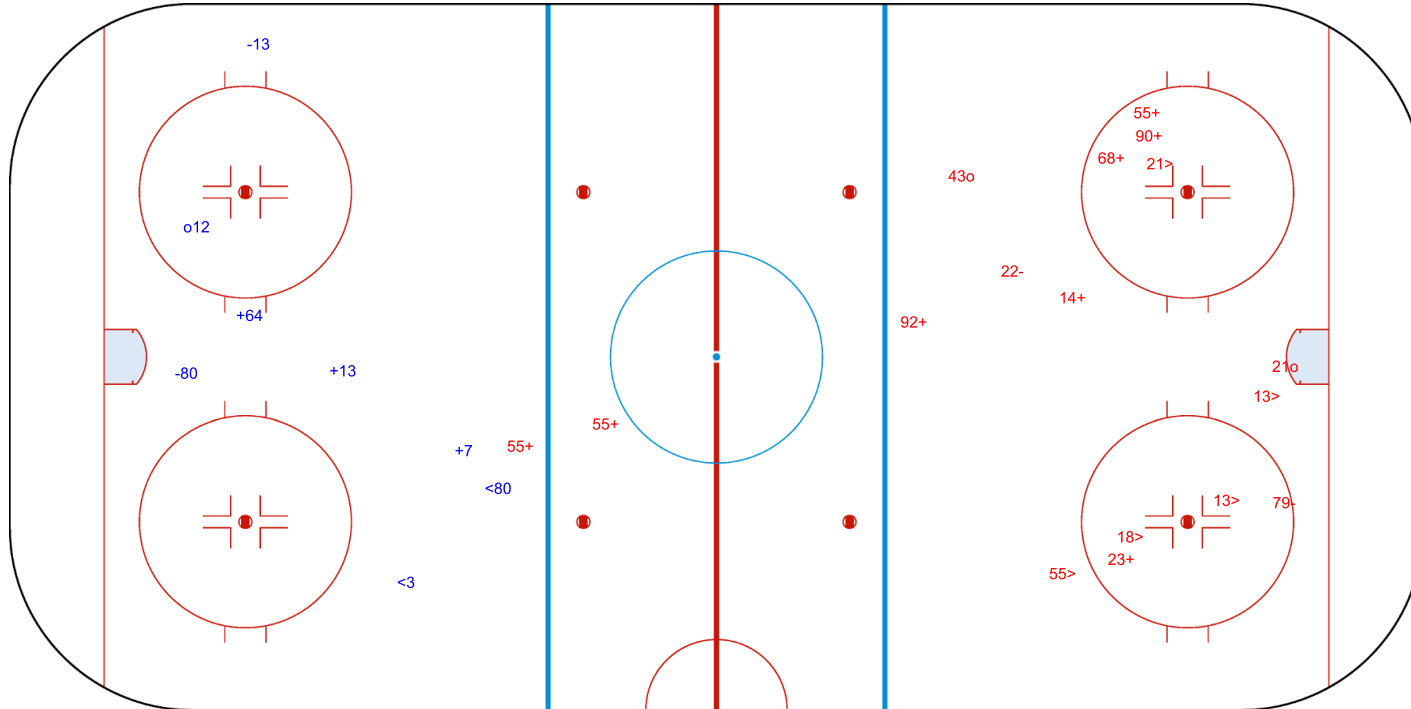

Goals (o): 1

SSP (<): 2

SSG (+): 3

SPG (-): 2

o12

GK 40 of SUI

2nd Period

Shots by SUI