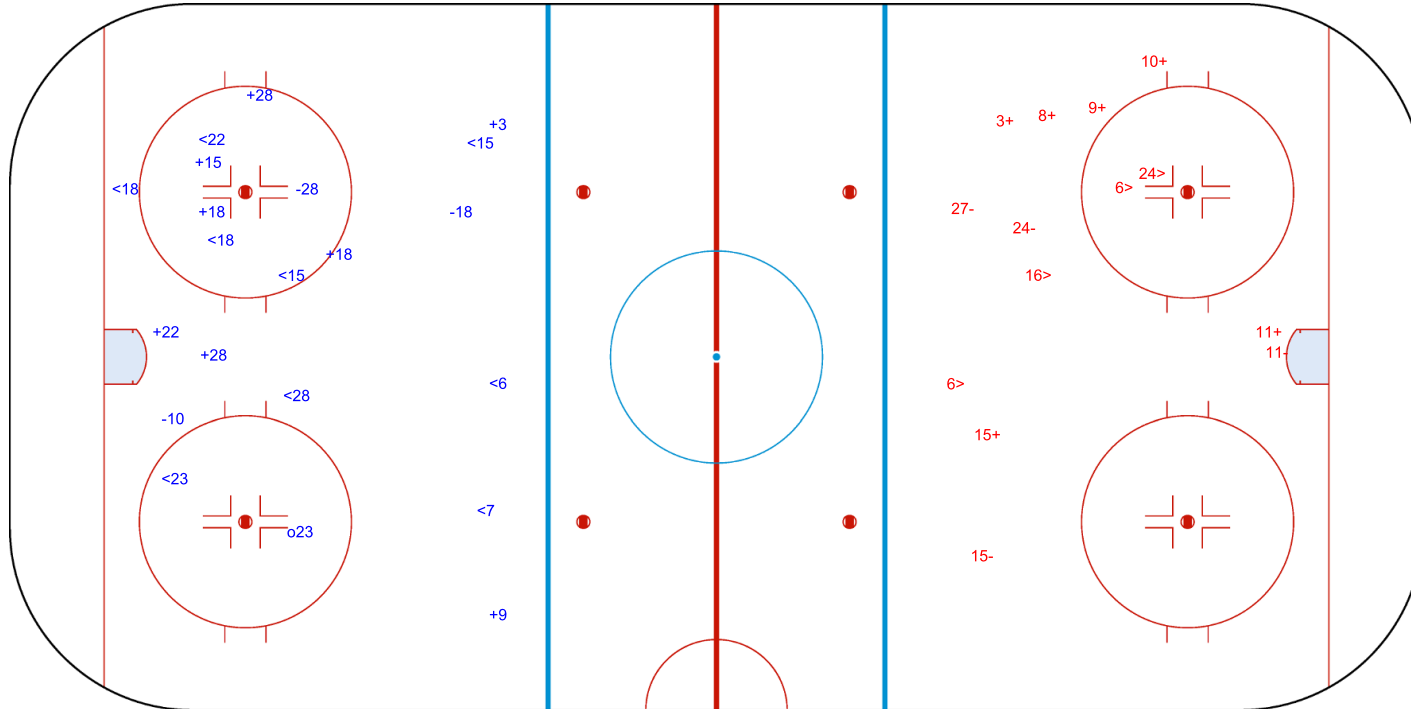

INTERNATIONAL  
ICE HOCKEY  
FEDERATION

Shots by FIN

Goals (o): 1

SSG (+): 8

SSP (-): 9

SPG (-): 3

o23

GK 1 of SWE

2nd Period

Shots by SWE

Goals (o): 0

SSG (+): 6

SSP (>): 4

SPG (-): 4

GK 30 of FIN

2022