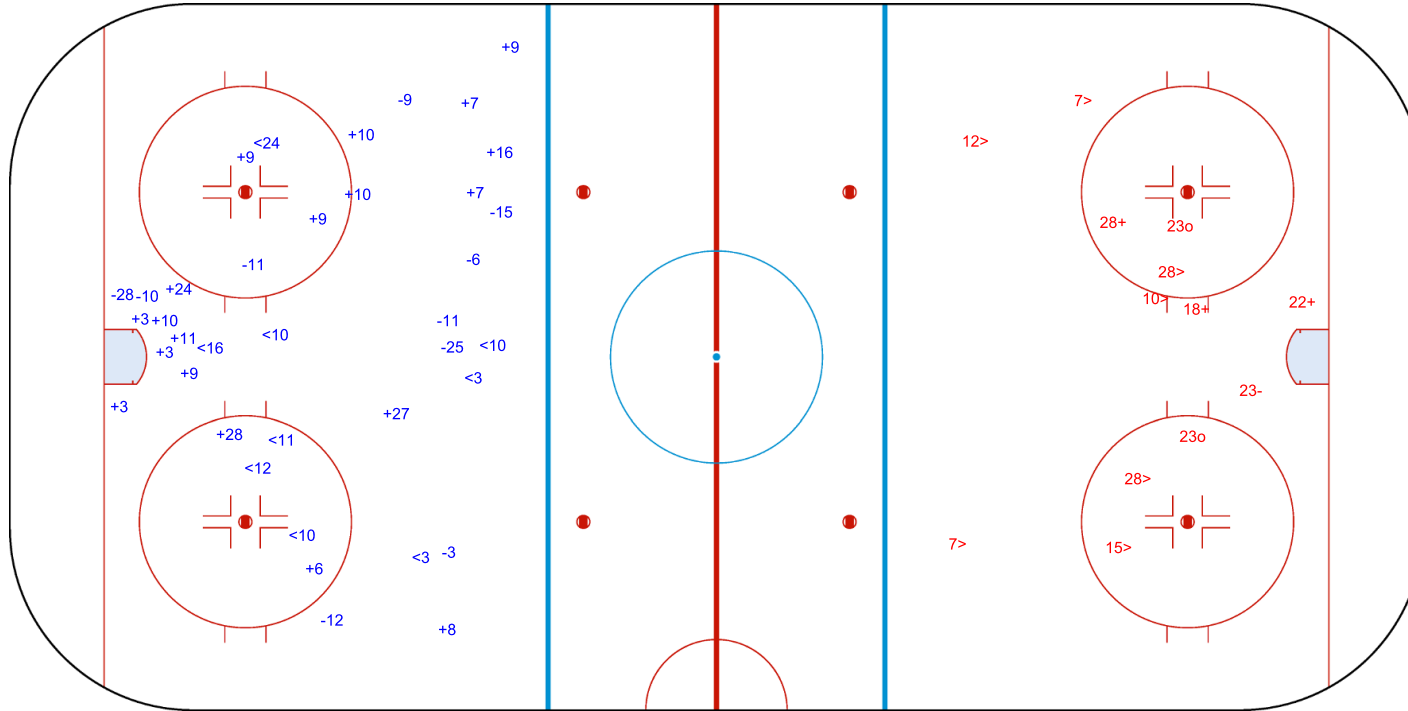

ICE HOCKEY  
U18 WOMEN'S WORLD  
CHAMPIONSHIP  
UNITED STATES  
Madison

LABAHN ICE ARENA

MON 13 JUN 2022

START TIME 15:30

IIHF ICE HOCKEY U18 WOMEN'S WORLD CHAMPIONSHIP

BRONZE MEDAL GAME, GAME 21

ICE HOCKEY

INTERNATIONAL  
ICE HOCKEY  
FEDERATION

Shots by SWE

Goals (o): 0    SSG (+): 19

SSP (<): 9    SPG (-): 10

GK 30 of FIN

3rd Period

Shots by FIN

Goals (o): 2    SSG (+): 3

SSP (>): 7    SPG (-): 1

GK 1 of SWE

Legend:	
<b>GK</b>	Goalkeeper
<b>SPG</b>	Shots past goal
<b>SSG</b>	Shots saved by goalkeeper
<b>SSP</b>	Shots saved by player