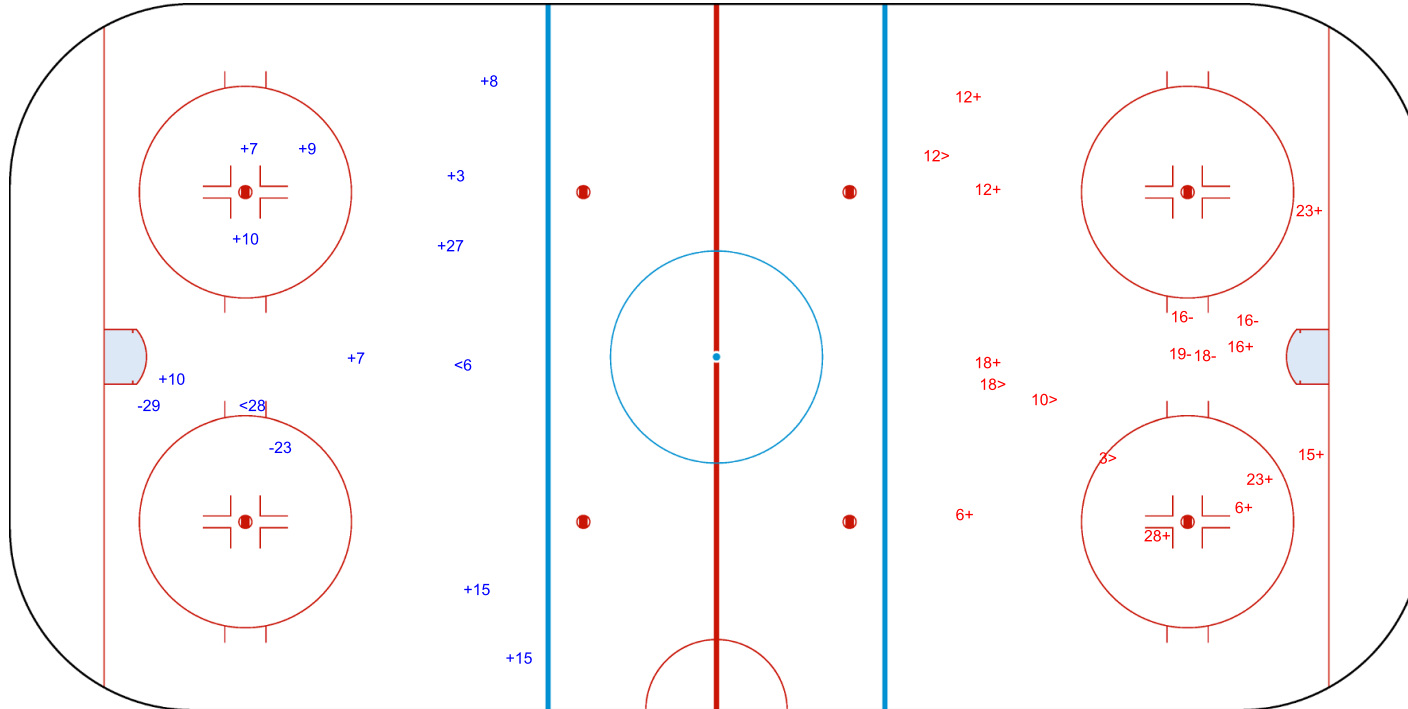

### SHOT CHART

#### FIN - SWE

Shots by SWE

Goals (o): 0    SSG (+): 10  
SSP (<): 2    SPG (-): 2

GK 30 of FIN

1st Period

Shots by FIN

Goals (o): 0    SSG (+): 10  
SSP (>): 4    SPG (-): 4

GK 1 of SWE