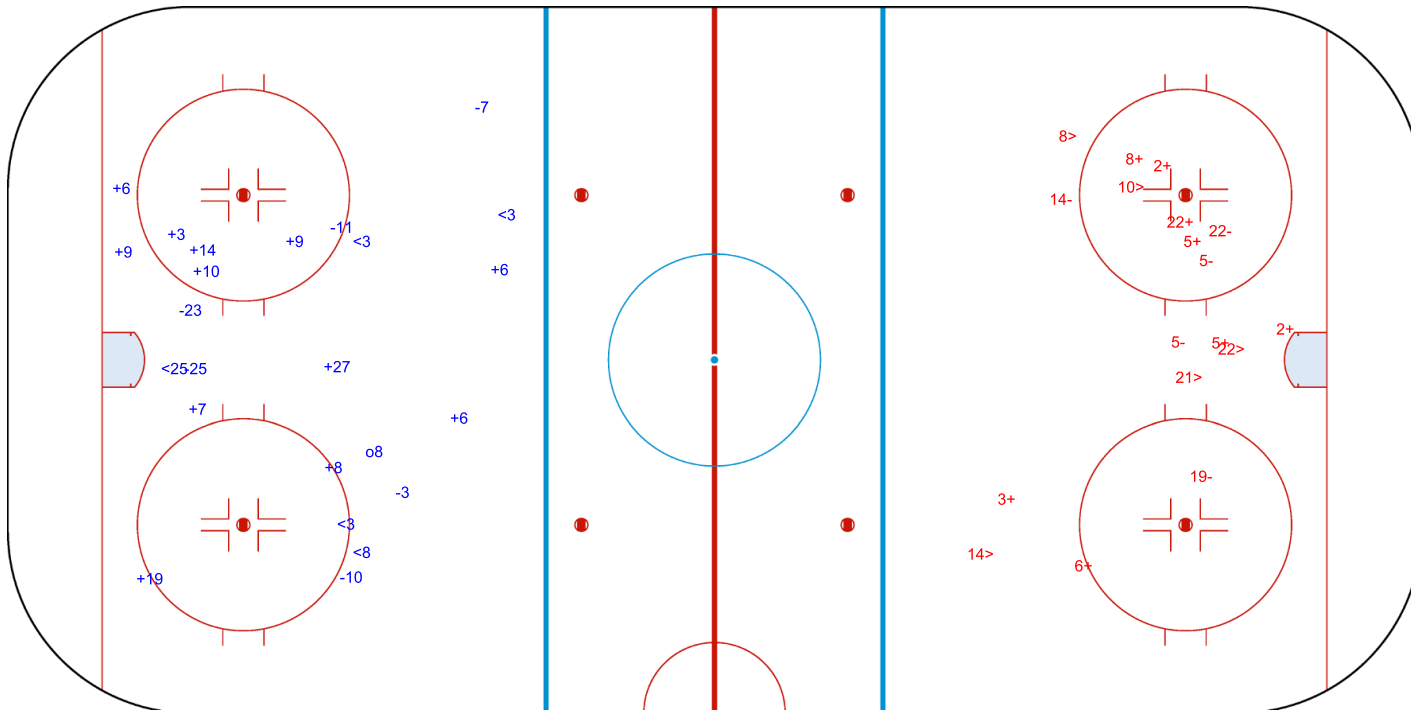

INTERNATIONAL
ICE HOCKEY
FEDERATION

Shots by SWE

Goals (o): 1 SSG (+): 12

SSP (<): 5 SPG (-): 6

GK 29 of CZE

2nd Period

Shots by CZE

Goals (o): 0 SSG (+): 8

SSP (>): 5 SPG (-): 5

GK 1 of SWE

2022

LABAHN ICE ARENA

ICE HOCKEY
U18 WOMEN'S WORLD
CHAMPIONSHIP
UNITED STATES
Madison

FRI 10 JUN 2022

START TIME 20:00

IIHF ICE HOCKEY U18 WOMEN'S WORLD CHAMPIONSHIP