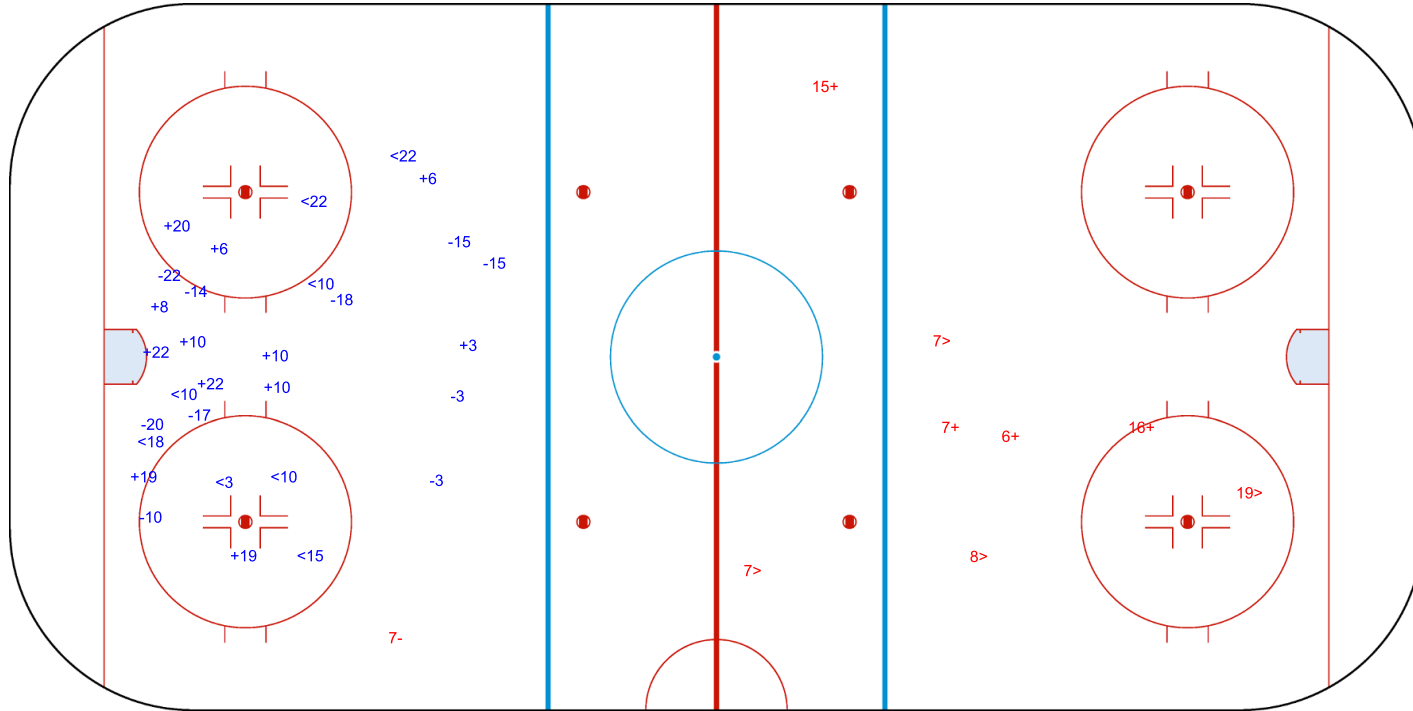

3rd Period

Shots by SWE

Goals (o): 0

SSP (>): 4

SSG (+): 4

SPG (-): 1

GK 29 of CZE

Legend:	
GK	Goalkeeper
SPG	Shots past goal
SSG	Shots saved by goalkeeper
SSP	Shots saved by player