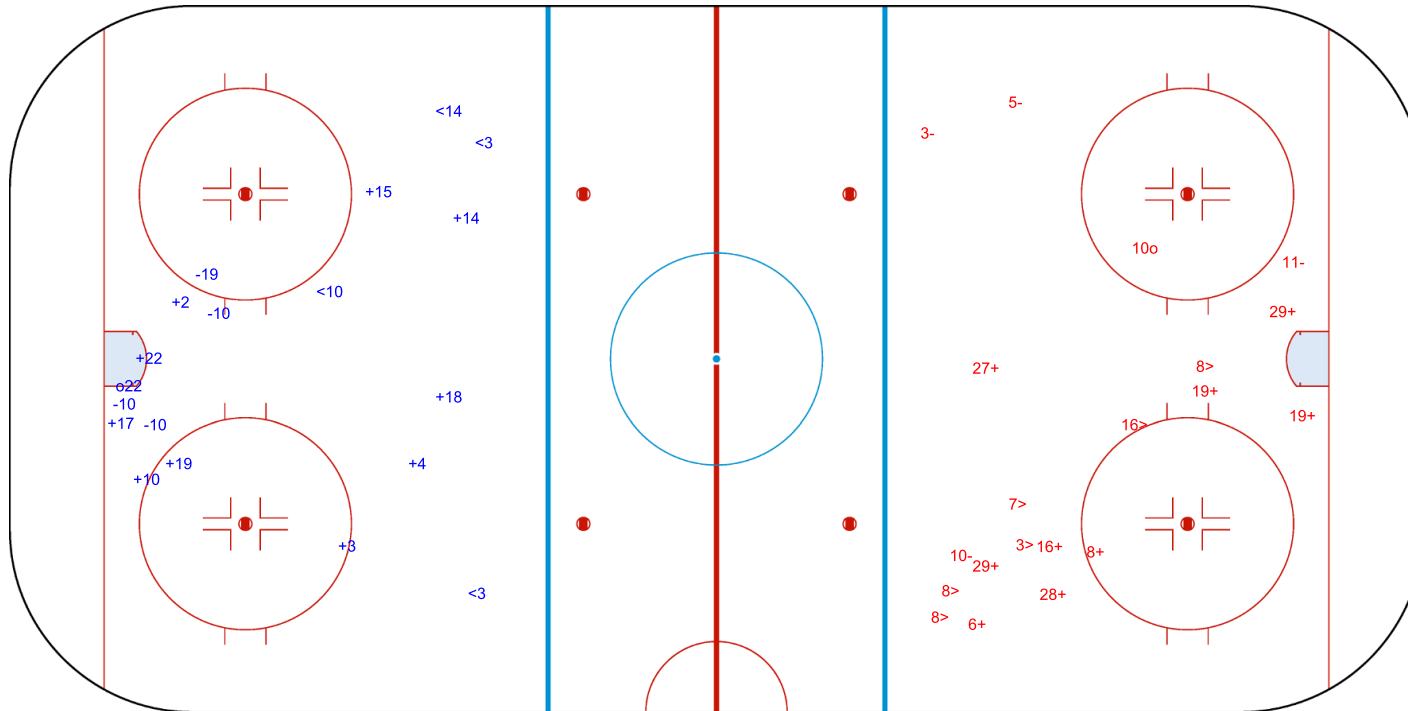

SHOT CHART

SWE - CZE

Shots by CZE

Goals (o): 1 SSG (+): 10
SSP (<): 4 SPG (-): 4

GK 1 of SWE

1st Period

Shots by SWE

Goals (o): 1 SSG (+): 9
SSP (>): 6 SPG (-): 4