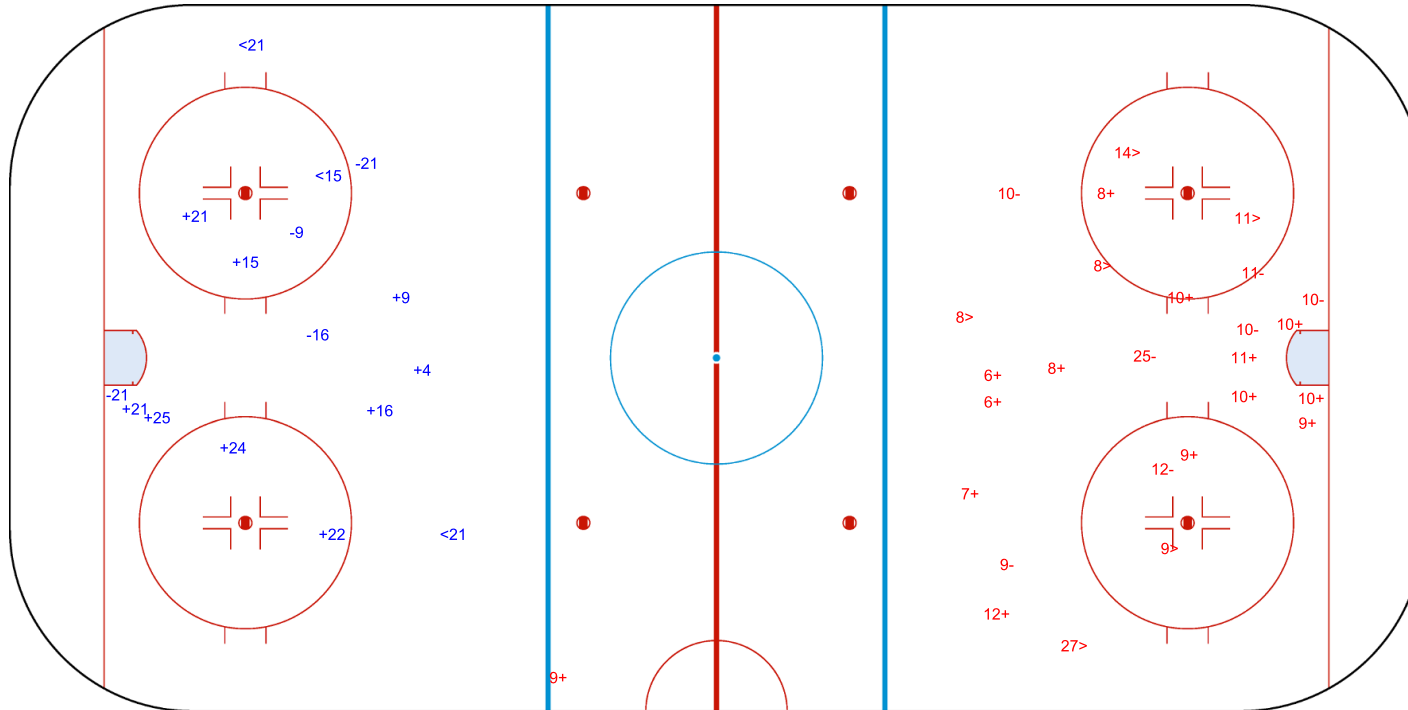

2022

ICE HOCKEY
U18 WOMEN'S WORLD
CHAMPIONSHIP
UNITED STATES
Madison

LABAHN ICE ARENA

TUE 7 JUN 2022

START TIME 16:00

ICE HOCKEY

IIHF ICE HOCKEY U18 WOMEN'S WORLD CHAMPIONSHIP

PRELIMINARY ROUND - GROUP A, GAME 6

INTERNATIONAL
ICE HOCKEY
FEDERATION

Shots by CAN

Goals (o): 0

SSG (+): 9

SSP (-): 3

SPG (-): 4

GK 1 of SWE

3rd Period

Shots by SWE

Goals (o): 0

SSG (+): 14

SSP (>): 6

SPG (-): 7

GK 29 of CAN

Legend:					
GK	Goalkeeper	SPG	Shots past goal	SSG	Shots saved by goalkeeper
				SSP	Shots saved by player