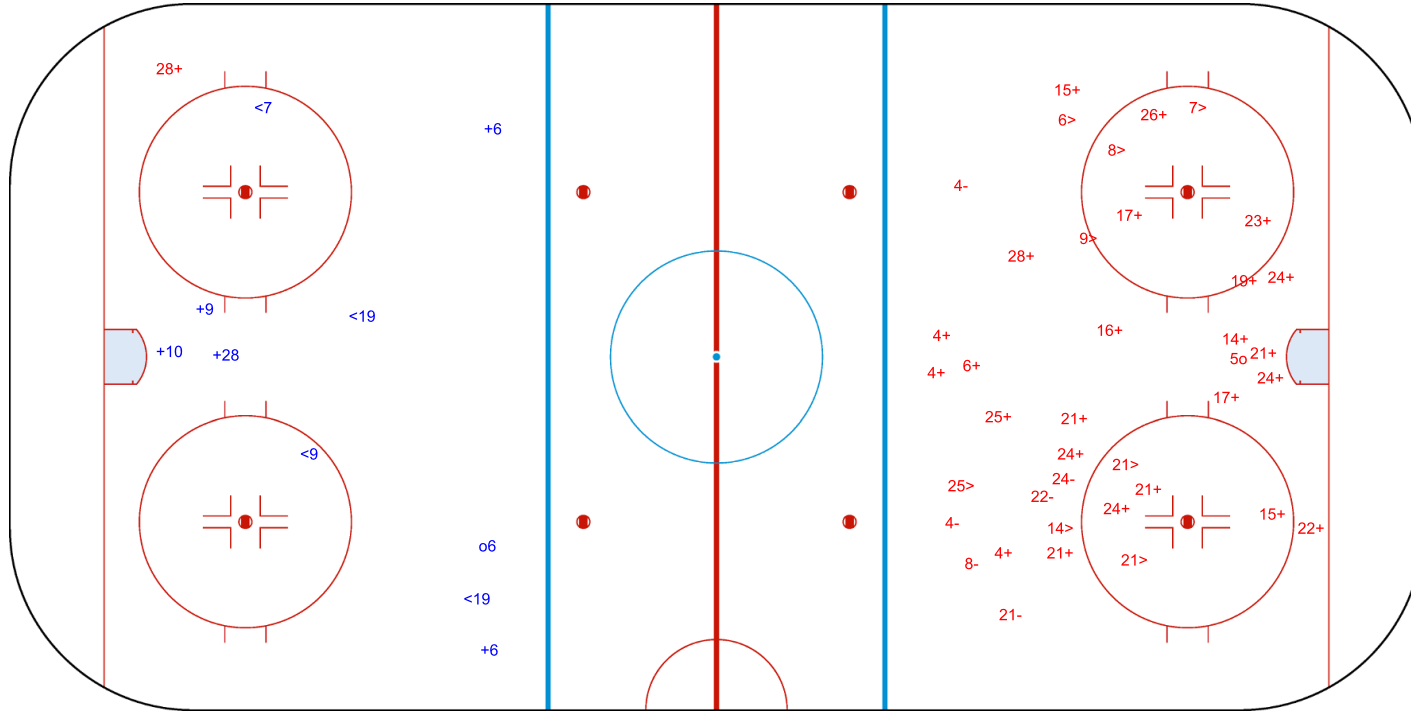

2022

ICE HOCKEY
U18 WOMEN'S WORLD
CHAMPIONSHIP
UNITED STATES
Madison

LABAHN ICE ARENA

TUE 7 JUN 2022

START TIME 16:00

IIHF ICE HOCKEY U18 WOMEN'S WORLD CHAMPIONSHIP

PRELIMINARY ROUND - GROUP A, GAME 6

ICE HOCKEY

INTERNATIONAL
ICE HOCKEY
FEDERATION

Shots by SWE

Goals (o): 1

SSG (+): 5

SSP (<): 4

SPG (-): 0

GK 29 of CAN

2nd Period

Shots by CAN

Goals (o): 1

SSG (+): 25

SSP (>): 8

SPG (-): 6

GK 1 of SWE