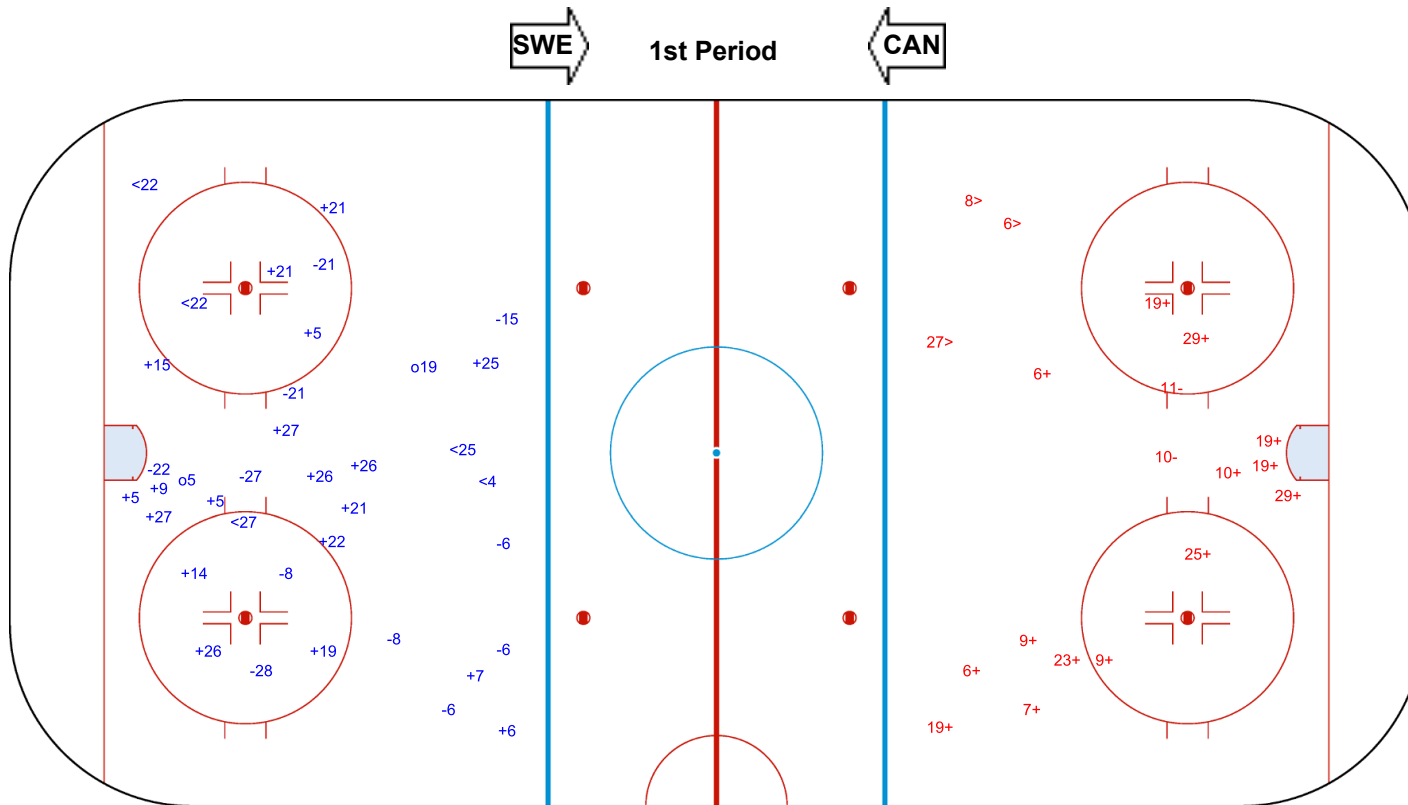

### SHOT CHART CAN - SWE

Shots by CAN  
Goals (o): 2    SSG (+): 19  
SSP (<): 5    SPG (-): 11

Shots by SWE  
Goals (o): 0    SSG (+): 14  
SSP (>): 3    SPG (-): 2

GK 1 of SWE

GK 29 of CAN

2022

ICE HOCKEY  
U18 WOMEN'S WORLD  
CHAMPIONSHIP  
UNITED STATES  
Madison