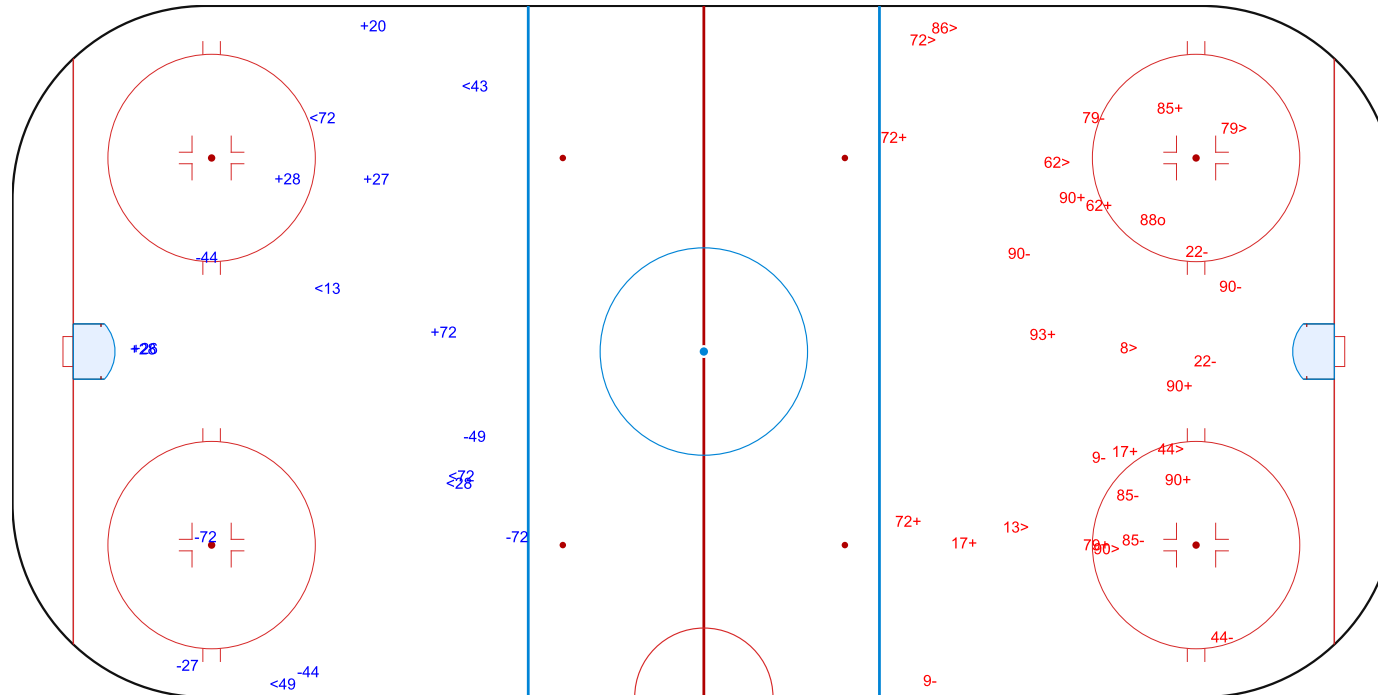

SHOT CHART
SUI - NOR

Shots by NOR
Goals (o): 0
SSP (<): 6
SSG (+): 6
SPG (-): 6

GK 63 of SUI

SUI → 1st Period ← NOR

Shots by SUI
Goals (o): 1
SSP (>): 8
SSG (+): 11
SPG (-): 10

GK 40 of NOR

Shots by SUI
Goals (o): 3
SSP (<): 5
SSG (+): 10
SPG (-): 2

NOR → 2nd Period ← SUI

Shots by NOR
Goals (o): 0
SSP (>): 10
SSG (+): 7
SPG (-): 2

GK 40 of NOR

GK 63 of SUI

Shots by NOR

Goals (o): 0 SSG (+): 7
SSP (-): 3 SPG (-): 8

GK 63 of SUI

SUI → 3rd Period ← NOR