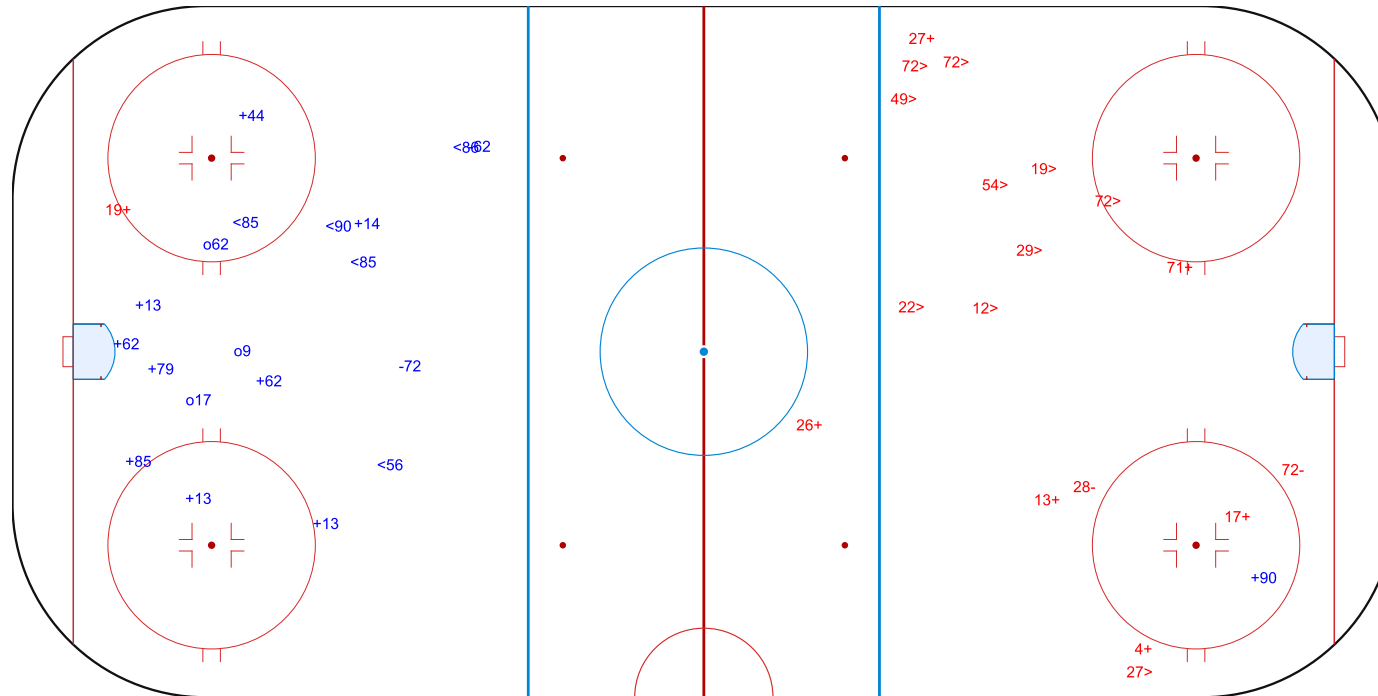

SHOT CHART
SUI - NOR

Shots by NOR
Goals (o): 0
SSP (<): 6
SSG (+): 6
SPG (-): 6

GK 63 of SUI

SUI → 1st Period ← NOR

Shots by SUI
Goals (o): 1
SSP (>): 8
SSG (+): 11
SPG (-): 10

GK 40 of NOR

Shots by SUI
Goals (o): 3
SSP (<): 5
SSG (+): 10
SPG (-): 2

NOR → 2nd Period ← SUI

Shots by NOR
Goals (o): 0
SSP (>): 10
SSG (+): 7
SPG (-): 2

GK 40 of NOR

GK 63 of SUI

Shots by NOR

Goals (o): 0 SSG (+): 7
SSP (-): 3 SPG (-): 8

GK 63 of SUI

SUI → 3rd Period ← NOR