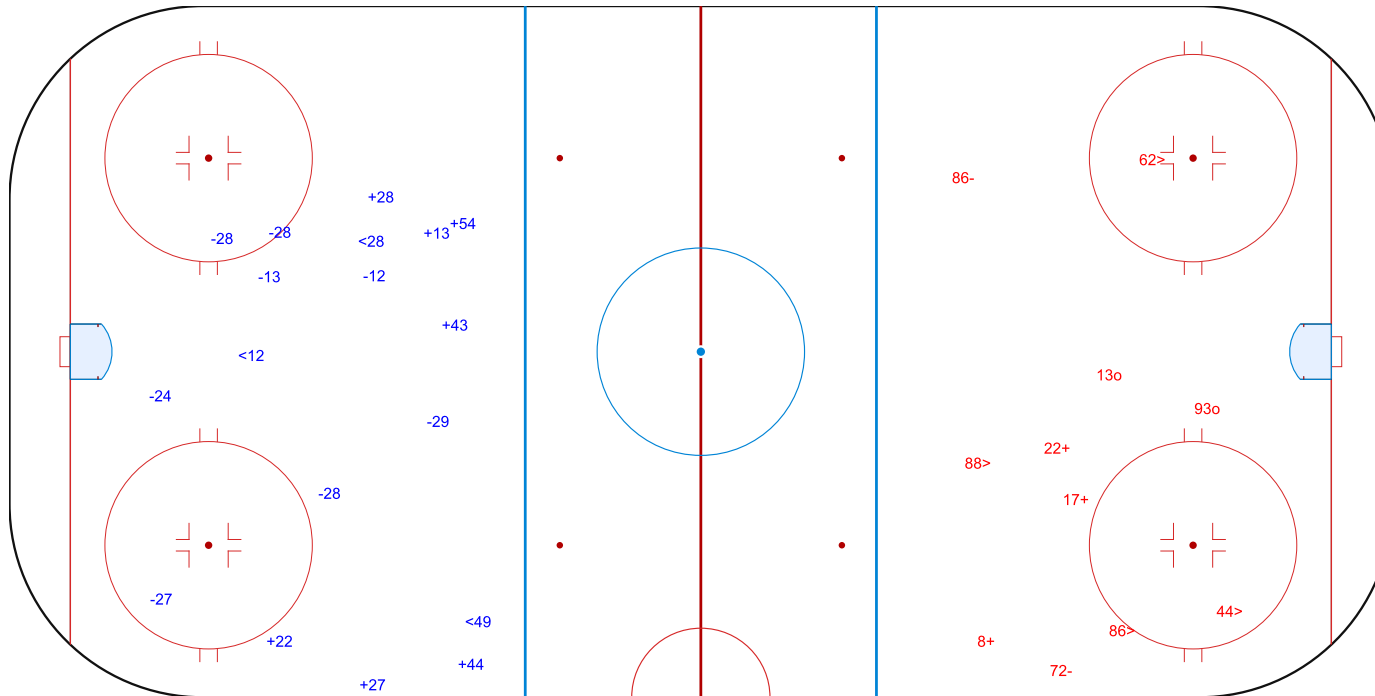

Shots by NOR

Goals (o): 0   SSG (+): 7
SSP (-): 3   SPG (-): 8

GK 63 of SUI

SUI → 3rd Period ← NOR

Shots by SUI

Goals (o): 2   SSG (+): 3
SSP (>): 4   SPG (-): 2

GK 40 of NOR

Legend:
GK Goalkeeper   **SPG** Shots past goal   **SSG** Shots saved by goalkeeper   **SSP** Shots saved by player