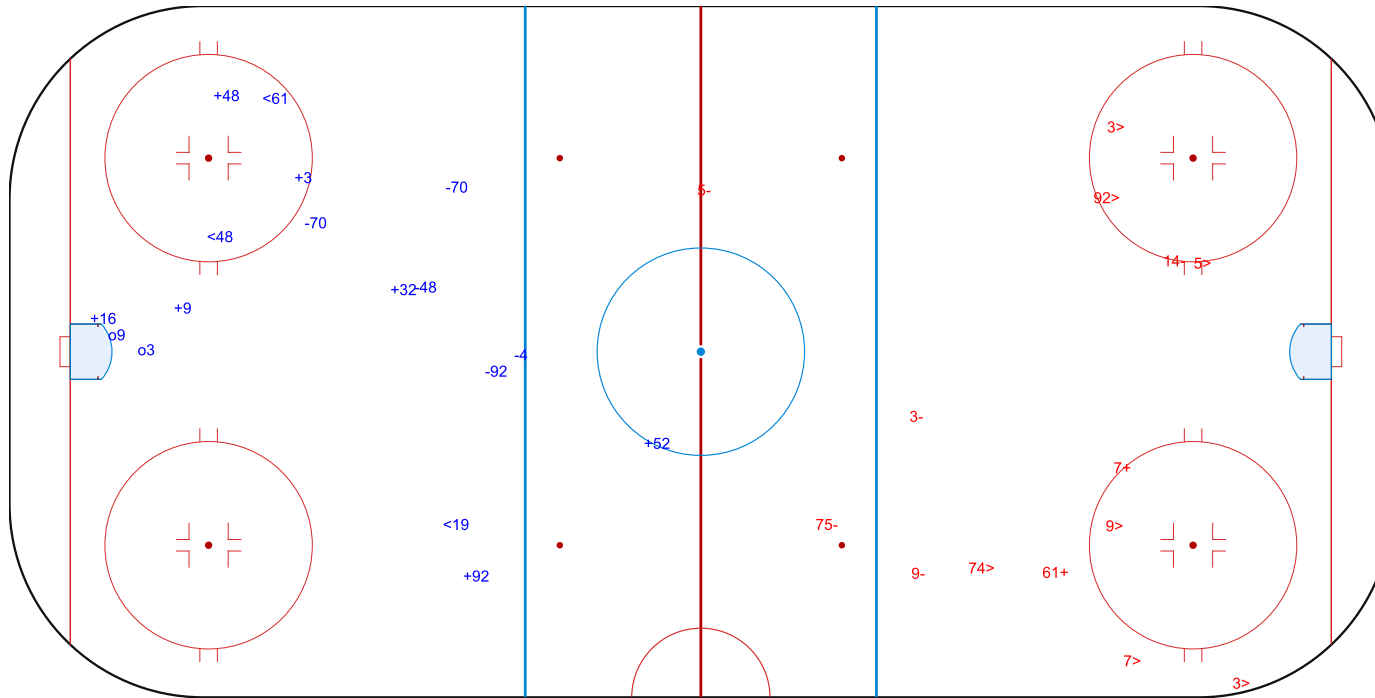

Goals (o): 0

SSG (+): 2

SSP (>): 7

SPG (-): 5

GK 30 of AUT

Shots by GBR

Goals (o): 0 SSG (+): 9
SSP (-): 6 SPG (-): 5

GK 30 of AUT