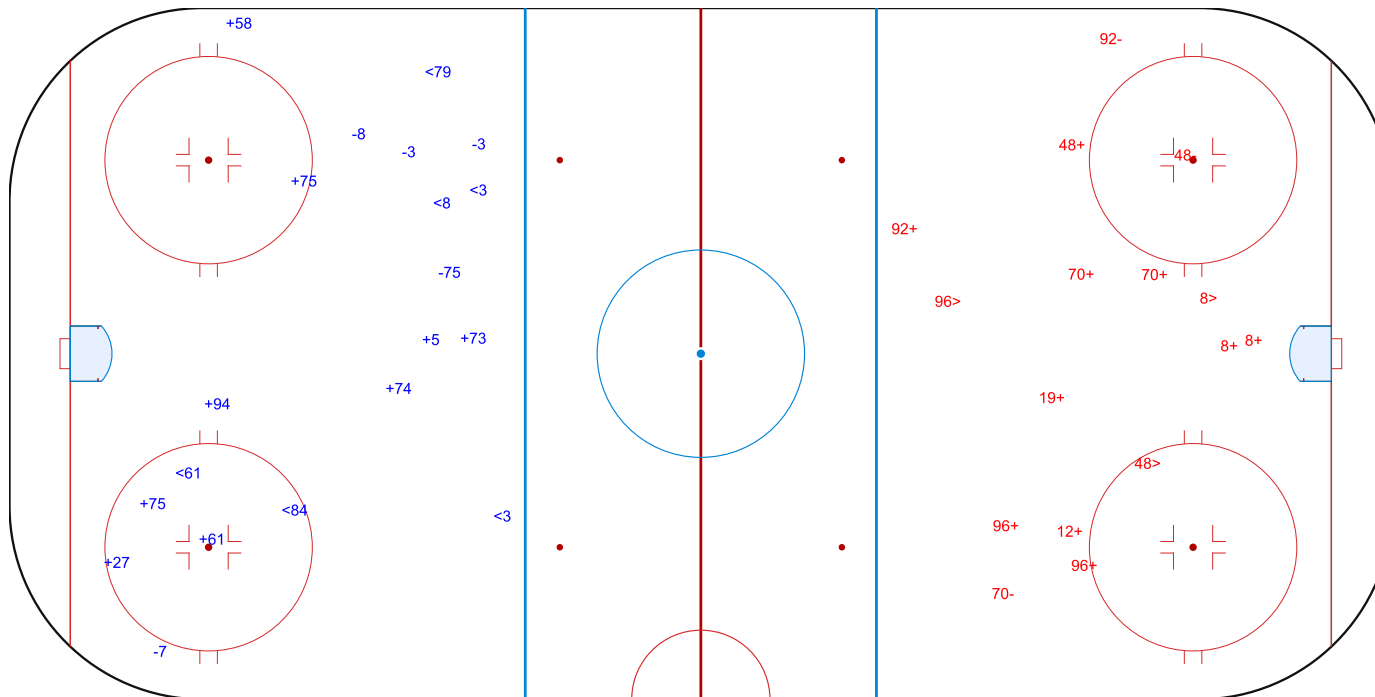

3rd Period

Shots by AUT

Goals (o): 0 SSG (+): 10
SSP (>): 3 SPG (-): 3

GK 20 of GBR

Legend:		
GK	Goalkeeper	
SPG	Shots past goal	
SSG	Shots saved by goalkeeper	
SSP	Shots saved by player	