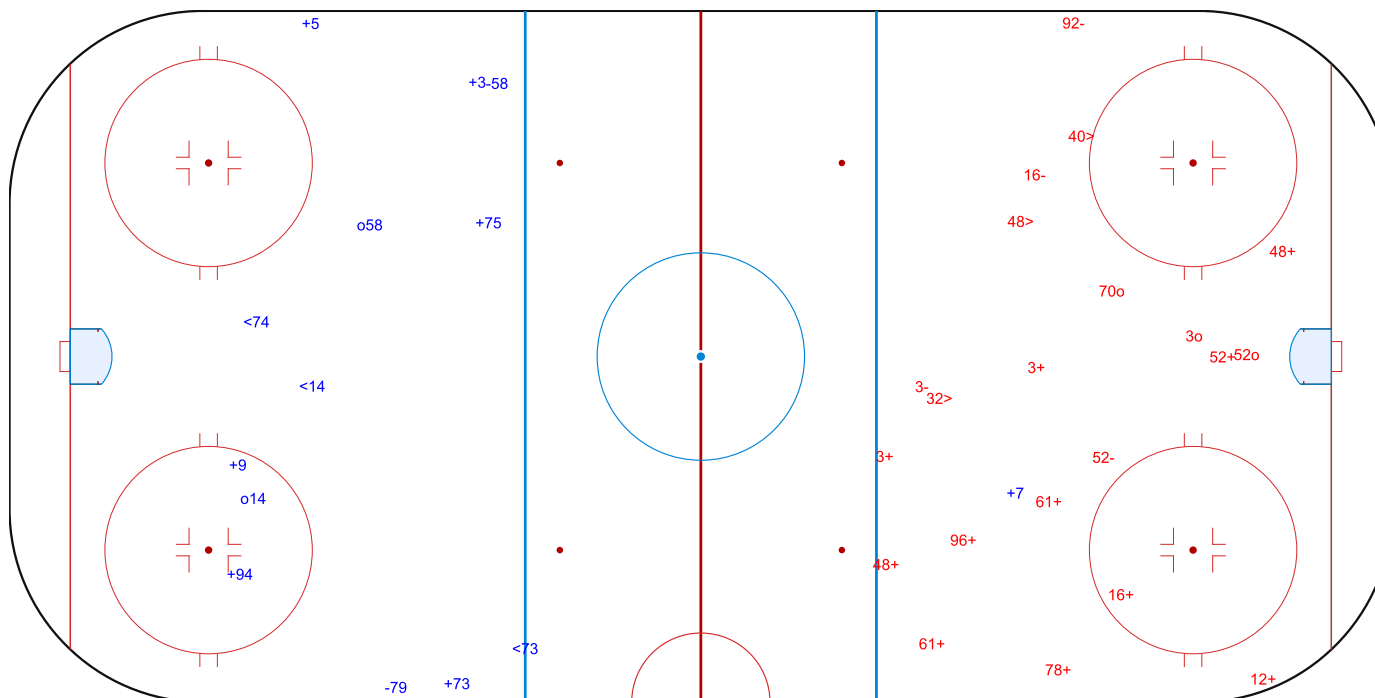

SHOT CHART
GBR - AUT

Shots by GBR
Goals (o): 2
SSP (<): 3

SSG (+): 7
SPG (-): 2

GK 30 of AUT

1st Period

Shots by AUT
Goals (o): 3
SSP (>): 3

SSG (+): 11
SPG (-): 4

GK 20 of GBR